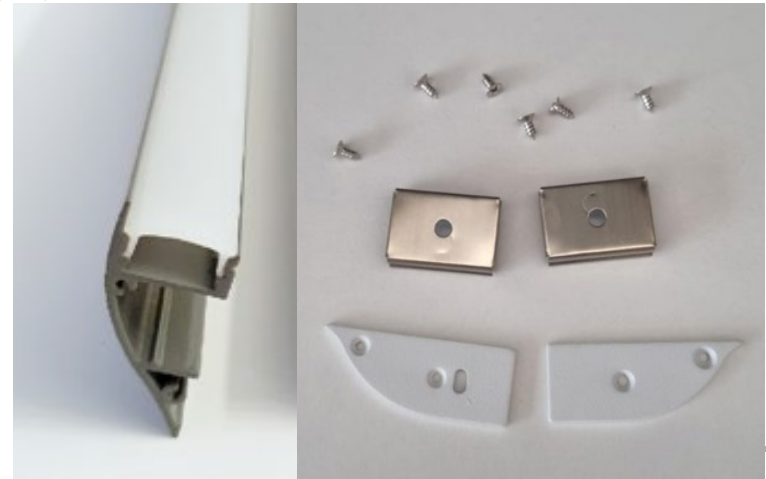

HAGA Series Integrated Profile

Colours: Grey, White, Aluminium, and Black

Accessories for 1m profile: 2units of end caps, 2unit of metal bracket, 6units of screws

COVE EFFECT LIGHTING WITHOUT THE COVE

The LED strips within the profile can be fully-customised to requirements. The profile can be installed as a cove replacement as shown, or at floor level as corridor lighting. Smart devices (such as enabling Google assistant integration) may be installed within the profile. Every order is custom-fabricated to the customer's exact dimensions, so it is easy for IDs and installers to assemble on site based on requirements.