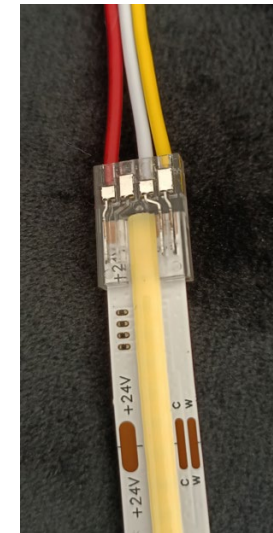

Factsheet

Dimension: 44 x 17.2mm

Colours: Grey, Black, White, Matt Aluminium

Installation: Surface mounted

Lighting Colour:

Single Colour (Warmwhite 2700-3000K, Coolwhite 4000-4500K, Daylight 6000-6500K)

Tunable White (Changeable from warmwhite to daylight with dimmable and mobile TUYA app control)

Drivers and controllers sold separately

Installation

Confirm height of HAGA profile
Install aluminum channel on wall or surface
Clip on HAGA profile

Installation of HAGA Product

Scan to view the installation and control method

LED Strip Connector

Strip to strip connector

Installation

01. Strip Connector

02. Slot in the LED strip

03. Clamp down both side of the pin to tighten it

LED Strip Connector

Strip to strip connector

Installation

01. Strip Connector

02. Slot in the LED strip

03. Clamp down both side of the pin to tighten it