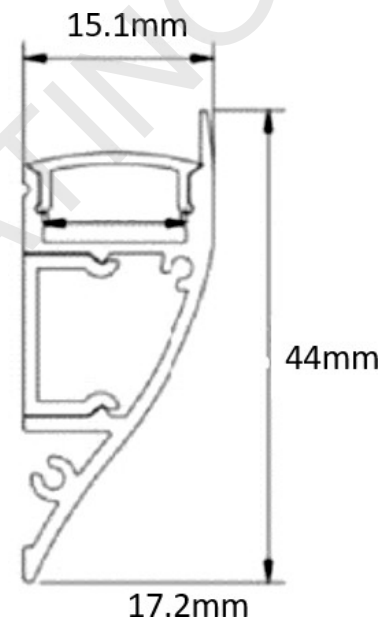

Factsheet

Dimension: 44 x 17.2mm

Colours: Grey, Black, White, Matt Aluminium

Installation: Surface mounted

Lighting Colour:

Single Colour (Warmwhite 2700-3000K, Coolwhite 4000-4500K, Daylight 6000-6500K)

Tunable White (Changeable from warmwhite to daylight with dimmable and mobile TUYA app control)

Drivers and controllers sold separately

Installation

Confirm height of HAGA profile
Install aluminum channel on wall or surface
Clip on HAGA profile

Installation of HAGA Product

Scan to view the installation and control method

LED Strip Connector

Strip to strip connector

Installation

01. Strip Connector

02. Slot in the LED strip

03. Clamp down both side of the pin to tighten it

LED Strip Connector

Strip to strip connector

Installation

01. Strip Connector

02. Slot in the LED strip

03. Clamp down both side of the pin to tighten it