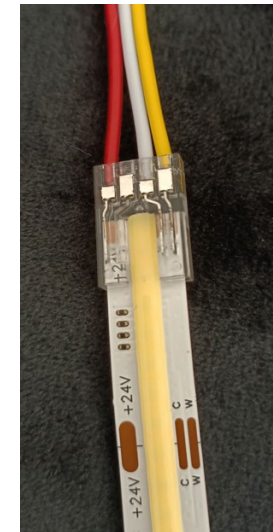

Factsheet

Dimension: 44 x 17.2mm

Colours: Grey, Black, White, Matt Aluminium

Installation: Surface mounted

Lighting Colour:

Single Colour (Warmwhite 2700-3000K, Coolwhite 4000-4500K, Daylight 6000-6500K)

Tunable White (Changeable from warmwhite to daylight with dimmable and mobile TUYA app control)

Drivers and controllers sold separately

Installation

Confirm height of HAGA profile
Install aluminum channel on wall or surface
Clip on HAGA profile

Installation of HAGA Product

Scan to view the installation and control method

LED Strip Connector

Strip to strip connector

Installation

01. Strip Connector

02. Slot in the LED strip

03. Clamp down both side of the pin to tighten it

LED Strip Connector

Strip to strip connector

Installation

01. Strip Connector

02. Slot in the LED strip

03. Clamp down both side of the pin to tighten it