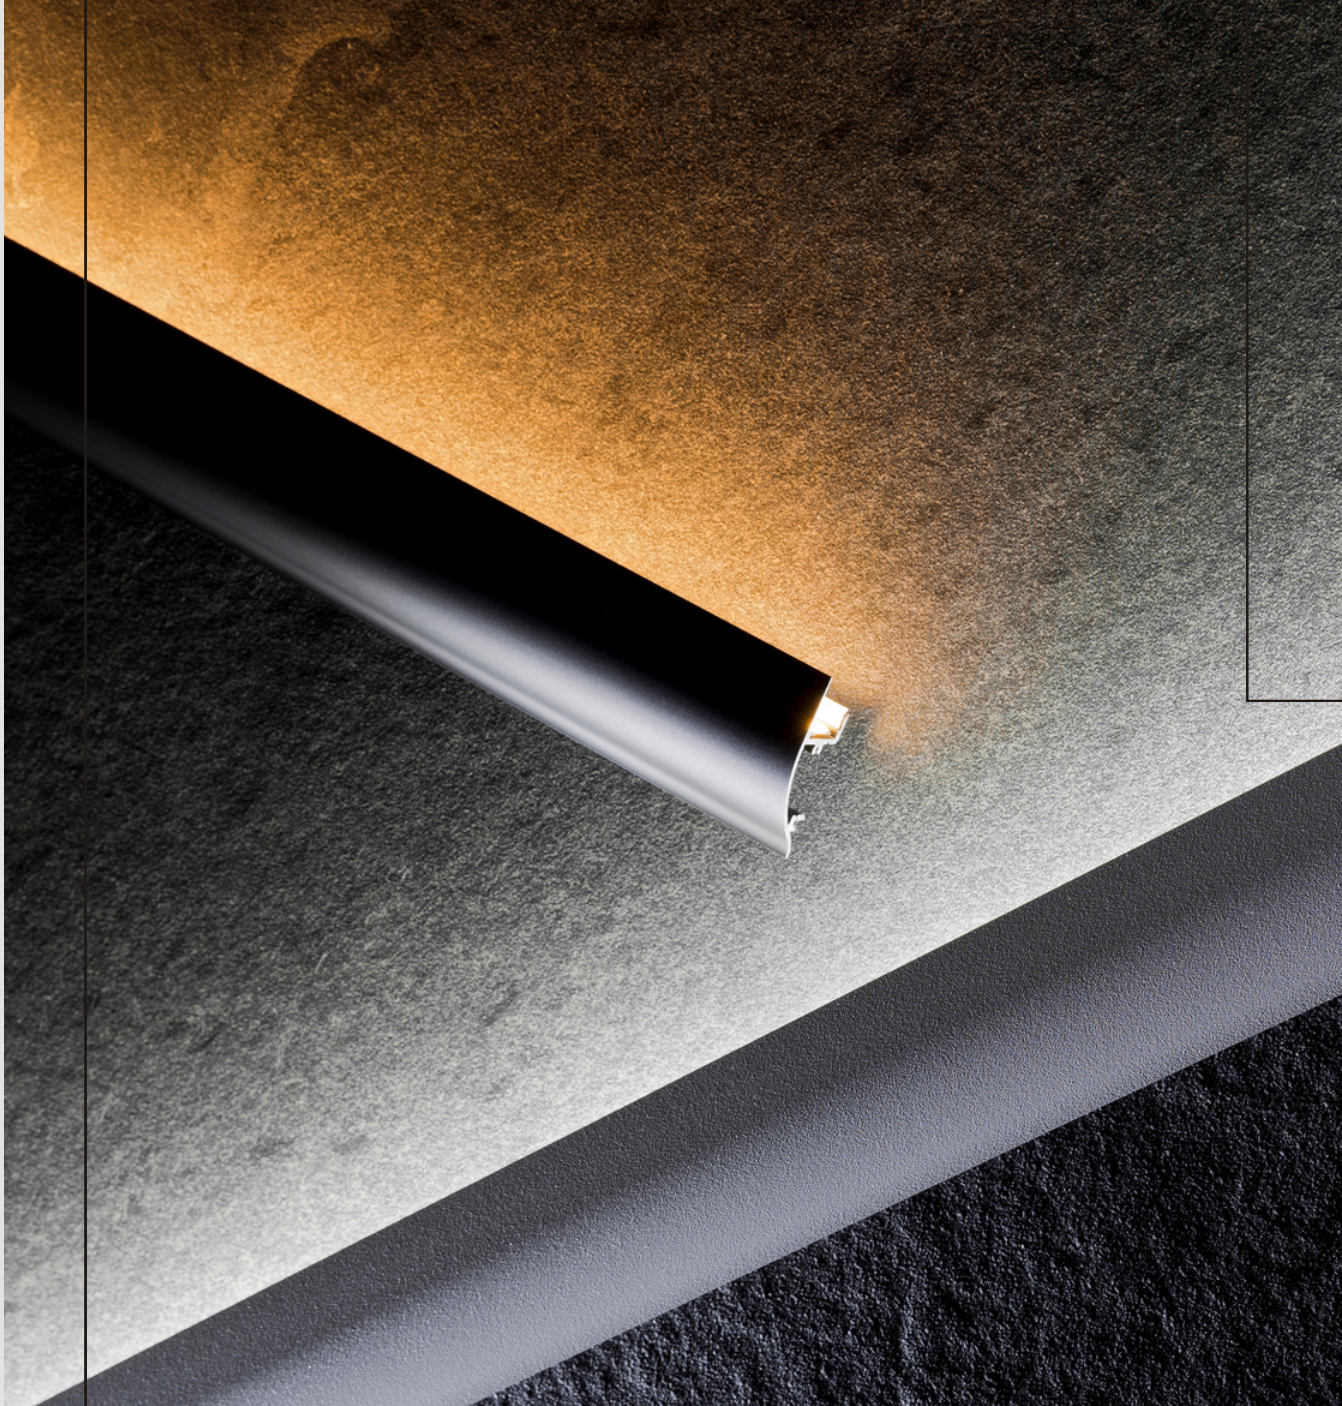

Cove-less
Cove Lighting

HAGA™ Series

HAGA Series Integrated Profile

Colours: Grey, White, Aluminium, and Black

Accessories for 1m profile: 2units of end caps, 2unit of metal bracket, 6units of screws

COVE EFFECT LIGHTING WITHOUT THE COVE

The LED strips within the profile can be fully-customised to requirements. The profile can be installed as a cove replacement as shown, or at floor level as corridor lighting. Smart devices (such as enabling Google assistant integration) may be installed within the profile. Every order is custom-fabricated to the customer's exact dimensions, so it is easy for IDs and installers to assemble on site based on requirements.

Factsheet

Dimension: 44 x 17.2mm

Colours: Grey, Black, White, Matt Aluminium

Installation: Surface mounted

Lighting Colour:

Single Colour (Warmwhite 2700-3000K, Coolwhite 4000-4500K, Daylight 6000-6500K)

Tunable White (Changeable from warmwhite to daylight with dimmable and mobile TUYA app control)

Installation

01. Strip Connector

02. Slot in the LED strip

03. Clamp down both side of the pin to tighten it