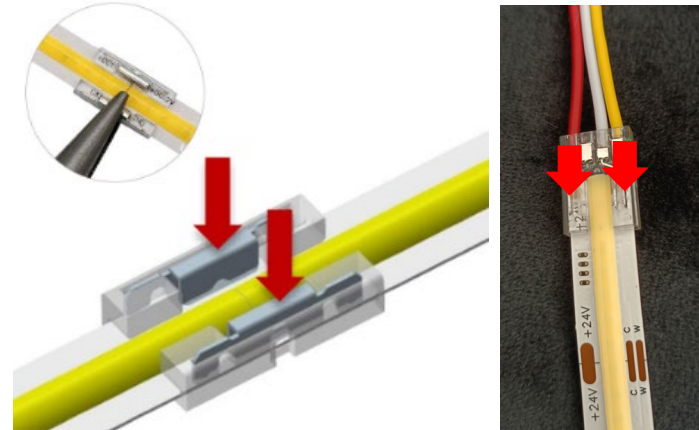

The LED strips within the profile can be fully-customised to requirements. The profile can be installed as a cove replacement as shown, or at floor level as corridor lighting. Smart devices (such as enabling Google assistant integration) may be installed within the profile. Every order is custom-fabricated to the customer's exact dimensions, so it is easy for IDs and installers to assemble on site based on requirements.

Drivers and controllers sold separately

Installation

Confirm height of HAGA profile
Install aluminum channel on wall or surface
Clip on HAGA profile

Installation of HAGA Product

Scan to view the installation and control method

LED Strip Connector

Strip to strip connector

Installation

01. Strip Connector

02. Slot in the LED strip

03. Clamp down both side of the pin to tighten it

LED Strip Connector

Strip to strip connector

Installation

01. Strip Connector

02. Slot in the LED strip

03. Clamp down both side of the pin to tighten it