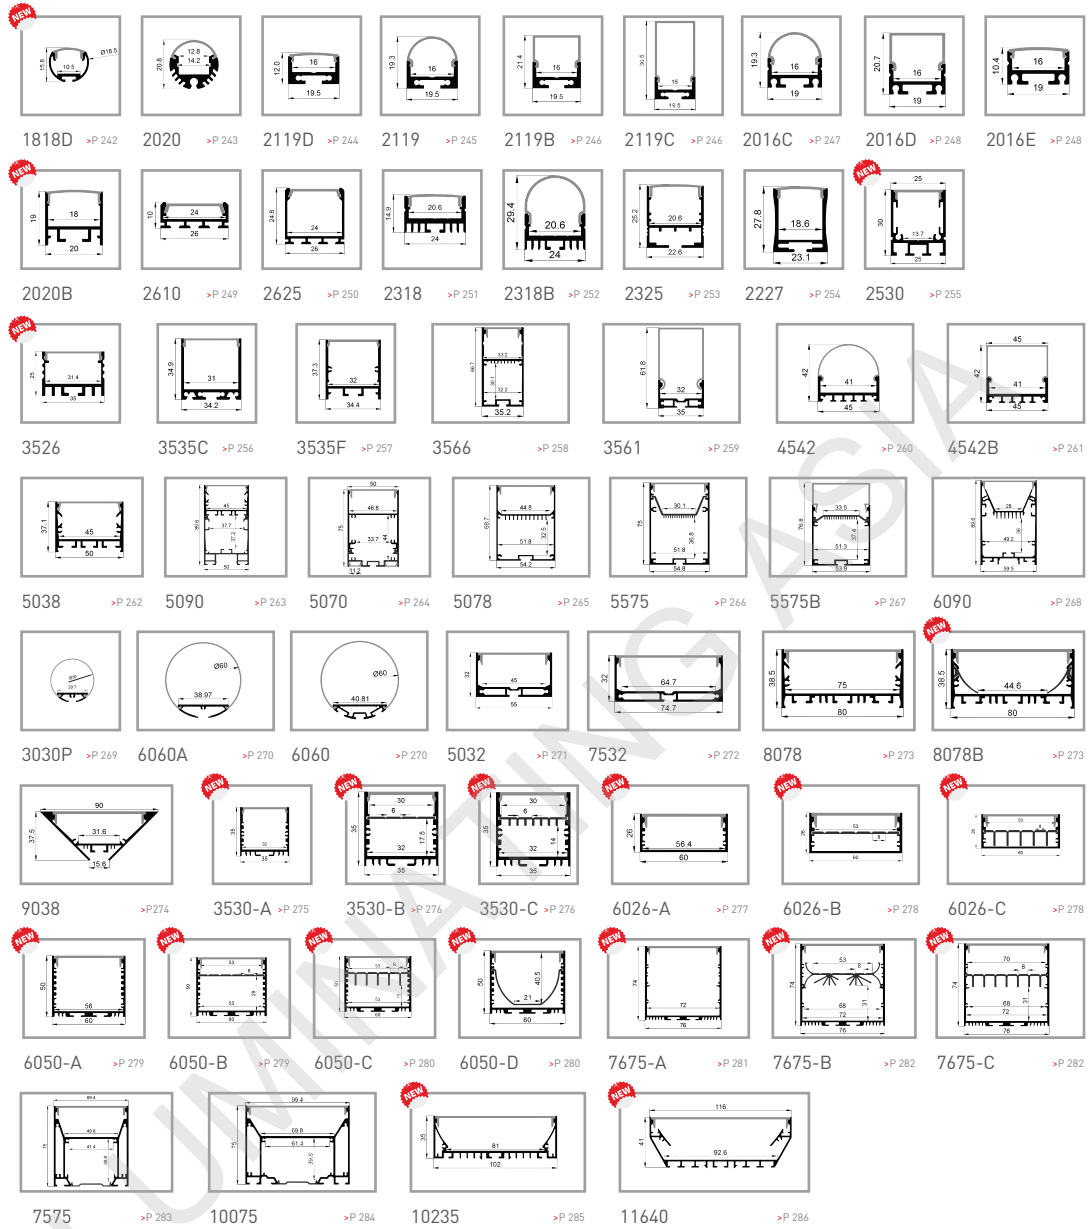

Suspending and Surface Series