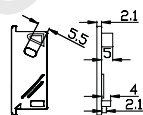

ACCESSORIES

End Cap