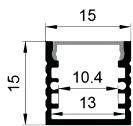

MINI SEREIS

LS-1515

ALU PROFILE

LS-1515 ALU 6063-T5 1M,2M,3M

COVER

LS-1515 PC PC 1M,2M,3M Push in

ACCESSORIES

End Cap

Clip