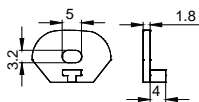

ACCESSORIES

End Cap

White

Black

Silver