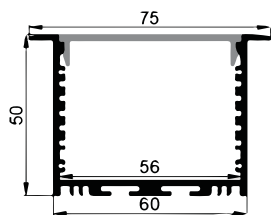

RECESSED SERIES

LE-7050B