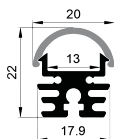

SURFACE MOUNTED SERIES

LS-1824

ALU PROFILE

LS-1824 ALU 6063-T5 1M,2M,3M

COVER

LS-1824 PC PC 1M,2M,3M Push In

ACCESSORIES

End Cap

Clip

Other