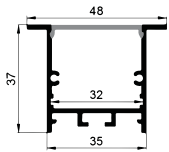

RECESSED SERIES

LE-4938

ALU PROFILE

LE-4938 ALU 6063-T5 1M,2M,3M

COVER

LE-4938 PC PC 1M,2M,3M Push In

ACCESSORIES

End Cap

Other