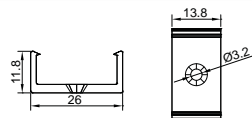

LE-2908 PC PC 1M,2M,3M Push in

ACCESSORIES

End Cap

Clip

RECESSED SERIES

LE-3010

ALU PROFILE

LE-3010 ALU 6063-T5 1M,2M,3M