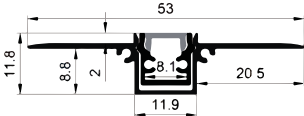

WALL SERIES

LE-5312

ALU PROFILE

LE-5312 ALU 6063-T5 1M,2M,3M

ALU PROFILE

LE-5312 ALU 6063-T5 1M,2M,3M

COVER

LE-5312 PC PC 1M,2M,3M Push In

ACCESSORIES

End Cap