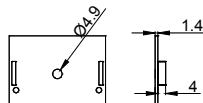

Black

Other

Stainless steel

L Shape Connector

90° Connector

Straight Connector

BLACK SERIES

5050H