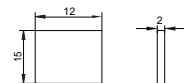

SHELF MAGENATIC SERIES

LM-1712

ALU PROFILE

LM-1712 ALU 6063-T5 1M,2M,3M

COVER

LM-1712 PC PC 1M,2M,3M Push In

Opal Diffuser Clear

ACCESSORIES

End Cap

White Black Silver

Clip

Stainless steel

Other

magnet

Other

Rotating Bracket