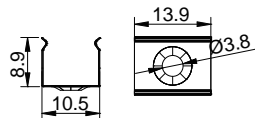

Clip

Stainless steel