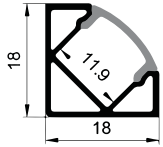

End Cap

Clip

Stainless steel

HOT-SALE SERIES

LC-1919C

ALU PROFILE

LC-1919C ALU 6063-T5 1M,2M,3M

COVER