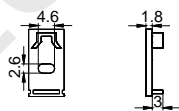

ACCESSORIES

End Cap