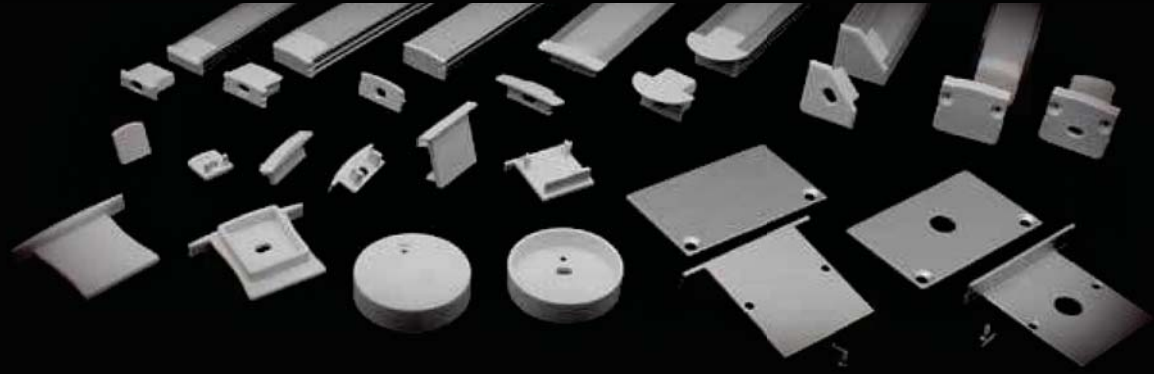

LED Accessories-End Caps

Material: PC (Polycarbonate)/ALU

Environmental protection material meets
EU CE & ROHS certification

Fire protection grade: V-2

Available colors: regular white PC, customizable black, grey, silver and other colors