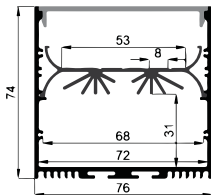

LP-7675B

LP-7675C