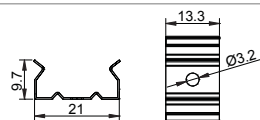

Stainless steel