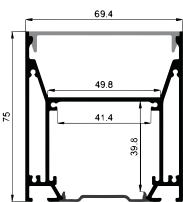

L Shape Connector

90° Connector

Straight Connector

SUSPENDING AND SURFACE SERIES

LP-7575

ALU PROFILE

LP-7575 ALU 6063-T5 1M,2M,3M

COVER