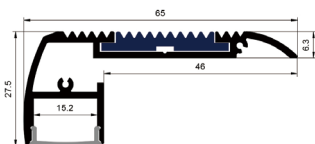

BLACK SERIES

6528

ALU PROFILE

6528 ALU 6063-T5 1M,2M,3M

COVER

Black

6528PC

PC

1M,2M,3M

Push in

Black

Opal

Diffuser

Clear

ACCESSORIES

End Cap

Black

Black