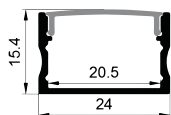

SURFACE MOUNTED SERIES

LS-2416

ALU PROFILE

LS-2416 ALU 6063-T5 1M,2M,3M

COVER

LS-2416 PC PC 1M,2M,3M Push In

ACCESSORIES

End Cap

Clip

Stainless steel