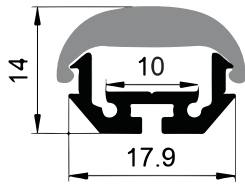

LS-1815F

LS-1815G

ALU PROFILE

LS-1815D ALU 6063-T5 1M,2M,3M

COVER

LS-1815D PC PC 1M,2M,3M

Push In

ACCESSORIES