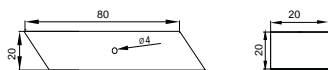

Other

Suspension bracket

RECESSED SERIES

LE-9032

ALU PROFILE

LE-9032 ALU 6063-T5 1M,2M,3M

COVER

LE-9032 PC PC 1M,2M,3M Push In