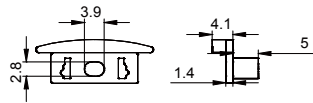

ACCESSORIES

End Cap

Black

Clip