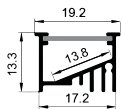

RECESSED SERIES

LE-1913

ALU PROFILE

LE-1913 ALU 6063-T5 1M,2M,3M

COVER

LE-1913 PC PC 1M,2M,3M

Slide In

ACCESSORIES

End Cap