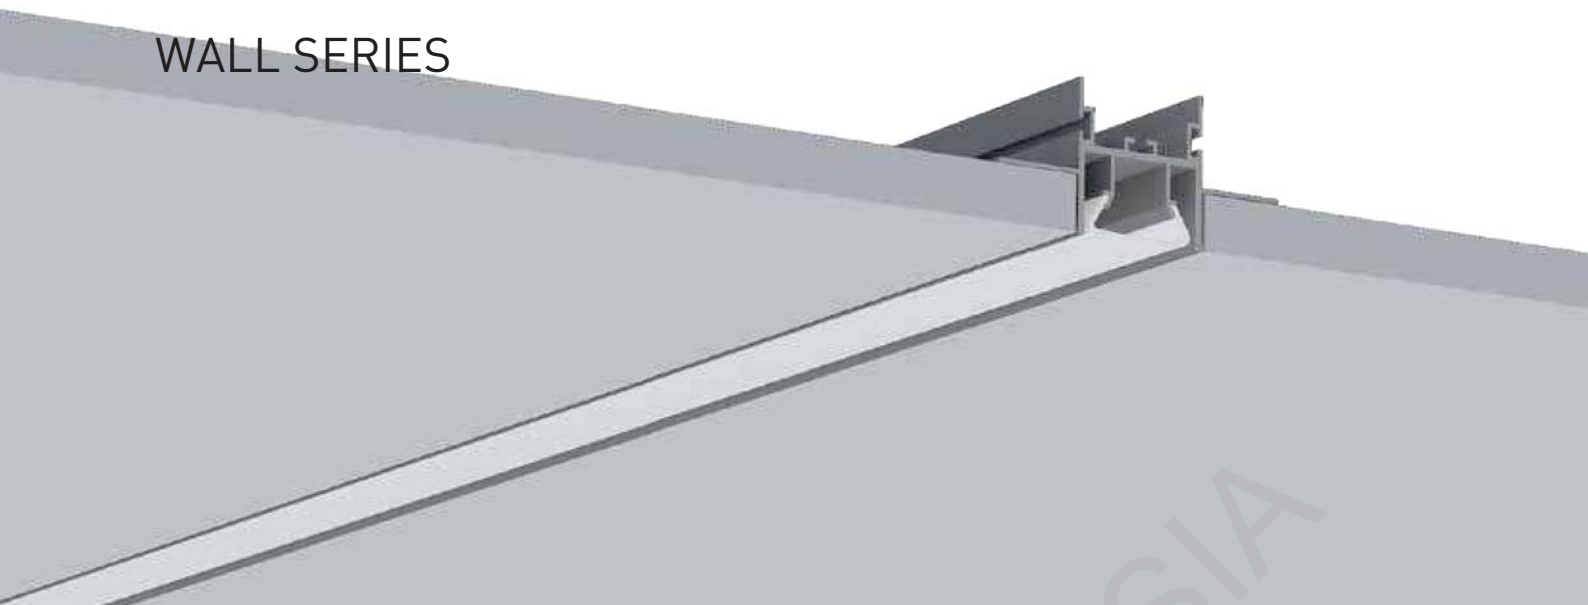

Clear

ACCESSORIES

End Cap

White

Black

Silver

WALL SERIES

LE-7235