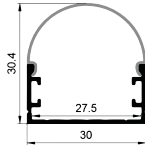

SURFACE MOUNTED SERIES

LS-3015

LS-3015B

LS-3015C

ALU PROFILE

LS-3015 ALU 6063-T5 1M,2M,3M

COVER

LS-3015 PC PC 1M,2M,3M Push In

ACCESSORIES

End Cap