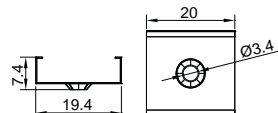

SURFACE MOUNTED SERIES

LS-1813

ALU PROFILE

LS-1813 ALU 6063-T5 1M,2M,3M

COVER

LS-1813 PC PC 1M,2M,3M Push In

ACCESSORIES

End Cap

Clip

Other