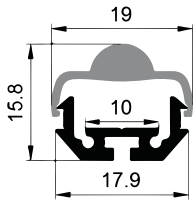

LS-1815F

LS-1815G

ALU PROFILE

LS-1815D ALU 6063-T5 1M,2M,3M

COVER

LS-1815D PC PC 1M,2M,3M

Push In

ACCESSORIES