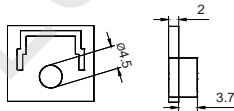

ACCESSORIES

End Cap