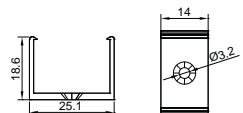

SURFACE MOUNTED SERIES

LS-2216

ALU PROFILE

LS-2216 ALU 6063-T5 1M,2M,3M

COVER

LS-2216 PC PC 1M,2M,3M Push In

ACCESSORIES

End Cap

Clip