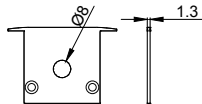

ACCESSORIES

End Cap

Black

Other