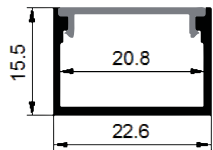

RECESSED SERIES

LE-3216

ALU PROFILE

LE-3216 ALU 6063-T5 1M,2M,3M

COVER

LE-3216 PC PC 1M,2M,3M Push In

ACCESSORIES

End Cap

Clip