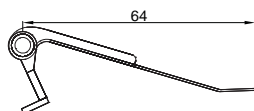

LE-13730

ALU PROFILE

LE-13730 ALU 6063-T5 1M,2M,3M

COVER

LE-13730 PC PC 1M,2M,3M Push In

ACCESSORIES

End Cap

Other