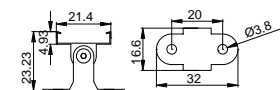

Other

Rotating Bracket

SHELF MAGENATIC SERIES

LM-2512

ALU PROFILE

LM-2512 ALU 6063-T5 1M,2M,3M

COVER

LM-2512 PC PC 1M,2M,3M Push In