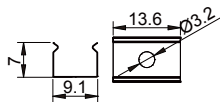

BLACK SERIES

0809

ALU PROFILE

0809 ALU 6063-T5 1M,2M,3M

Black

COVER

0809 PC PC 1M,2M,3M

Push in

Black

Opal

Diffuser

Clear

ACCESSORIES

End Cap

Black

Clip

Stainless steel