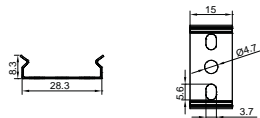

SUSPENDING AND SURFACE SERIES

LP-4542

ALU PROFILE

LP-4542 ALU 6063-T5 1M,2M,3M

COVER

LP-4542 PC PC 1M,2M,3M Push In

ACCESSORIES

End Cap

Clip

Other