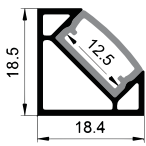

IP44 WATERPROOF SERIES

LC-1919W

ALU PROFILE

LC-1919W ALU 6063-T5 1M,2M,3M

LC-1201 ALU 6063-T5 1M,2M,3M

COVER

LC-1919W PC PC 1M,2M,3M Push in

ACCESSORIES

End Cap

End Cap

Clip