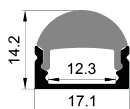

RECESSED SERIES

LS-1707E

ALU PROFILE

LS-1707E ALU 6063-T5 1M,2M,3M

COVER

LS-1707E PC PC 1M,2M,3M Push in

ACCESSORIES

End Cap

Clip

Other