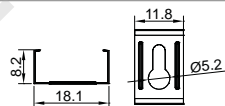

Stainless steel