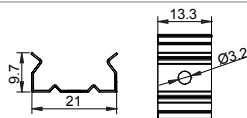

Stainless steel

Other