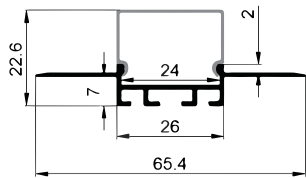

Black

Silver

WALL SERIES

LE-6522

ALU PROFILE

LE-6522 ALU 6063-T5 1M,2M,3M

COVER

LE-6522 PC PC 1M,2M,3M Push In