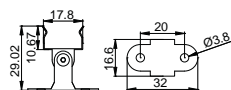

RECESSED SERIES

LS-1815D

LS-1815F

LS-1815G

ALU PROFILE

LS-1815D ALU 6063-T5 1M,2M,3M

COVER

LS-1815D PC PC 1M,2M,3M

Push In

ACCESSORIES

End Cap

Clip

Other