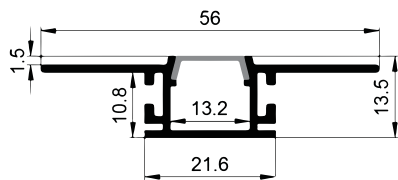

WALL SERIES

LE-5614k

ALU PROFILE

LE-5614K ALU 6063-T5 1M,2M,3M

COVER

LE-5614K PC PC 1M,2M,3M Slide In

ACCESSORIES

End Cap