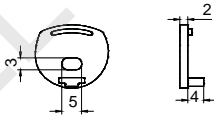

LP-1818D PC PC 1M,2M,3M Push In

Opal

Diffuser

Clear

ACCESSORIES

End Cap

White

Black