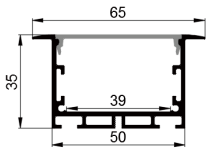

BLACK SERIES

5035B

ALU PROFILE

5035B ALU 6063-T5 1M,2M,3M

COVER

5035B PC PC 1M,2M,3M Push in

ACCESSORIES

End Cap

Other