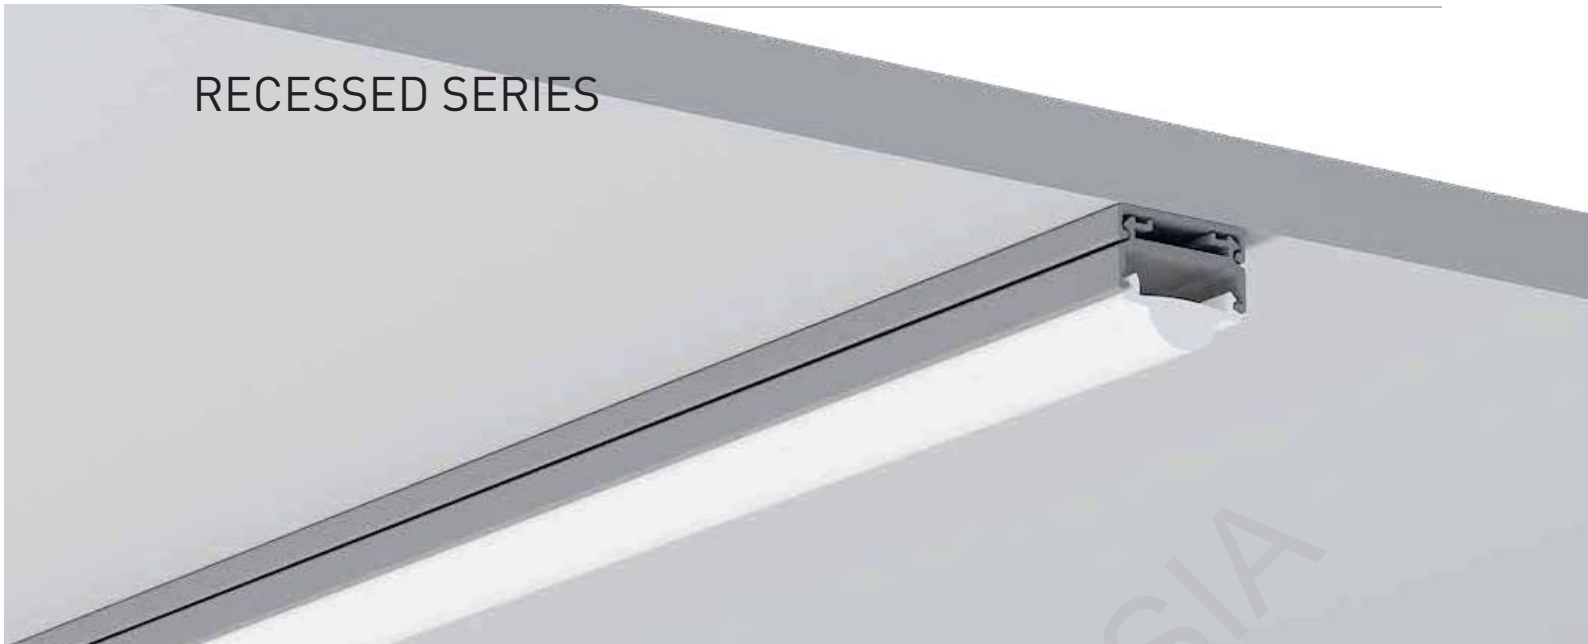

RECESSED SERIES

LC-2019F