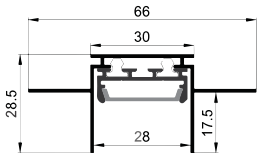

LE-6616

LE-6629