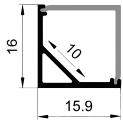

Straight Connector

L Shape connecto

HOT-SALE SERIES

LC-1616B

ALU PROFILE

LC-1616B ALU 6063-T5 1M,2M,3M

Silver

Black