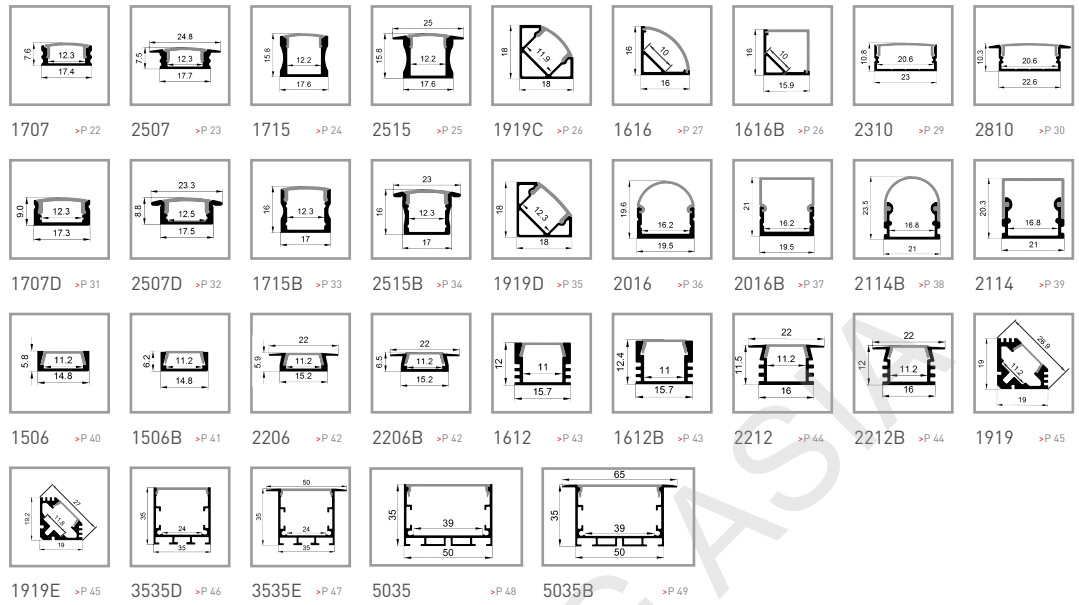

90°Connector

Straight Connector

90°Connector

L Shape connector

Hot-Sale Series

Mini Series

Angular Series

 Surface Mounted Series