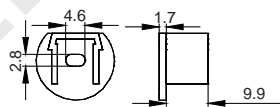

ACCESSORIES

End Cap

White Black Silver

Clip