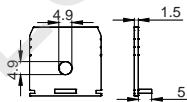

ACCESSORIES

End Cap