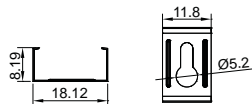

FLOOR SERIES

LF-2711

ALU PROFILE

LF-2711 ALU 6063-T5 1M,2M,3M

COVER

LF-2711 PC PC 1M,2M,3M Push In

ACCESSORIES

End Cap

Clip