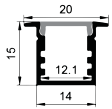

Clip

Stainless steel

MINI SEREIS

LE-2014k

ALU PROFILE

LE-2014K ALU 6063-T5 1M,2M,3M

COVER

LE-2014K PC PC 1M,2M,3M Push in