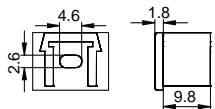

ACCESSORIES

End Cap