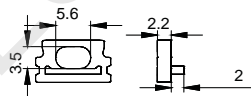

LS-1107 ALU 6063-T5 1M,2M,3M

COVER

LS-1107 PC PC 1M,2M,3M Push In

ACCESSORIES

End Cap

Clip

MINI SEREIS

LS-1010K