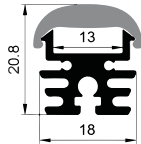

COVER

LS-1815I PC PC 1M,2M,3M Push In

ACCESSORIES

End Cap		
Clip		<p>Stainless steel</p>
Other		<p>Rotating Bracket</p>

RECESSED SERIES

LS-1824B

LS-1824C

LS-1824D