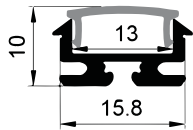

SURFACE MOUNTED SERIES

LS-1815B

ALU PROFILE

LS-1815B ALU 6063-T5 1M,2M,3M

COVER

LS-1815B PC PC 1M,2M,3M Push In

ACCESSORIES

End Cap

Clip

Other