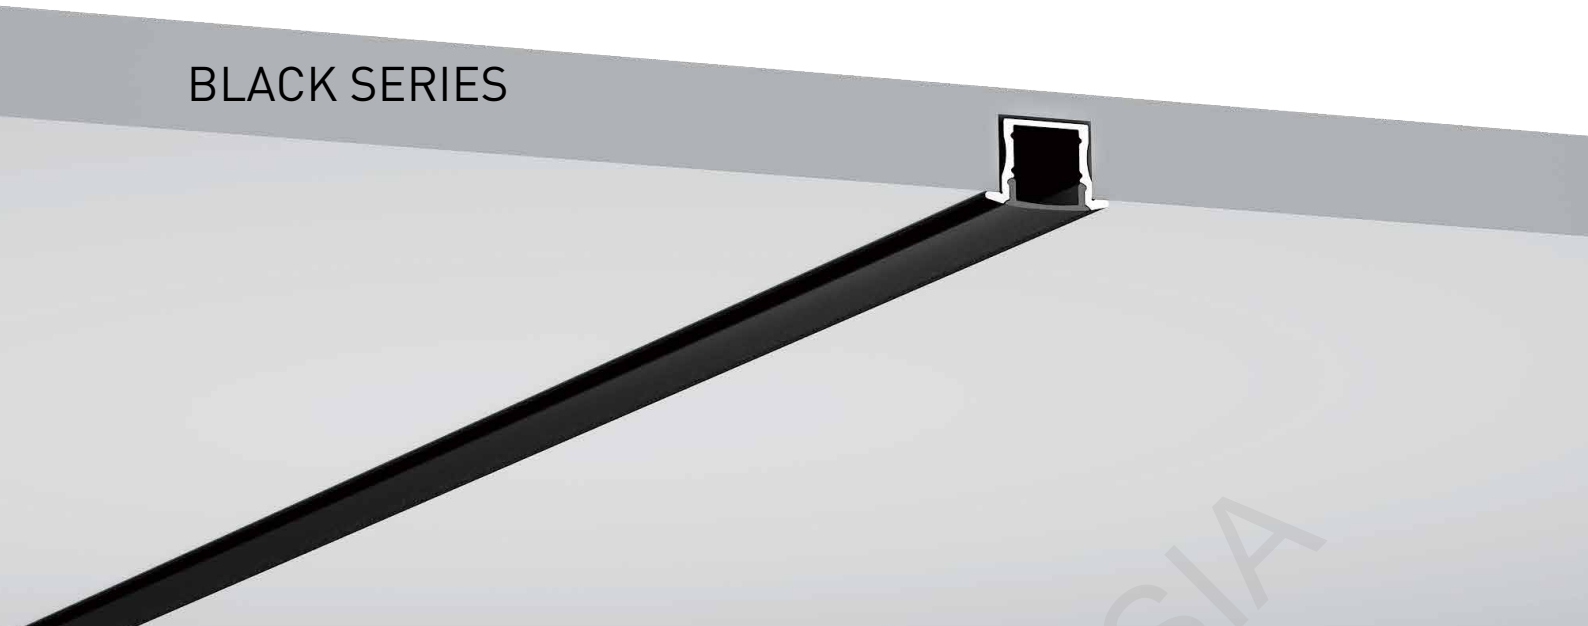

BLACK SERIES

2515B