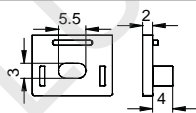

ACCESSORIES

End Cap

Clip