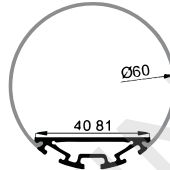

SUSPENDING AND SURFACE SERIES

LP-3030P

LP-6060A

LP-6060

ALU PROFILE

LP-3030P ALU 6063-T5 1M,2M,3M

Silver

Black

White

COVER

LP-3030P PC PC 1M,2M,3M Push In

Opal

Diffuser

Clear

ACCESSORIES

End Cap

White

Black

Silver

Other

Pendant Kit