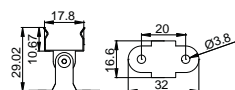

RECESSED SERIES

LS-1707E

ALU PROFILE

LS-1707E ALU 6063-T5 1M,2M,3M

COVER

LS-1707E PC PC 1M,2M,3M Push in

ACCESSORIES

End Cap

Clip

Other