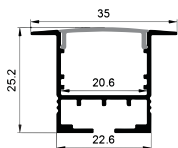

RECESSED SERIES

LE-3525

ALU PROFILE

LE-3525 ALU 6063-T5 1M,2M,3M

COVER

LE-3525 PC PC 1M,2M,3M Push In

ACCESSORIES

End Cap

Other