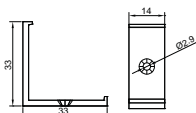

White

Black

Silver

Clip