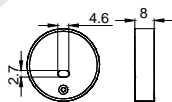

ACCESSORIES

End Cap

White