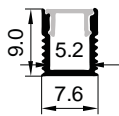

MINI SEREIS

LS-0809