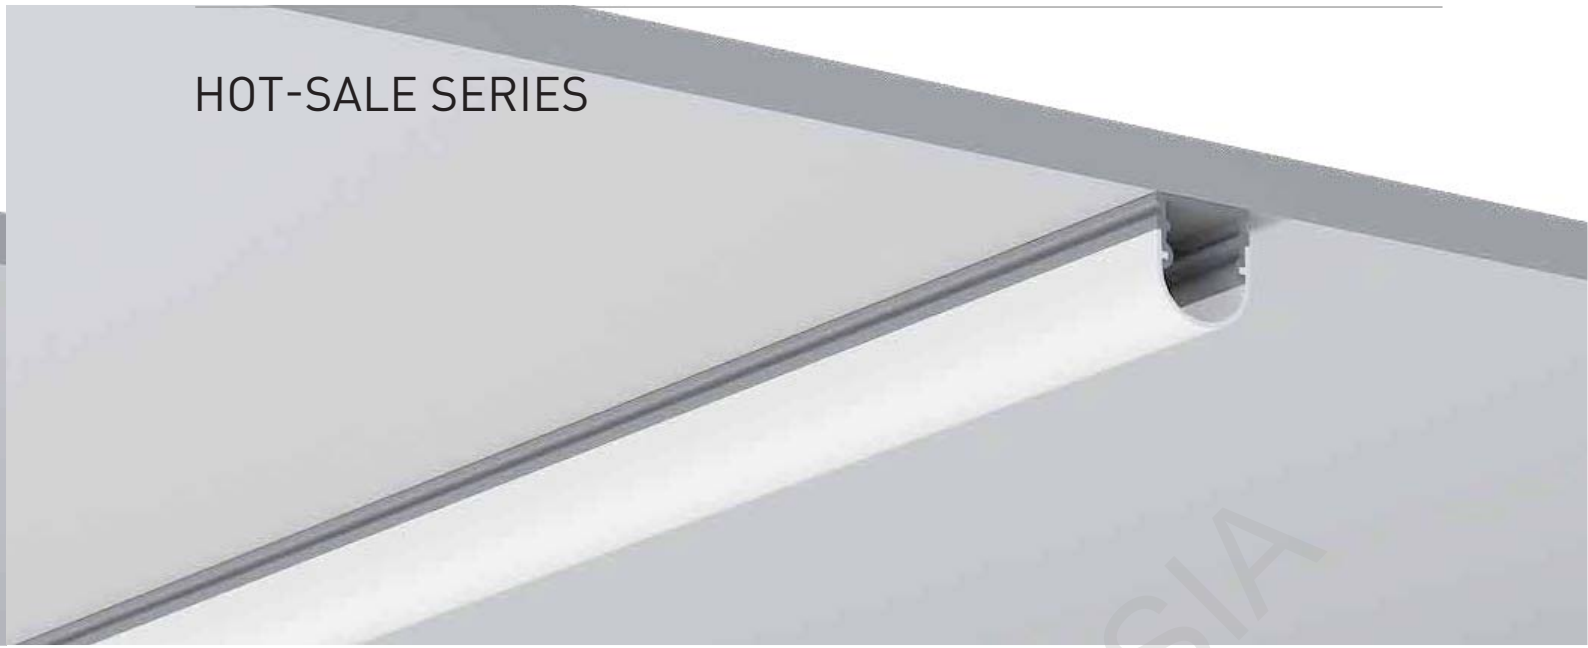

HOT-SALE SERIES

LS-2114B