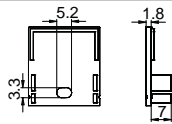

ACCESSORIES

End Cap

White

Black

Silver