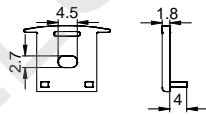

ACCESSORIES

End Cap