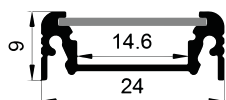

SURFACE MOUNTED SERIES

LS-2409

ALU PROFILE

LS-2409 ALU 6063-T5 1M,2M,3M

COVER

LS-2409 PC PC 1M,2M,3M Slide In

ACCESSORIES

End Cap

Clip

Stainless steel