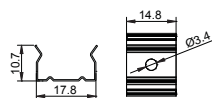

LM-2116B ALU 6063-T5 1M,2M,3M

COVER

LM-2116B PC PC 1M,2M,3M Push In

ACCESSORIES

End Cap

Clip

Other

CLOTHESPRESS HANGING BAR SERIES