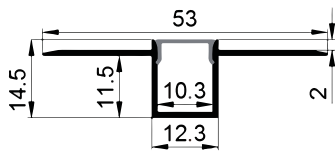

WALL SERIES

LE-5315

ALU PROFILE

LE-5315 ALU 6063-T5 1M,2M,3M

COVER

LE-5315 PC PC 1M,2M,3M Push In

ACCESSORIES

End Cap