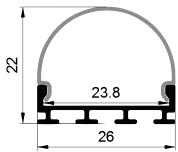

SURFACE MOUNTED SERIES

LS-2618

ALU PROFILE

LS-2618 ALU 6063-T5 1M,2M,3M

COVER

LS-2618 PC PC 1M,2M,3M Push In

ACCESSORIES

End Cap

Clip