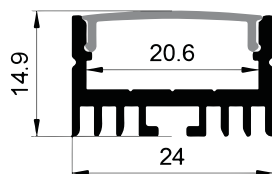

SUSPENDING AND SURFACE SERIES

LP-2318

ALU PROFILE

LP-2318 ALU 6063-T5 1M,2M,3M

COVER

LP-2318 PC PC 1M,2M,3M Push In

ACCESSORIES

End Cap

Clip

Stainless steel

Other

Pendant Kit