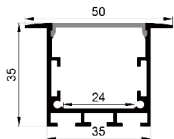

BLACK SERIES

3535E

ALU PROFILE

3535E ALU 6063-T5 1M,2M,3M

COVER

Black

3535E PC PC 1M,2M,3M Push in

Black

Opal

Diffuser

Clear

ACCESSORIES

End Cap

Black

Other

Stainless steel

L Shape Connector

90° Connector

Straight Connector