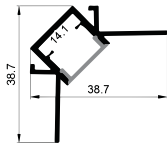

WALL SERIES

LE-3939B

ALU PROFILE

LE-3939B ALU 6063-T5 1M,2M,3M

COVER

LE-3939B PC PC 1M,2M,3M Push In

ACCESSORIES

End Cap