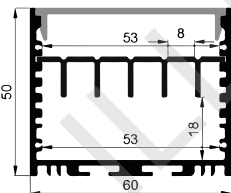

L Shape Connector

90° Connector

Straight Connector

ILLUMINATING ASIA

SUSPENDING AND SURFACE SERIES

LP-6050A

LP-6050B

LP-6050C