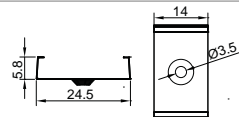

COVER

LS-2326B PC PC 1M,2M,3M Push In

ACCESSORIES

End Cap

Clip

SURFACE MOUNTED SERIES

LS-2618

ALU PROFILE