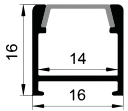

SURFACE MOUNTED SERIES

LS-1616R

ALU PROFILE

LS-1616R ALU 6063-T5 1M,2M,3M

COVER

LS-1616R PC PC 1M,2M,3M Slide In

ACCESSORIES

End Cap

Clip