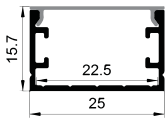

SURFACE MOUNTED SERIES

LS-2516

LS-2516B

LS-2516C

ALU PROFILE

LS-2516 ALU 6063-T5 1M,2M,3M

COVER

LS-2516 PC PC 1M,2M,3M

Push In

ACCESSORIES

End Cap

Clip