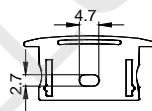

ACCESSORIES

End Cap