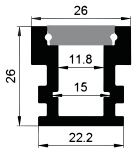

FLOOR SERIES

LF-2626

ALU PROFILE

LF-2626 ALU 6063-T5 1M,2M,3M

COVER

LF-2626 PC PC 1M,2M,3M Push In

ACCESSORIES

End Cap