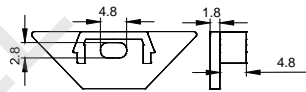

ACCESSORIES

End Cap