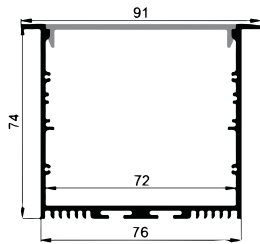

LE-9075B

LE-9075C

ALU PROFILE

LE-9075A ALU 6063-T5 1M,2M,3M

Silver

Black

White

COVER