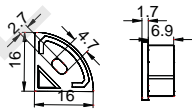

ACCESSORIES

End Cap