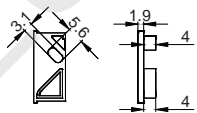

ALU PROFILE

LE-2411 ALU 6063-T5 1M,2M,3M

COVER

LE-2411 PC PC 1M,2M,3M Push In

ACCESSORIES

End Cap

RECESSED SERIES

LE-4016