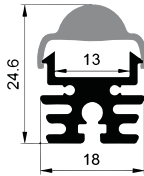

COVER

LS-1815I PC PC 1M,2M,3M Push In

ACCESSORIES

End Cap		
Clip		<p>Stainless steel</p>
Other		<p>Rotating Bracket</p>

RECESSED SERIES

LS-1824B

LS-1824C

LS-1824D