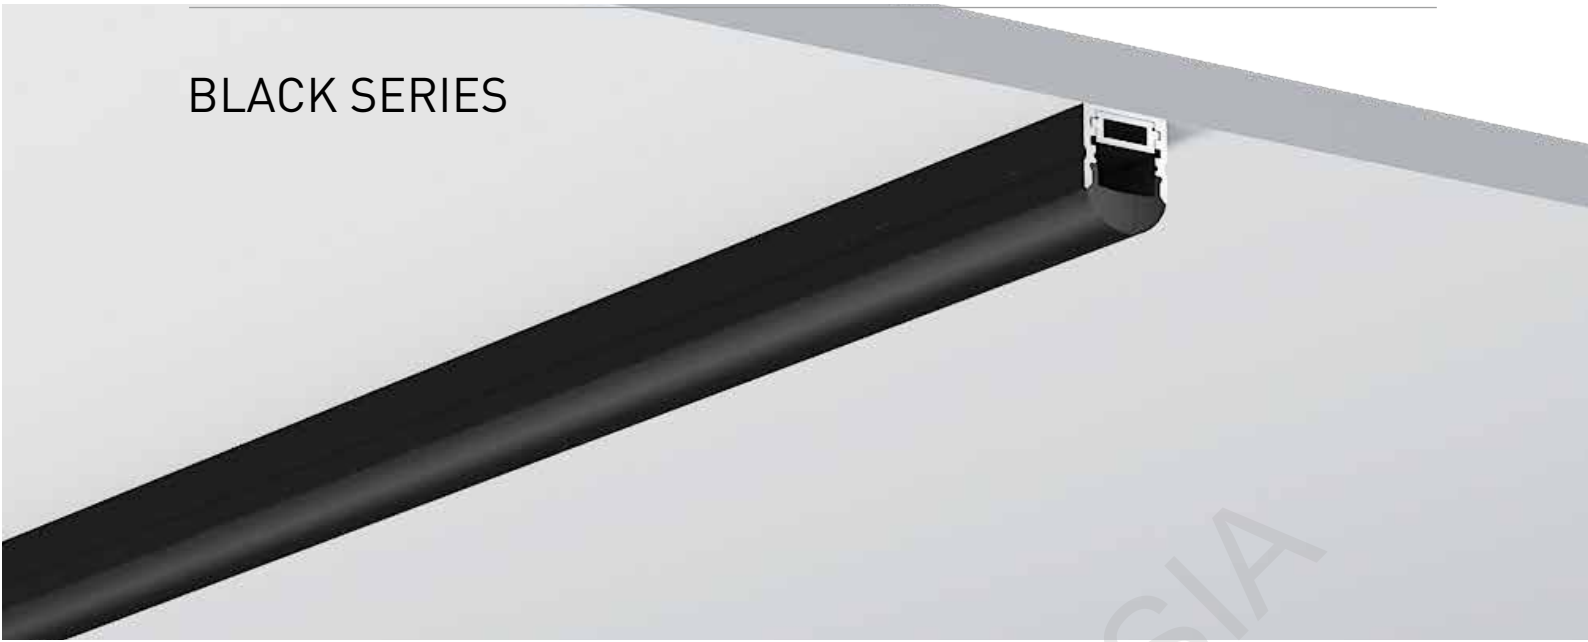

Other

magnet

BLACK SERIES

1715F

ALU PROFILE

1715F ALU 6063-T5 1M,2M,3M

COVER

Black