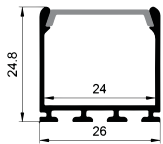

SUSPENDING AND SURFACE SERIES

LS-2625