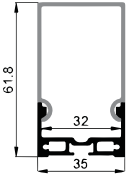

SUSPENDING AND SURFACE SERIES

LP-3561

ALU PROFILE

LP-3561 ALU 6063-T5 1M,2M,3M

COVER

LP-3561 PC PC 1M,2M,3M Push In

ACCESSORIES

End Cap

Other