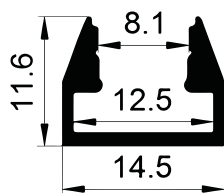

CABINET SPECIAL SERIES

LS-1412

ALU PROFILE

LS-1412 ALU

6063-T5

1M,2M,3M