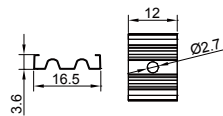

BLACK SERIES

2008

ALU PROFILE

2008 ALU 6063-T5 1M,2M,3M

Black

COVER

2008 PC PC 1M,2M,3M

Push in

Black

Opal

Diffuser

Clear

ACCESSORIES

End Cap

Black

Clip

Stainless steel