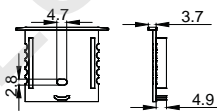

ACCESSORIES

End Cap

Other