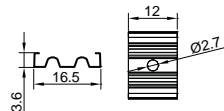

ALU PROFILE

LS-2008 ALU 6063-T5 1M,2M,3M

COVER

LS-2008 PC PC 1M,2M,3M Slide In

ACCESSORIES

End Cap

Clip

Stainless steel