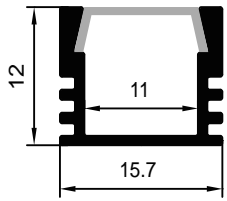

HOT-SALE SERIES

LS-1612

LS-1612B

ALU PROFILE

LS-1612 ALU 6063-T5 1M,2M,3M

COVER

Silver Black White

LS-1612 PC PC 1M,2M,3M

Slide In

Opal Diffuser Clear

LS-1612B PC PC 1M,2M,3M

Push in

Opal Diffuser Clear

ACCESSORIES

End Cap

White Black Silver

Clip

White