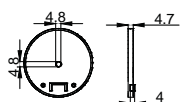

ACCESSORIES

End Cap