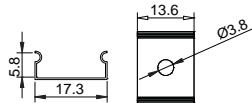

MINI SEREIS

LE-2014k

ALU PROFILE

LE-2014K ALU 6063-T5 1M,2M,3M

COVER

LE-2014K PC PC 1M,2M,3M Push in

ACCESSORIES

End Cap

Clip