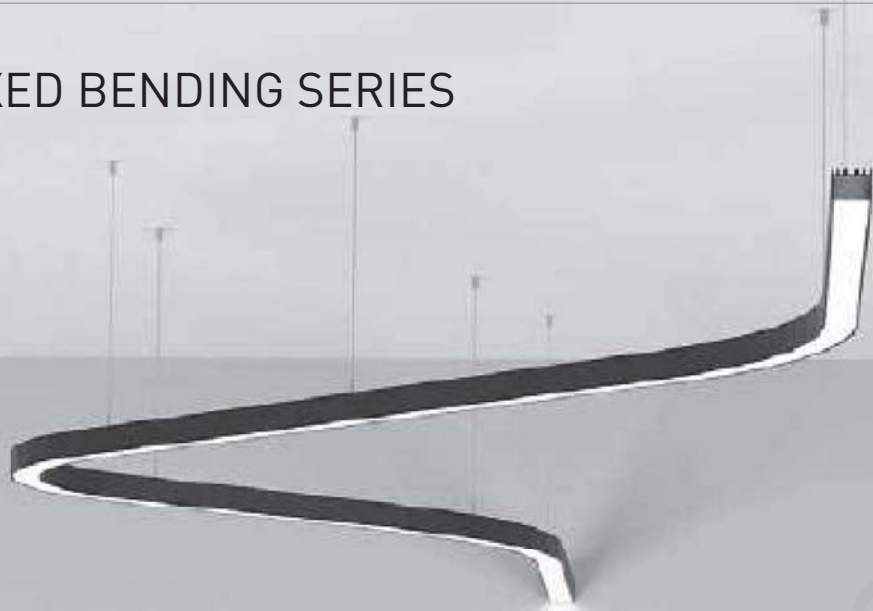

Black

Black

Other

Pendant Kit

FIXED BENDING SERIES

LB-3530 BP

CIRCLES 180°

W	H	L
40	25	1, 2, 3Met