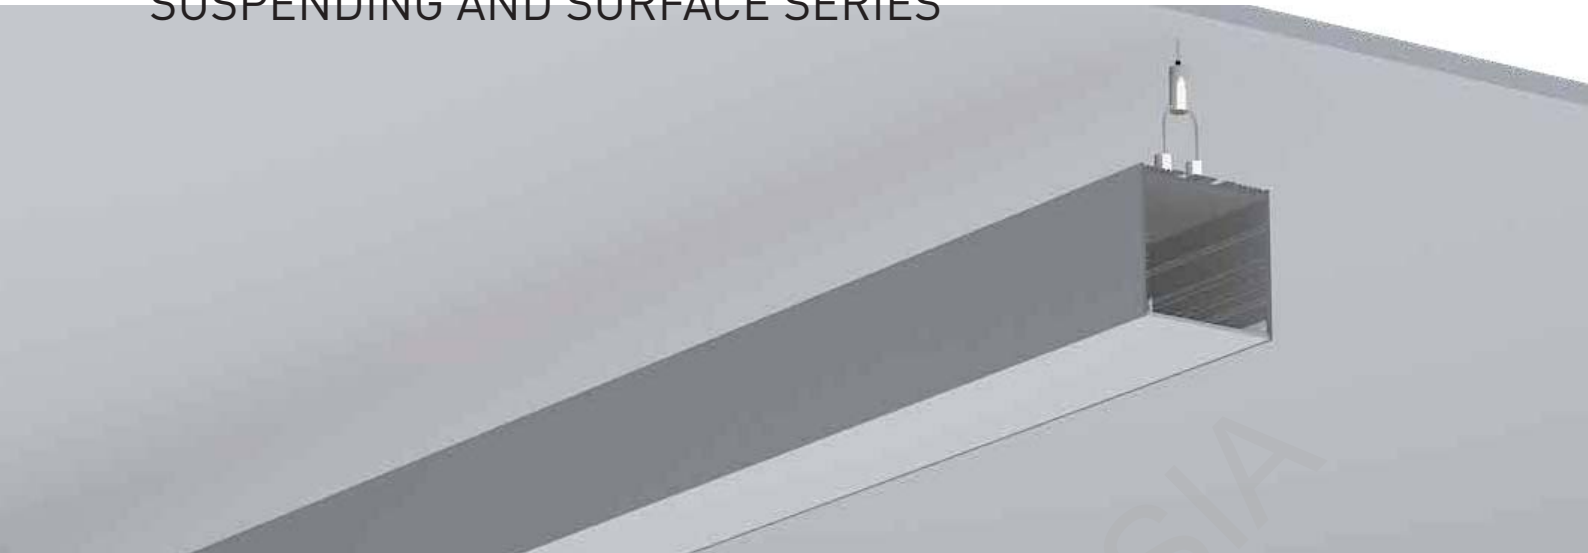

L Shape Connector

90° Connector

Straight Connector

SUSPENDING AND SURFACE SERIES

LP-7675A

LP-7675B

LP-7675C

ALU PROFILE