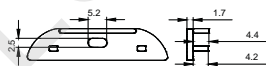

ACCESSORIES

End Cap