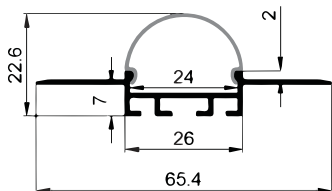

LE-6510

ALU PROFILE

LE-6510 ALU 6063-T5 1M,2M,3M