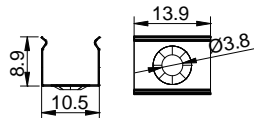

Stainless steel