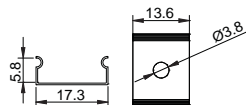

WALL SERIES

LS-1830

ALU PROFILE

LS-1830 ALU 6063-T5 1M,2M,3M

COVER

LS-1830 PC PC 1M,2M,3M Push In

ACCESSORIES

End Cap

Clip