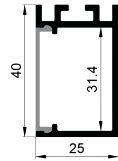

LB-4525

LB-3530 BP R