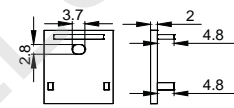

ACCESSORIES

End Cap