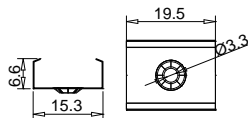

SURFACE MOUNTED SERIES

LS-1612C

LS-1612E

ALU PROFILE

LS-1612C ALU 6063-T5 1M,2M,3M

COVER

LS-1612C PC PC 1M,2M,3M Slide In

LS-1612E PC PC 1M,2M,3M Push in

ACCESSORIES

End Cap

Clip