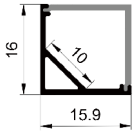

BLACK SERIES

1616B

ALU PROFILE

1616B ALU 6063-T5 1M,2M,3M

COVER

Black

1616B PC PC 1M,2M,3M Push in

Black

Opal

Diffuser

Clear

ACCESSORIES

End Cap

Black

Clip

Stainless steel