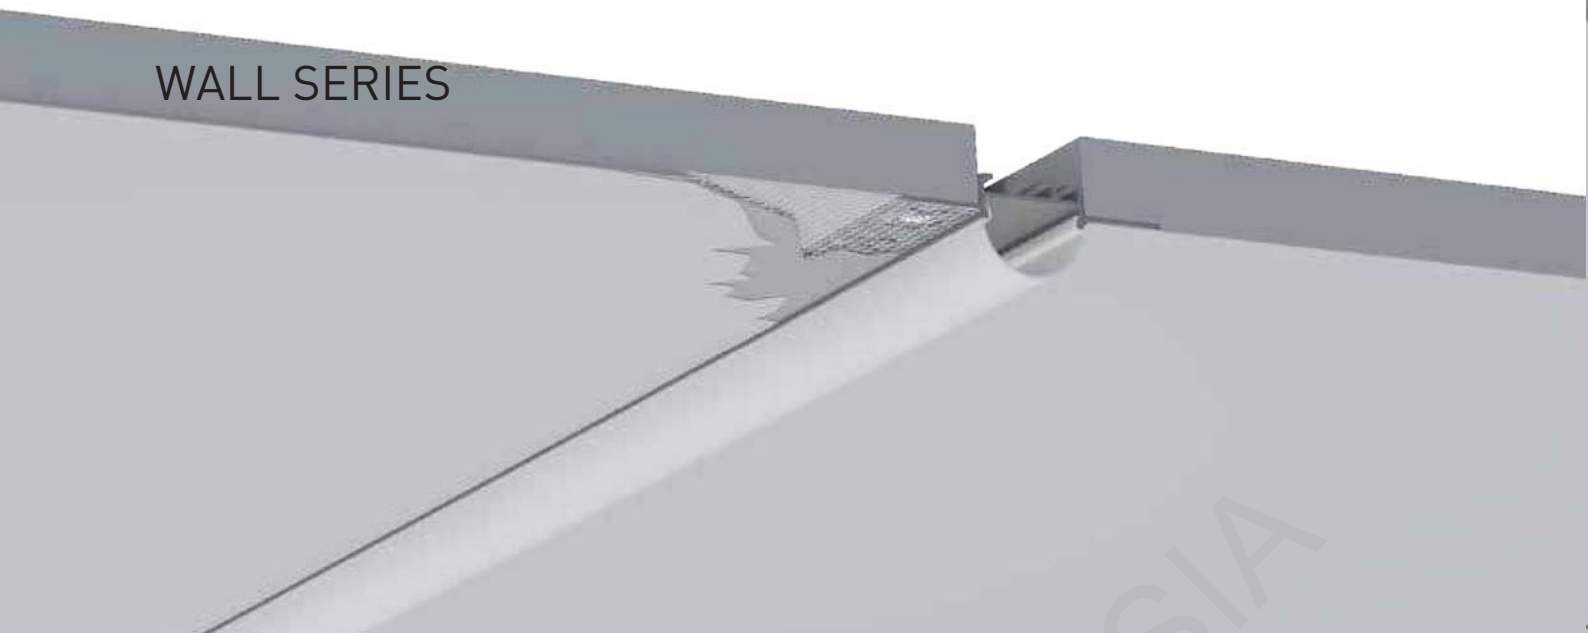

WALL SERIES