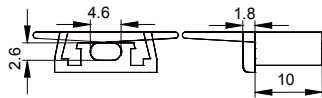

ACCESSORIES

End Cap

Black

Clip