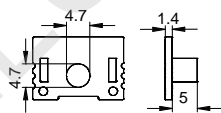

ACCESSORIES

End Cap