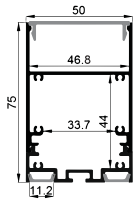

SUSPENDING AND SURFACE SERIES

LP-5070

ALU PROFILE

LP-5070 ALU 6063-T5 1M,2M,3M

COVER

LP-5070 PC PC 1M,2M,3M Slide In

LP-5070 PC PC 1M,2M,3M Push In

ACCESSORIES

End Cap

Other