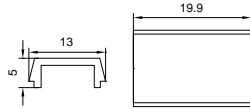

Stainless steel