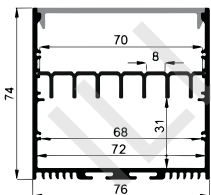

SUSPENDING AND SURFACE SERIES

LP-7675C