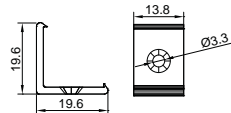

White

Black

Silver

Clip