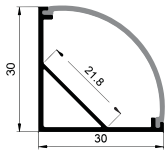

LC-3030

ALU PROFILE

LC-3030 ALU 6063-T5 1M,2M,3M