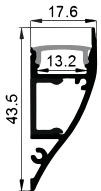

WALL SERIES

LS-1844

ALU PROFILE

LS-1844 ALU 6063-T5 1M,2M,3M

COVER

LS-1844 PC PC 1M,2M,3M Push In

ACCESSORIES

End Cap