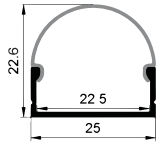

SURFACE MOUNTED SERIES

LS-2511

LS-2511B

LS-2511C

ALU PROFILE

LS-2511 ALU 6063-T5 1M,2M,3M

COVER

LS-2511 PC PC 1M,2M,3M Push In

ACCESSORIES

End Cap

Clip