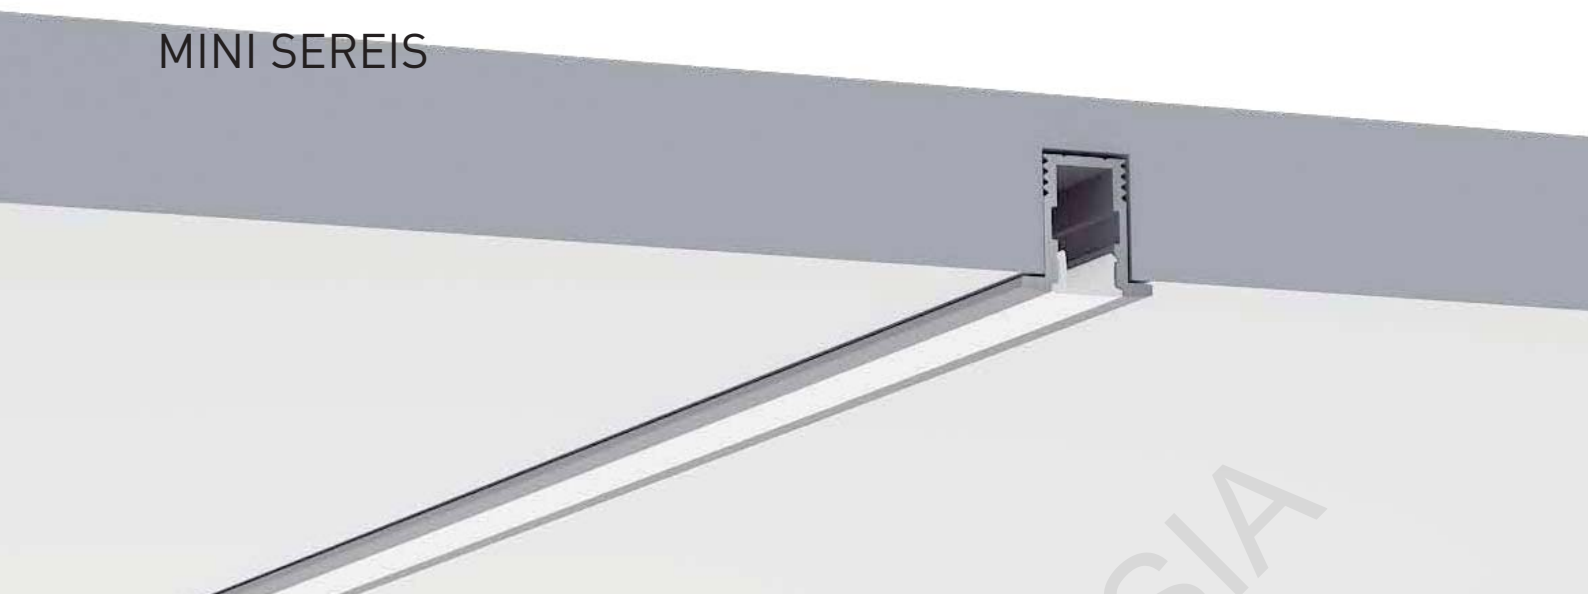

MINI SEREIS

LE-0812