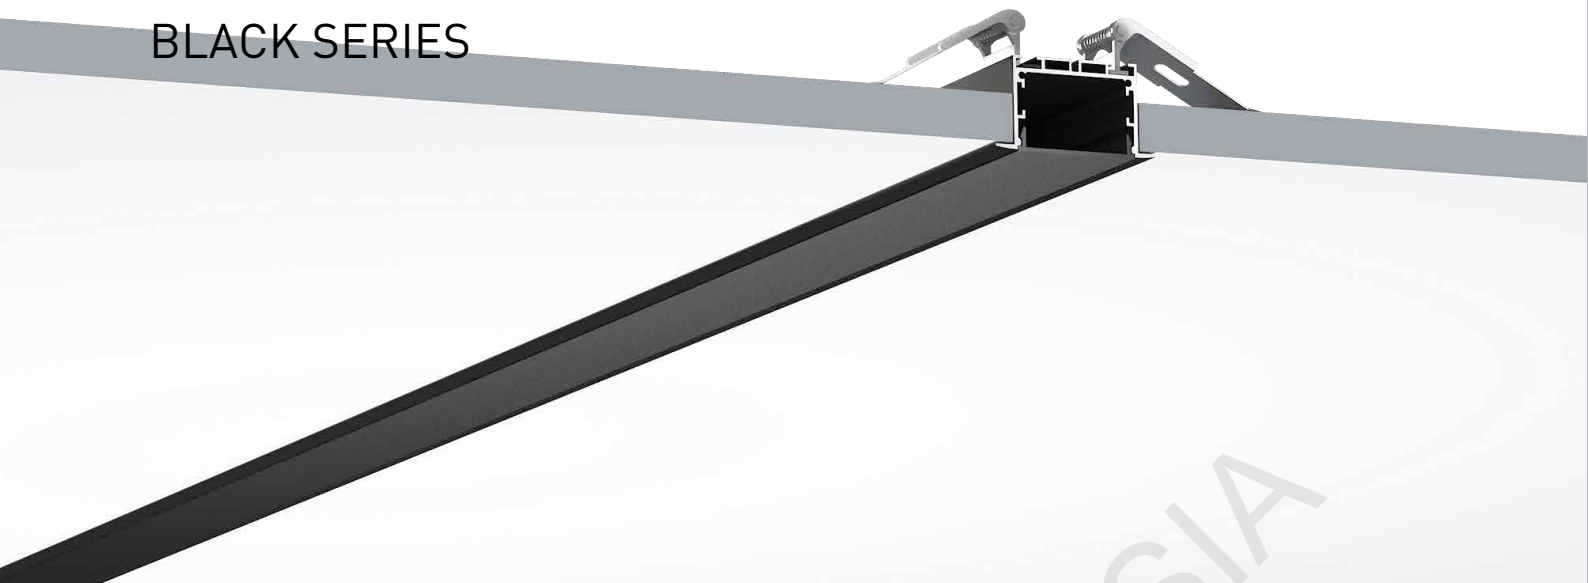

Straight Connector

BLACK SERIES

5035B

ALU PROFILE

5035B ALU 6063-T5 1M,2M,3M

Black

COVER

5035B PC PC 1M,2M,3M Push in