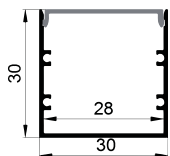

ALU PROFILE

LS-3011 ALU 6063-T5 1M,2M,3M

COVER

LS-3011 PC PC 1M,2M,3M Push In

ACCESSORIES

End Cap

SURFACE MOUNTED SERIES

LS-3031