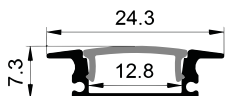

LE-2507C

ALU PROFILE

LE-2507C ALU 6063-T5 1M,2M,3M