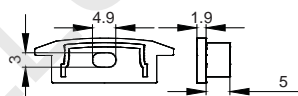

ACCESSORIES

End Cap