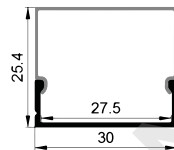

SURFACE MOUNTED SERIES

ALU PROFILE

LS-3012 ALU 6063-T5 1M,2M,3M

COVER

LS-3012 PC PC 1M,2M,3M Push In

ACCESSORIES