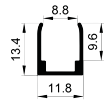

NEON CARD SLOT SERIES

LS-1213U