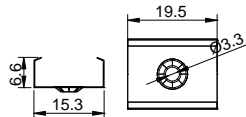

LS-1506F

ALU PROFILE

LS-1506F ALU 6063-T5 1M,2M,3M

COVER

LS-1506F PC PC 1M,2M,3M Push in

ACCESSORIES

End Cap

Clip