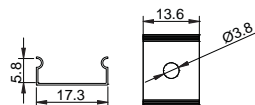

MINI SEREIS

LS-1515

ALU PROFILE

LS-1515 ALU 6063-T5 1M,2M,3M

COVER

LS-1515 PC PC 1M,2M,3M Push in

ACCESSORIES

End Cap

Clip