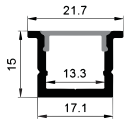

RECESSED SERIES

LE-2116

ALU PROFILE

LE-2116 ALU 6063-T5 1M,2M,3M

COVER

LE-2116 PC PC 1M,2M,3M Push In

ACCESSORIES

End Cap

Clip