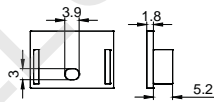

ACCESSORIES

End Cap