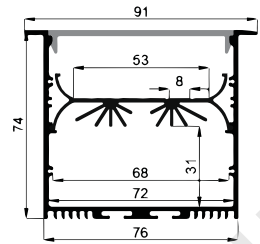

LE-9075B

LE-9075C

ALU PROFILE

LE-9075A ALU 6063-T5 1M,2M,3M

Silver

Black

White

COVER