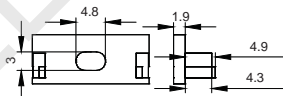

ACCESSORIES

End Cap