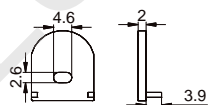

ACCESSORIES

End Cap