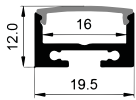

SUSPENDING AND SURFACE SERIES

LP-2119D