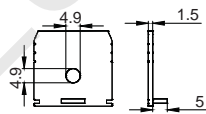

ACCESSORIES

End Cap