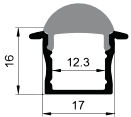

RECESSED SERIES

LE-2515F

ALU PROFILE

LE-2515F ALU 6063-T5 1M,2M,3M

COVER

LE-2515F PC PC 1M,2M,3M Push In

ACCESSORIES

End Cap

Clip