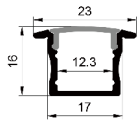

BLACK SERIES

2515B

ALU PROFILE

2515B ALU 6063-T5 1M,2M,3M

COVER

Black

2515B PC PC 1M,2M,3M Push in

Black

Opal

Diffuser

Clear

ACCESSORIES

End Cap

Black

Clip

Stainless steel