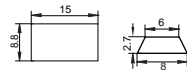

Other

magnet

SHELF MAGENATIC SERIES

LM-1712

ALU PROFILE

LM-1712 ALU 6063-T5 1M,2M,3M

COVER

LM-1712 PC PC 1M,2M,3M Push In