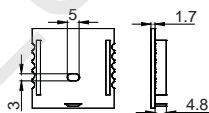

ACCESSORIES

End Cap