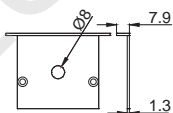

ACCESSORIES

End Cap