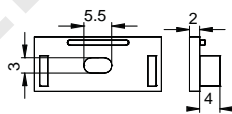

ACCESSORIES

End Cap

Clip