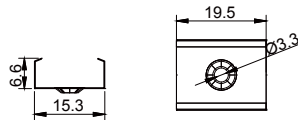

Stainless steel