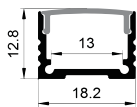

SURFACE MOUNTED SERIES

LS-1813

ALU PROFILE

LS-1813 ALU 6063-T5 1M,2M,3M

COVER

LS-1813 PC PC 1M,2M,3M Push In

ACCESSORIES

End Cap

Clip

Other