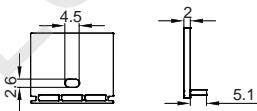

ACCESSORIES

End Cap