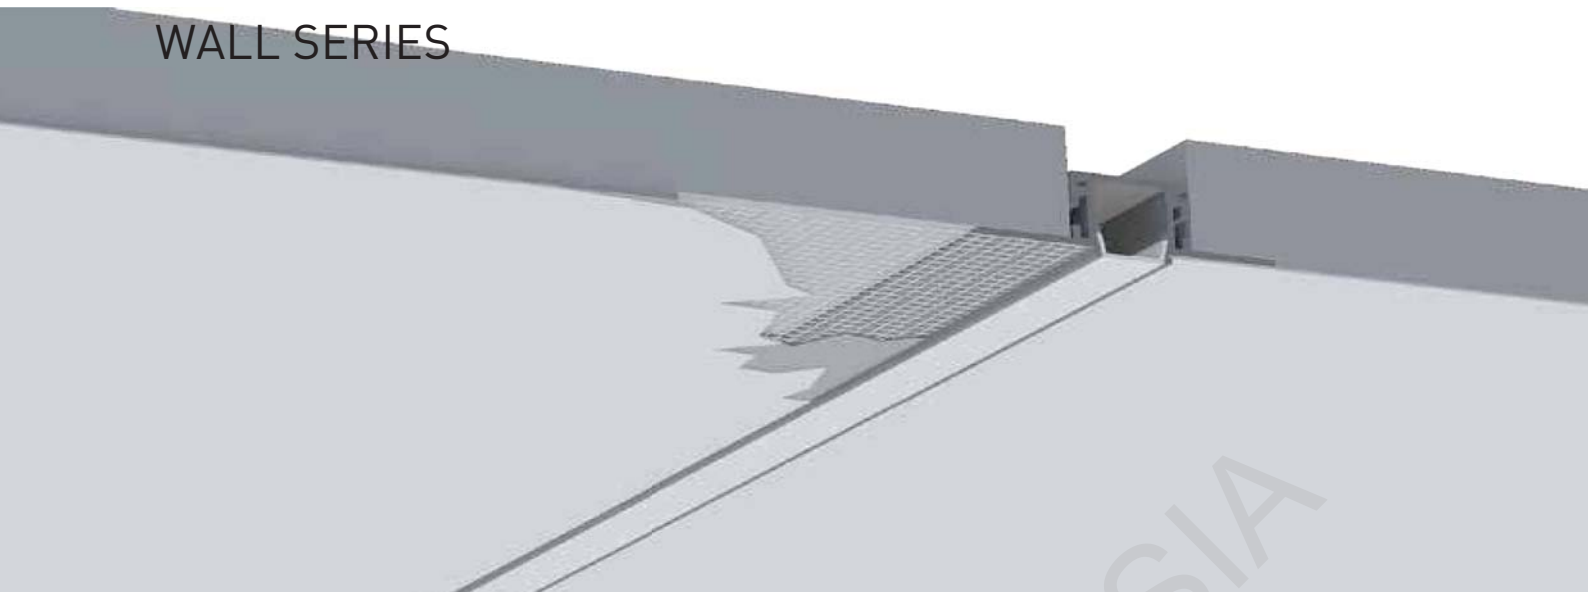

WALL SERIES