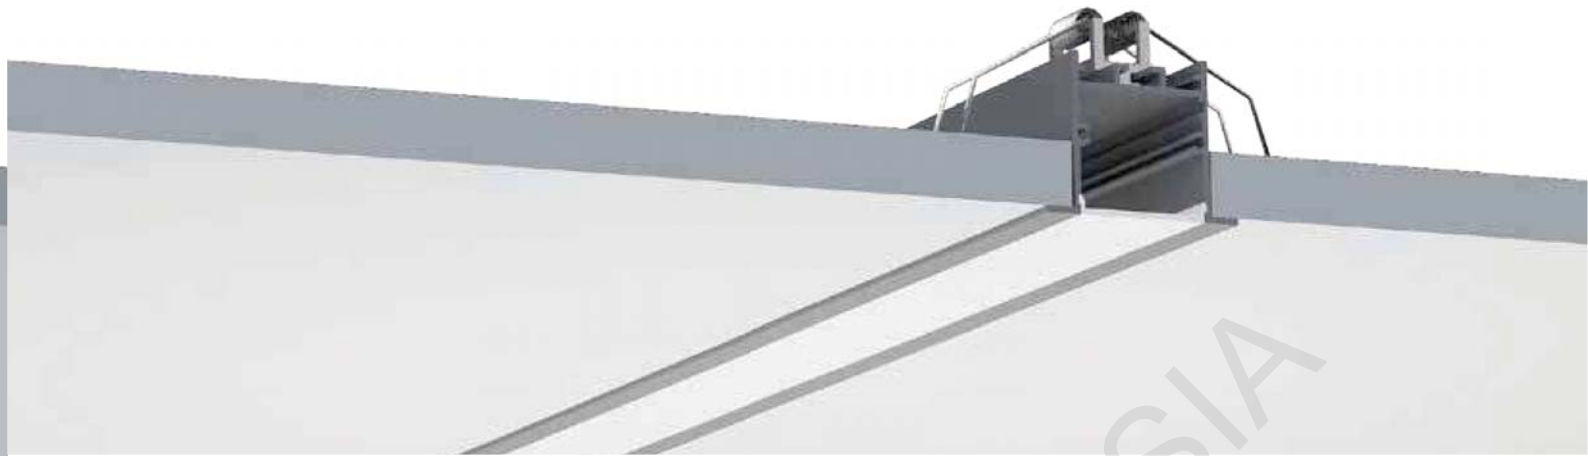

RECESSED SERIES

LE-4938