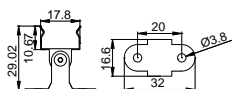

Clip

Stainless steel

Other

Rotating Bracket

SURFACE MOUNTED SERIES

LS-1212B

ALU PROFILE

LS-1212B ALU 6063-T5 1M,2M,3M