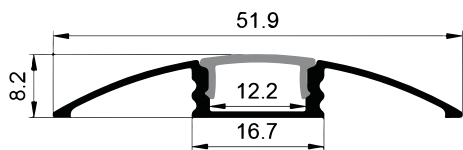

LS-4009 PC PC 1M,2M,3M Slide In

ACCESSORIES

End Cap

SURFACE MOUNTED SERIES

LS-5208

ALU PROFILE

LS-5208 ALU 6063-T5 1M,2M,3M

COVER