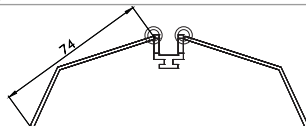

ALU PROFILE

LE-10048 ALU 6063-T5 1M,2M,3M

COVER

LE-10048 PC PC 1M,2M,3M Push In

ACCESSORIES

End Cap

Other

RECESSED SERIES