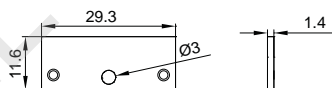

ALU PROFILE

LS-3011 ALU 6063-T5 1M,2M,3M

COVER

LS-3011 PC PC 1M,2M,3M Push In

ACCESSORIES

End Cap

SURFACE MOUNTED SERIES

LS-3031