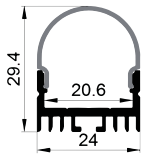

SUSPENDING AND SURFACE SERIES

LP-2318B

ALU PROFILE

LP-2318B ALU 6063-T5 1M,2M,3M

COVER

LP-2318B PC PC 1M,2M,3M Push In

ACCESSORIES

End Cap

Clip

Other