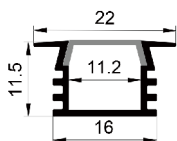

BLACK SERIES

2212

ALU PROFILE

2212 ALU 6063-T5 1M,2M,3M

COVER

Black

2212 PC

PC

1M,2M,3M

Push in

Black

Opal

Diffuser

Clear

ACCESSORIES

End Cap

Black

Clip

Stainless steel