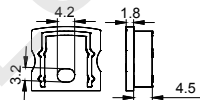

ACCESSORIES

End Cap