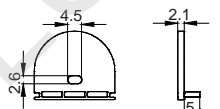

ACCESSORIES

End Cap