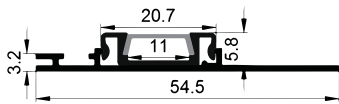

Clip

PC

WALL SERIES

LE-5405

ALU PROFILE

LE-5405 ALU 6063-T5 1M,2M,3M

COVER

LE-5405 PC PC 1M,2M,3M Slide In