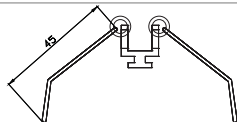

RECESSED SERIES

LE-3522

ALU PROFILE

LE-3522 ALU 6063-T5 1M,2M,3M

COVER

LE-3522 PC PC 1M,2M,3M Push In

ACCESSORIES

End Cap

Other