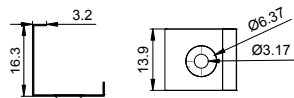

BLACK SERIES

1616

ALU PROFILE

1616 ALU 6063-T5 1M,2M,3M

COVER

Black

1616 PC PC 1M,2M,3M

Push in

Black

Opal

Diffuser

Clear

ACCESSORIES

End Cap

Black

Clip

Stainless steel