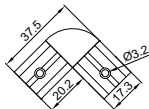

L Shape connecto