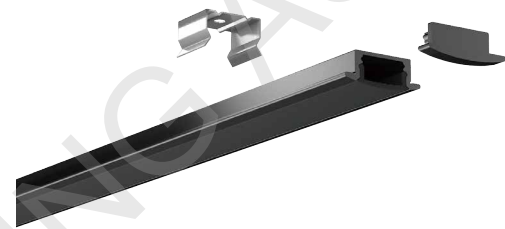

2507D

ALU PROFILE

2507D ALU 6063-T5 1M,2M,3M

Black

COVER

2507D PC PC 1M,2M,3M Push in

Black

Opal