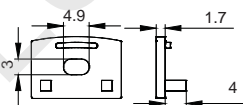

ACCESSORIES

End Cap