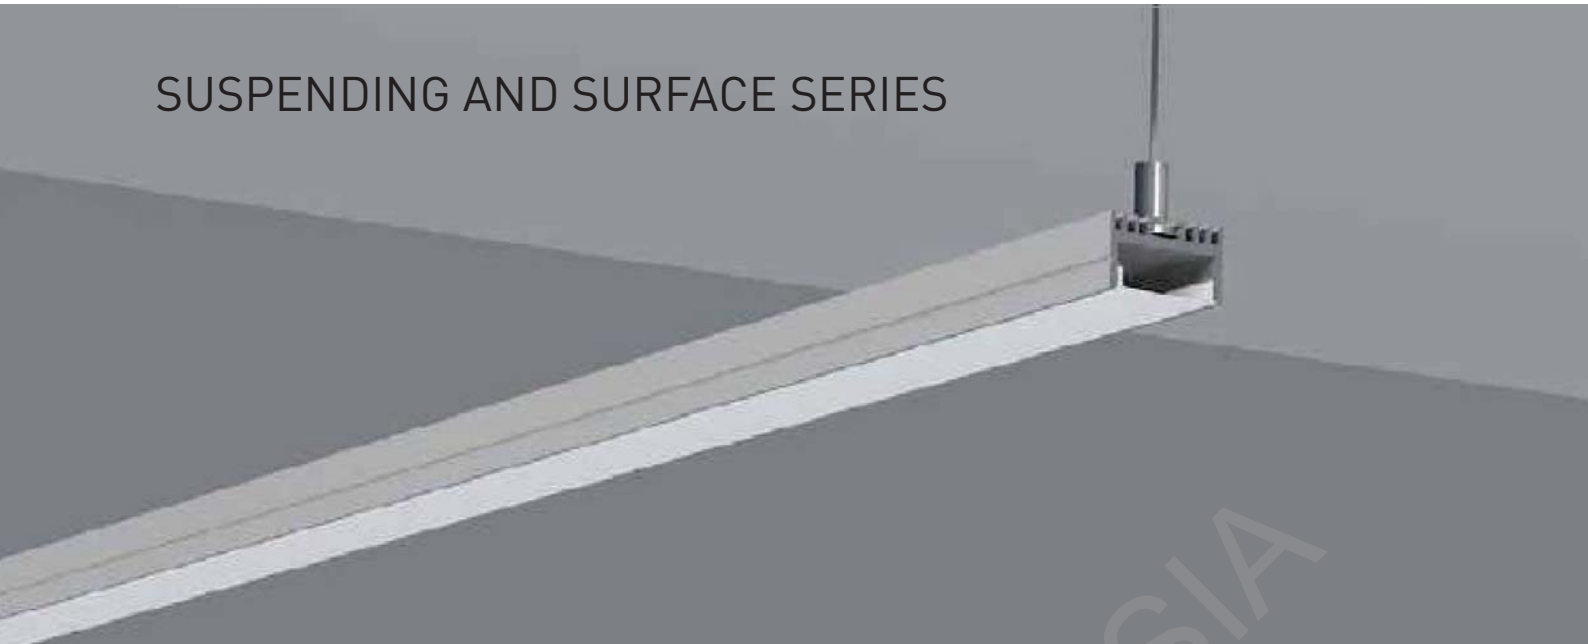

SUSPENDING AND SURFACE SERIES

LP-2318