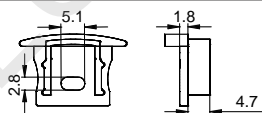

ACCESSORIES

End Cap

White Black Silver

Other