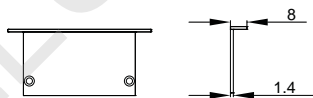

LE-6550 ALU 6063-T5 1M,2M,3M

Silver Black White

COVER

LE-6550 PC PC 1M,2M,3M Push In

Opal Diffuser Clear

ACCESSORIES

End Cap

White Black Silver