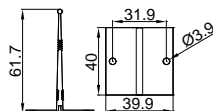

Installation buckle