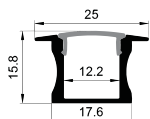

HOT-SALE SERIES

LE-2515

ALU PROFILE

LE-2515 ALU 6063-T5 1M,2M,3M

COVER

LE-2515 PC PC 1M,2M,3M Push in

ACCESSORIES

End Cap

Clip

Stainless steel