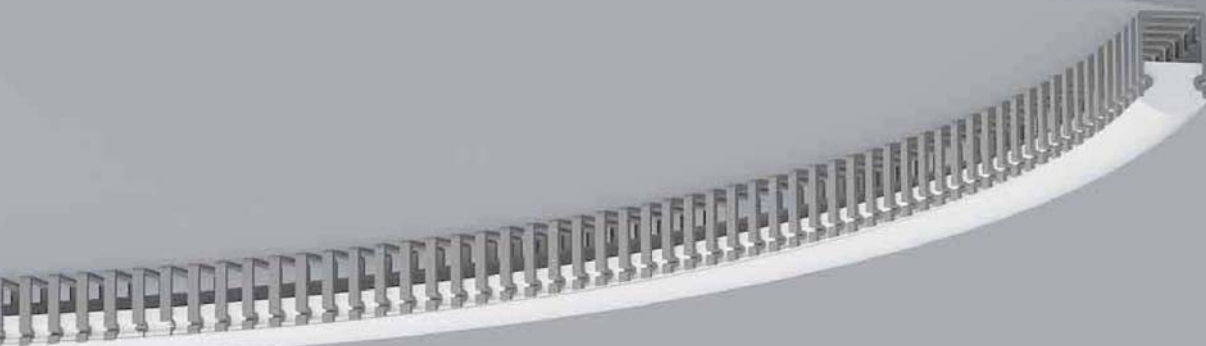

LB-1018R ALU 6063-T5 1M,2M,3M

LB-1022R ALU 6063-T5 1M,2M,3M

COVER

LB-1022R SA Silica 1M,2M,3M Push In

ACCESSORIES

End Cap

Clip

S FREESTYLE BENDING SERIES