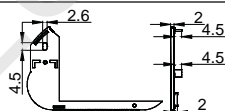

ACCESSORIES

End Cap