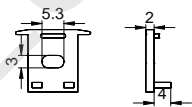

ACCESSORIES

End Cap