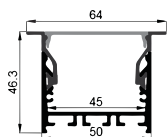

RECESSED SERIES

LE-6445

ALU PROFILE

LE-6445 ALU 6063-T5 1M,2M,3M

COVER

LE-6445 PC PC 1M,2M,3M Push In

ACCESSORIES

End Cap

Other