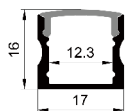

BLACK SERIES

1715B

ALU PROFILE

1715B ALU 6063-T5 1M,2M,3M

COVER

Black

1715B PC PC 1M,2M,3M Push in

Black

Opal

Diffuser

Clear

ACCESSORIES

End Cap

Black

Clip

Stainless steel