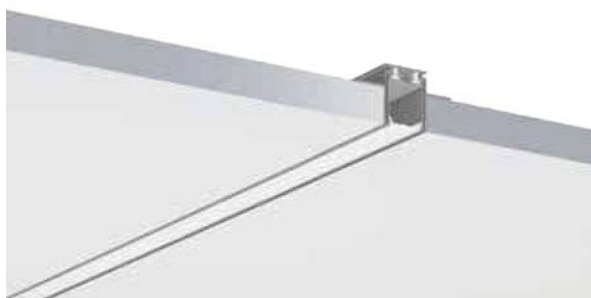

Black

Silver

White

ILLUMINATING ASIA

WALL SERIES

LE-11640B

ALU PROFILE

LE-11640 ALU 6063-T5 1M,2M,3M