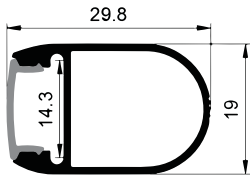

CLOTHESPRESS HANGING BAR SERIES

LP-1929

ALU PROFILE

LP-1929 ALU 6063-T5 1M,2M,3M

COVER

LP-1929 PC PC 1M,2M,3M Push In

ACCESSORIES

Clip

Clip