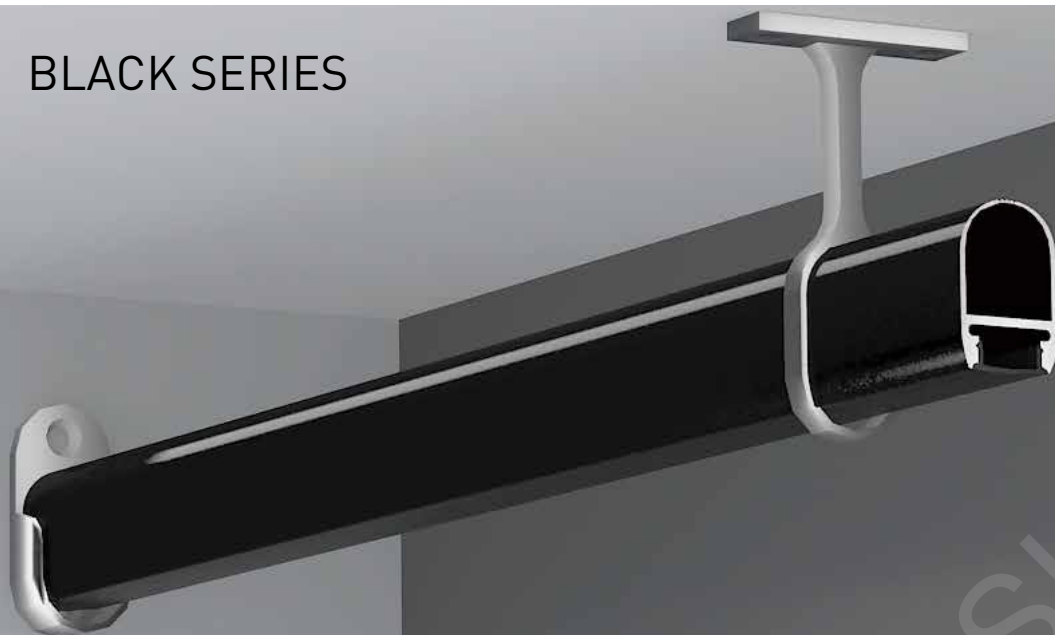

BLACK SERIES

1929