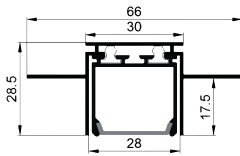

LE-6616

LE-6629