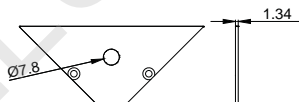

COVER

LP-9038 PC PC 1M,2M,3M Push In

ACCESSORIES

End Cap

Other

Pendant Kit

L Shape Connector

90° Connector