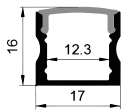

End Cap

Clip

HOT-SALE SERIES

LS-1715B

ALU PROFILE

LS-1715B ALU 6063-T5 1M,2M,3M

COVER

LS-1715B PC PC 1M,2M,3M Push in