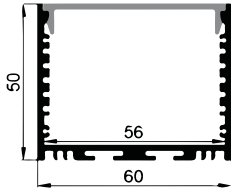

L Shape Connector

90° Connector

Straight Connector

ILLUMINATING ASIA

SUSPENDING AND SURFACE SERIES

LP-6050A

LP-6050B

LP-6050C