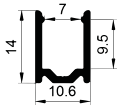

NEON CARD SLOT SERIES

LS-1014U