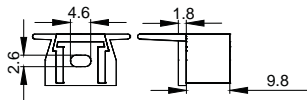

ACCESSORIES

End Cap

White Black Silver

Clip