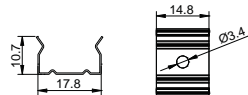

RECESSED SERIES

LE-2116

ALU PROFILE

LE-2116 ALU 6063-T5 1M,2M,3M

COVER

LE-2116 PC PC 1M,2M,3M Push In

ACCESSORIES

End Cap

Clip