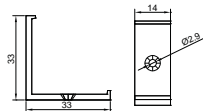

ANGULAR SERIES

LC-3030

ALU PROFILE

LC-3030 ALU 6063-T5 1M,2M,3M

Silver

Black

White

COVER

LC-3030 PC PC 1M,2M,3M Push in

Opal

Diffuser

Clear

ACCESSORIES

End Cap

White

Black

Silver

Clip

PC