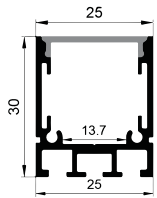

SUSPENDING AND SURFACE SERIES

LP-2530

ALU PROFILE

LP-2530 ALU 6063-T5 1M,2M,3M

COVER

LP-2530 PC PC 1M,2M,3M Push In

ACCESSORIES

End Cap

Other

Pendant Kit

L Shape Connector

90° Connector

Straight Connector