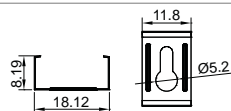

Stainless steel