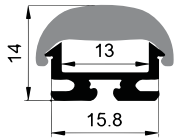

LS-1815I

ALU PROFILE

LS-1815I ALU 6063-T5 1M,2M,3M

COVER

LS-1815I PC PC 1M,2M,3M Push In

ACCESSORIES

End Cap		
Clip		Stainless steel
Other		Rotating Bracket