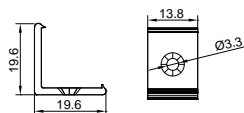

COVER

LC-1616D PC PC 1M,2M,3M Push in

ACCESSORIES

End Cap

Clip

ANGULAR SERIES

LC-2215

ALU PROFILE