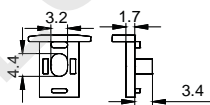

ACCESSORIES

End Cap