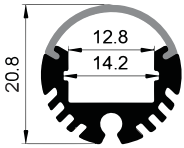

SUSPENDING AND SURFACE SERIES

LP-2020

ALU PROFILE

LP-2020 ALU 6063-T5 1M,2M,3M

COVER

LP-2020 PC PC 1M,2M,3M Push In

ACCESSORIES

End Cap

Clip

Other