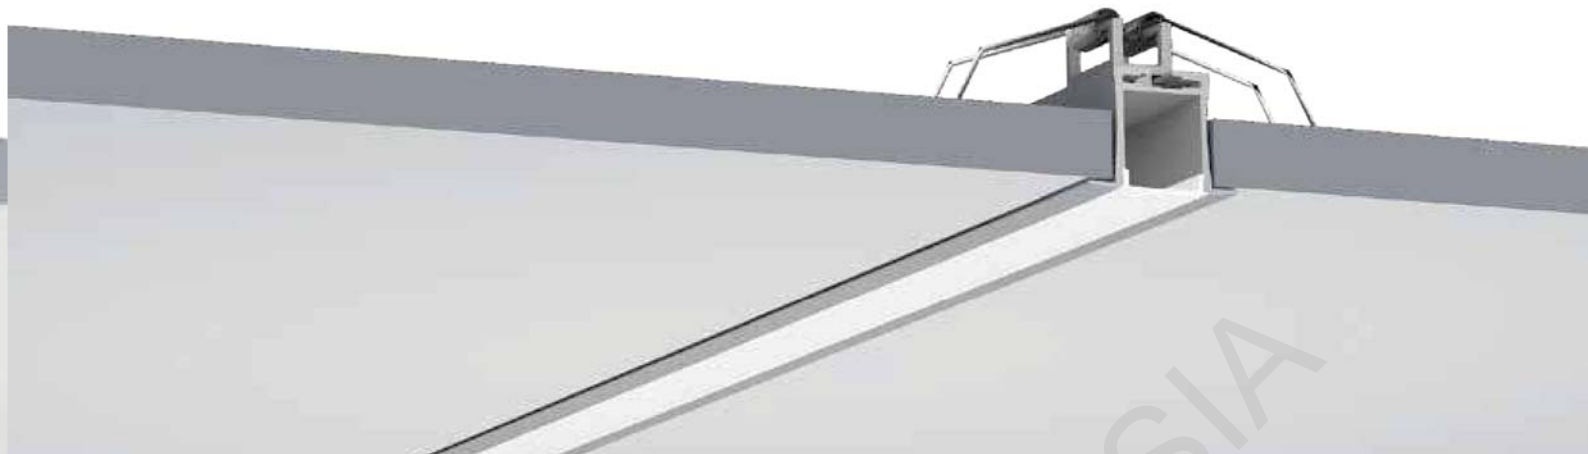

RECESSED SERIES

LE-3627