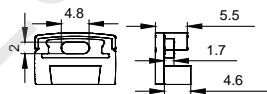

Other

magnet

SHELF MAGENATIC SERIES

LM-1712

ALU PROFILE

LM-1712 ALU 6063-T5 1M,2M,3M

COVER

LM-1712 PC PC 1M,2M,3M Push In