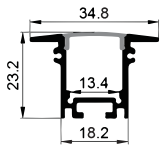

RECESSED SERIES

LE-3522

ALU PROFILE

LE-3522 ALU 6063-T5 1M,2M,3M

COVER

LE-3522 PC PC 1M,2M,3M Push In

ACCESSORIES

End Cap

Other