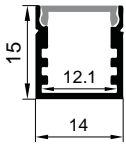

MINI SEREIS

LS-1415K