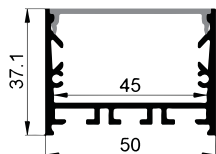

SUSPENDING AND SURFACE SERIES

LP-5038

ALU PROFILE

LP-5038 ALU 6063-T5 1M,2M,3M

COVER

LP-5038 PC PC 1M,2M,3M Push In

ACCESSORIES

End Cap

Other