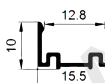

NEON CARD SLOT SERIES

LS-1510U