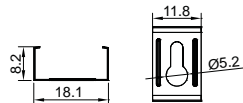

End Cap

White

Black

Silver

Clip

Stainless steel

Other

Rotating Bracket