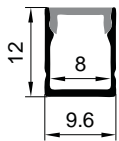

MINI SEREIS

LS-1012

ALU PROFILE

LS-1012 ALU 6063-T5 1M,2M,3M

COVER

LS-1012 PC PC 1M,2M,3M Push In

ACCESSORIES

End Cap

Clip