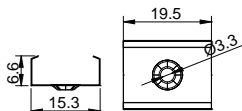

Clip

Stainless steel