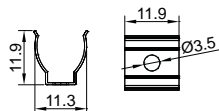

Stainless steel