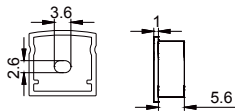

BLACK SERIES

1715W

ALU PROFILE

1715W ALU 6063-T5 1M,2M,3M

COVER

1715W PC PC 1M,2M,3M Push in

ACCESSORIES

End Cap

Other

Clip