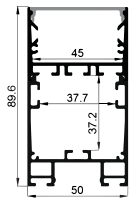

SUSPENDING AND SURFACE SERIES

LP-5090

ALU PROFILE

LP-5090 ALU 6063-T5 1M,2M,3M

COVER

LP-5090 PC PC 1M,2M,3M Push In

ACCESSORIES

End Cap

Other