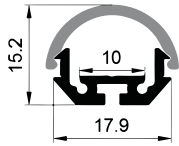

SURFACE MOUNTED SERIES

LS-1815C

ALU PROFILE

LS-1815C ALU 6063-T5 1M,2M,3M

COVER

LS-1815C PC PC 1M,2M,3M Push In

ACCESSORIES