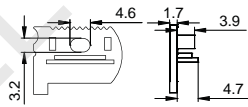

ACCESSORIES

End Cap