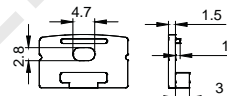

ACCESSORIES

End Cap