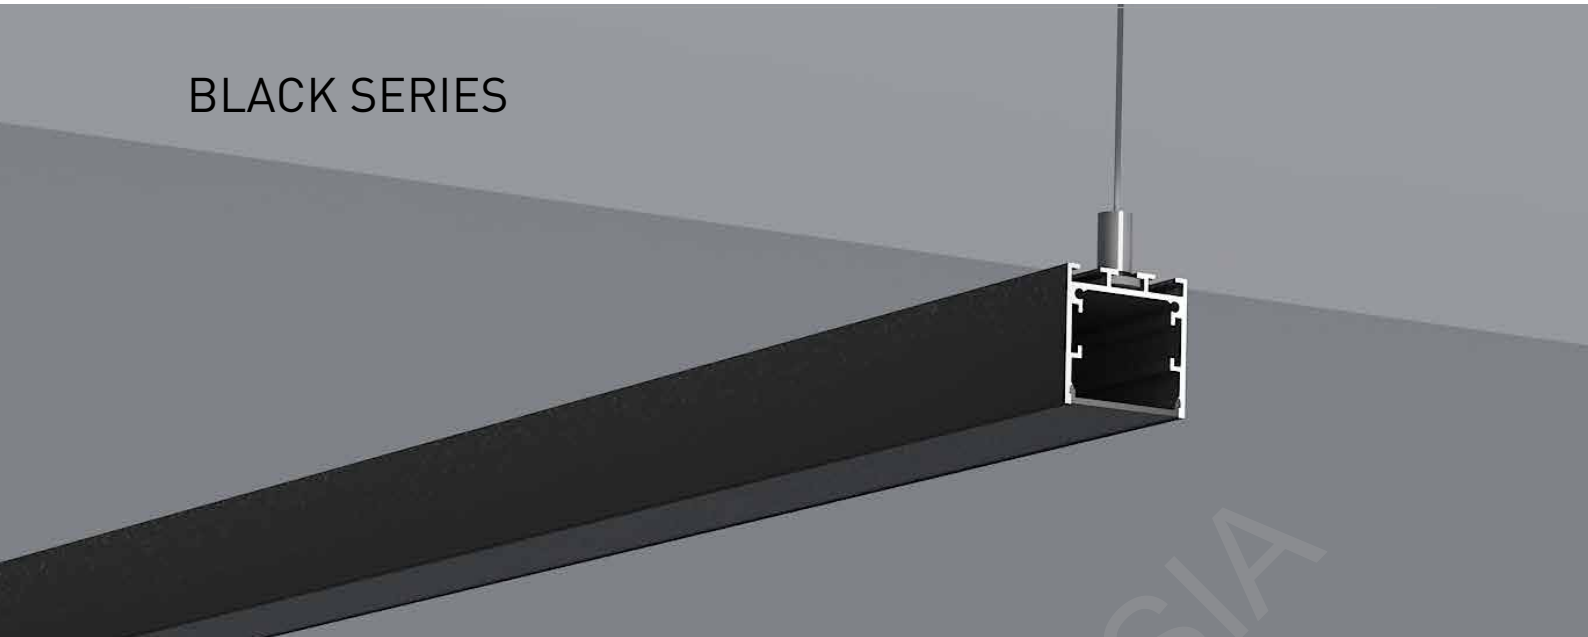

BLACK SERIES

3535D