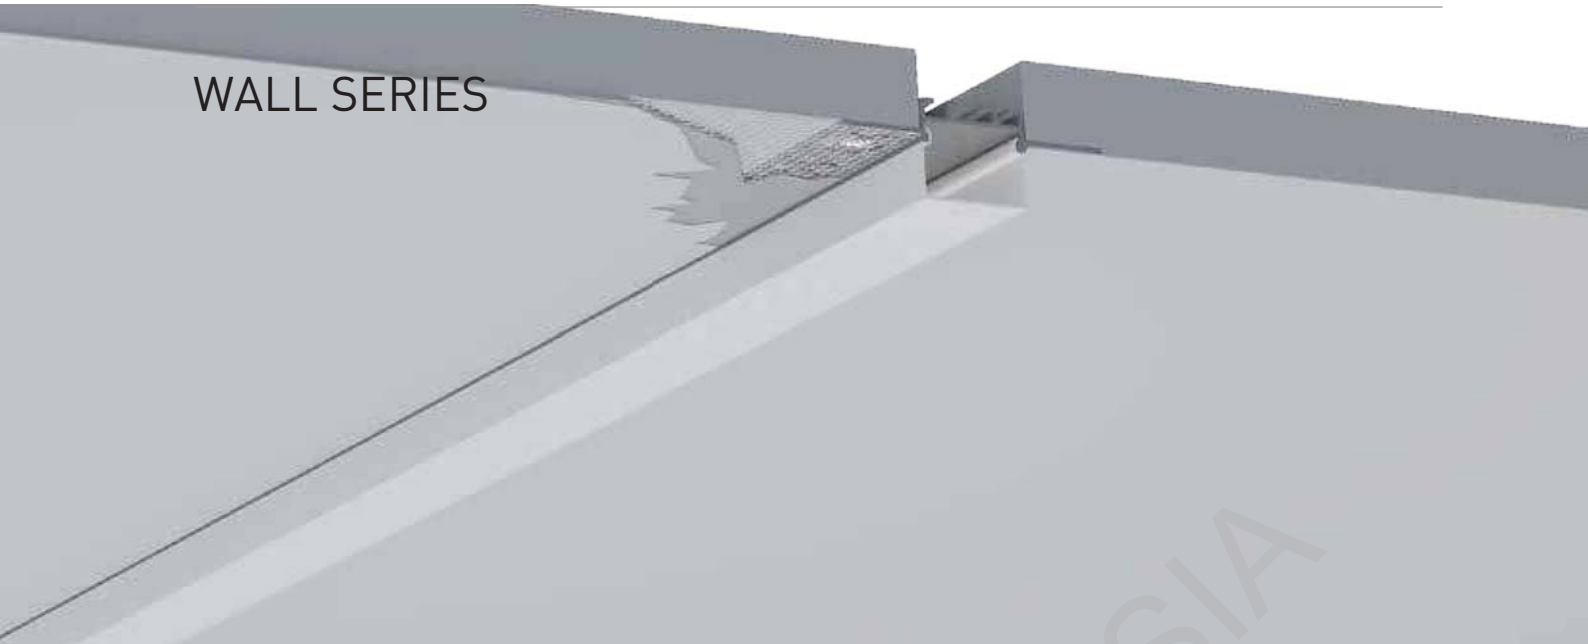

Black

Silver

WALL SERIES

LE-6522

ALU PROFILE

LE-6522 ALU 6063-T5 1M,2M,3M

COVER

LE-6522 PC PC 1M,2M,3M Push In