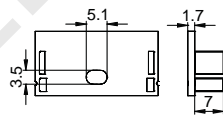

ACCESSORIES

End Cap

White