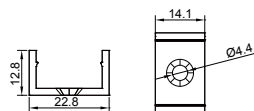

BLACK SERIES

2016

ALU PROFILE

2016 ALU 6063-T5 1M,2M,3M

Black

COVER

2016 PC PC 1M,2M,3M

Push in

Black

Opal

Diffuser

Clear

ACCESSORIES

End Cap

Black

Clip

Stainless steel