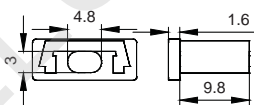

ACCESSORIES

End Cap