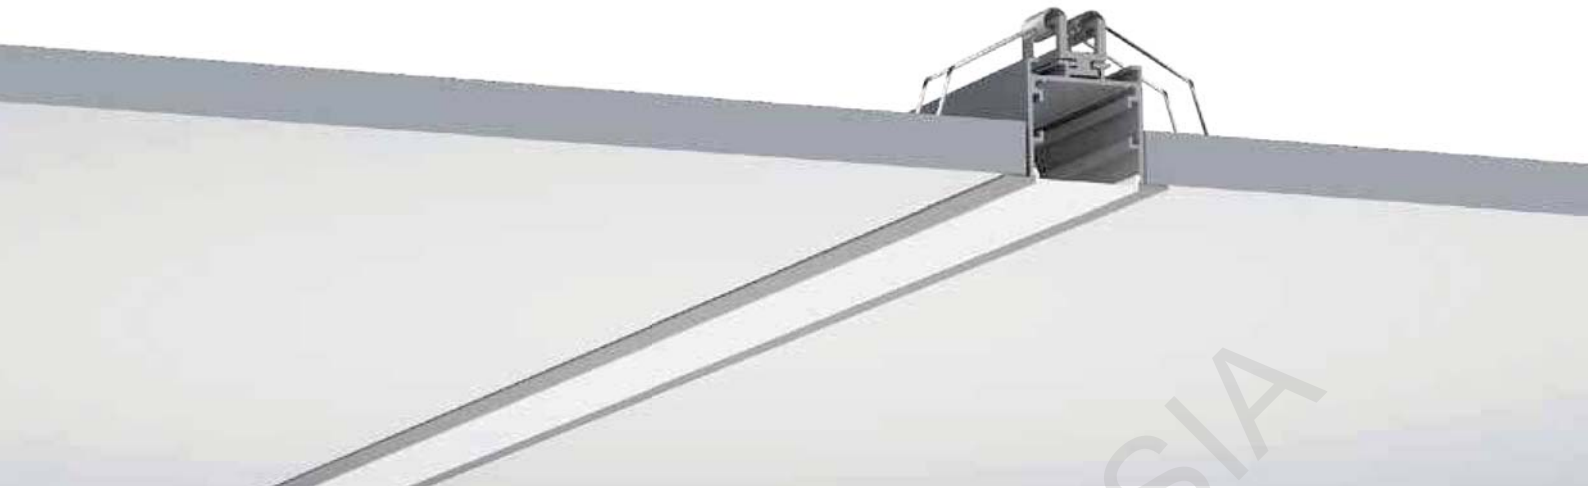

L Shape Connector

90° Connector

Straight Connector

HOT-SALE SERIES

LE-3535E

ALU PROFILE

LE-3535E ALU 6063-T5 1M,2M,3M

COVER