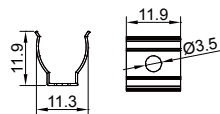

BLACK SERIES

1212B

ALU PROFILE

1212B ALU 6063-T5 1M,2M,3M

COVER

Black

1212B PC PC 1M,2M,3M Push in

Black

Opal

Diffuser

Clear

ACCESSORIES

End Cap

Black

Clip

Stainless steel