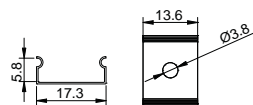

SURFACE MOUNTED SERIES

LS-5208

ALU PROFILE

LS-5208 ALU 6063-T5 1M,2M,3M

COVER

LS-5208 PC PC 1M,2M,3M Push In

ACCESSORIES

End Cap

Clip

Stainless steel