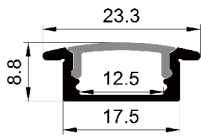

2507D

ALU PROFILE

2507D ALU 6063-T5 1M,2M,3M

Black

COVER

2507D PC PC 1M,2M,3M Push in

Black

Opal