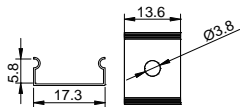

MINI SEREIS

LS-1520

ALU PROFILE

LS-1520 ALU 6063-T5 1M,2M,3M

COVER

LS-1520 PC PC 1M,2M,3M Push In

ACCESSORIES

End Cap

Clip

Stainless steel