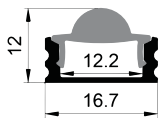

RECESSED SERIES

LS-1707F