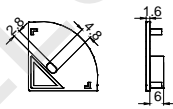

ACCESSORIES

End Cap

White