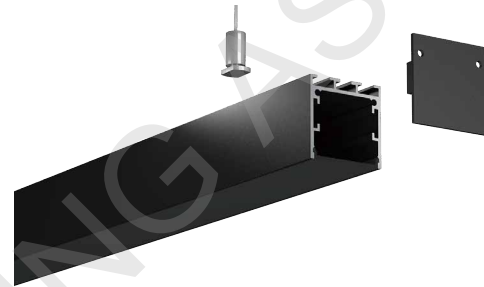

ALU PROFILE

3535D ALU 6063-T5 1M,2M,3M