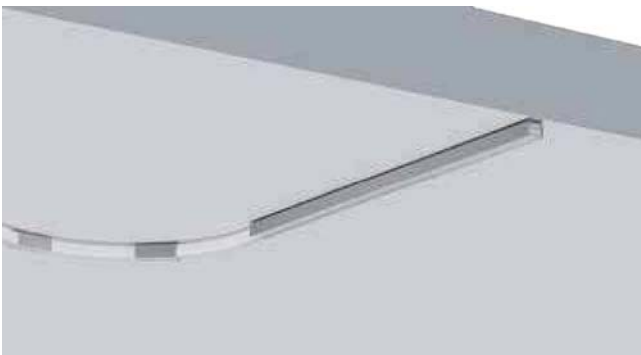

NEON CARD SLOT SERIES