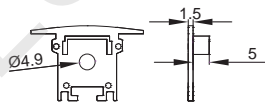

ACCESSORIES

End Cap