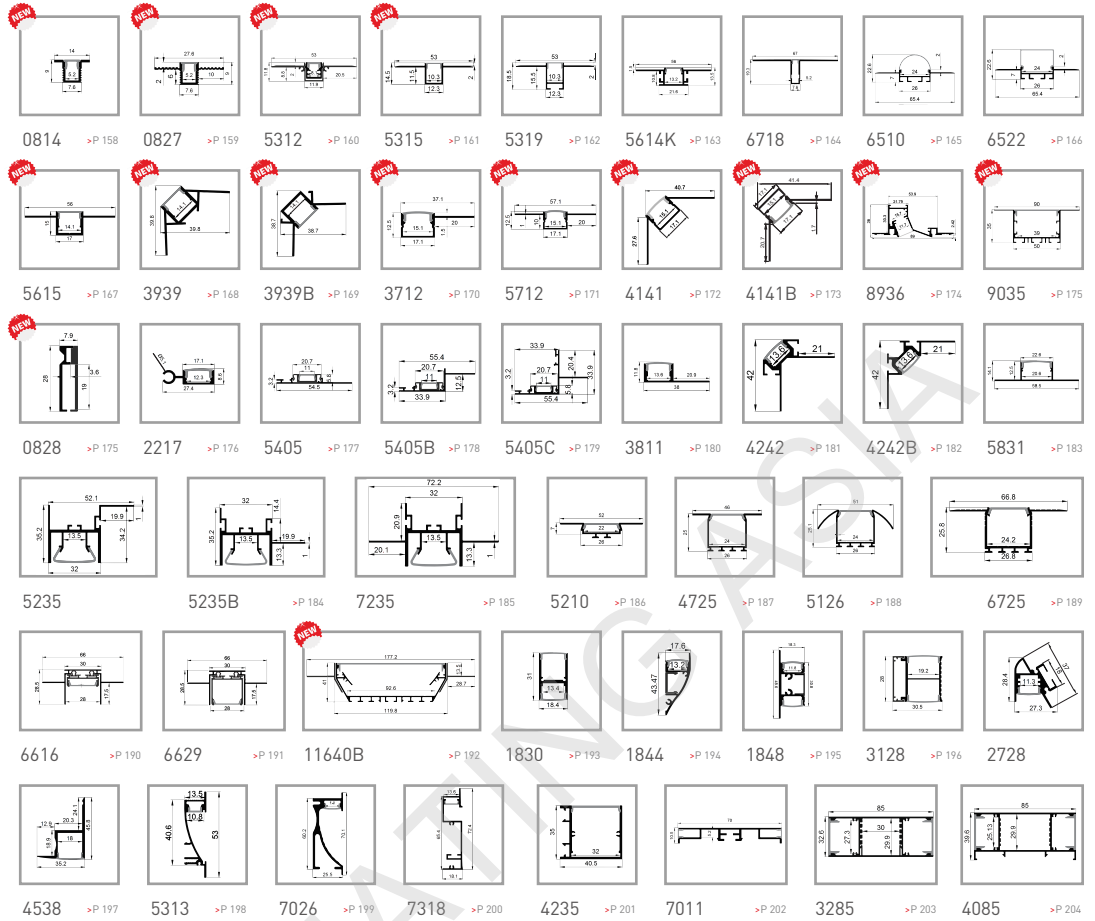

Wall Series