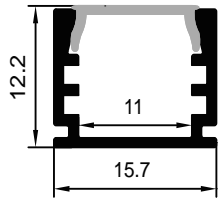

LS-1612E

ALU PROFILE