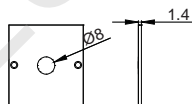

ACCESSORIES

End Cap