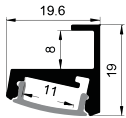

CABINET SPECIAL SERIES

LS-1918

ALU PROFILE

LS-1918 ALU 6063-T5 1M,2M,3M

Silver Black White

COVER

LS-1918 PC PC 1M,2M,3M Push In

Opal Diffuser Clear

ACCESSORIES

End Cap

White Black Silver