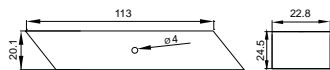

RECESSED SERIES

LE-9032

ALU PROFILE

LE-9032 ALU 6063-T5 1M,2M,3M

COVER

LE-9032 PC PC 1M,2M,3M Push In

ACCESSORIES

End Cap

Other