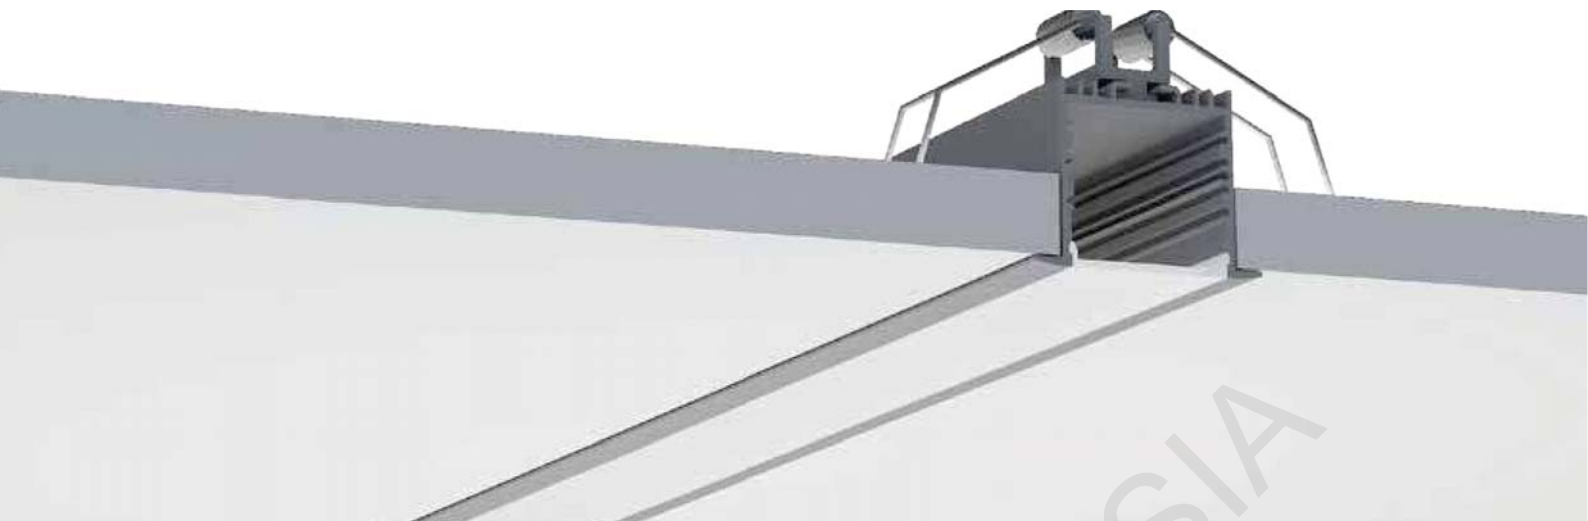

RECESSED SERIES

LE-4535A