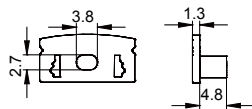

ACCESSORIES

End Cap