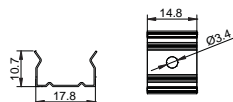

SURFACE MOUNTED SERIES

LS-1824

ALU PROFILE

LS-1824 ALU 6063-T5 1M,2M,3M

COVER

LS-1824 PC PC 1M,2M,3M Push In

ACCESSORIES

End Cap

Clip

Other