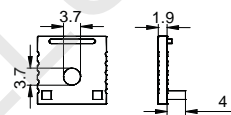

ACCESSORIES

End Cap