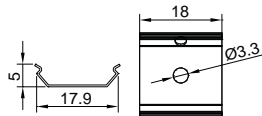

Stainless steel