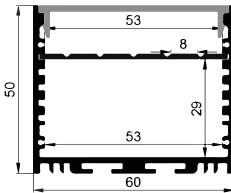

L Shape Connector

90° Connector

Straight Connector

ILLUMINATING ASIA

SUSPENDING AND SURFACE SERIES

LP-6050A

LP-6050B

LP-6050C