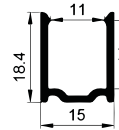

NEON CARD SLOT SERIES

LS-1518U