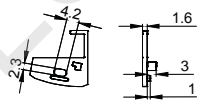

ACCESSORIES

End Cap