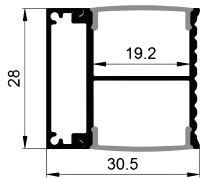

WALL SERIES

LS-3128

ALU PROFILE

LS-3128 ALU 6063-T5 1M,2M,3M

COVER

LS-3128 PC PC 1M,2M,3M Push In

ACCESSORIES

End Cap