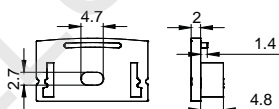

ACCESSORIES

End Cap