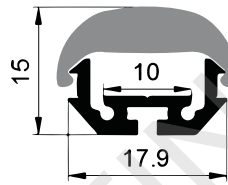

LS-1815F

LS-1815G

ALU PROFILE

LS-1815D ALU 6063-T5 1M,2M,3M

COVER

LS-1815D PC PC 1M,2M,3M

Push In

ACCESSORIES