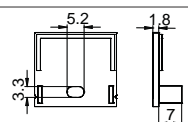

ACCESSORIES

End Cap