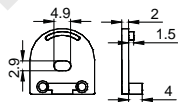

ACCESSORIES

End Cap