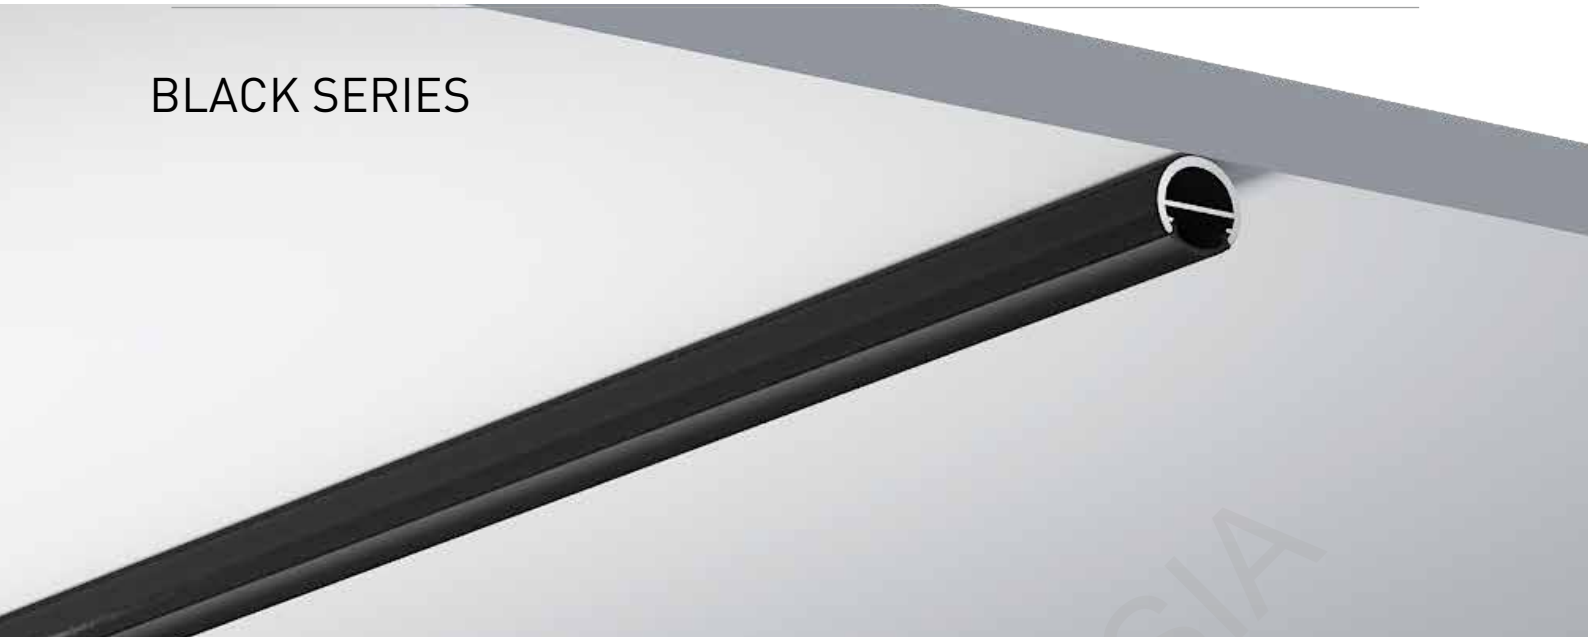

BLACK SERIES

1212B