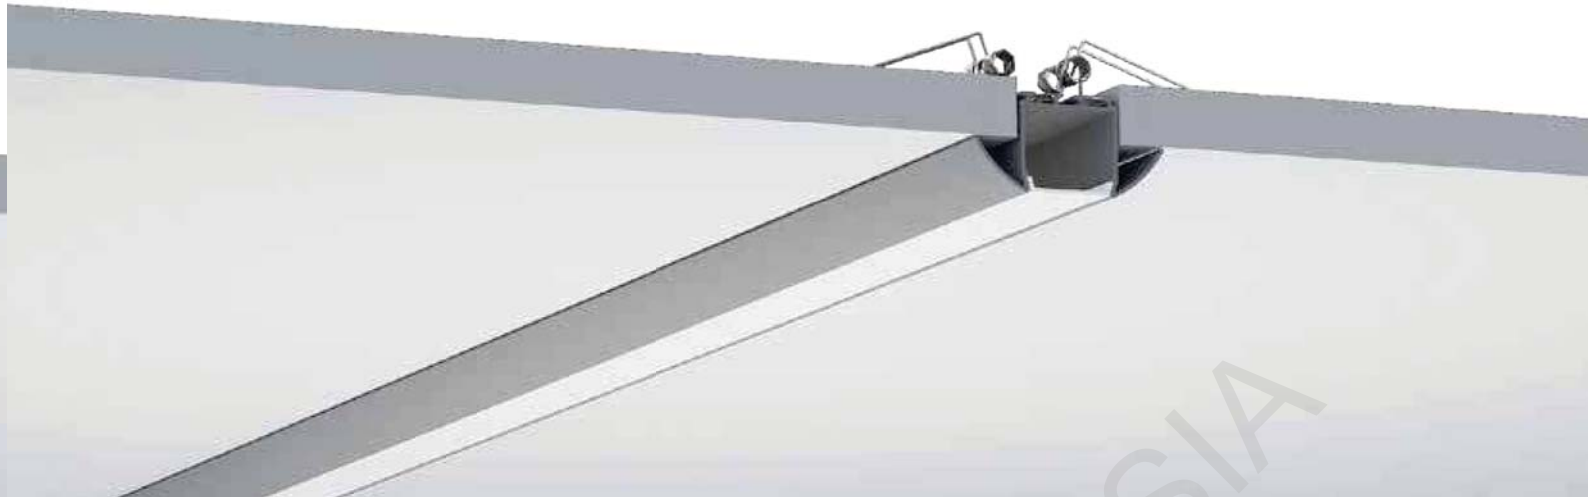

LE-5126

ALU PROFILE

LE-5126 ALU 6063-T5 1M,2M,3M

COVER

LE-5126 PC PC 1M,2M,3M Slide In

ACCESSORIES

End Cap

Other