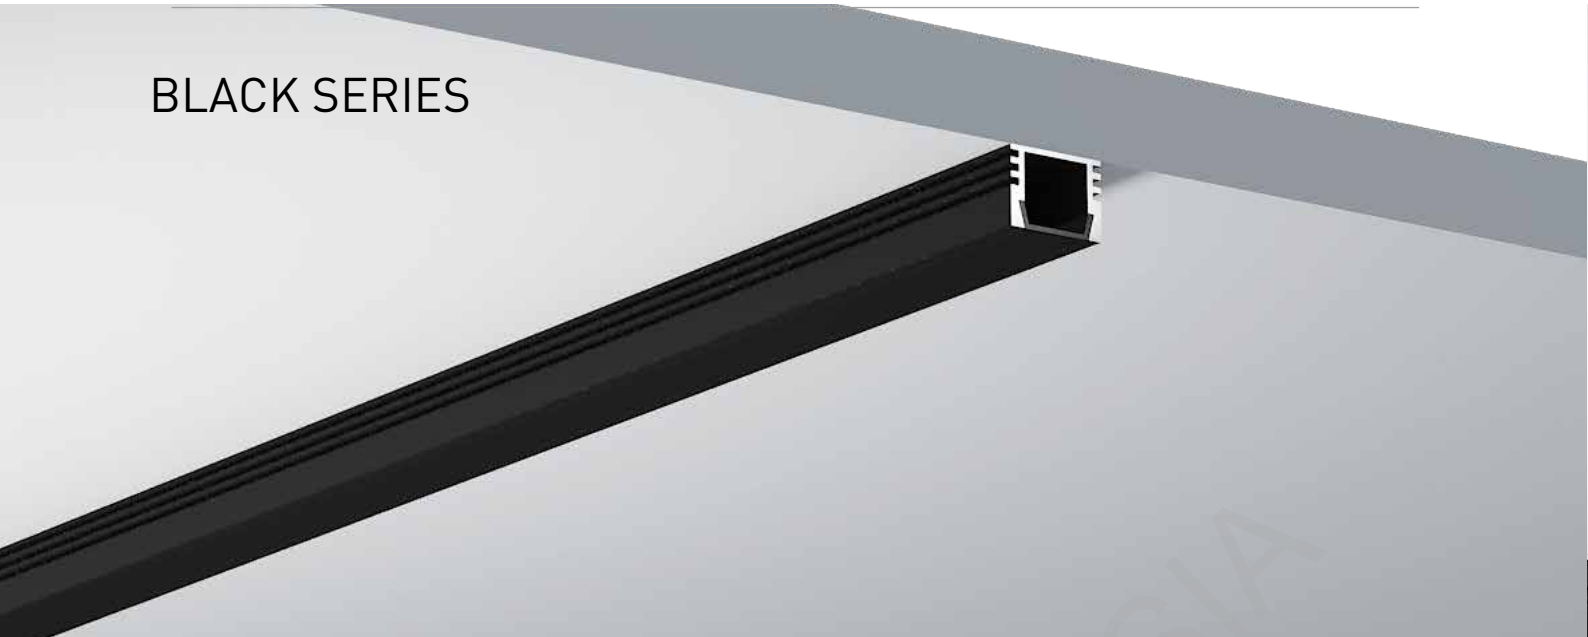

BLACK SERIES

1612