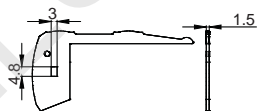

ACCESSORIES

End Cap