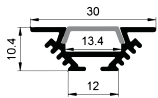

RECESSED SERIES

LE-3010

ALU PROFILE

LE-3010 ALU   6063-T5   1M,2M,3M

COVER

LE-3010 PC   PC   1M,2M,3M   Slide In

ACCESSORIES

End Cap

Clip