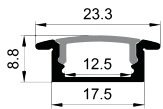

HOT-SALE SERIES

LE-2507D