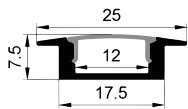

RECESSED SERIES

LE-2507B

ALU PROFILE

LE-2507B ALU 6063-T5 1M,2M,3M

COVER

LE-2507B PC PC 1M,2M,3M Push In

ACCESSORIES

End Cap

Clip