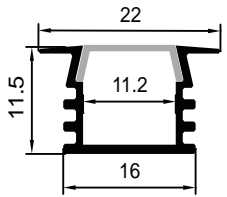

HOT-SALE SERIES

LE-2212

LE-2212B

ALU PROFILE

LE-2212 ALU 6063-T5 1M,2M,3M

Silver Black White

COVER

LE-2212 PC PC 1M,2M,3M Slide In

Opal Diffuser Clear

LE-2212B PC PC 1M,2M,3M Push in

Opal Diffuser Clear

ACCESSORIES

End Cap

White Black Silver

Clip

Stainless steel