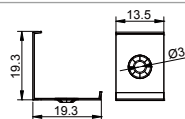

BLACK SERIES

1919D

ALU PROFILE

1919D ALU 6063-T5 1M,2M,3M

Black

COVER

1919D PC PC 1M,2M,3M Push in

Black

Opal

Diffuser

Clear

ACCESSORIES

End Cap

Black

Clip

Stainless steel