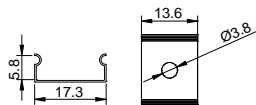

Clip

Stainless steel