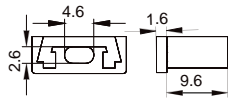

ACCESSORIES

End Cap