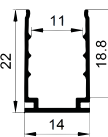

NEON CARD SLOT SERIES

LS-1422U