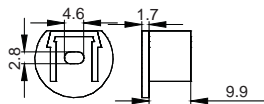

ACCESSORIES

End Cap

White

Black

Silver