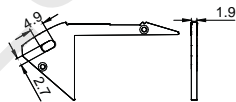

ACCESSORIES

End Cap