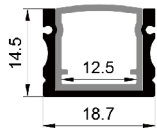

BLACK SERIES

1715W

ALU PROFILE

1715W ALU 6063-T5 1M,2M,3M

COVER

1715W PC PC 1M,2M,3M Push in

ACCESSORIES

End Cap

Other

Clip