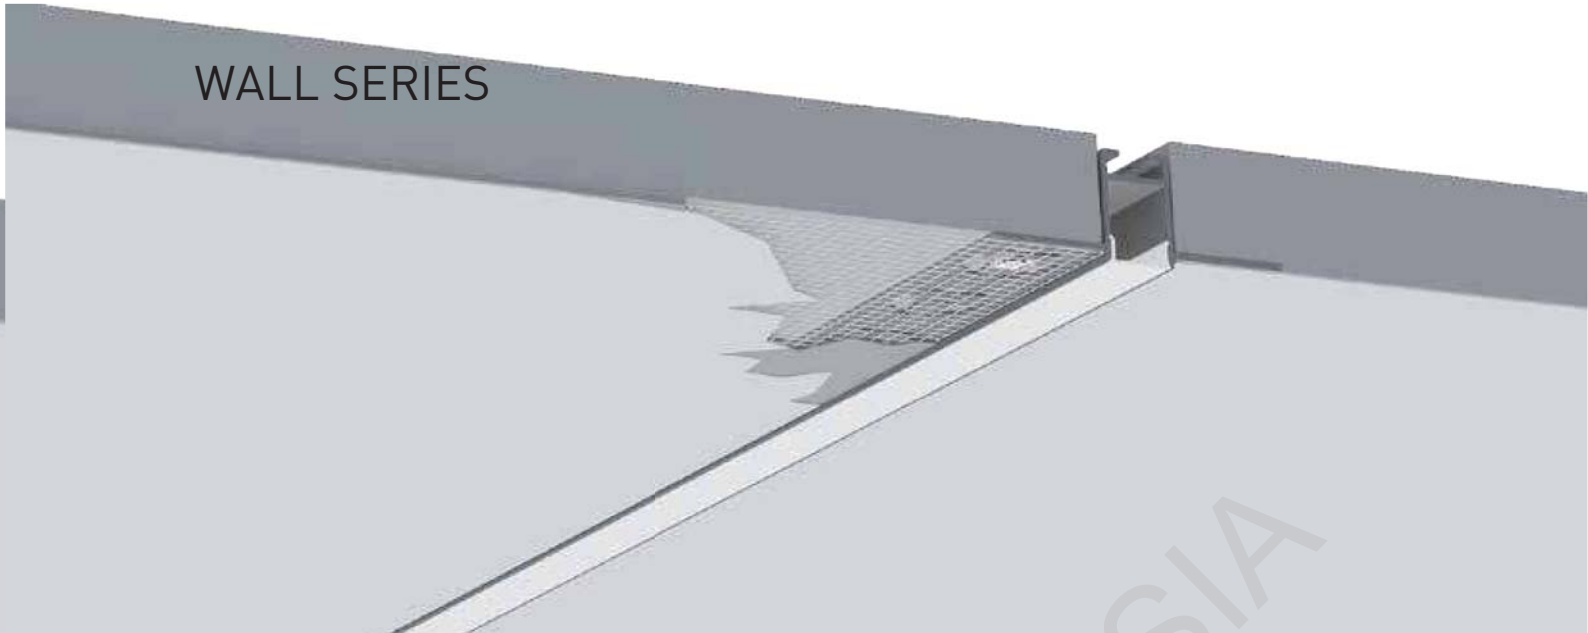

WALL SERIES

LE-5319