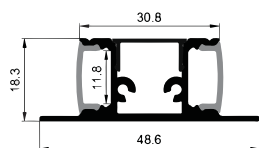

WALL SERIES

LS-1848

ALU PROFILE

LS-1848 ALU 6063-T5 1M,2M,3M

COVER

LS-1848 PC PC 1M,2M,3M Push In

ACCESSORIES

End Cap