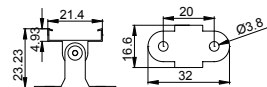

SHELF MAGENATIC SERIES

LM-1716B

ALU PROFILE

LM-1716B ALU 6063-T5 1M,2M,3M

COVER

LM-1716B PC PC 1M,2M,3M Push In

ACCESSORIES

End Cap

Clip

Other

Other