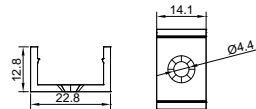

LS-2016

ALU PROFILE

LS-2016 ALU 6063-T5 1M,2M,3M

COVER

LS-2016 PC PC 1M,2M,3M Push In

ACCESSORIES

End Cap

Clip