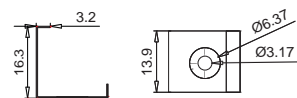

ANGULAR SERIES

LC-1616D

ALU PROFILE

LC-1616D ALU 6063-T5 1M,2M,3M

COVER

LC-1616D PC PC 1M,2M,3M Push in

ACCESSORIES

End Cap

Clip