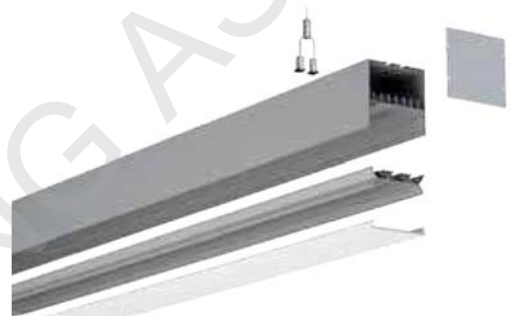

L Shape Connector

90° Connector

Straight Connector

SUSPENDING AND SURFACE SERIES

LP-7675A

LP-7675B

LP-7675C

ALU PROFILE