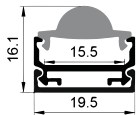

RECESSED SERIES

LC-2019F

ALU PROFILE

LC-2019F ALU 6063-T5 1M,2M,3M

COVER

LC-2019F PC PC 1M,2M,3M Push In

ACCESSORIES

End Cap