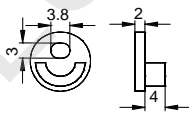

ACCESSORIES

End Cap

Clip