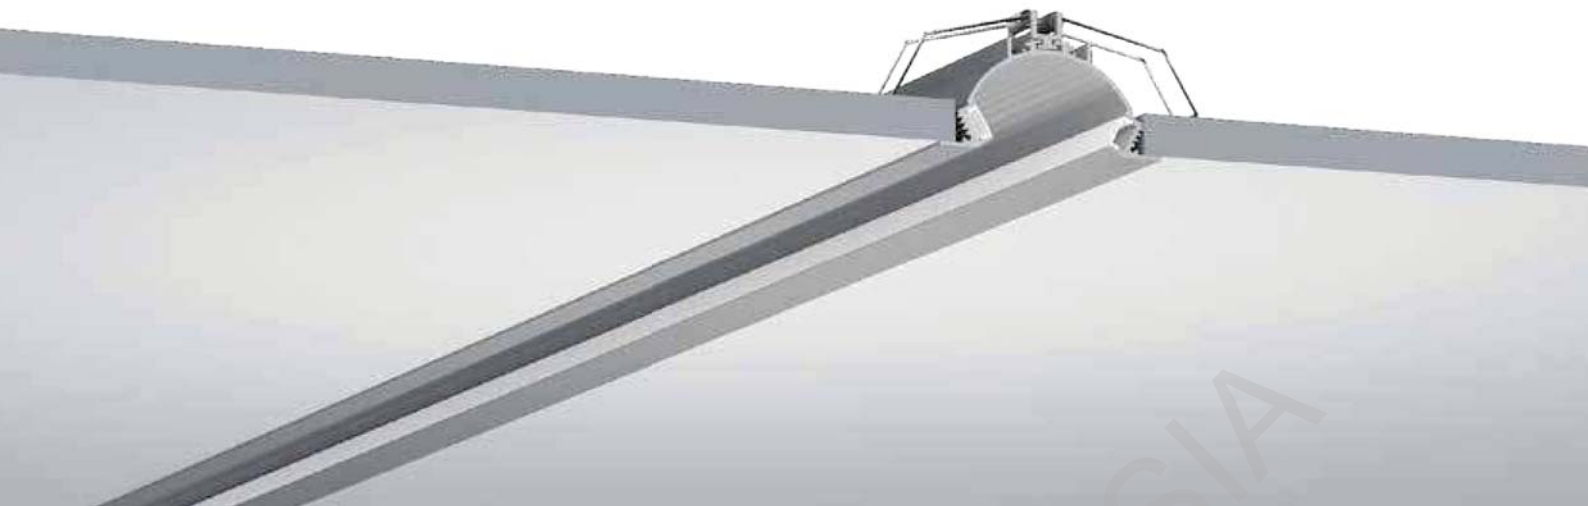

RECESSED SERIES