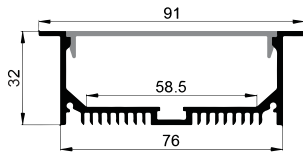

Other

Suspension bracket

RECESSED SERIES

LE-9032

ALU PROFILE

LE-9032 ALU 6063-T5 1M,2M,3M

COVER

LE-9032 PC PC 1M,2M,3M Push In