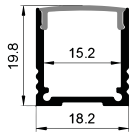

SURFACE MOUNTED SERIES

LS-1819

ALU PROFILE

LS-1819 ALU 6063-T5 1M,2M,3M

COVER

LS-1819 PC PC 1M,2M,3M Push In

ACCESSORIES

End Cap

Clip

Stainless steel

Other

Rotating Bracket