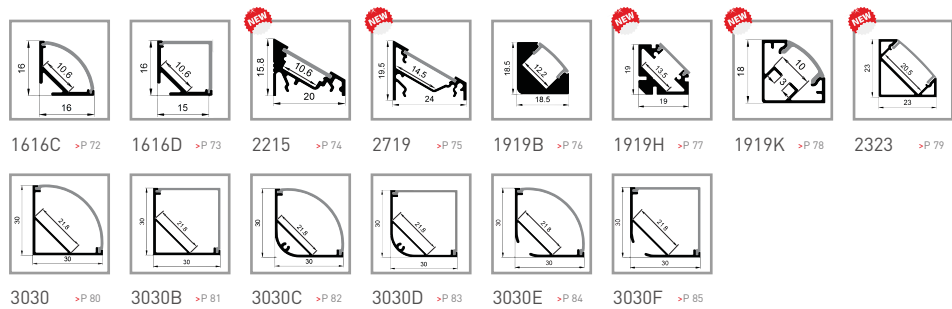

90°Connector

Straight Connector

90°Connector

L Shape connector

Hot-Sale Series

Mini Series

Angular Series

 Surface Mounted Series