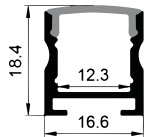

SHELF MAGENATIC SERIES

LM-1718

ALU PROFILE

LM-1718 ALU 6063-T5 1M,2M,3M

COVER

LM-1718 PC PC 1M,2M,3M Push In

ACCESSORIES

End Cap

Clip

Other

Other