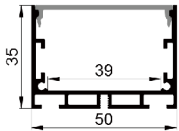

L Shape Connector

90° Connector

Straight Connector

BLACK SERIES

5035

ALU PROFILE

5035 ALU 6063-T5 1M,2M,3M

Black