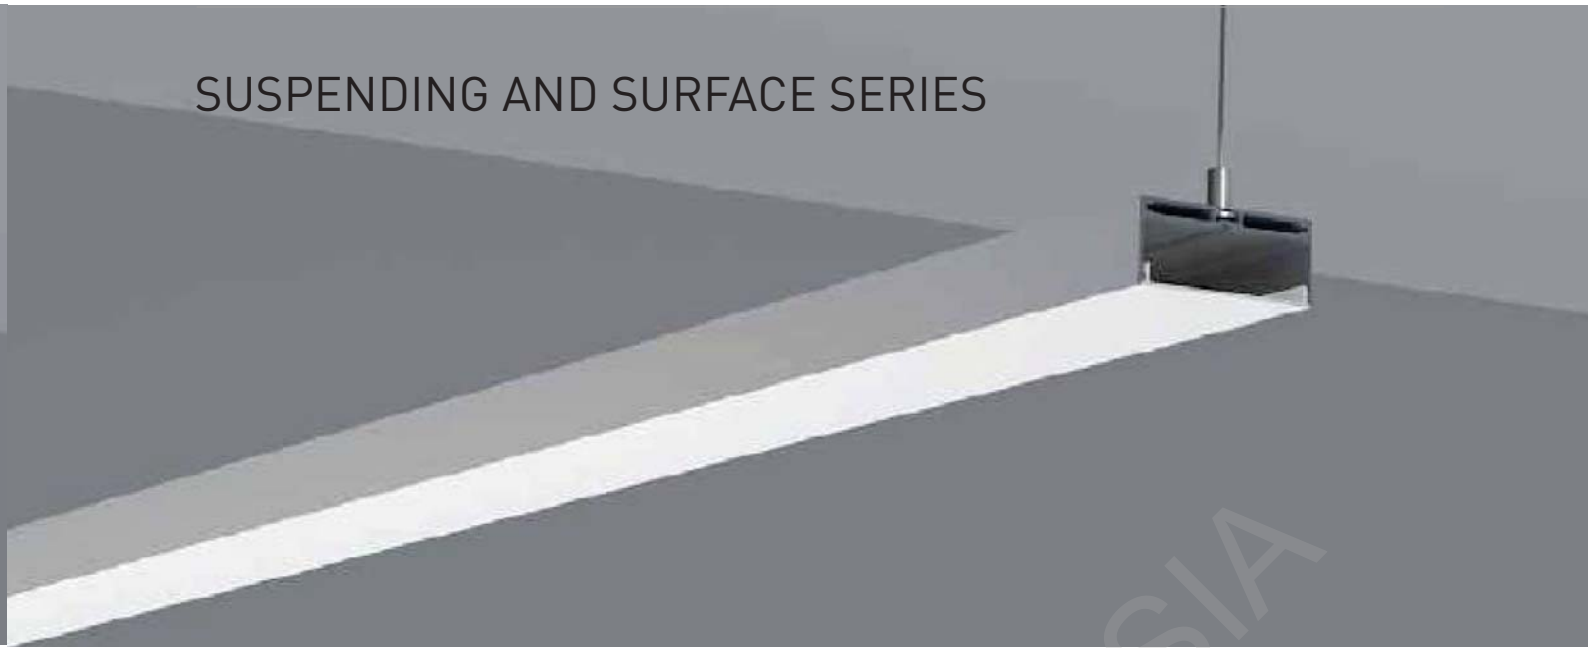

Other

Pendant Kit

L Shape Connector

90° Connector

Straight Connector

SUSPENDING AND SURFACE SERIES

LP-7532

ALU PROFILE