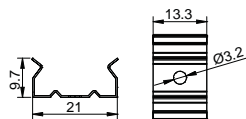

FLOOR SERIES

LF-2126

ALU PROFILE

LF-2126 ALU 6063-T5 1M,2M,3M

COVER

LF-2126 PC PC 1M,2M,3M Push In

ACCESSORIES

End Cap

Clip