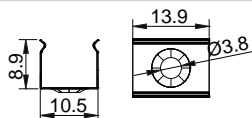

MINI SEREIS

LS-1019K

ALU PROFILE

LS-1019K ALU 6063-T5 1M,2M,3M

COVER

LS-1019K PC PC 1M,2M,3M Push In

ACCESSORIES

End Cap

Clip