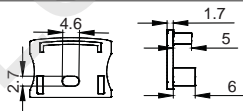

ACCESSORIES

End Cap