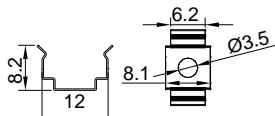

MINI SEREIS

LE-1812k

ALU PROFILE

LE-1812K ALU 6063-T5 1M,2M,3M

COVER

LE-1812K PC PC 1M,2M,3M Push in

ACCESSORIES

End Cap

Clip