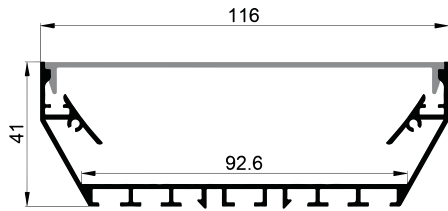

LP-11640

ALU PROFILE

LP-11640 ALU 6063-T5 1M,2M,3M