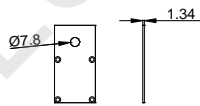

LP-3566 ALU 6063-T5 1M,2M,3M

COVER

LP-3566 PC PC 1M,2M,3M Push In

ACCESSORIES

End Cap

Other

Pendant Kit

L Shape Connector