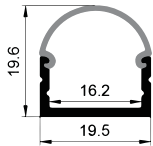

HOT-SALE SERIES

LS-2016

ALU PROFILE

LS-2016 ALU 6063-T5 1M,2M,3M

COVER

LS-2016 PC PC 1M,2M,3M Push In

ACCESSORIES

End Cap

Clip