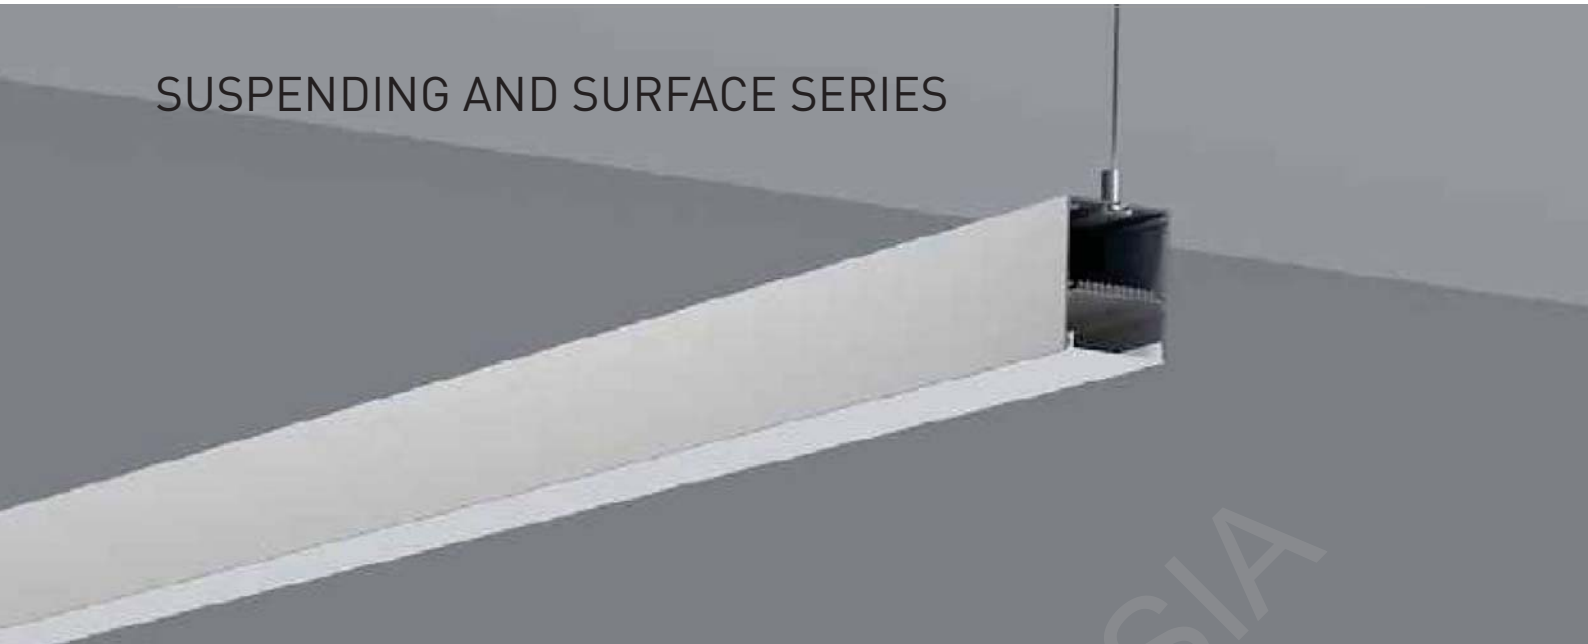

L Shape Connector

90° Connector

Straight Connector

SUSPENDING AND SURFACE SERIES

LP-5078

ALU PROFILE

LP-5078 ALU 6063-T5 1M,2M,3M

COVER