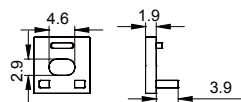

ACCESSORIES

End Cap