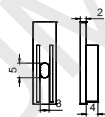

ACCESSORIES

End Cap