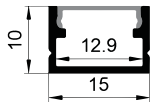

MINI SEREIS

LS-1510