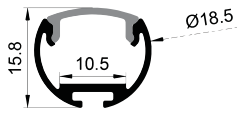

SUSPENDING AND SURFACE SERIES

LP-1818D

ALU PROFILE

LP-1818D ALU 6063-T5 1M,2M,3M

COVER

LP-1818D PC PC 1M,2M,3M Push In

ACCESSORIES

End Cap

Other