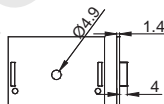

ACCESSORIES

End Cap