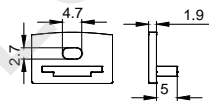

ACCESSORIES

End Cap