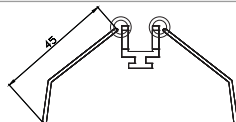

RECESSED SERIES

LE-3525

ALU PROFILE

LE-3525 ALU 6063-T5 1M,2M,3M

COVER

LE-3525 PC PC 1M,2M,3M Push In

ACCESSORIES

End Cap

Other