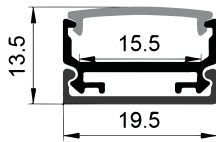

SURFACE MOUNTED SERIES

LS-2019C

ALU PROFILE

LS-2019C ALU 6063-T5 1M,2M,3M

COVER

LS-2019C PC PC 1M,2M,3M Push In

ACCESSORIES

End Cap