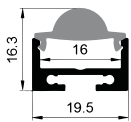

LP-2016F ALU 6063-T5 1M,2M,3M

COVER

LP-2016F PC PC 1M,2M,3M Push In

ACCESSORIES

RECESSED SERIES

LP-2119F

ALU PROFILE

LP-2119F ALU 6063-T5 1M,2M,3M