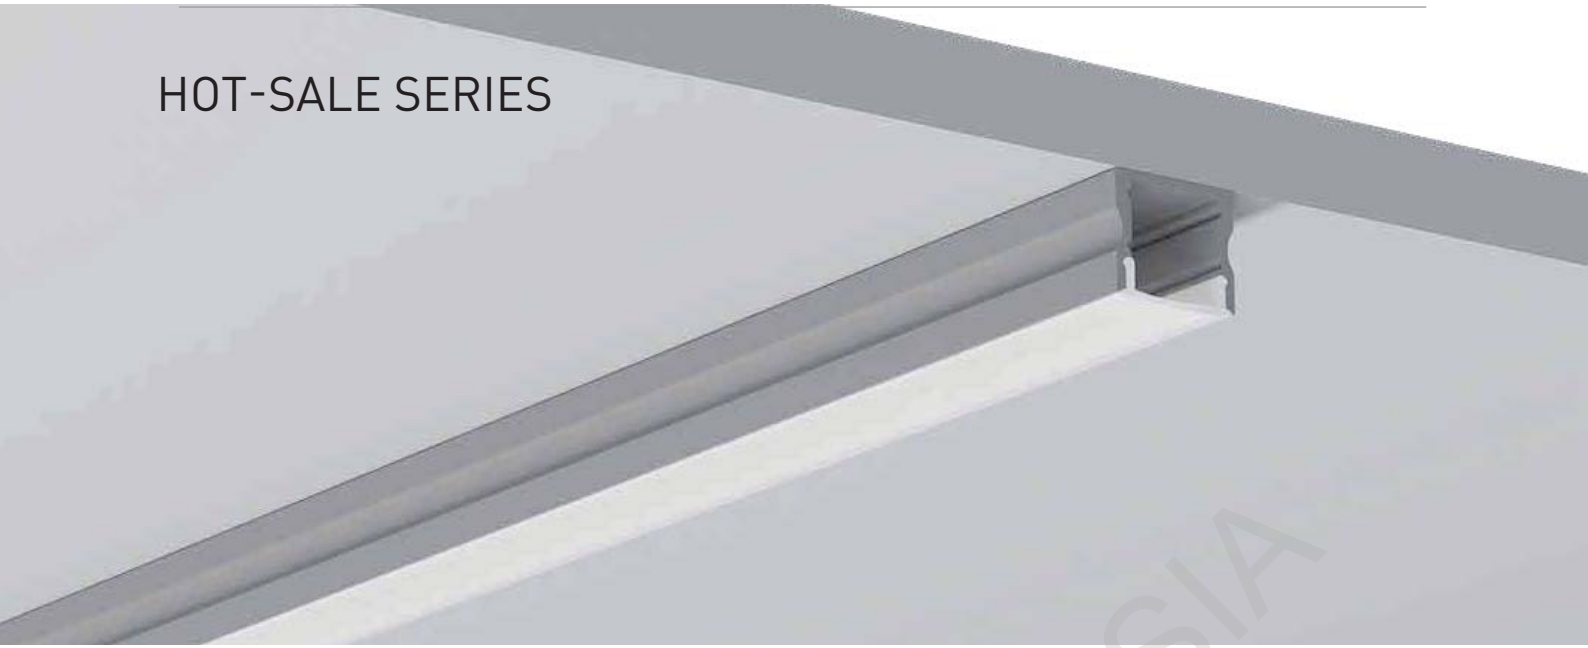

HOT-SALE SERIES

LS-1715B