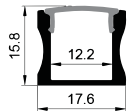

HOT-SALE SERIES

LS-1715