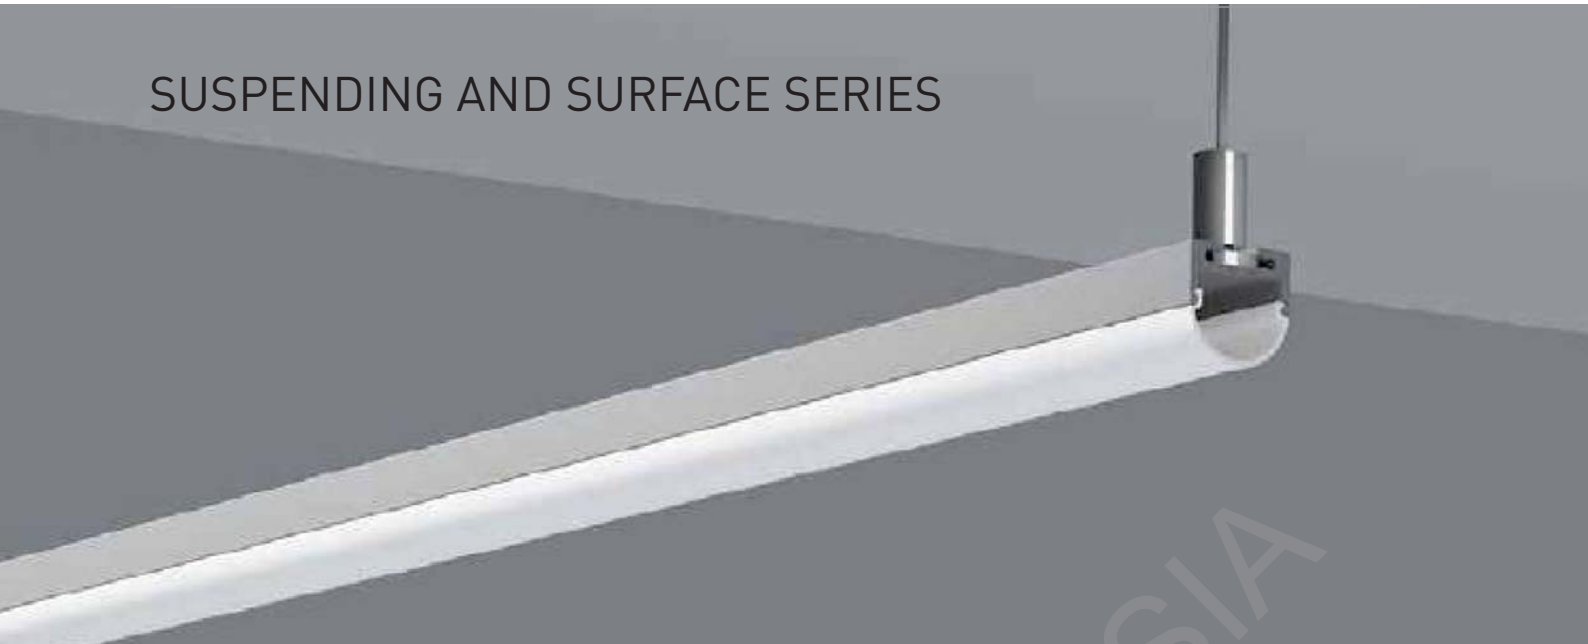

SUSPENDING AND SURFACE SERIES

LP-2119

LP-2119B

LP-2119C