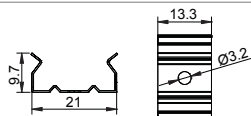

IP44 WATERPROOF SERIES

LE-2515W

ALU PROFILE

LE-2515W ALU 6063-T5 1M,2M,3M

LE-1201 ALU 6063-T5 1M,2M,3M

COVER

LE-2515W PC PC 1M,2M,3M Push in

ACCESSORIES

End Cap

End Cap

Clip