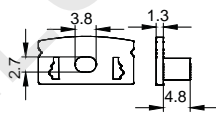

WALL SERIES

LE-2217

ALU PROFILE

LE-2217 ALU 6063-T5 1M,2M,3M

COVER

LE-2217 PC PC 1M,2M,3M Push In

ACCESSORIES

End Cap