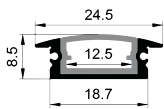

IP44 WATERPROOF SERIES

LE-2507W

ALU PROFILE

LE-2507W ALU 6063-T5 1M,2M,3M

LE-1201 ALU 6063-T5 1M,2M,3M

COVER

LE-2507W PC PC 1M,2M,3M Push in

ACCESSORIES

End Cap

End Cap

Clip