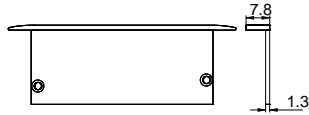

ACCESSORIES

End Cap

White

Black

Silver

ILLUMINATING ASIA