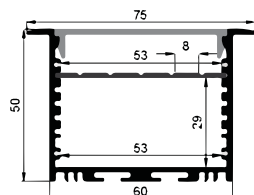

RECESSED SERIES

LE-7050C