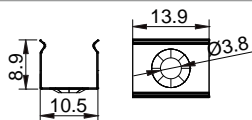

Stainless steel