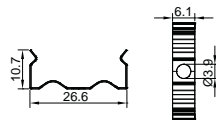

SUSPENDING AND SURFACE SERIES

LS-2625

ALU PROFILE

LS-2625 ALU 6063-T5 1M,2M,3M

COVER

LS-2625 PC PC 1M,2M,3M Slide In

ACCESSORIES

End Cap

Clip