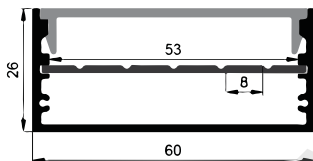

LS-6026B

LS-6026C