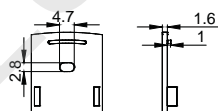

ACCESSORIES

End Cap