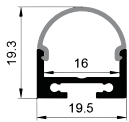

SUSPENDING AND SURFACE SERIES

LP-2119

LP-2119B

LP-2119C

ALU PROFILE

LP-2119 ALU 6063-T5 1M,2M,3M

COVER

LP-2119 PC PC 1M,2M,3M Push In

ACCESSORIES

End Cap

Other

Pendant Kit