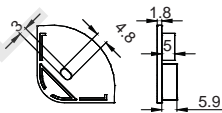

ACCESSORIES

End Cap

White

Black

Silver

Clip