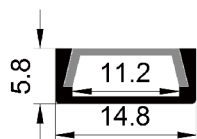

BLACK SERIES

1506

ALU PROFILE

1506 ALU 6063-T5 1M,2M,3M

Black

COVER

1506 PC PC 1M,2M,3M

Push in

Black

Opal

Diffuser

Clear

ACCESSORIES

End Cap

Black

Clip

Stainless steel