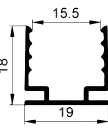

NEON CARD SLOT SERIES

LS-1918U