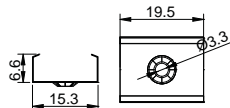

SURFACE MOUNTED SERIES

LS-1815

ALU PROFILE

LS-1815 ALU 6063-T5 1M,2M,3M

Silver

Black

White

COVER

LS-1815 PC PC 1M,2M,3M Push In

Opal

Diffuser

Clear

ACCESSORIES

End Cap

Clip

Other