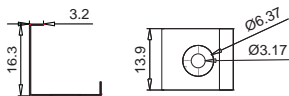

White

Black

Silver

Clip

Stainless steel

Other