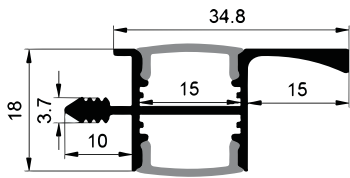

CABINET SPECIAL SERIES

LE-3418B

ALU PROFILE

LE-3418B ALU 6063-T5 1M,2M,3M

Silver

Black

White

COVER