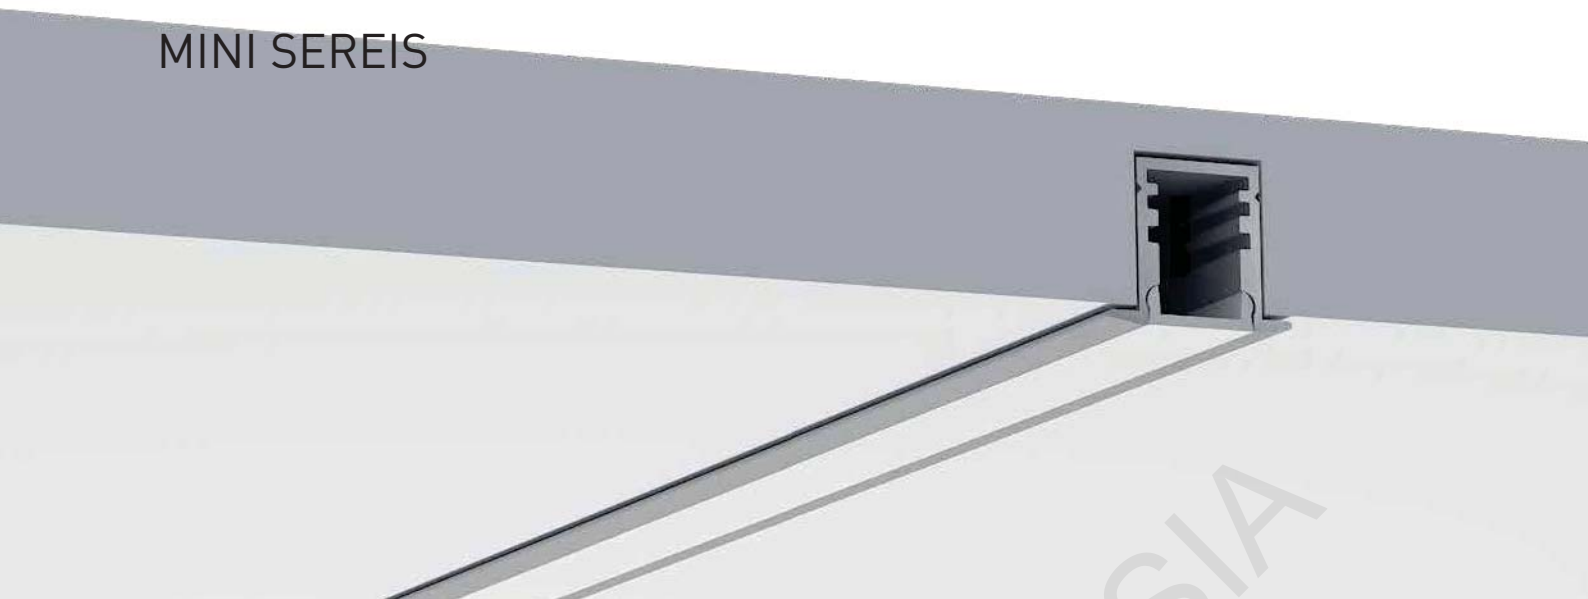

MINI SEREIS

LE-1812k