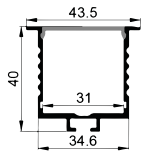

RECESSED SERIES

LE-3535G

ALU PROFILE

LE-3535G ALU 6063-T5 1M,2M,3M

COVER

LE-3535G PC PC 1M,2M,3M Push In

ACCESSORIES

End Cap

Other