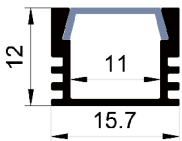

BLACK SERIES

1612

ALU PROFILE

1612 ALU 6063-T5 1M,2M,3M

Black

COVER

1612 PC PC 1M,2M,3M

Push in

Black

Opal

Diffuser

Clear

ACCESSORIES

End Cap

Black

Clip

Stainless steel