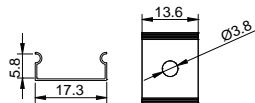

MINI SEREIS

LS-1415K

ALU PROFILE

LS-1415K ALU 6063-T5 1M,2M,3M

COVER

LS-1415K PC PC 1M,2M,3M Push In

ACCESSORIES

End Cap

Clip

Stainless steel