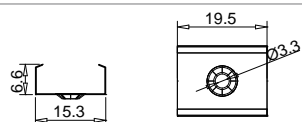

HOT-SALE SERIES

LE-2206

LE-2206B

ALU PROFILE

LE-2206 ALU 6063-T5 1M,2M,3M

COVER

LE-2206 PC PC 1M,2M,3M Slide In

LE-2206B PC PC 1M,2M,3M Push in

ACCESSORIES

End Cap

Clip