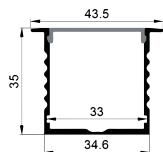

RECESSED SERIES

LE-3535B

ALU PROFILE

LE-3535B ALU 6063-T5 1M,2M,3M

COVER

LE-3535B PC PC 1M,2M,3M Push In

ACCESSORIES

End Cap

Other