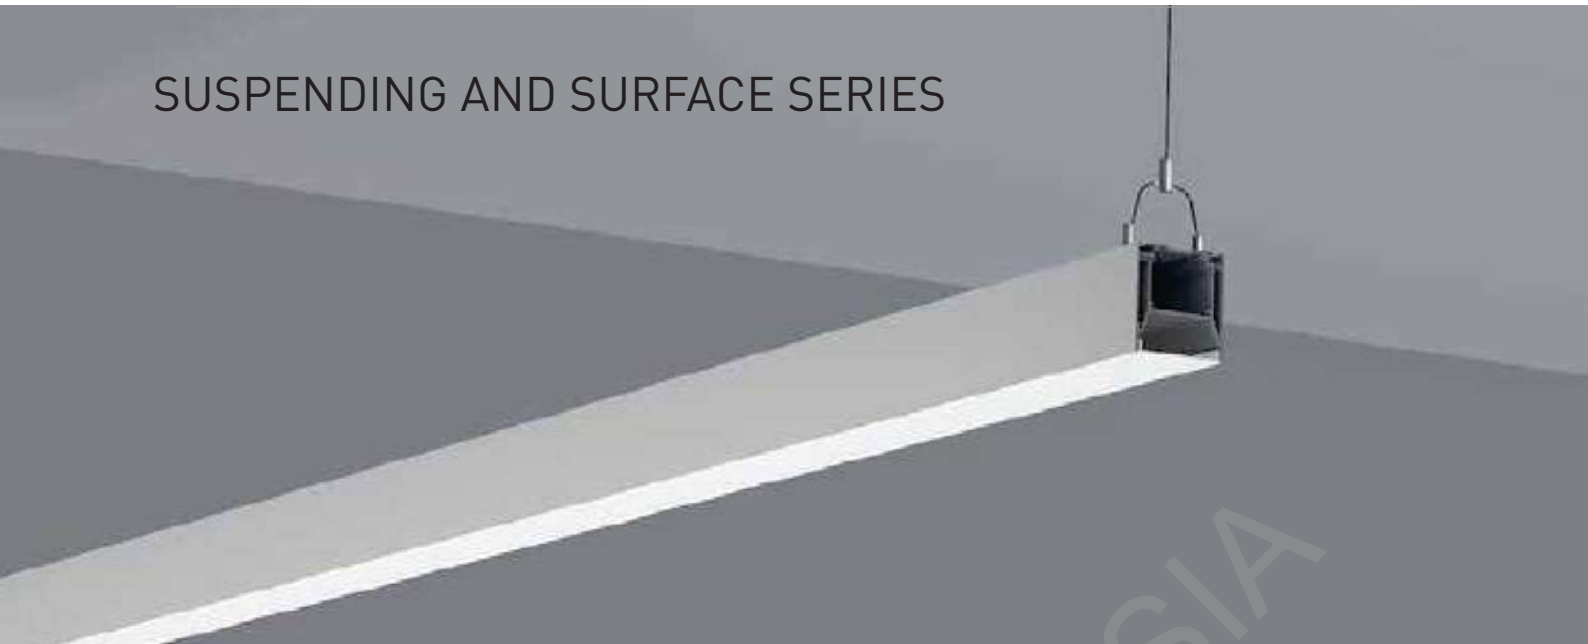

L Shape Connector

90° Connector

Straight Connector

SUSPENDING AND SURFACE SERIES

LP-7575

ALU PROFILE

LP-7575 ALU 6063-T5 1M,2M,3M

COVER