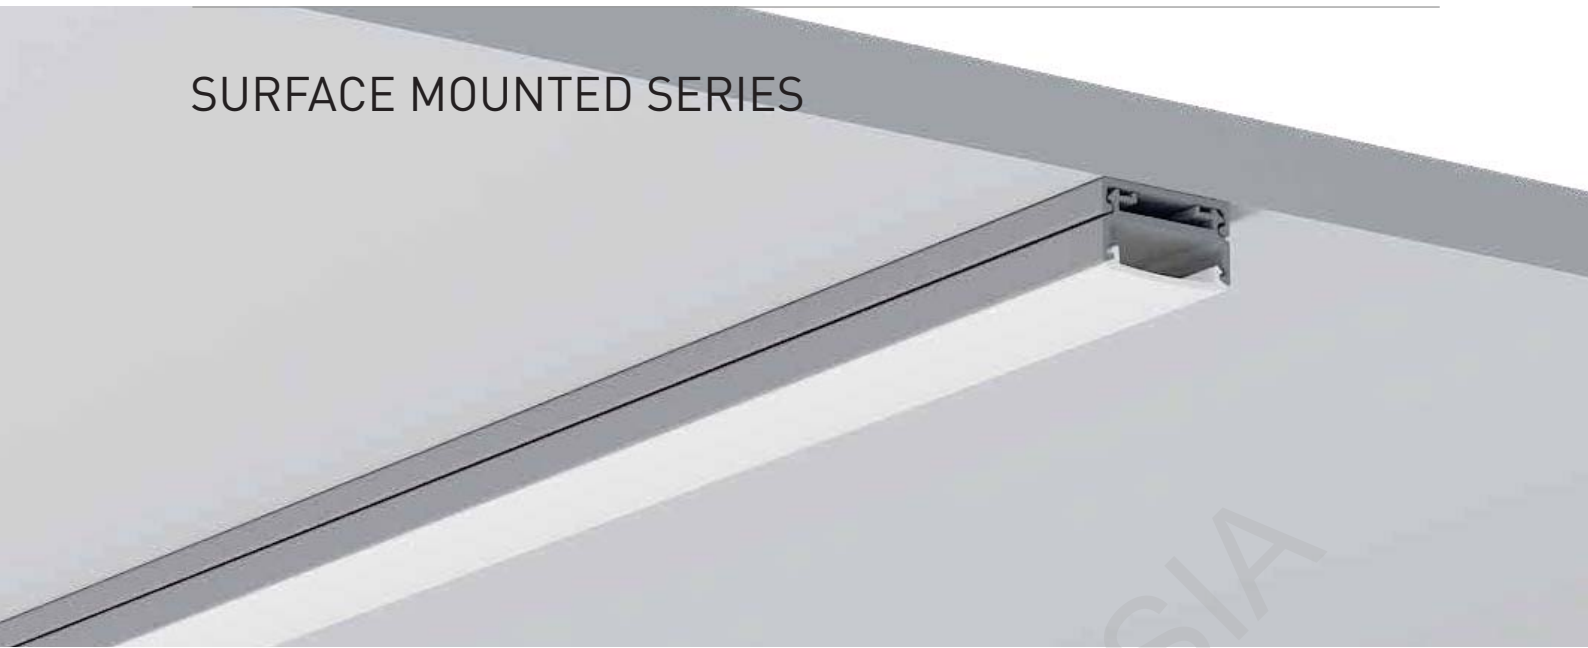

LS-2019B PC PC 1M,2M,3M Push In

ACCESSORIES

End Cap

SURFACE MOUNTED SERIES

LS-2019C

ALU PROFILE

LS-2019C ALU 6063-T5 1M,2M,3M

COVER