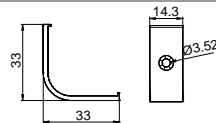

ANGULAR SERIES

LC-3030F

ALU PROFILE

LC-3030F ALU 6063-T5 1M,2M,3M

COVER

LC-3030F PC PC 1M,2M,3M Push In

ACCESSORIES

End Cap

Clip

Other