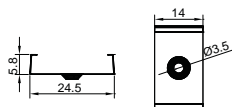

SURFACE MOUNTED SERIES

LS-2416

ALU PROFILE

LS-2416 ALU 6063-T5 1M,2M,3M

COVER

LS-2416 PC PC 1M,2M,3M Push In

ACCESSORIES

End Cap

Clip

Stainless steel