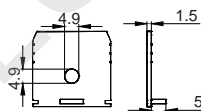

ACCESSORIES

End Cap