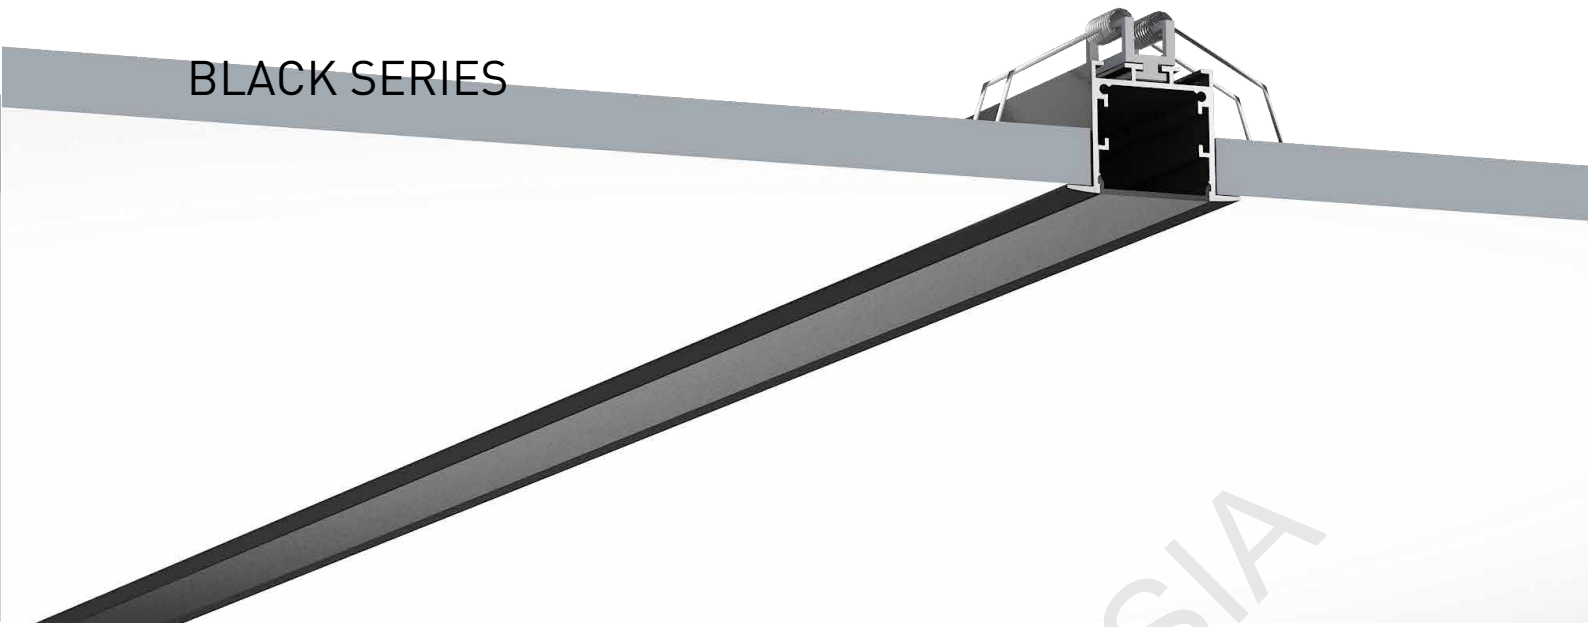

BLACK SERIES

3535E