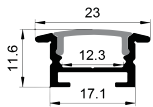

Other

Rotating Bracket

SHELF MAGENATIC SERIES

LM-2512

ALU PROFILE

LM-2512 ALU 6063-T5 1M,2M,3M

COVER

LM-2512 PC PC 1M,2M,3M Push In