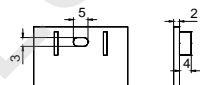

ACCESSORIES

End Cap

White