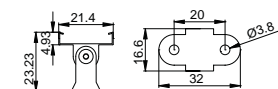

SURFACE MOUNTED SERIES

LS-1813

ALU PROFILE

LS-1813 ALU 6063-T5 1M,2M,3M

COVER

LS-1813 PC PC 1M,2M,3M Push In

ACCESSORIES

End Cap

Clip

Other