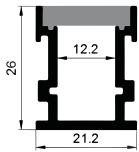

FLOOR SERIES

LF-2126

ALU PROFILE

LF-2126 ALU 6063-T5 1M,2M,3M

COVER

LF-2126 PC PC 1M,2M,3M Push In

ACCESSORIES

End Cap

Clip