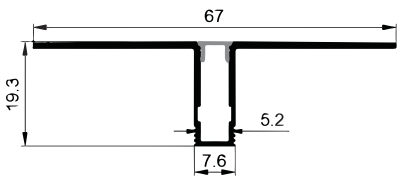

WALL SERIES

LE-6718

ALU PROFILE

LE-6718 ALU   6063-T5   1M,2M,3M

COVER

LE-6718 PC   PC   1M,2M,3M   Push In

ACCESSORIES

End Cap