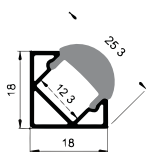

RECESSED SERIES

LC-1919F

ALU PROFILE

LC-1919F ALU 6063-T5 1M,2M,3M

COVER

LC-1919F PC PC 1M,2M,3M Push In

ACCESSORIES

End Cap

Clip