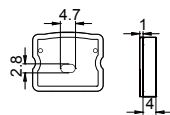

ACCESSORIES

End Cap