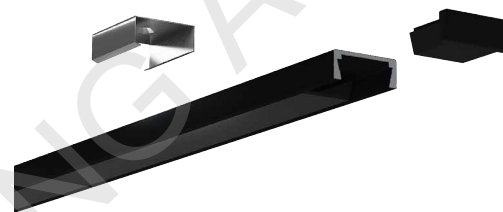

BLACK SERIES

1506

ALU PROFILE

1506 ALU 6063-T5 1M,2M,3M

Black

COVER

1506 PC PC 1M,2M,3M

Push in

Black

Opal

Diffuser

Clear

ACCESSORIES

End Cap

Black

Clip

Stainless steel