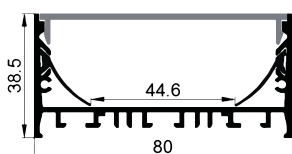

LP-8078

LP-8078B