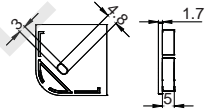

ACCESSORIES

End Cap