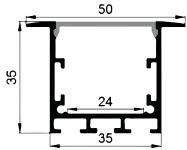

L Shape Connector

90° Connector

Straight Connector

HOT-SALE SERIES

LE-3535E

ALU PROFILE

LE-3535E ALU 6063-T5 1M,2M,3M

COVER