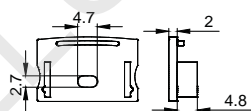

ACCESSORIES

End Cap