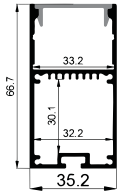

SUSPENDING AND SURFACE SERIES

LP-3566

ALU PROFILE

LP-3566 ALU 6063-T5 1M,2M,3M

COVER

LP-3566 PC PC 1M,2M,3M Push In

ACCESSORIES

End Cap

Other