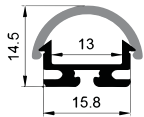

LS-1815

ALU PROFILE

LS-1815 ALU 6063-T5 1M,2M,3M