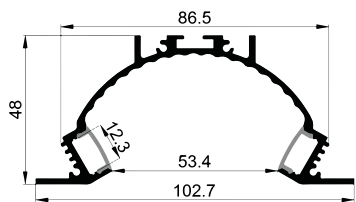

RECESSED SERIES

LE-10048

ALU PROFILE

LE-10048 ALU 6063-T5 1M,2M,3M

COVER

LE-10048 PC PC 1M,2M,3M Push In

ACCESSORIES

End Cap

Other