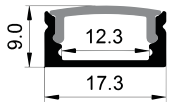

HOT-SALE SERIES

LS-1707D

ALU PROFILE

LS-1707D ALU 6063-T5 1M,2M,3M

COVER

LS-1707D PC PC 1M,2M,3M Push In

ACCESSORIES

End Cap

Clip

plastic