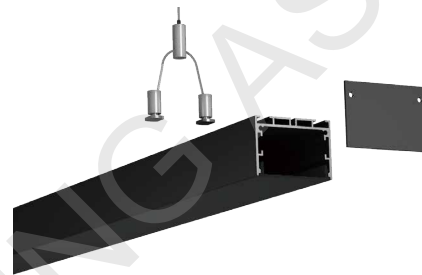

L Shape Connector

90° Connector

Straight Connector

BLACK SERIES

5035

ALU PROFILE

5035 ALU 6063-T5 1M,2M,3M

Black