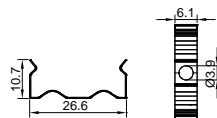

Stainless steel