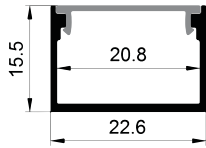

SURFACE MOUNTED SERIES

LS-2316

ALU PROFILE

LS-2316 ALU 6063-T5 1M,2M,3M

COVER

LS-2316 PC PC 1M,2M,3M Push In

ACCESSORIES

End Cap

Clip