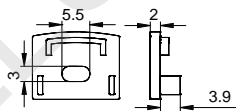

ACCESSORIES

End Cap