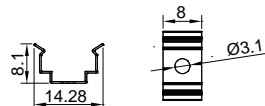

MINI SEREIS

LS-1307

ALU PROFILE

LS-1307 ALU 6063-T5 1M,2M,3M

COVER

LS-1307 PC PC 1M,2M,3M Push In

ACCESSORIES

End Cap

Clip