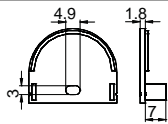

ACCESSORIES

End Cap

White