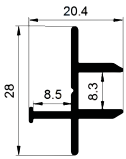

CABINET SPECIAL SERIES

LS-2028

ALU PROFILE

LS-2028 ALU

6063-T5

1M,2M,3M