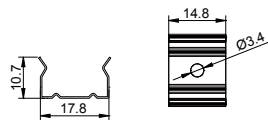

Stainless steel