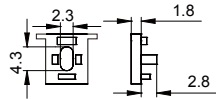

ACCESSORIES

End Cap