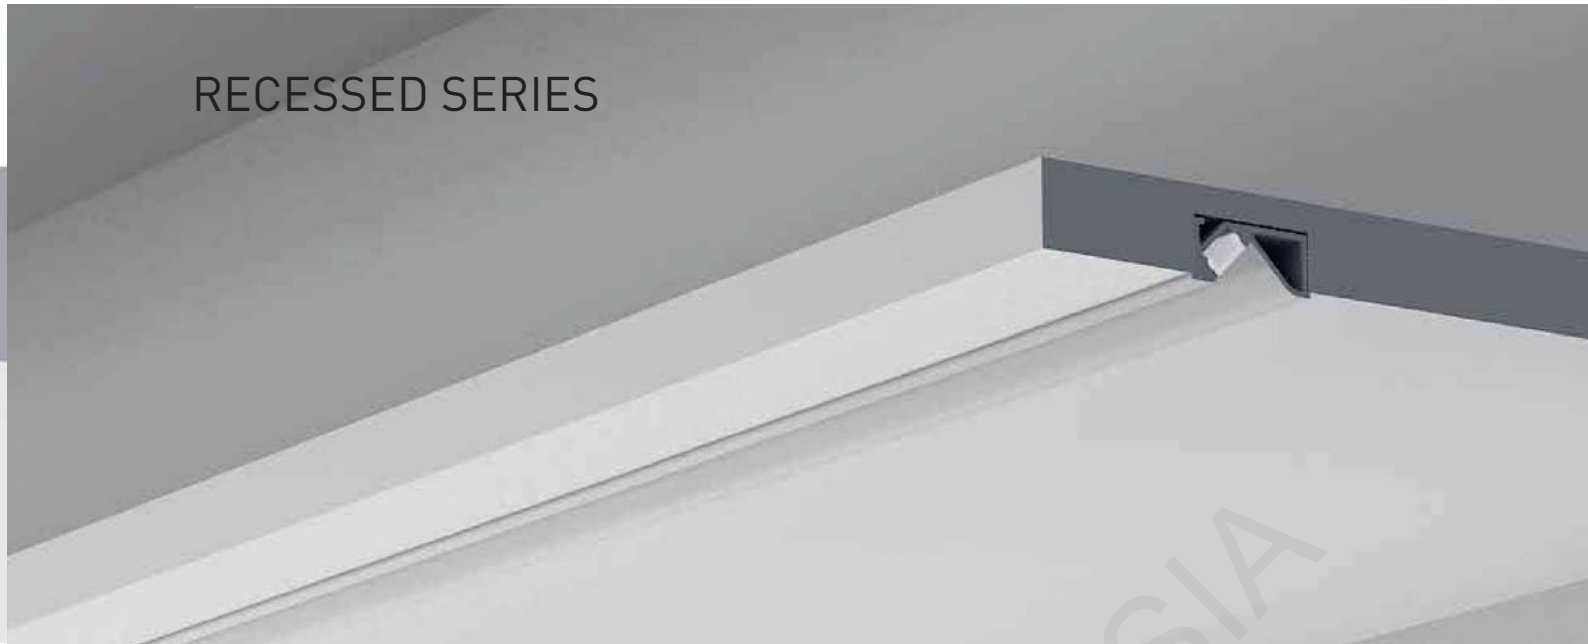

RECESSED SERIES

LE-2411