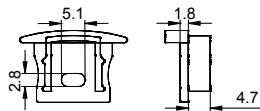

ACCESSORIES

End Cap