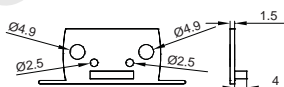

ACCESSORIES

End Cap