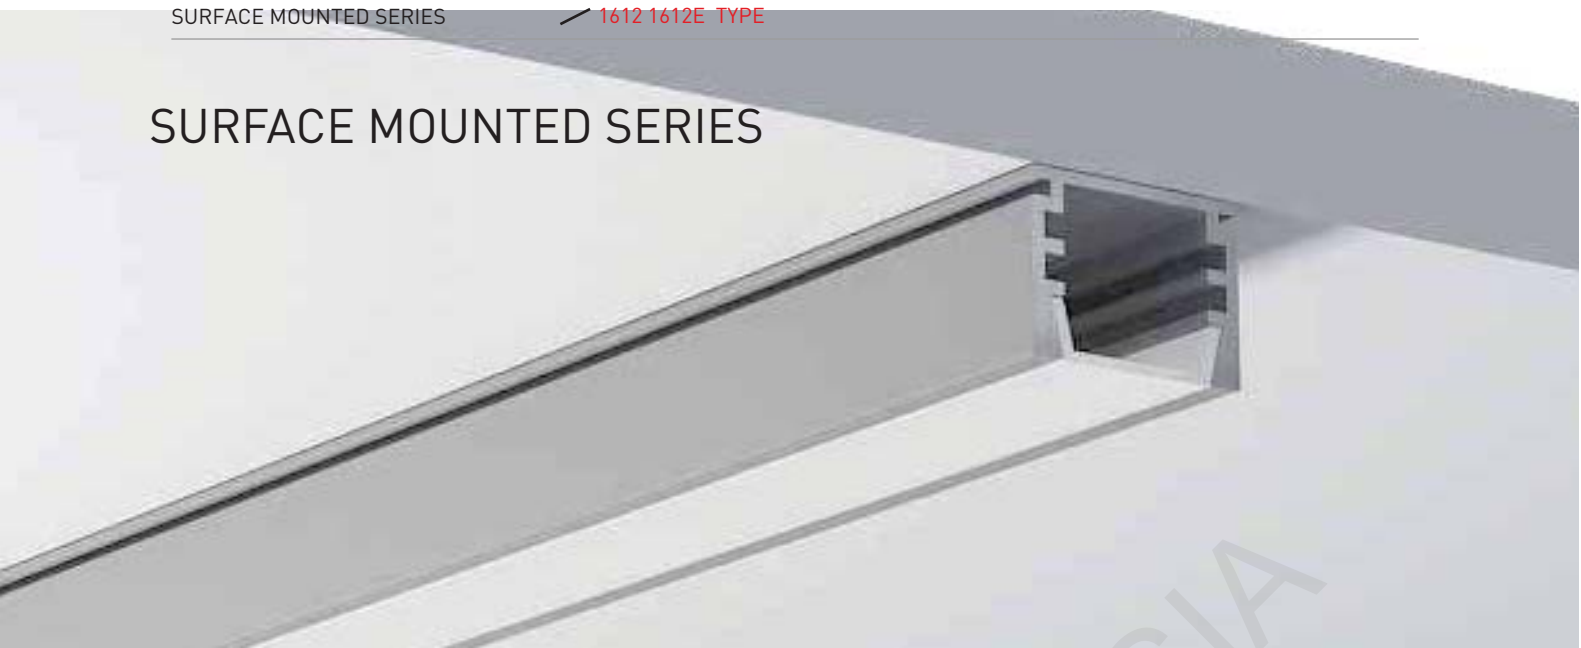

SURFACE MOUNTED SERIES

LS-1612C

LS-1612E

ALU PROFILE