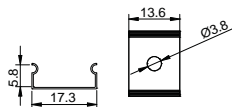

LS-1831 ALU 6063-T5 1M,2M,3M

COVER

LS-1831 PC PC 1M,2M,3M Push In

ACCESSORIES

End Cap

Clip

SURFACE MOUNTED SERIES

LS-3011