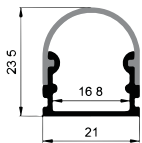

HOT-SALE SERIES

LS-2114B

ALU PROFILE

LS-2114B ALU 6063-T5 1M,2M,3M

COVER

LS-2114B PC PC 1M,2M,3M Slide In

ACCESSORIES

End Cap

Clip