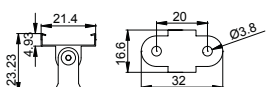

Rotating Bracket