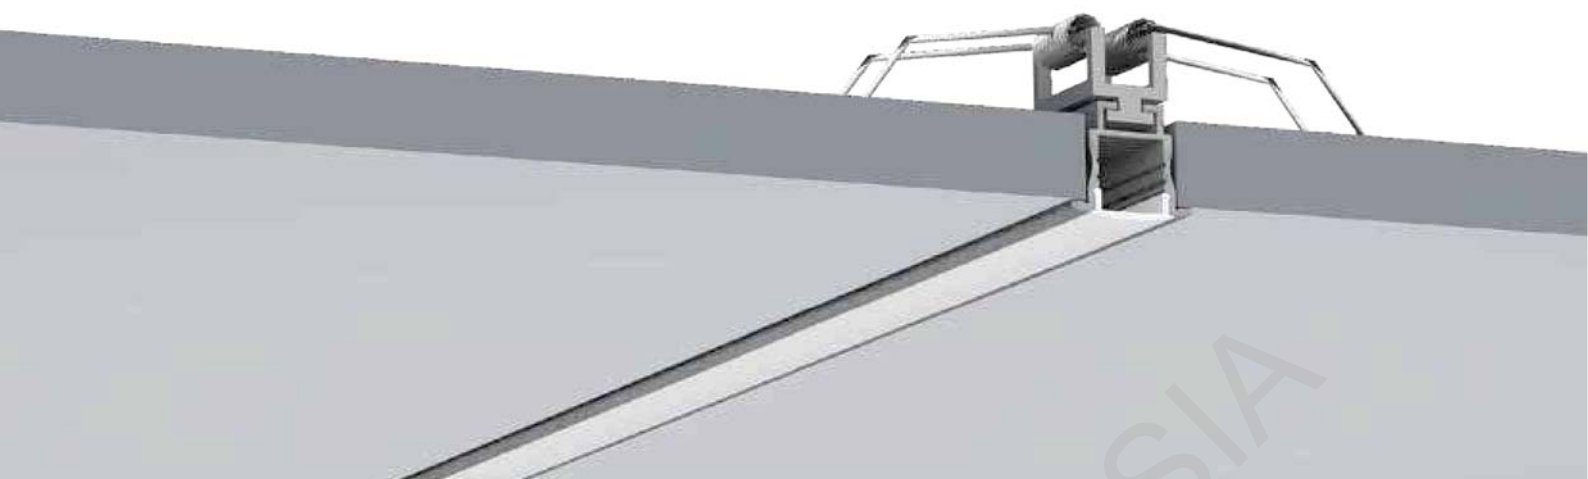

RECESSED SERIES

LE-2520