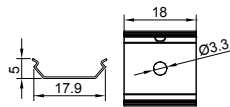

Stainless steel