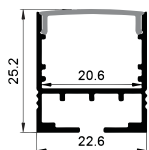

SUSPENDING AND SURFACE SERIES

LP-2325

ALU PROFILE

LP-2325 ALU 6063-T5 1M,2M,3M

COVER

LP-2325 PC PC 1M,2M,3M Push In

ACCESSORIES

End Cap

Other