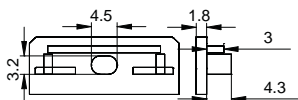

ACCESSORIES

End Cap