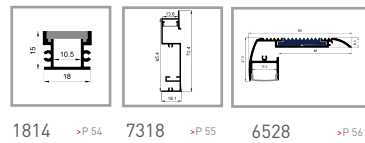

Ground installation