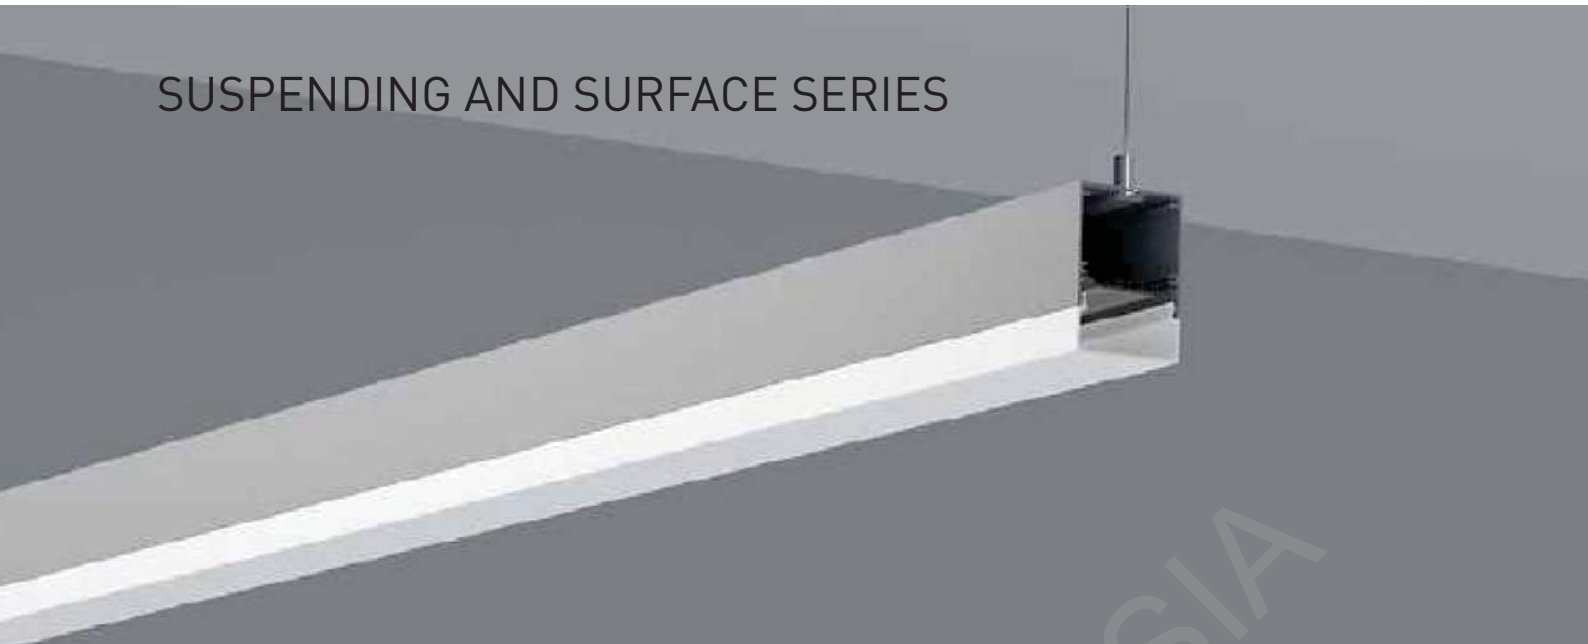

Other

Pendant Kit

L Shape Connector

90° Connector

Straight Connector

SUSPENDING AND SURFACE SERIES

LP-5575B

ALU PROFILE