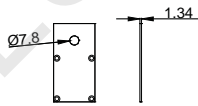

ACCESSORIES

End Cap