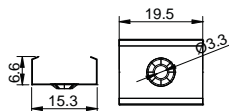

Stainless steel

Other

Rotating Bracket

COVER

LS-1818B PC

PC

1M,2M,3M

Slide In