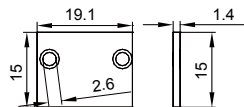

ACCESSORIES

End Cap