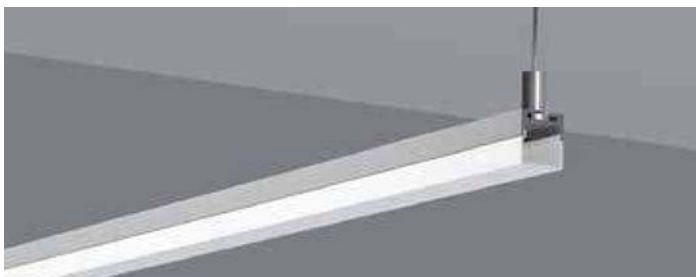

COVER

LP-2119B PC

PC

1M,2M,3M

Push In

Opal

Diffuser

Clear

ACCESSORIES

End Cap

White

Black

Silver

COVER

LP-2119C PC

PC

1M,2M,3M

Push In

Opal

Diffuser

Clear

ACCESSORIES

End Cap

White

Black

Silver