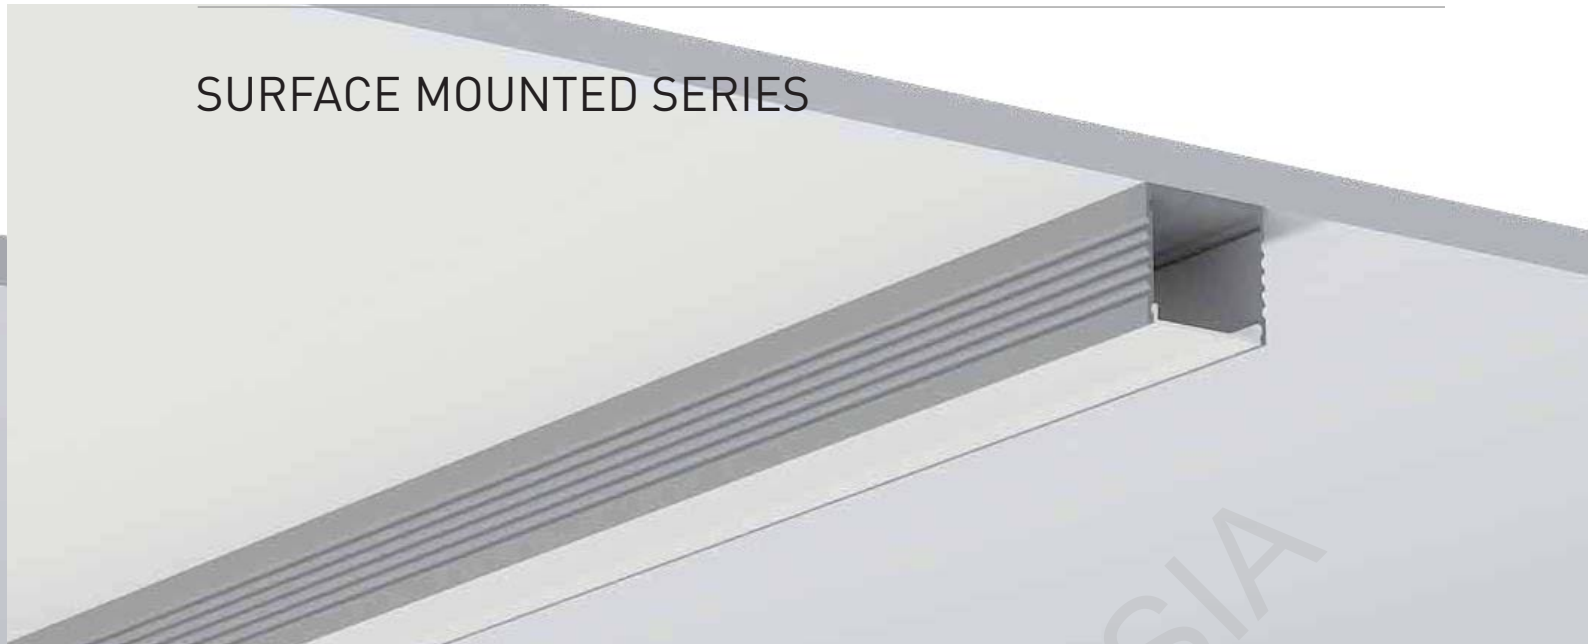

ALU PROFILE

LS-3031 ALU 6063-T5 1M,2M,3M

COVER

LS-3031 PC PC 1M,2M,3M Push In

ACCESSORIES

End Cap

SURFACE MOUNTED SERIES

LS-3535