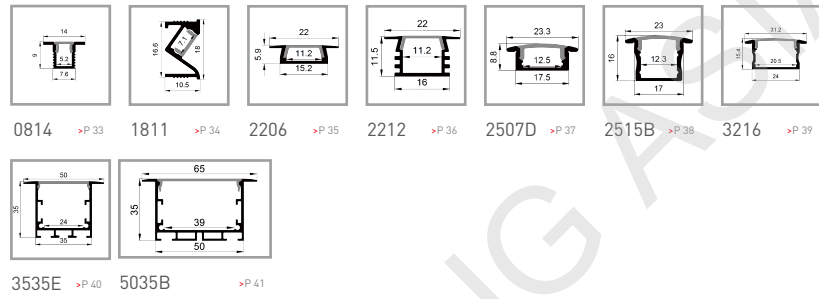

Recessed Series