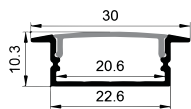

White Black Silver

Clip

HOT-SALE SERIES

LE-2810

ALU PROFILE

LE-2810 ALU 6063-T5 1M,2M,3M

Silver Black White

COVER