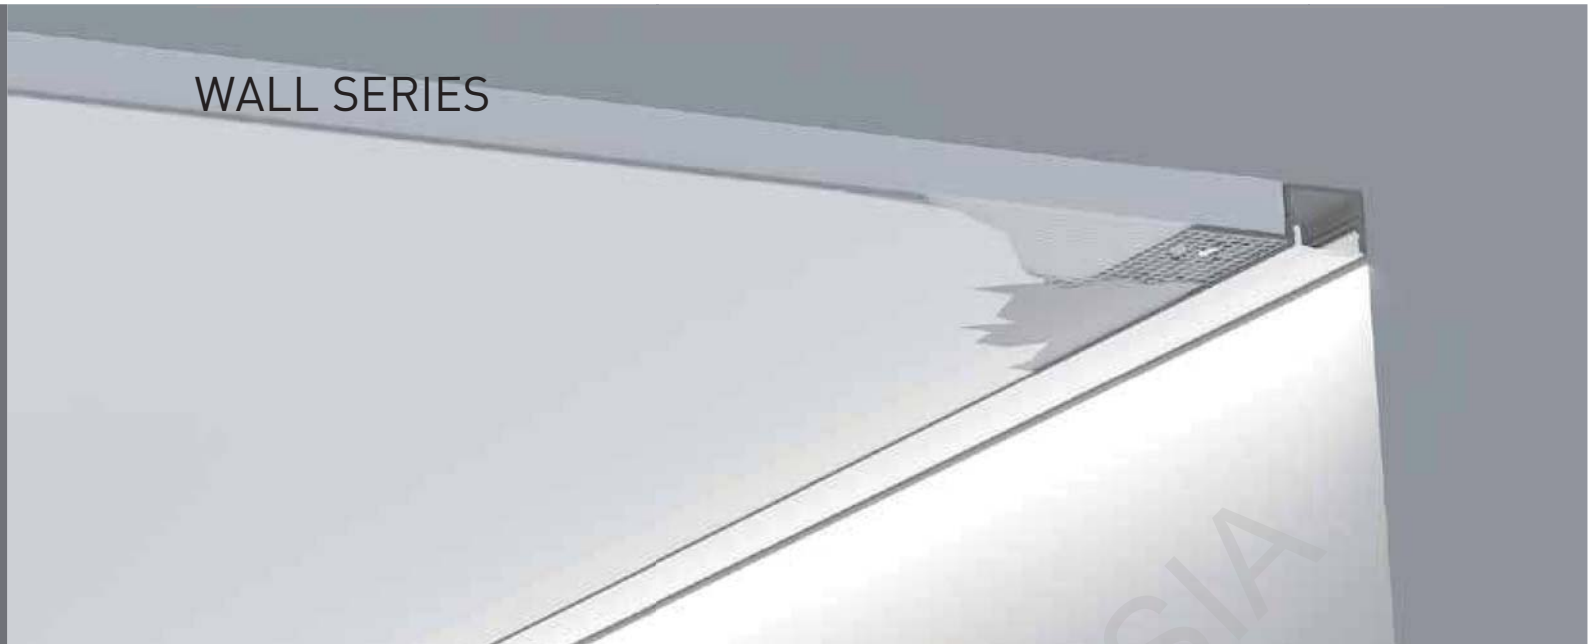

WALL SERIES

LE-3712