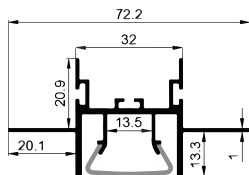

Clear

ACCESSORIES

End Cap

White

Black

Silver

WALL SERIES

LE-7235