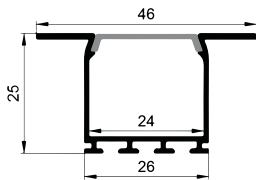

LE-4725

ALU PROFILE

LE-4725 ALU 6063-T5 1M,2M,3M