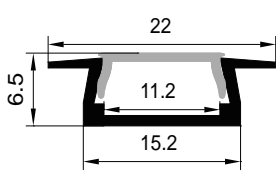

HOT-SALE SERIES

LE-2206

LE-2206B

ALU PROFILE

LE-2206 ALU 6063-T5 1M,2M,3M

COVER

LE-2206 PC PC 1M,2M,3M Slide In

LE-2206B PC PC 1M,2M,3M Push in