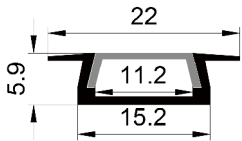

BLACK SERIES

2206

ALU PROFILE

2206 ALU 6063-T5 1M,2M,3M

Black

COVER

2206 PC PC 1M,2M,3M Push in

Black

Opal

Diffuser

Clear

ACCESSORIES

End Cap

Black

Clip

Stainless steel