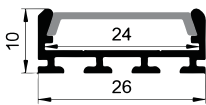

SUSPENDING AND SURFACE SERIES

LS-2610

ALU PROFILE

LS-2610 ALU 6063-T5 1M,2M,3M

COVER

LS-2610 PC PC 1M,2M,3M Slide In

ACCESSORIES

End Cap

Clip