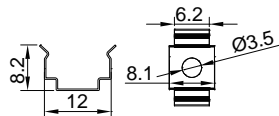

MINI SEREIS

LS-1215K

ALU PROFILE

LS-1215K ALU 6063-T5 1M,2M,3M

COVER

LS-1215K PC PC 1M,2M,3M Push In

ACCESSORIES

End Cap

Clip