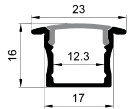

ACCESSORIES

End Cap

Clip

Other

HOT-SALE SERIES

LE-2515B

ALU PROFILE

LE-2515B ALU 6063-T5 1M,2M,3M