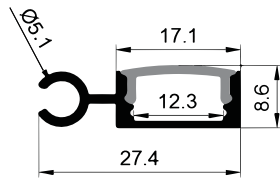

LE-2217

ALU PROFILE

LE-2217 ALU 6063-T5 1M,2M,3M