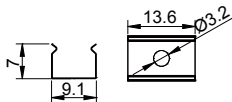

BLACK SERIES

0814

ALU PROFILE

0814 ALU 6063-T5 1M,2M,3M

Black

COVER

0814 PC PC 1M,2M,3M

Push in

Black

Opal

Diffuser

Clear

ACCESSORIES

End Cap

Black

Clip

Stainless steel