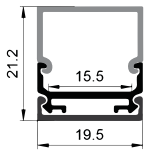

SURFACE MOUNTED SERIES

LS-2019B

ALU PROFILE

LS-2019B ALU 6063-T5 1M,2M,3M

COVER

LS-2019B PC PC 1M,2M,3M Push In

ACCESSORIES

End Cap