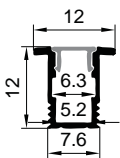

MINI SEREIS

LE-0812

ALU PROFILE

LE-0812 ALU 6063-T5 1M,2M,3M

COVER

LE-0812 PC PC 1M,2M,3M Push In

ACCESSORIES

End Cap

Clip