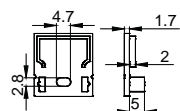

ACCESSORIES

End Cap