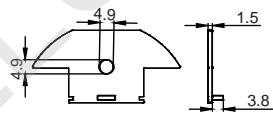

ACCESSORIES

End Cap