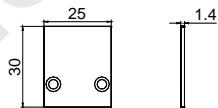

ACCESSORIES

End Cap