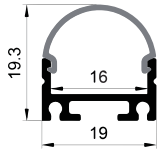

SUSPENDING AND SURFACE SERIES

LP-2016E

LP-2016C

LP-2016D

ALU PROFILE

LP-2016E ALU 6063-T5 1M,2M,3M

COVER

LP-2016E PC PC 1M,2M,3M Push In

ACCESSORIES

End Cap

Clip

Other