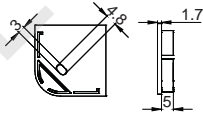

ACCESSORIES

End Cap