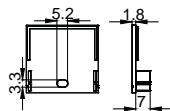

ACCESSORIES

End Cap