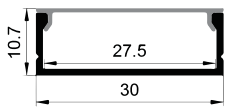

SURFACE MOUNTED SERIES

ALU PROFILE

LS-3012 ALU 6063-T5 1M,2M,3M

COVER

LS-3012 PC PC 1M,2M,3M Push In

ACCESSORIES