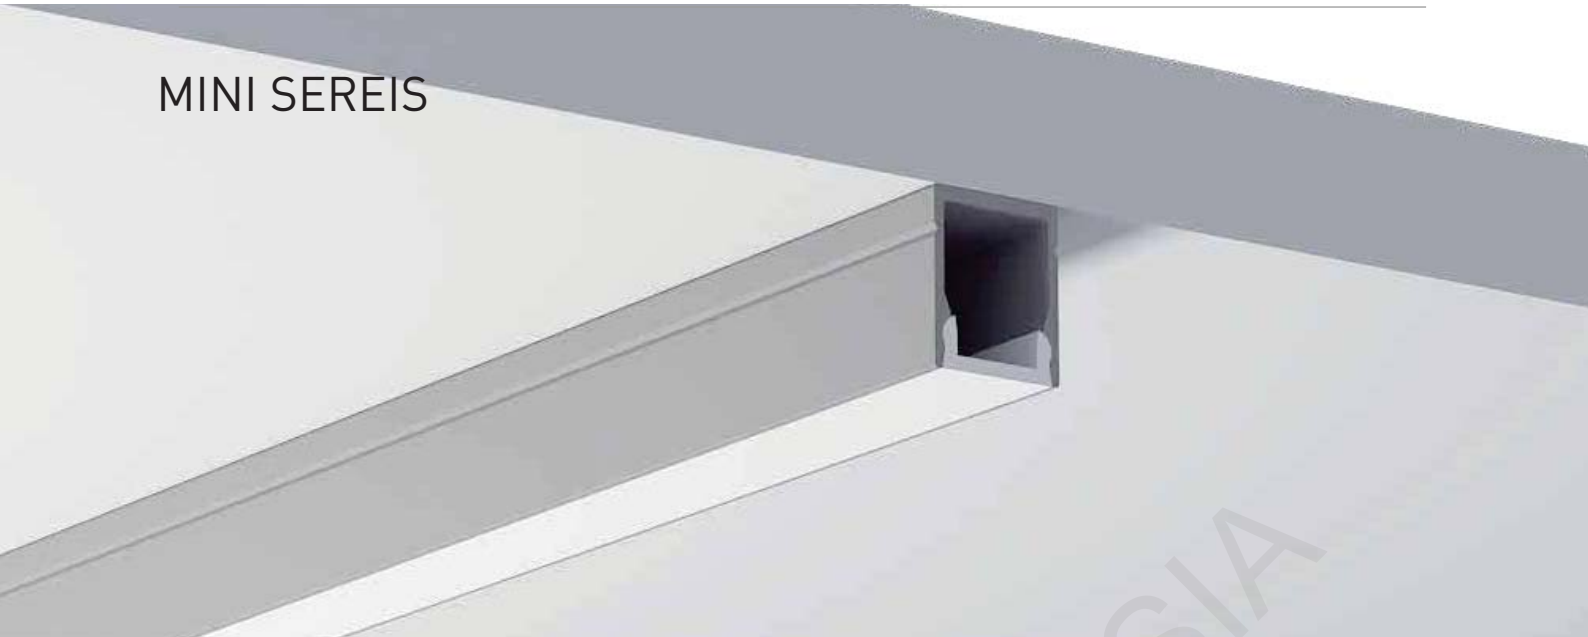

ALU PROFILE

LS-1010K ALU 6063-T5 1M,2M,3M

COVER

LS-1010K PC PC 1M,2M,3M Push In

ACCESSORIES

End Cap

Clip

MINI SEREIS