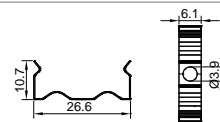

LS-2618 ALU 6063-T5 1M,2M,3M

COVER

LS-2618 PC PC 1M,2M,3M Push In

ACCESSORIES

End Cap

Clip

SURFACE MOUNTED SERIES

LS-2618B