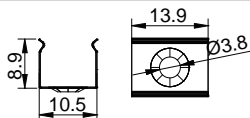

ALU PROFILE

LS-1010K ALU 6063-T5 1M,2M,3M

COVER

LS-1010K PC PC 1M,2M,3M Push In

ACCESSORIES

End Cap

Clip

MINI SEREIS