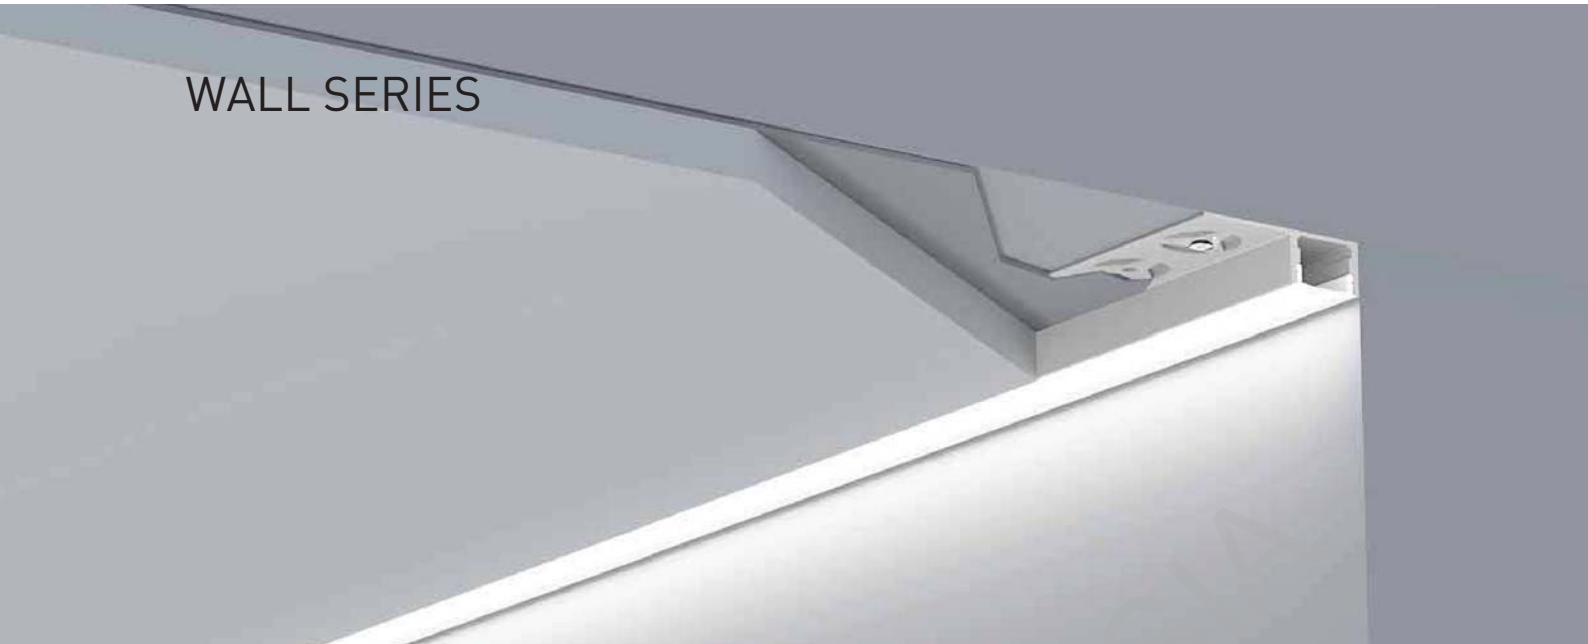

WALL SERIES

LE-3811