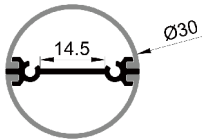

BLACK SERIES

3030H

ALU PROFILE

3030H ALU 6063-T5 1M,2M,3M

Black

COVER

3030H PC PC 1M,2M,3M Push in

Black

Opal

Diffuser

Clear

ACCESSORIES

End Cap

Black