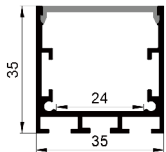

BLACK SERIES

3535D

ALU PROFILE

3535D ALU 6063-T5 1M,2M,3M

COVER

3535D PC PC 1M,2M,3M Push in

ACCESSORIES

End Cap

Other