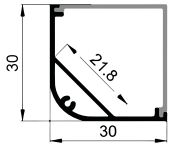

ANGULAR SERIES

LC-3030D

ALU PROFILE

LC-3030D ALU 6063-T5 1M,2M,3M

COVER

LC-3030D PC PC 1M,2M,3M

Push In

ACCESSORIES

End Cap

Clip