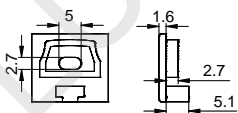

ACCESSORIES

End Cap

Black

Silver

Clip