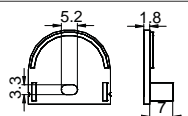

ACCESSORIES

End Cap

White

Black

Silver