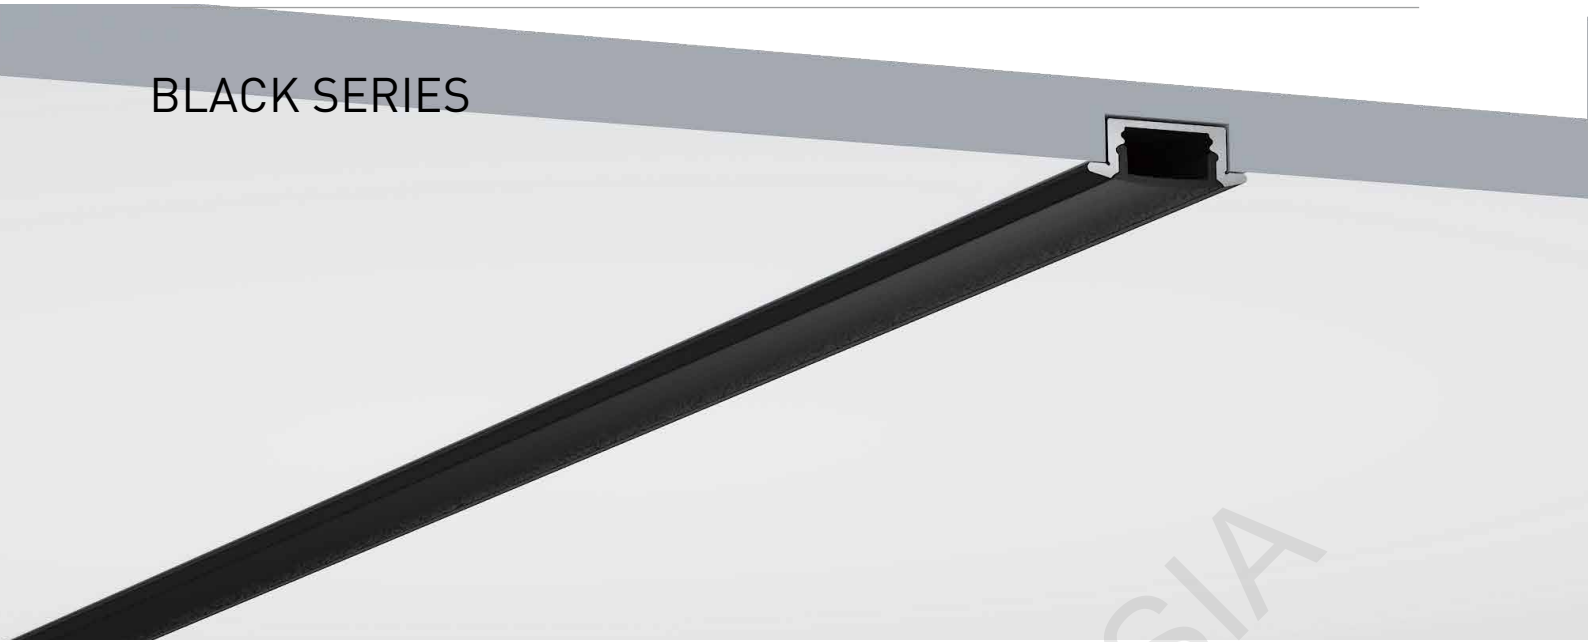

2507D

ALU PROFILE

2507D ALU 6063-T5 1M,2M,3M

Black

COVER

2507D PC PC 1M,2M,3M Push in

Black

Opal