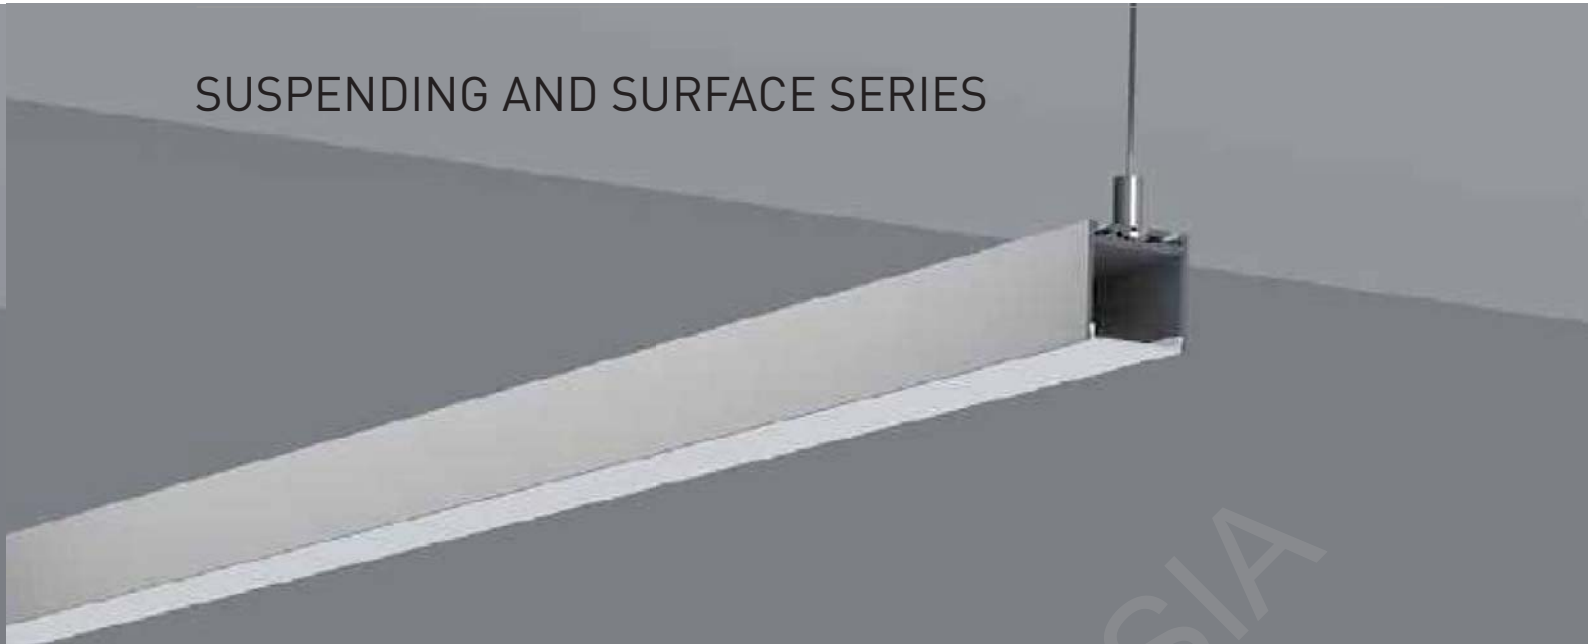

Other

Pendant Kit

L Shape Connector

90° Connector

Straight Connector

SUSPENDING AND SURFACE SERIES

LP-3535C

ALU PROFILE