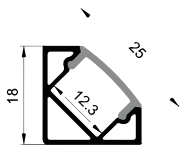

LC-1919D

ALU PROFILE

LC-1919D ALU 6063-T5 1M,2M,3M