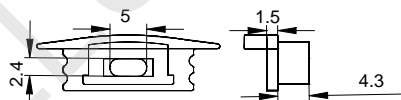

ACCESSORIES

End Cap

White

Black

Silver

Clip