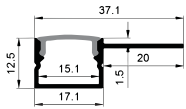

WALL SERIES

LE-3712

ALU PROFILE

LE-3712 ALU 6063-T5 1M,2M,3M

COVER

LE-3712 PC PC 1M,2M,3M Push In

Opal Diffuser Clear

ACCESSORIES

End Cap

White Black Silver