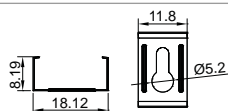

FLOOR SERIES

LF-1908B

ALU PROFILE

LF-1908B ALU 6063-T5 1M,2M,3M

COVER

LF-1908B PC PC 1M,2M,3M

Push In

ACCESSORIES

End Cap

Clip