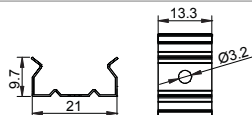

IP44 WATERPROOF SERIES

LS-1715W

ALU PROFILE

LS-1715W ALU 6063-T5 1M,2M,3M

LS-1201 ALU 6063-T5 1M,2M,3M

COVER

LS-1715W PC PC 1M,2M,3M Push in

ACCESSORIES

End Cap

End Cap

White

Clip

Other