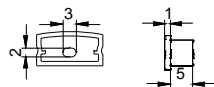

White Black Silver

Clip