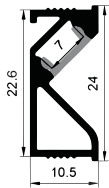

RECESSED SERIES

LE-2411

ALU PROFILE

LE-2411 ALU 6063-T5 1M,2M,3M

COVER

LE-2411 PC PC 1M,2M,3M Push In

ACCESSORIES

End Cap