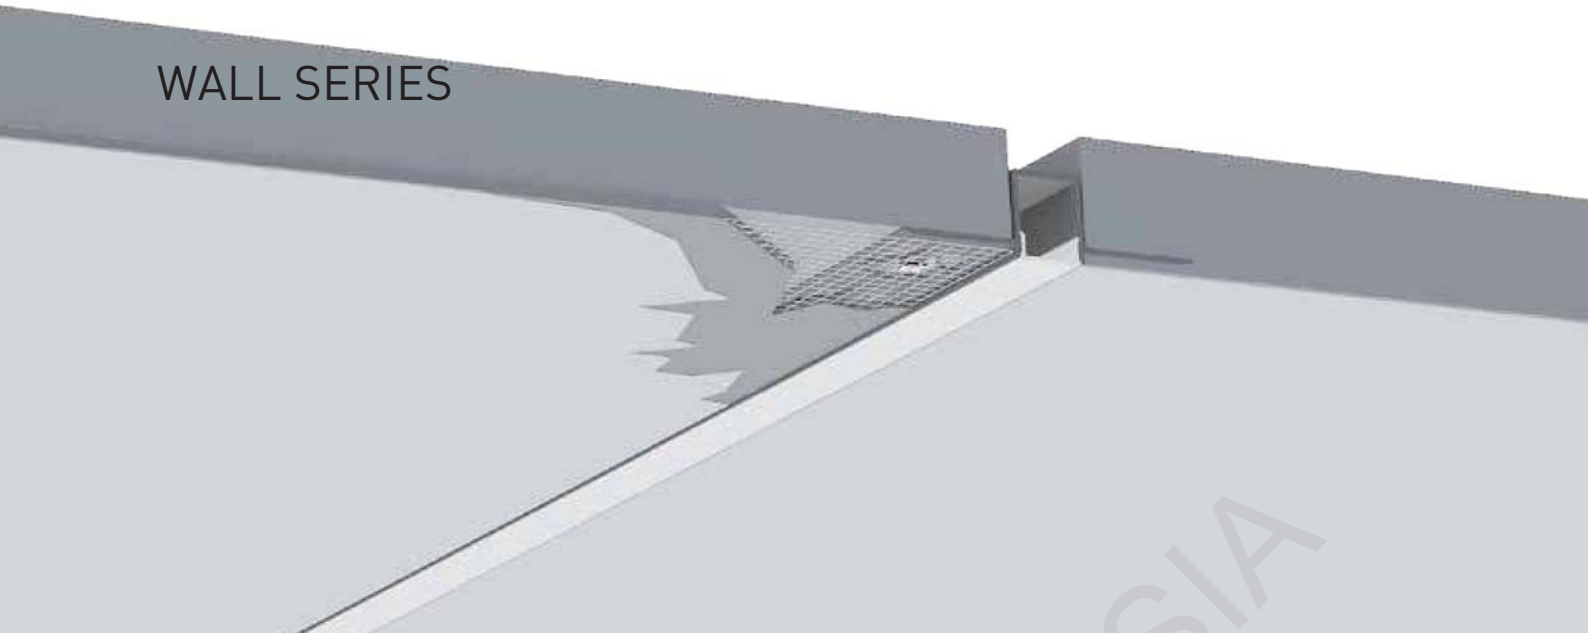

WALL SERIES

LE-5315