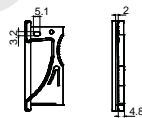

ACCESSORIES

End Cap