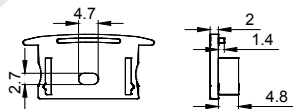

ACCESSORIES

End Cap