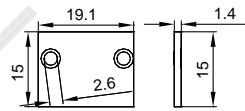

ACCESSORIES

End Cap