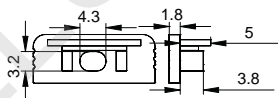

ALU PROFILE

LS-2008 ALU 6063-T5 1M,2M,3M

COVER

LS-2008 PC PC 1M,2M,3M Slide In

ACCESSORIES

End Cap

Clip

Stainless steel