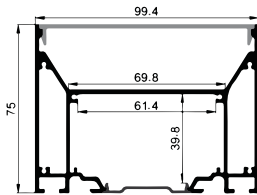

SUSPENDING AND SURFACE SERIES

LP-10075

ALU PROFILE

LP-10075 ALU 6063-T5 1M,2M,3M

COVER

LP-10075 PC PC 1M,2M,3M Push In

ACCESSORIES

End Cap

Clip

Other