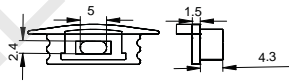

ACCESSORIES

End Cap

Black

Silver

Clip