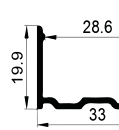

NEON CARD SLOT SERIES

LS-3320U