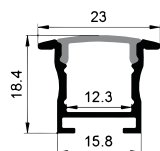

SHELF MAGENATIC SERIES

LM-2518

ALU PROFILE

LS-2518 ALU 6063-T5 1M,2M,3M

COVER

LM-2518 PC PC 1M,2M,3M Push In

ACCESSORIES

End Cap

Clip

Other