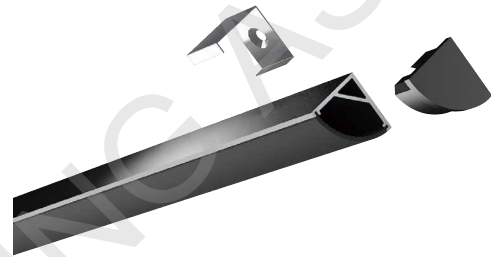

BLACK SERIES

1616

ALU PROFILE

1616 ALU 6063-T5 1M,2M,3M

COVER

Black

1616 PC PC 1M,2M,3M

Push in

Black

Opal

Diffuser

Clear

ACCESSORIES

End Cap

Black

Clip

Stainless steel