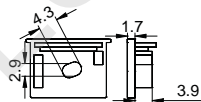

ACCESSORIES

End Cap