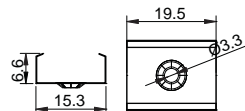

SURFACE MOUNTED SERIES

LS-1815B

ALU PROFILE

LS-1815B ALU 6063-T5 1M,2M,3M

COVER

LS-1815B PC PC 1M,2M,3M Push In

ACCESSORIES

End Cap

Clip

Other