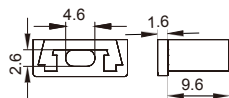

ACCESSORIES

End Cap