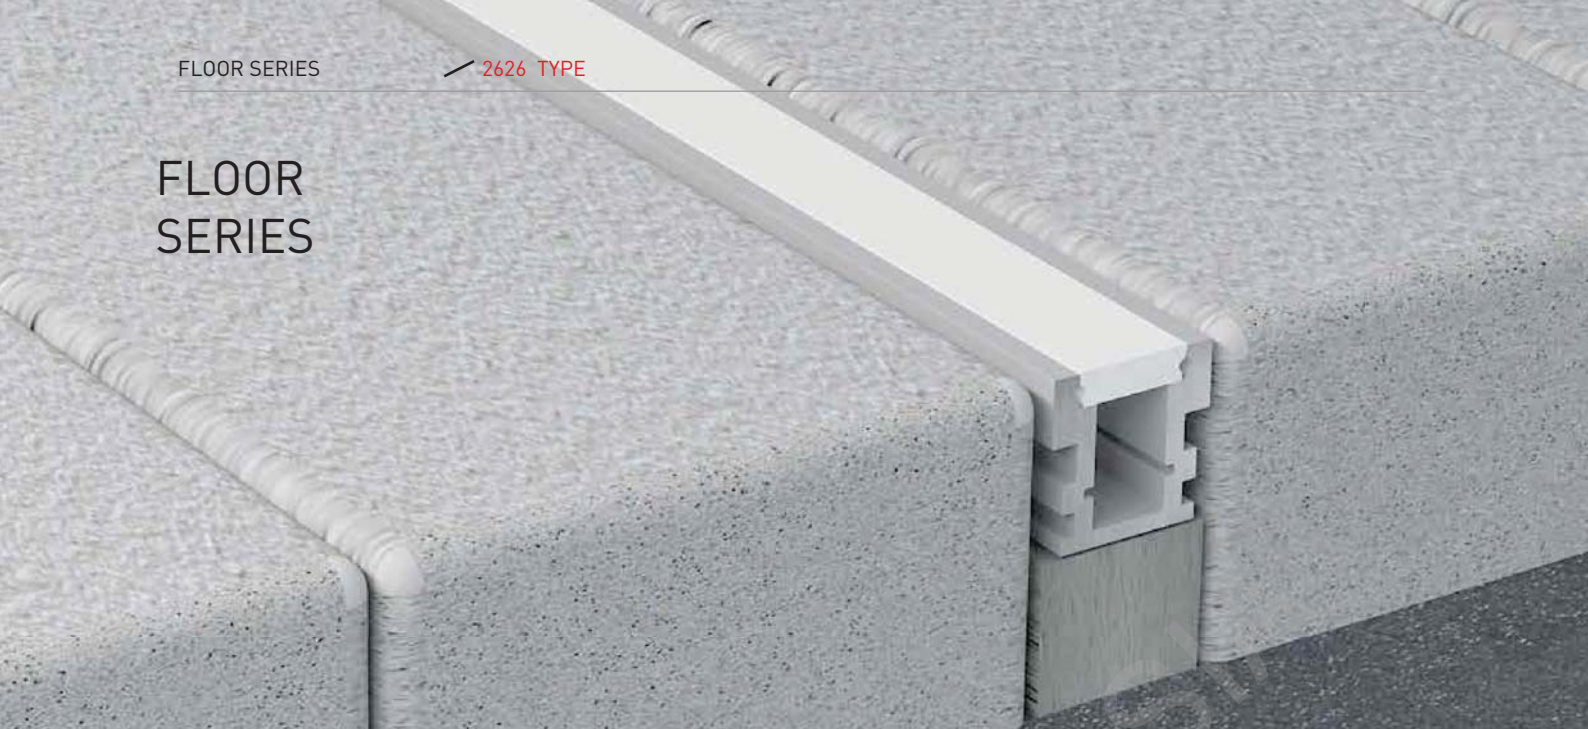

FLOOR SERIES

LF-2626