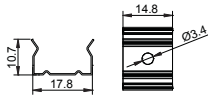

SHELF MAGENATIC SERIES

LM-1718

ALU PROFILE

LM-1718 ALU 6063-T5 1M,2M,3M

COVER

LM-1718 PC PC 1M,2M,3M Push In

ACCESSORIES

End Cap

Clip

Other

Other