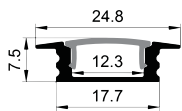

HOT-SALE SERIES

LE-2507

ALU PROFILE

LE-2507 ALU 6063-T5 1M,2M,3M

COVER

LE-2507 PC PC 1M,2M,3M Push in

ACCESSORIES

End Cap

Clip

Stainless steel