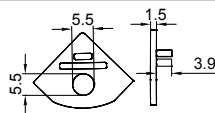

ACCESSORIES

End Cap