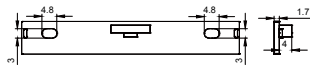

ACCESSORIES

End Cap

Black

Clip