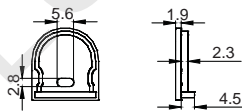

ACCESSORIES

End Cap