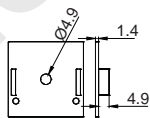

ACCESSORIES

End Cap