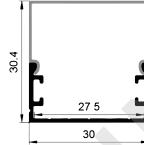

SURFACE MOUNTED SERIES

LS-3015

LS-3015B

LS-3015C

ALU PROFILE

LS-3015 ALU 6063-T5 1M,2M,3M

COVER

LS-3015 PC PC 1M,2M,3M Push In

ACCESSORIES

End Cap