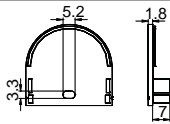

ACCESSORIES

End Cap