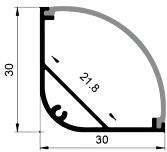

LC-3030C

ALU PROFILE

LC-3030C ALU 6063-T5 1M,2M,3M