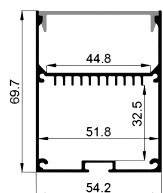

SUSPENDING AND SURFACE SERIES

LP-5078

ALU PROFILE

LP-5078 ALU 6063-T5 1M,2M,3M

COVER

LP-5078 PC PC 1M,2M,3M Push In

ACCESSORIES

End Cap

Other