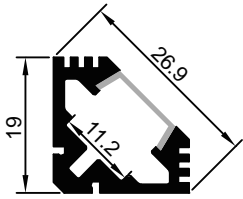

LC-1919

ALU PROFILE