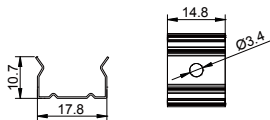

BLACK SERIES

1707D

ALU PROFILE

1707D ALU 6063-T5 1M,2M,3M

Black

1707D PC PC 1M,2M,3M Push in

Black

Opal

Diffuser

Clear

ACCESSORIES

End Cap

Black

Clip

Stainless steel