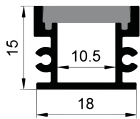

FLOOR SERIES

LF-1814

ALU PROFILE

LF-1814 ALU 6063-T5 1M,2M,3M

COVER

LF-1814 PC PC 1M,2M,3M Push In

ACCESSORIES

End Cap