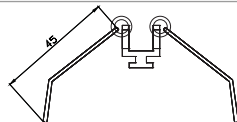

COVER

LE-4938 PC PC 1M,2M,3M Push In

ACCESSORIES

End Cap

Other

RECESSED SERIES

LE-4535A

LE-4535B