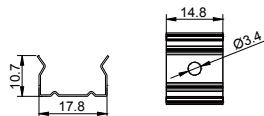

BLACK SERIES

2515B

ALU PROFILE

2515B ALU 6063-T5 1M,2M,3M

COVER

Black

2515B PC PC 1M,2M,3M Push in

Black

Opal

Diffuser

Clear

ACCESSORIES

End Cap

Black

Clip

Stainless steel