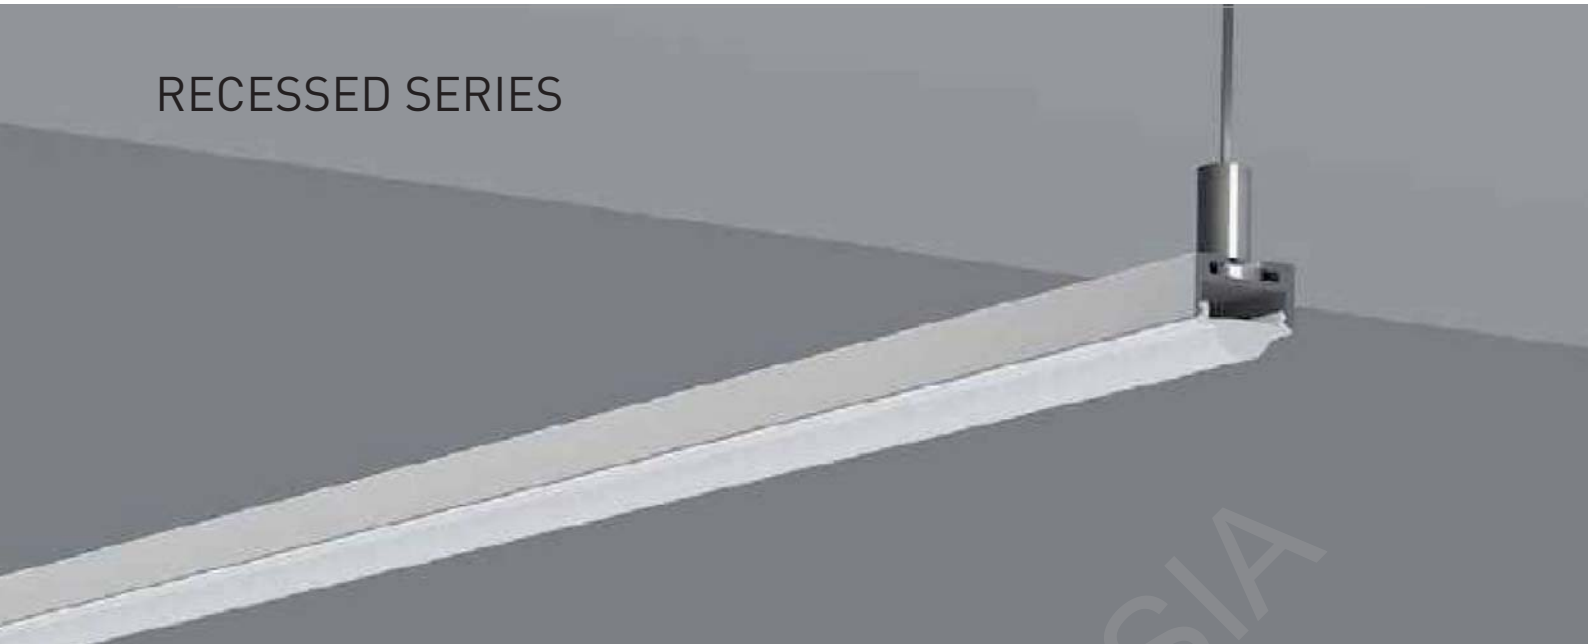

LP-2016F ALU 6063-T5 1M,2M,3M

COVER

LP-2016F PC PC 1M,2M,3M Push In

ACCESSORIES

RECESSED SERIES

LP-2119F

ALU PROFILE

LP-2119F ALU 6063-T5 1M,2M,3M