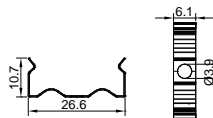

SURFACE MOUNTED SERIES

LS-2516

LS-2516B

LS-2516C

ALU PROFILE

LS-2516 ALU 6063-T5 1M,2M,3M

COVER

LS-2516 PC PC 1M,2M,3M

Push In

ACCESSORIES

End Cap

Clip