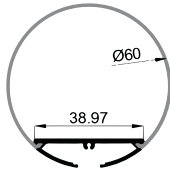

SUSPENDING AND SURFACE SERIES

LP-3030P

LP-6060A

LP-6060

ALU PROFILE

LP-3030P ALU 6063-T5 1M,2M,3M

Silver

Black

White

COVER

LP-3030P PC PC 1M,2M,3M Push In

Opal

Diffuser

Clear

ACCESSORIES

End Cap

White

Black

Silver

Other

Pendant Kit