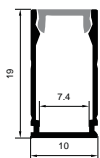

ACCESSORIES

Stainless steel

MINI SEREIS

LS-1019K

ALU PROFILE

LS-1019K ALU 6063-T5 1M,2M,3M

COVER

LS-1019K PC PC 1M,2M,3M Push In