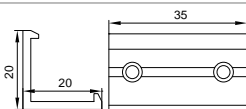

Straight Connector

L Shape connecto

HOT-SALE SERIES

LC-1616B

ALU PROFILE

LC-1616B ALU 6063-T5 1M,2M,3M

Silver

Black