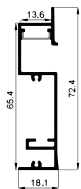

WALL SERIES

LE-7318

ALU PROFILE

LE-7318 ALU 6063-T5 1M,2M,3M

COVER

LE-7318 PC PC 1M,2M,3M Push In

ACCESSORIES

End Cap