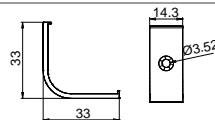

ANGULAR SERIES

LC-3030D

ALU PROFILE

LC-3030D ALU 6063-T5 1M,2M,3M

COVER

LC-3030D PC PC 1M,2M,3M

Push In

ACCESSORIES

End Cap

Clip