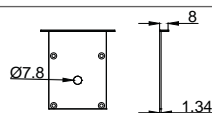

LE-7075 ALU 6063-T5 1M,2M,3M

COVER

LE-7075 PC PC 1M,2M,3M Push In

ACCESSORIES

End Cap

RECESSED SERIES

LE-6550

ALU PROFILE