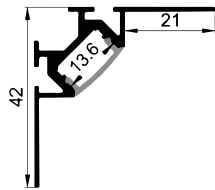

LE-4242B

ALU PROFILE