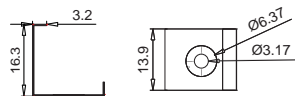

ANGULAR SERIES

LC-1616C

ALU PROFILE

LC-1616C ALU 6063-T5 1M,2M,3M

Silver

Black

White

COVER

LC-1616C PC PC 1M,2M,3M Push in

Opal

Diffuser

Clear

ACCESSORIES

End Cap

White

Black

Silver

Clip

PC

Stainless steel