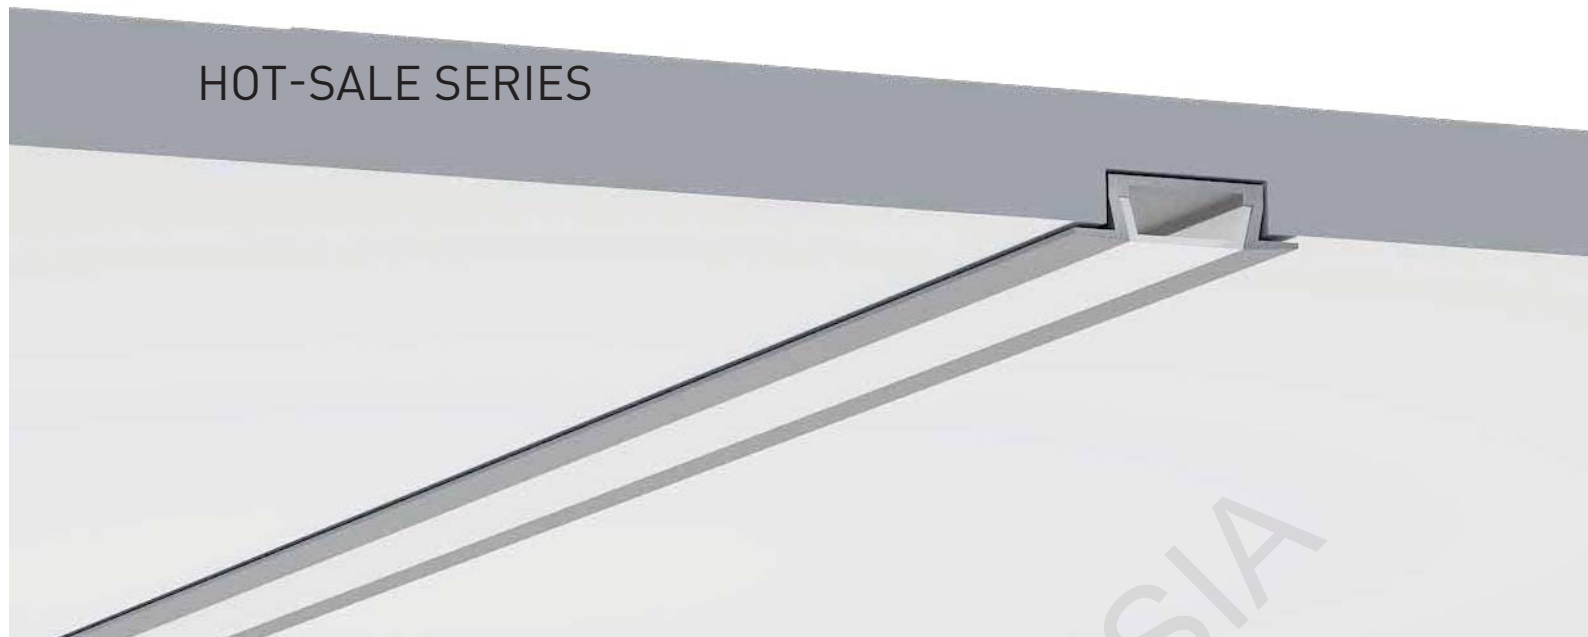

HOT-SALE SERIES

LE-2206

LE-2206B

ALU PROFILE

LE-2206 ALU 6063-T5 1M,2M,3M

COVER

LE-2206 PC PC 1M,2M,3M Slide In

LE-2206B PC PC 1M,2M,3M Push in