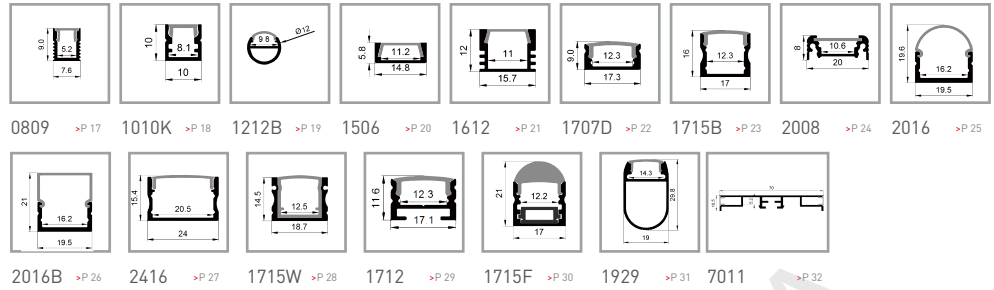

Black series

Surface mount