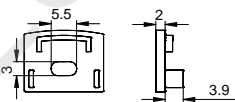

ACCESSORIES

End Cap