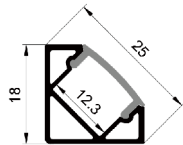

BLACK SERIES

1919D

ALU PROFILE

1919D ALU 6063-T5 1M,2M,3M

Black

COVER

1919D PC PC 1M,2M,3M Push in

Black

Opal

Diffuser

Clear

ACCESSORIES

End Cap

Black

Clip

Stainless steel