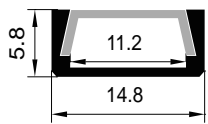

HOT-SALE SERIES

LS-1506

LS-1506B

ALU PROFILE

LS-1506 ALU   6063-T5   1M,2M,3M

COVER

LS-1506 PC   PC   1M,2M,3M

Slide In

LS-1506B PC   PC   1M,2M,3M

Push in