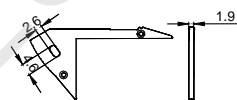

ACCESSORIES

End Cap