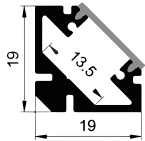

ANGULAR SERIES

LC-1919H

ALU PROFILE

LC-1919H ALU 6063-T5 1M,2M,3M

COVER

LC-1919H PC PC 1M,2M,3M Push in

Opal Diffuser Clear

ACCESSORIES

End Cap

White Black Silver

Clip

Stainless steel