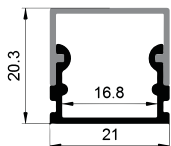

HOT-SALE SERIES

LS-2114

ALU PROFILE

LS-2114 ALU 6063-T5 1M,2M,3M

COVER

LS-2114 PC PC 1M,2M,3M Slide In

ACCESSORIES

End Cap

Clip