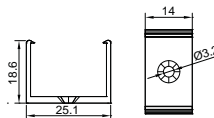

SURFACE MOUNTED SERIES

LS-2316

ALU PROFILE

LS-2316 ALU 6063-T5 1M,2M,3M

COVER

LS-2316 PC PC 1M,2M,3M Push In

ACCESSORIES

End Cap

Clip