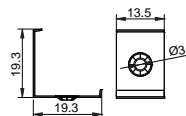

Stainless steel