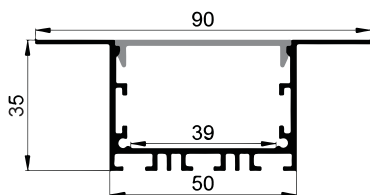

White

Black

Silver

WALL SERIES

LE-9035

ALU PROFILE

LE-9035 ALU 6063-T5 1M,2M,3M

Silver