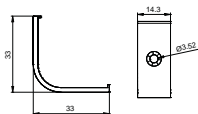

ANGULAR SERIES

LC-3030C

ALU PROFILE

LC-3030C ALU 6063-T5 1M,2M,3M

Silver

Black

White

COVER

LC-3030C PC PC 1M,2M,3M Push in

Opal

Diffuser

Clear

ACCESSORIES

End Cap

White

Black

Silver

Clip

PC