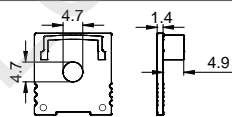

ACCESSORIES

End Cap