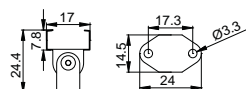

Stainless steel

Other

Rotating Bracket

COVER

LS-1818B PC

PC

1M,2M,3M

Slide In