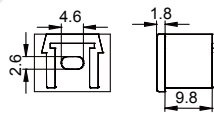

ACCESSORIES

End Cap