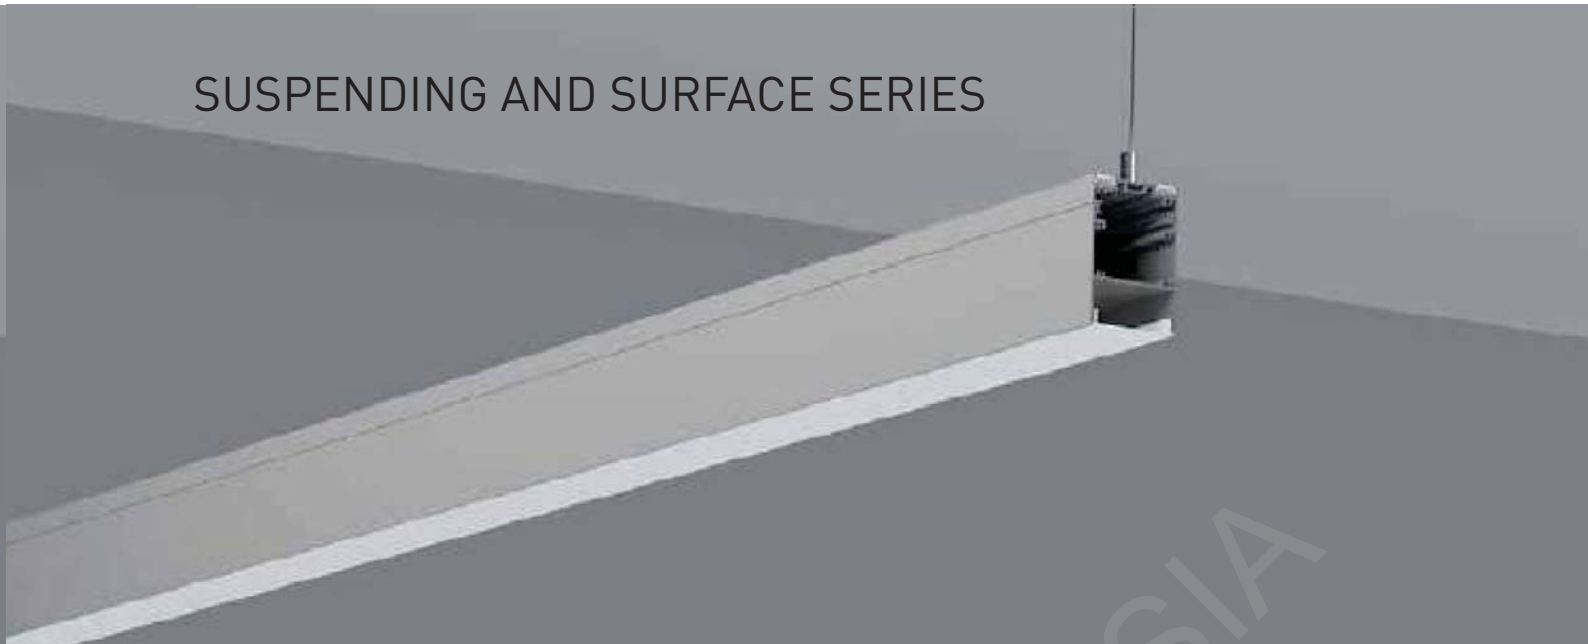

Other

Pendant Kit

L Shape Connector

90° Connector

Straight Connector

SUSPENDING AND SURFACE SERIES

LP-5070

ALU PROFILE