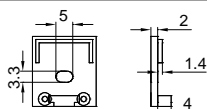

ACCESSORIES

End Cap

White

Black

Silver