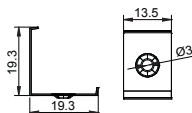

Stainless steel