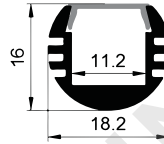

SURFACE MOUNTED SERIES

LS-1818

LS-1818B

LS-1818C

ALU PROFILE

LS-1818 ALU 6063-T5 1M,2M,3M

Silver Black White

COVER

LS-1818 PC PC 1M,2M,3M

Slide In

Opal Diffuser Clear

ACCESSORIES

End Cap

White Black Silver

Clip

Stainless steel

Other

Rotating Bracket