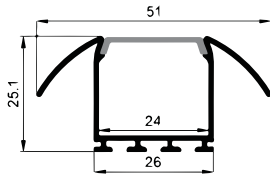

WALL SERIES

LE-5126

ALU PROFILE

LE-5126 ALU 6063-T5 1M,2M,3M

COVER

LE-5126 PC PC 1M,2M,3M Slide In

ACCESSORIES

End Cap

Other