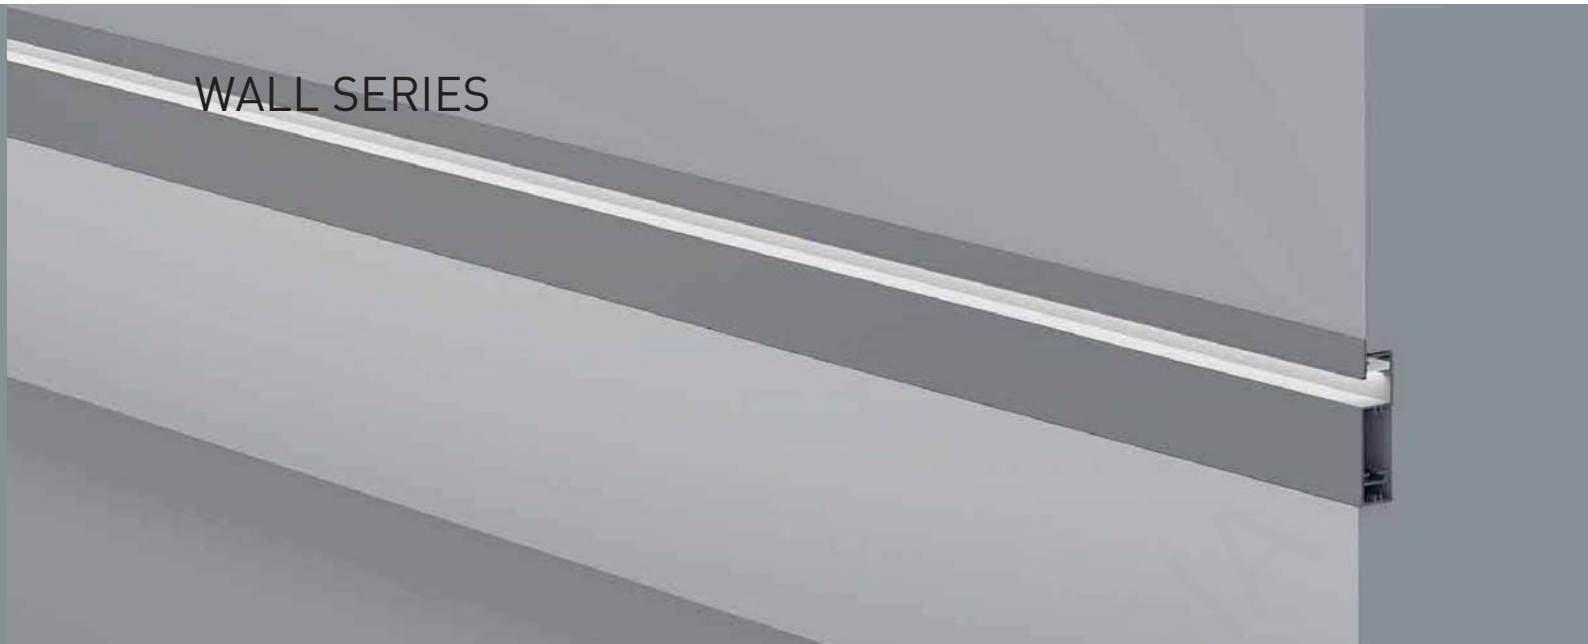

WALL SERIES

LE-7318