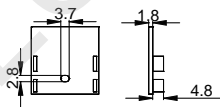

ALU PROFILE

LS-3031 ALU 6063-T5 1M,2M,3M

COVER

LS-3031 PC PC 1M,2M,3M Push In

ACCESSORIES

End Cap

SURFACE MOUNTED SERIES

LS-3535