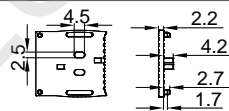

ACCESSORIES

End Cap