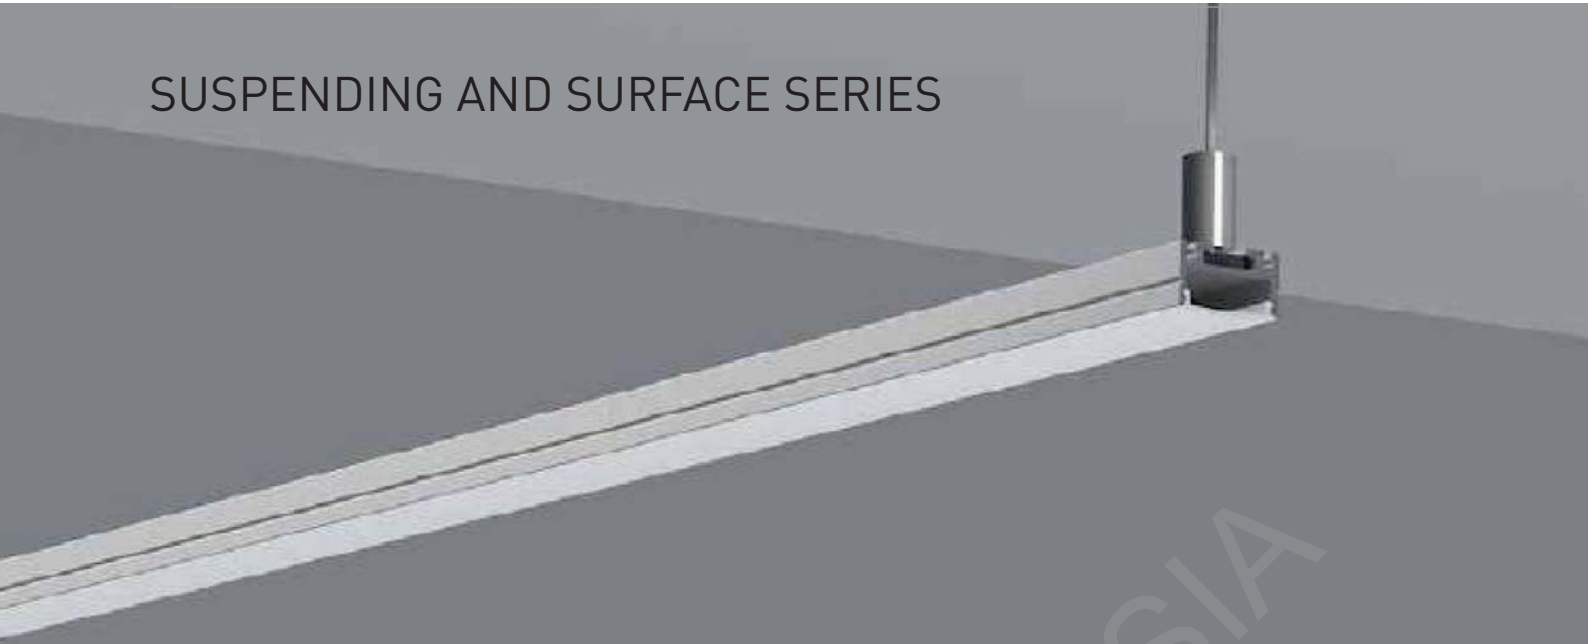

End Cap

White

Black

Silver

SUSPENDING AND SURFACE SERIES

LP-2016E

LP-2016C

LP-2016D