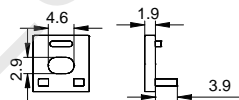

ALU PROFILE

LS-1010K ALU 6063-T5 1M,2M,3M

COVER

LS-1010K PC PC 1M,2M,3M Push In

ACCESSORIES

End Cap

Clip

MINI SEREIS