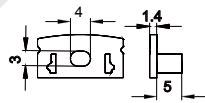

ACCESSORIES

End Cap