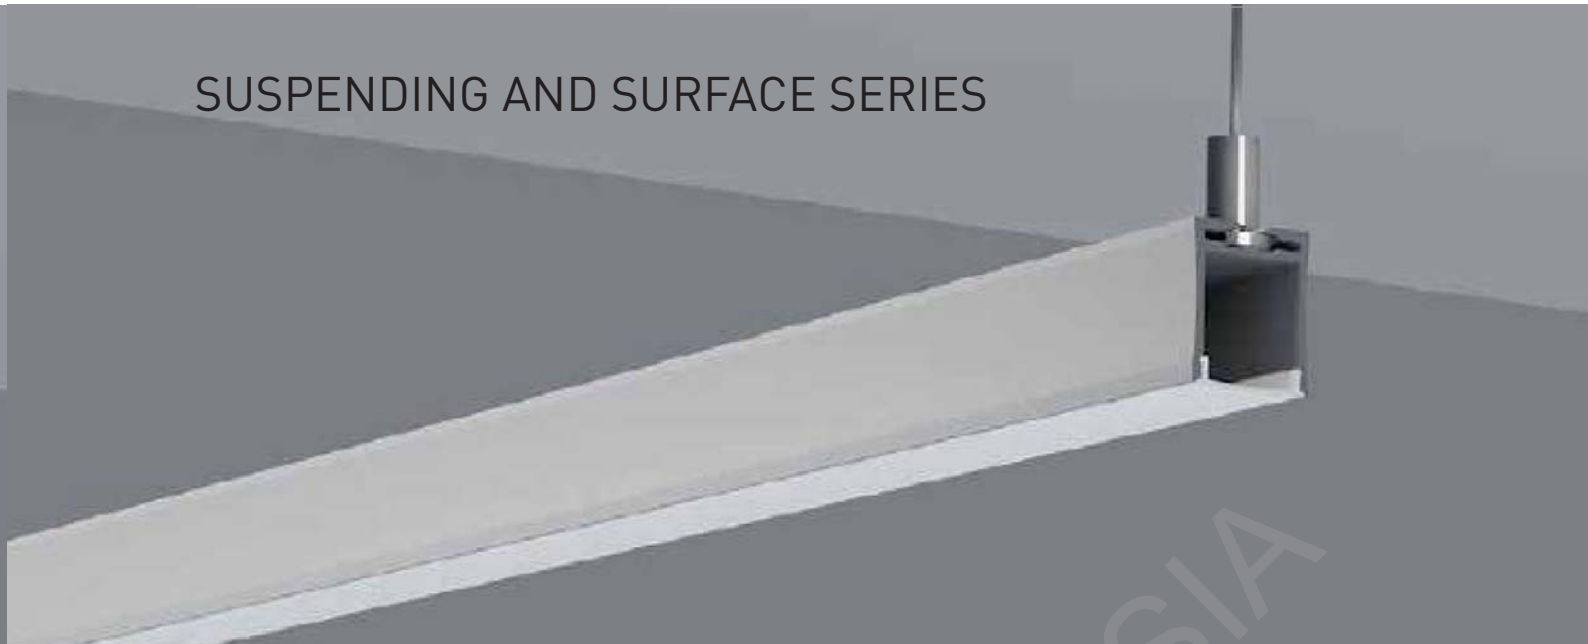

SUSPENDING AND SURFACE SERIES

LP-2227