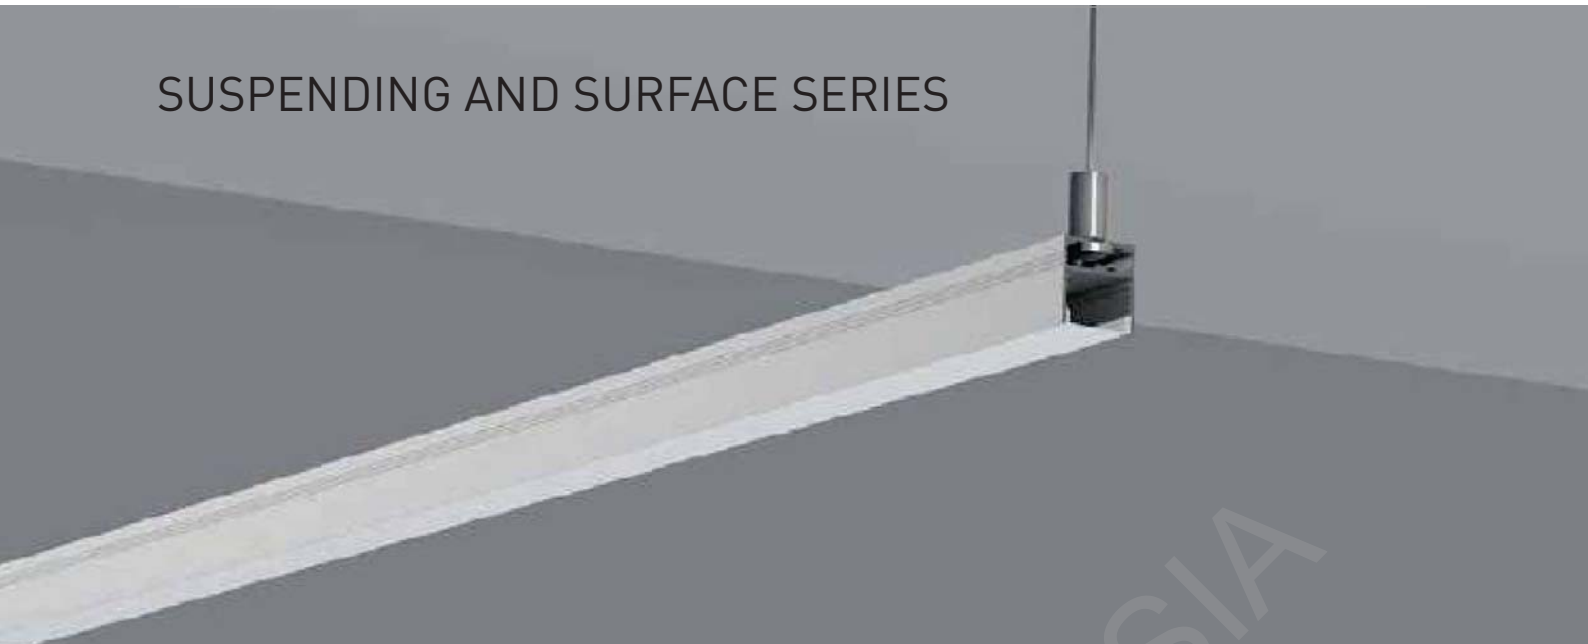

SUSPENDING AND SURFACE SERIES

LP-2325