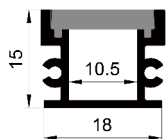

BLACK SERIES

1814

ALU PROFILE

1814 ALU 6063-T5 1M,2M,3M

Black

COVER

1814 PC PC 1M,2M,3M

Push in

Black

Opal

Diffuser

Clear

ACCESSORIES

End Cap

Black