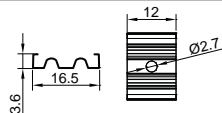

LE-2319 ALU 6063-T5 1M,2M,3M

COVER

LE-2319 PC PC 1M,2M,3M Slide In

ACCESSORIES

End Cap

Clip

Stainless steel

RECESSED SERIES