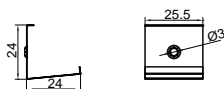

LC-2323 ALU 6063-T5 1M,2M,3M

COVER

LC-2323 PC PC 1M,2M,3M Push In

ACCESSORIES

End Cap

Clip

Stainless steel

ANGULAR SERIES