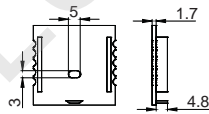

LP-3535C ALU 6063-T5 1M,2M,3M

COVER

LP-3535C PC PC 1M,2M,3M Push In

ACCESSORIES

End Cap

Other

L Shape Connector

90° Connector