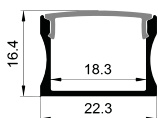

SURFACE MOUNTED SERIES

LS-2216

ALU PROFILE

LS-2216 ALU 6063-T5 1M,2M,3M

COVER

LS-2216 PC PC 1M,2M,3M Push In

ACCESSORIES

End Cap

Clip