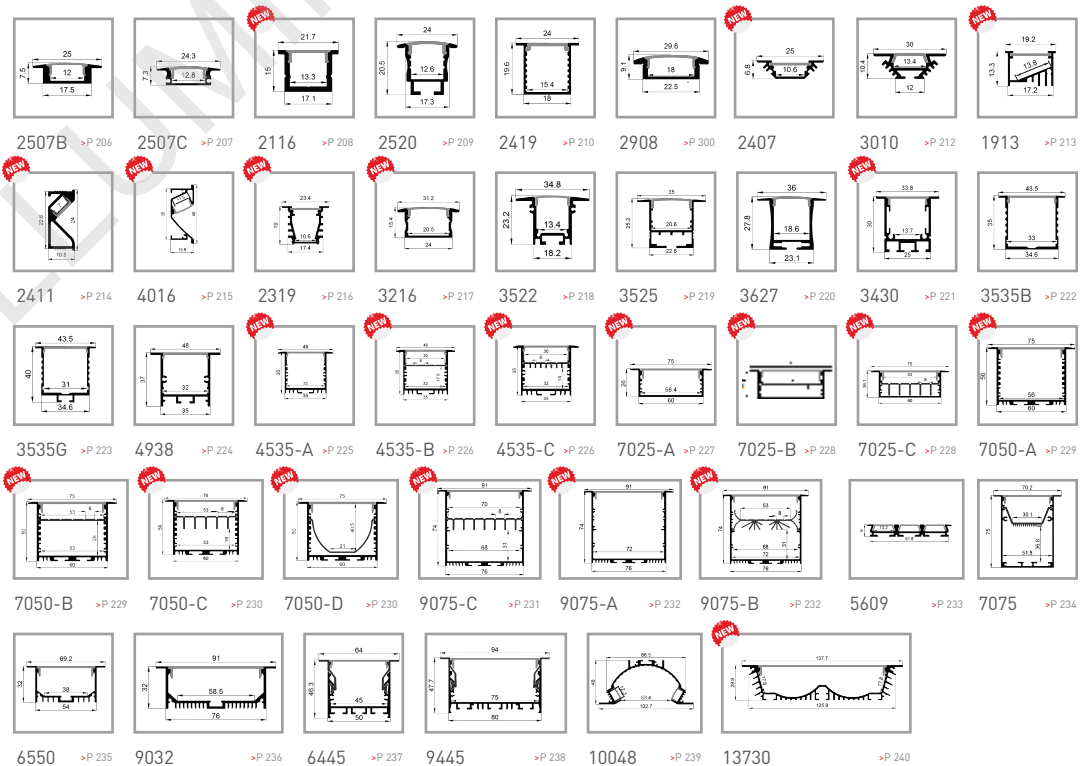

Recessed Series