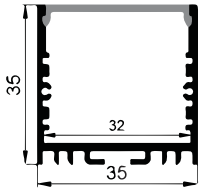

SUSPENDING AND SURFACE SERIES