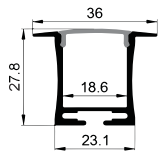

RECESSED SERIES

LE-3627

ALU PROFILE

LE-3627 ALU 6063-T5 1M,2M,3M

COVER

LE-3627 PC PC 1M,2M,3M Push In

ACCESSORIES

End Cap

Other