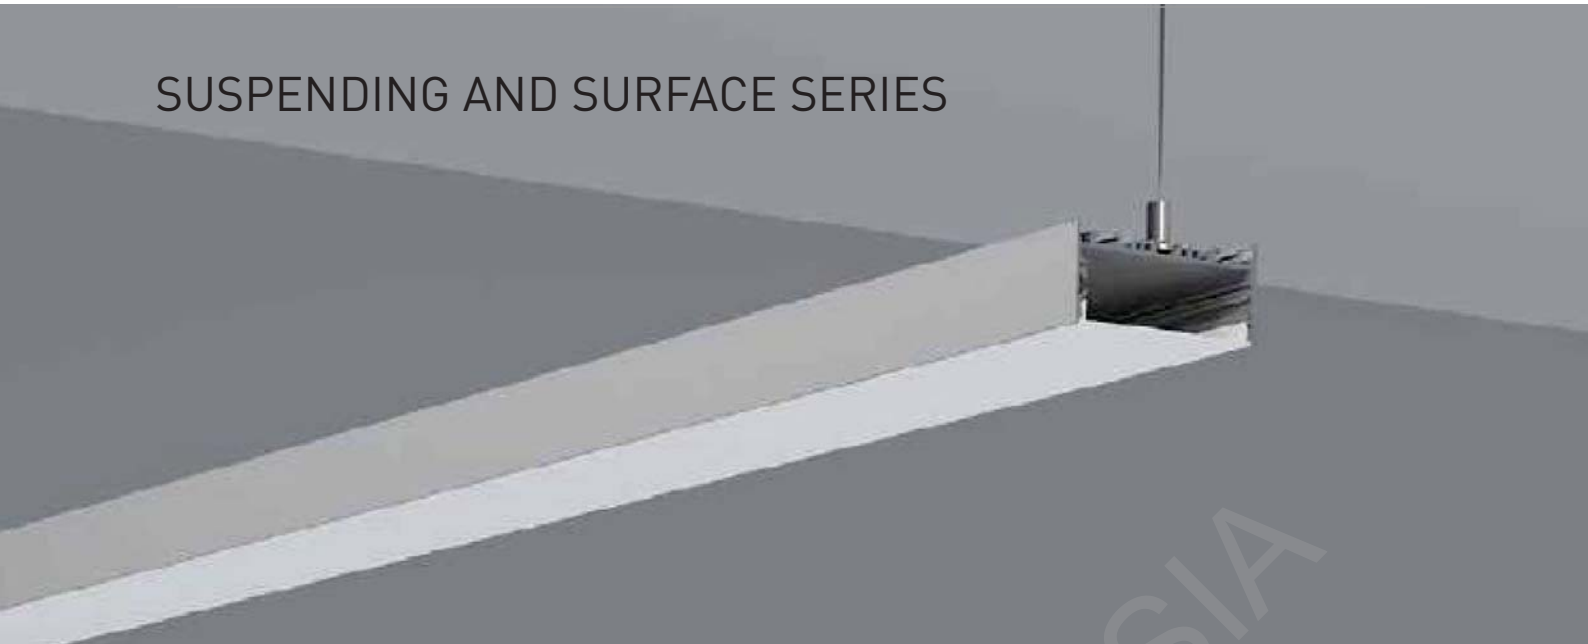

SUSPENDING AND SURFACE SERIES

LP-8078

LP-8078B