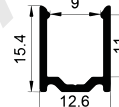

NEON CARD SLOT SERIES

LS-1215U