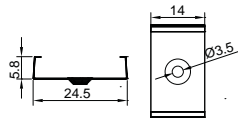

SURFACE MOUNTED SERIES

LS-2326

ALU PROFILE

LS-2326 ALU 6063-T5 1M,2M,3M

COVER

LS-2326 PC PC 1M,2M,3M Push In

ACCESSORIES

End Cap

Clip