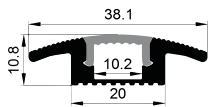

FLOOR SERIES

地面安裝系列

LF-3810R

LF-5710R

LF-6310R

ALU PROFILE

LF-3810R ALU 6063-T5 1M,2M,3M

COVER

LF-3810R PC PC 1M,2M,3M Push In

ACCESSORIES

End Cap