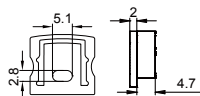

ACCESSORIES

End Cap