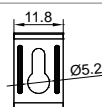

Stainless steel