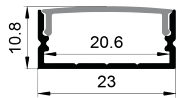

HOT-SALE SERIES

LS-2310

ALU PROFILE

LS-2310 ALU 6063-T5 1M,2M,3M

COVER

LS-2310 PC PC 1M,2M,3M Push in

ACCESSORIES

End Cap

Clip