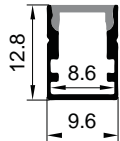

MINI SEREIS

LS-1012B