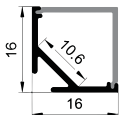

ANGULAR SERIES

LC-1616D

ALU PROFILE

LC-1616D ALU 6063-T5 1M,2M,3M

COVER

LC-1616D PC PC 1M,2M,3M Push in

ACCESSORIES

End Cap

Clip