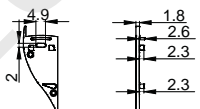

ACCESSORIES

End Cap