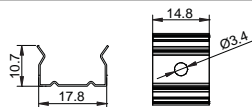

RECESSED SERIES

LS-1707E

ALU PROFILE

LS-1707E ALU 6063-T5 1M,2M,3M

COVER

LS-1707E PC PC 1M,2M,3M Push in

ACCESSORIES

End Cap

Clip

Other