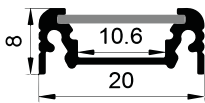

SURFACE MOUNTED SERIES

LS-2008

ALU PROFILE

LS-2008 ALU 6063-T5 1M,2M,3M

COVER

LS-2008 PC PC 1M,2M,3M Slide In

ACCESSORIES

End Cap

Clip