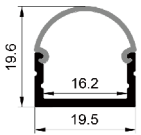

BLACK SERIES

2016

ALU PROFILE

2016 ALU 6063-T5 1M,2M,3M

Black

COVER

2016 PC PC 1M,2M,3M

Push in

Black

Opal

Diffuser

Clear

ACCESSORIES

End Cap

Black

Clip

Stainless steel