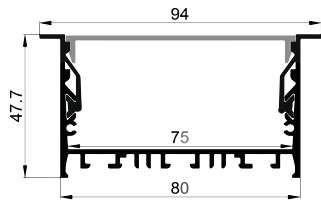

RECESSED SERIES

LE-9445

ALU PROFILE

LE-9445 ALU 6063-T5 1M,2M,3M

COVER

LE-9455 PC PC 1M,2M,3M Push In

ACCESSORIES

End Cap

Other