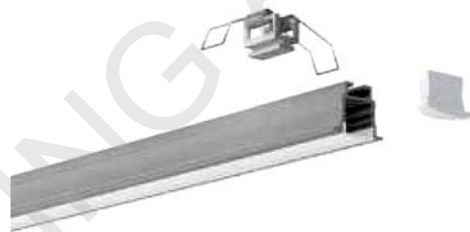

RECESSED SERIES

LE-2520

ALU PROFILE

LE-2520 ALU 6063-T5 1M,2M,3M

COVER

LE-2520 PC PC 1M,2M,3M Push In

Opal Diffuser Clear

ACCESSORIES

End Cap

White Black Silver

Other

Spring Clips