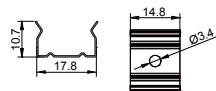

Black

Clip

Stainless steel

Other