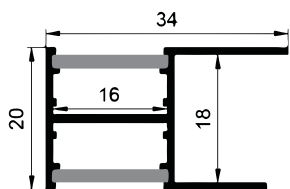

LS-3418

ALU PROFILE

LS-3418 ALU 6063-T5 1M,2M,3M

COVER

LS-3418 PC PC 1M,2M,3M

Slide In