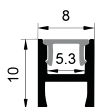

SHELF MAGENATIC SERIES

LM-0810

ALU PROFILE

LM-0810 ALU 6063-T5 1M,2M,3M

COVER

LM-0810 PC PC 1M,2M,3M Push In

ACCESSORIES

End Cap

Other