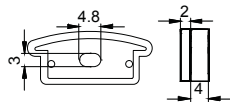

ACCESSORIES

End Cap

End Cap