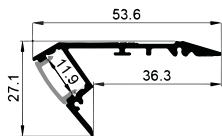

FLOOR SERIES

LS-5528B