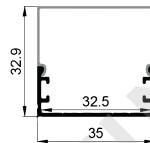

SURFACE MOUNTED SERIES

LS-3515

LS-3515B

LS-3515C

ALU PROFILE

LS-3515 ALU 6063-T5 1M,2M,3M

COVER

LS-3515 PC PC 1M,2M,3M Push In

ACCESSORIES

End Cap