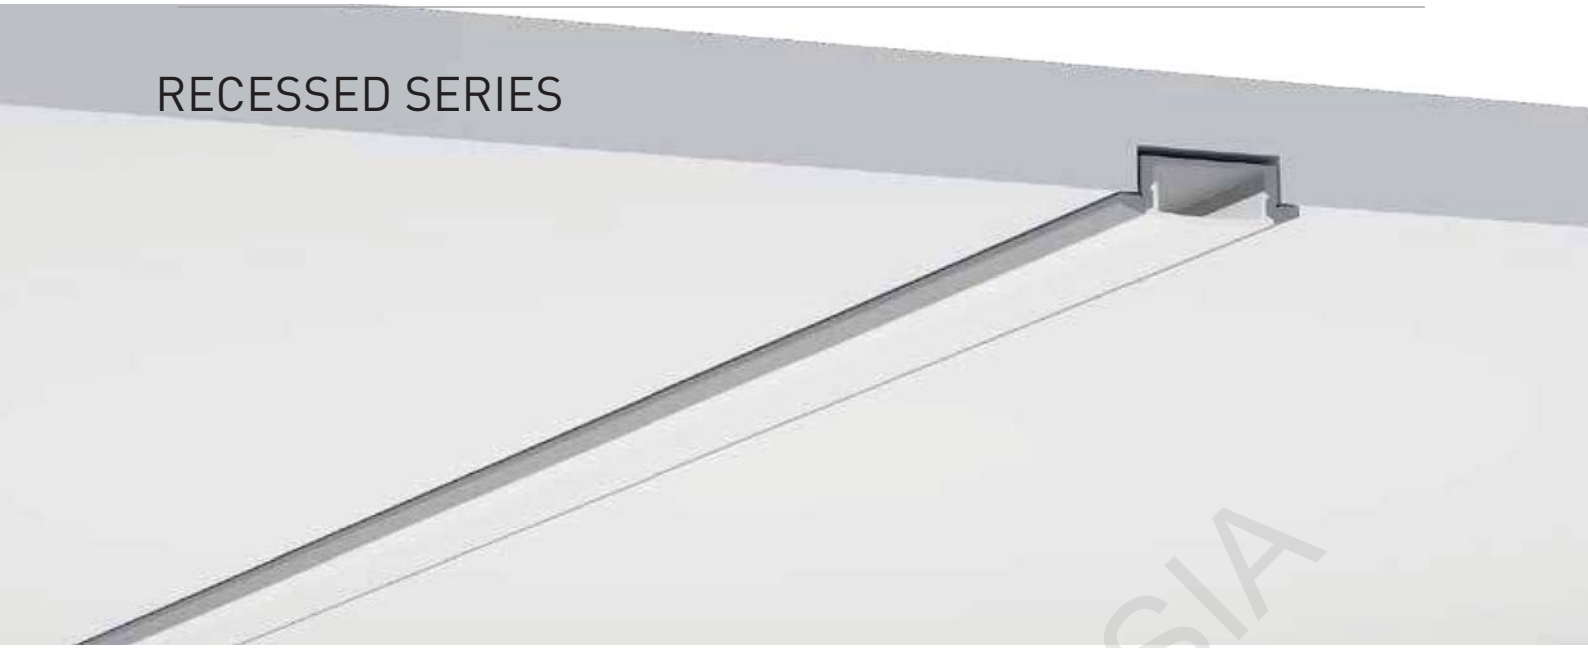

RECESSED SERIES

LE-2908