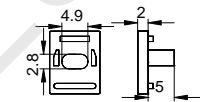

ACCESSORIES

End Cap