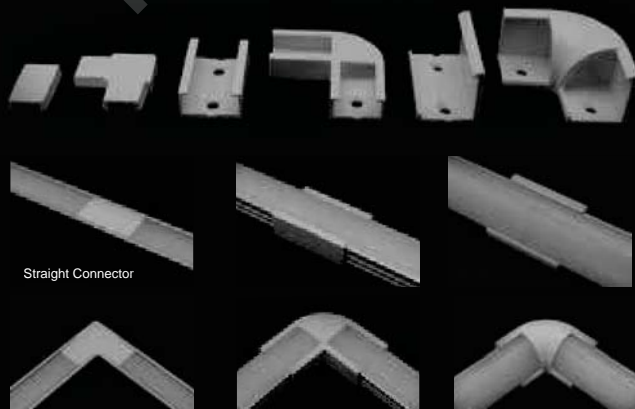

LED Accessories-Mounting Clips

Installation clips
Material: Stainless steel

Installation buckle
Material: PC

Spring clips
Material: Stainless steel/ALU

Other

LED Accessories-Additional Items

Straight Connector

90°Connector

Straight Connector

90°Connector

L Shape connector

Hot-Sale Series

Mini Series

Angular Series

 Surface Mounted Series