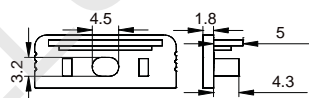

Clip

Stainless steel

Lens beam angle series

High quality anodised aluminium profile / Universally useable, either for the protection of LED or as Luminaire / Slim design, easy to integrate where less space is available / Full range of the sizes and design for different application / Combination with a diffuser, opal clear PC cover and optic lens for different lighting required.