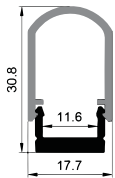

SURFACE MOUNTED SERIES

LS-1831

ALU PROFILE

LS-1831 ALU 6063-T5 1M,2M,3M

COVER

LS-1831 PC PC 1M,2M,3M Push In

ACCESSORIES

End Cap

Clip