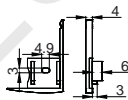

ACCESSORIES

End Cap

White