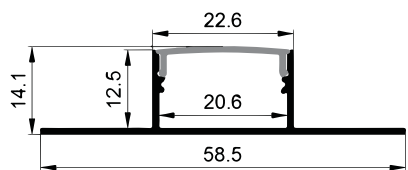

ACCESSORIES

End Cap

White

Black

Silver

WALL SERIES

LE-5831

ALU PROFILE