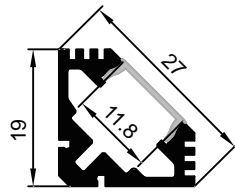

LC-1919E

LC-1919 ALU 6063-T5 1M,2M,3M