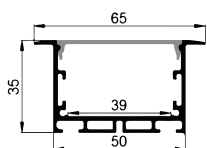

L Shape Connector

90° Connector

Straight Connector

HOT-SALE SERIES

LE-5035B

ALU PROFILE

LE-5035B ALU 6063-T5 1M,2M,3M

COVER