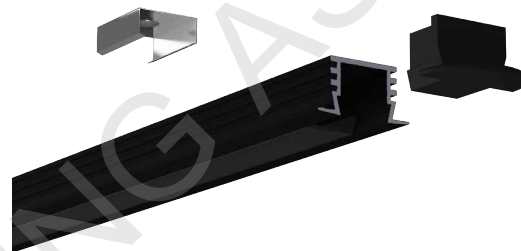

BLACK SERIES

2212

ALU PROFILE

2212 ALU 6063-T5 1M,2M,3M

COVER

Black

2212 PC

PC

1M,2M,3M

Push in

Black

Opal

Diffuser

Clear

ACCESSORIES

End Cap

Black

Clip

Stainless steel