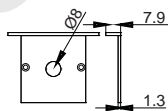

COVER

LE-4938 PC PC 1M,2M,3M Push In

ACCESSORIES

End Cap

Other

RECESSED SERIES

LE-4535A

LE-4535B