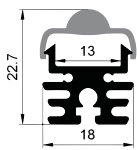

COVER

LS-1815I PC PC 1M,2M,3M Push In

ACCESSORIES

End Cap		
Clip		<p>Stainless steel</p>
Other		<p>Rotating Bracket</p>

RECESSED SERIES

LS-1824B

LS-1824C

LS-1824D