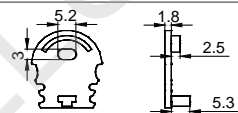

ACCESSORIES

End Cap