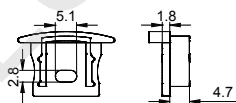

SHELF MAGENATIC SERIES

LM-2518

ALU PROFILE

LS-2518 ALU 6063-T5 1M,2M,3M

COVER

LM-2518 PC PC 1M,2M,3M Push In

ACCESSORIES

End Cap