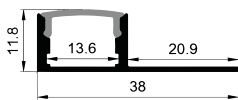

WALL SERIES

LE-3811

ALU PROFILE

LE-3811 ALU 6063-T5 1M,2M,3M

COVER

LE-3811 PC PC 1M,2M,3M Push In

ACCESSORIES

End Cap