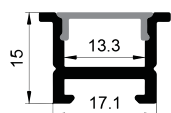

SHELF MAGENATIC SERIES

LM-2116B

ALU PROFILE

LM-2116B ALU 6063-T5 1M,2M,3M

COVER

LM-2116B PC PC 1M,2M,3M Push In

ACCESSORIES

End Cap

Clip

Other