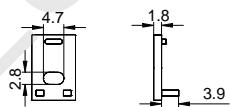

ACCESSORIES

End Cap

White Black Silver

Clip