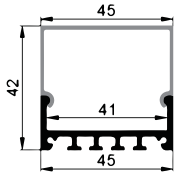

SUSPENDING AND SURFACE SERIES

LP-4542B

ALU PROFILE

LP-4542B ALU 6063-T5 1M,2M,3M

COVER

LP-4542B PC PC 1M,2M,3M Push In

ACCESSORIES

End Cap

Clip

Other