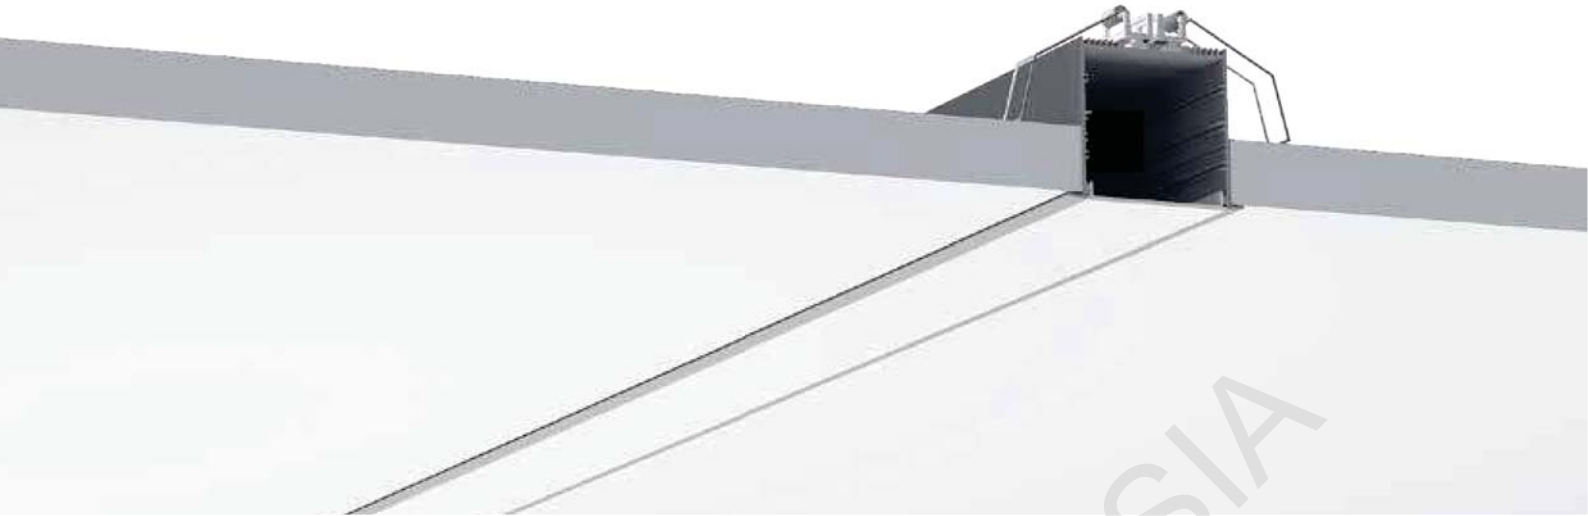

RECESSED SERIES

LE-9075A