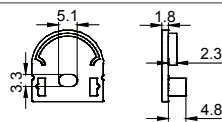

ACCESSORIES

End Cap