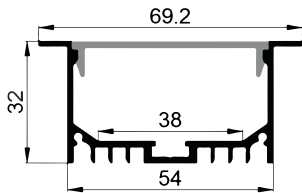

LE-7075 ALU 6063-T5 1M,2M,3M

COVER

LE-7075 PC PC 1M,2M,3M Push In

ACCESSORIES

End Cap

RECESSED SERIES

LE-6550

ALU PROFILE