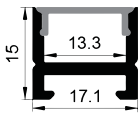

SHELF MAGENATIC SERIES

LM-1716B

ALU PROFILE

LM-1716B ALU 6063-T5 1M,2M,3M

COVER

LM-1716B PC PC 1M,2M,3M Push In

ACCESSORIES

End Cap

Clip

Other

Other