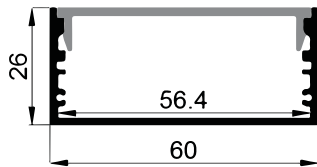

SUSPENDING AND SURFACE SERIES