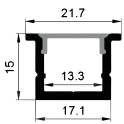

RECESSED SERIES

LE-2116

ALU PROFILE

LE-2116 ALU 6063-T5 1M,2M,3M

COVER

LE-2116 PC PC 1M,2M,3M Push In

ACCESSORIES

End Cap

Clip