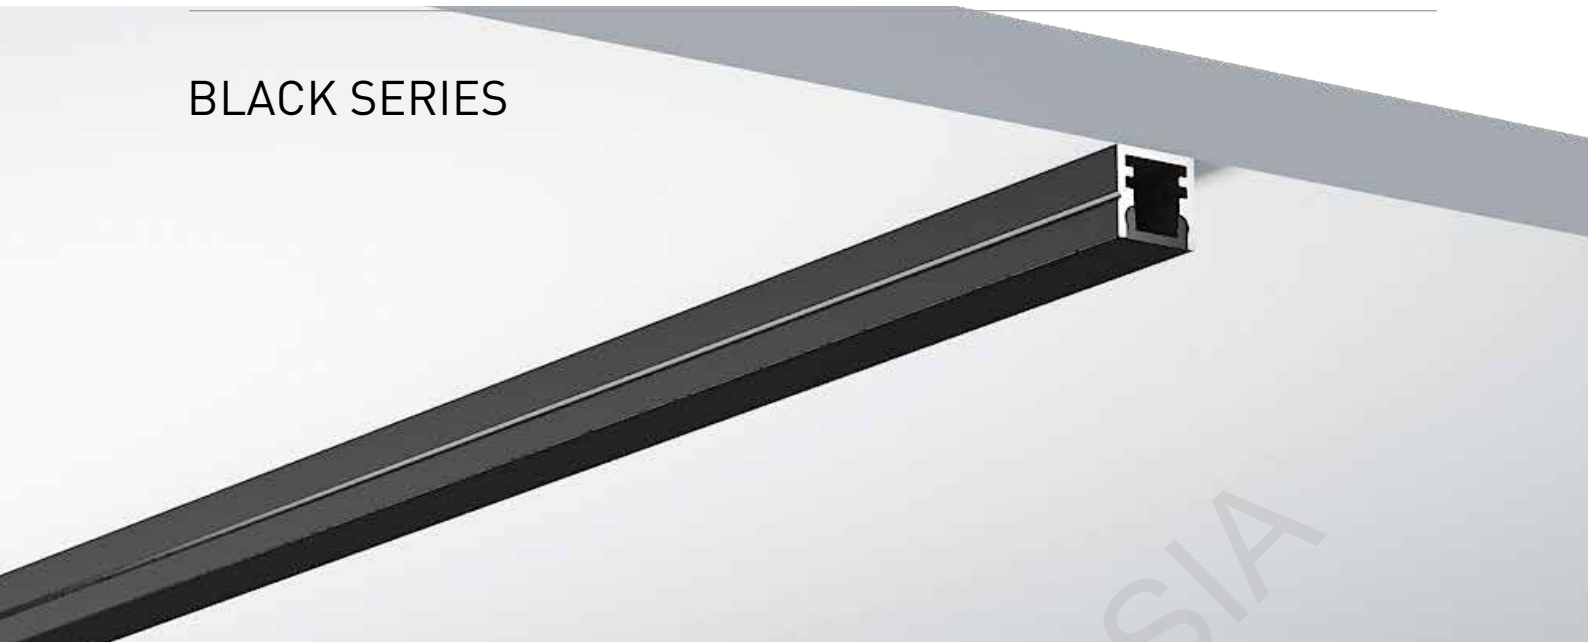

BLACK SERIES

1010K

ALU PROFILE

1010K ALU 6063-T5 1M,2M,3M

Black

COVER

1010K PC PC 1M,2M,3M

Push in