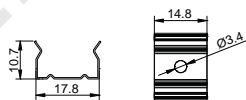

Stainless steel