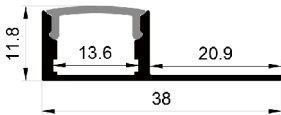

BLACK SERIES

3811

ALU PROFILE

3811 ALU 6063-T5 1M,2M,3M

COVER

Black

3811 PC PC 1M,2M,3M

Push in

Black

Opal

Diffuser

Clear

ACCESSORIES

End Cap

Black