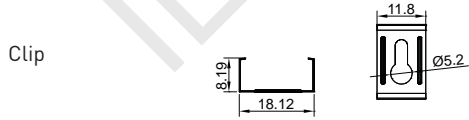

ALU PROFILE

LS-1707C ALU 6063-T5 1M,2M,3M

COVER

LS-1707C PC PC 1M,2M,3M Push In

ACCESSORIES

SURFACE MOUNTED SERIES

LS-1608

ALU PROFILE