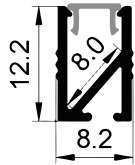

MINI SEREIS

LS-0912

ALU PROFILE

LS-0912 ALU   6063-T5   1M,2M,3M

COVER

LS-0912 PC   PC   1M,2M,3M   Push In

ACCESSORIES

End Cap