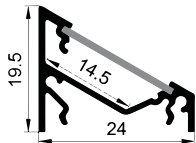

ANGULAR SERIES

LC-2719

ALU PROFILE

LC-2719 ALU 6063-T5 1M,2M,3M

Silver

Black

White

COVER

LC-2719 PC PC 1M,2M,3M

Slide In

Opal

Diffuser

Clear

ACCESSORIES

End Cap

White

Black

Silver

Clip

Stainless steel