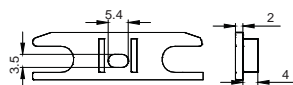

ACCESSORIES

End Cap