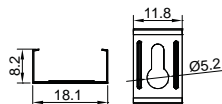

Stainless steel