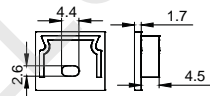

ACCESSORIES

End Cap