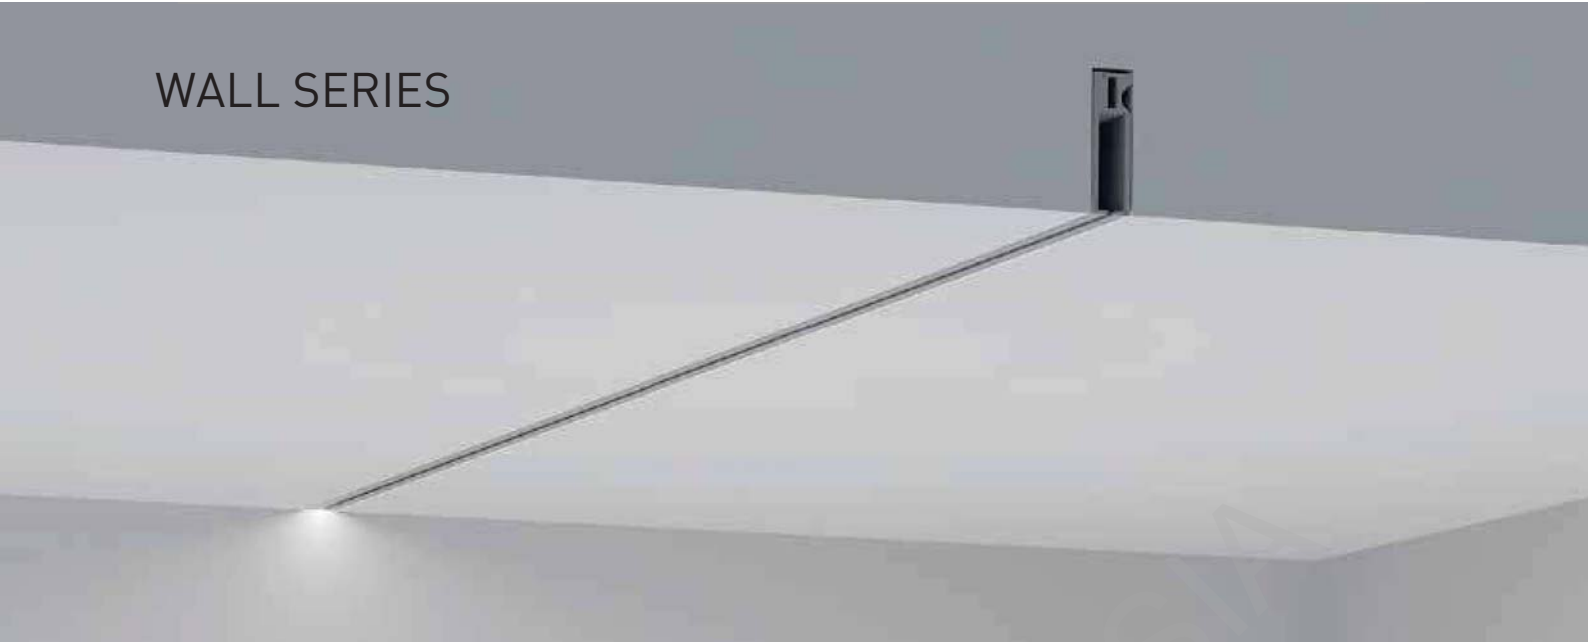

End Cap

White

Black

Silver

WALL SERIES

LE-0828

ALU PROFILE

LE-0828 ALU 6063-T5 1M,2M,3M