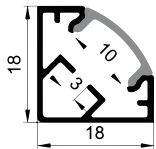

ANGULAR SERIES

LC-1919K

ALU PROFILE

LC-1919K ALU 6063-T5 1M,2M,3M

COVER

LC-1919K PC PC 1M,2M,3M Push In

ACCESSORIES

End Cap

Clip