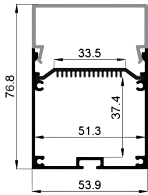

SUSPENDING AND SURFACE SERIES

LP-5575B

ALU PROFILE

LP-5575B ALU 6063-T5 1M,2M,3M

LP-5575B ALU 6063-T5 1M,2M,3M

COVER

LP-5575B PC PC 1M,2M,3M Push In

ACCESSORIES

End Cap

Other