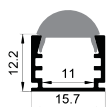

RECESSED SERIES

LS-1612H

ALU PROFILE

LS-1612H ALU 6063-T5 1M,2M,3M

COVER

LS-1612H PC PC 1M,2M,3M Push in

ACCESSORIES

End Cap

Clip