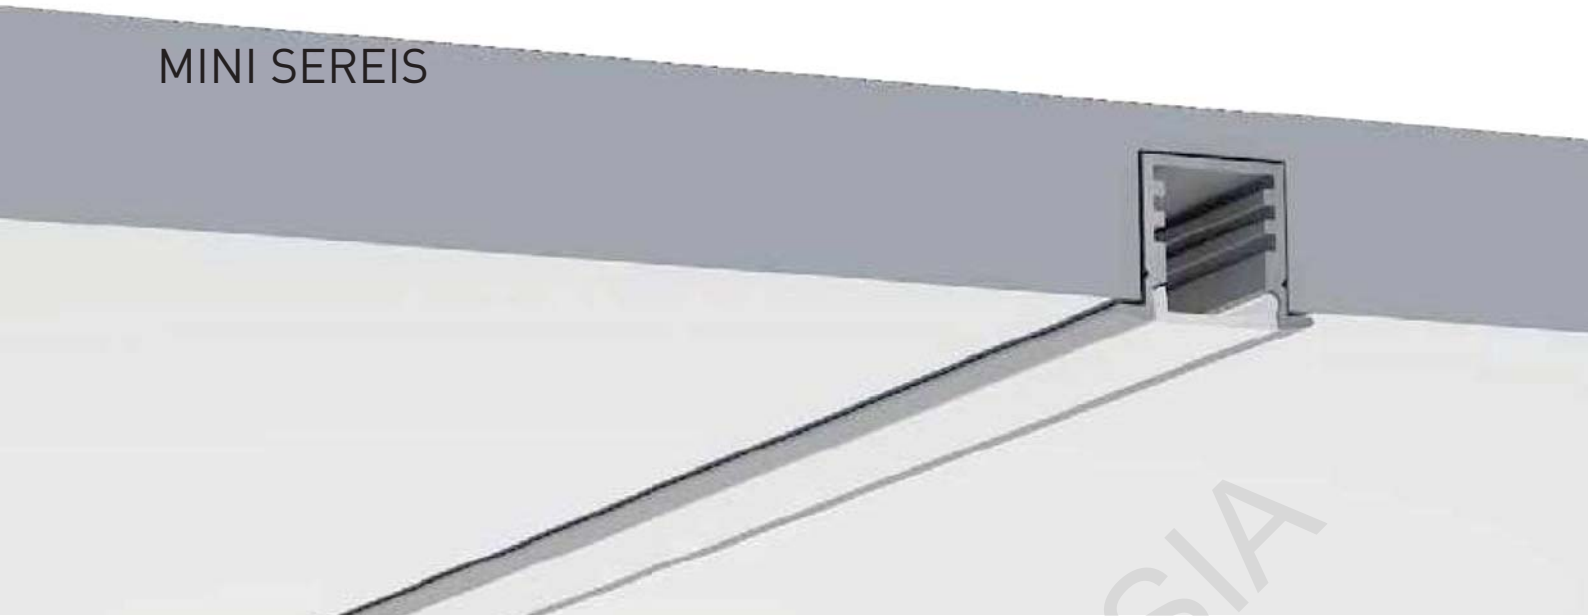

Clip

Stainless steel

MINI SEREIS

LE-2014k

ALU PROFILE

LE-2014K ALU 6063-T5 1M,2M,3M

COVER

LE-2014K PC PC 1M,2M,3M Push in