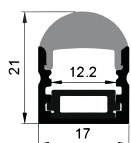

RECESSED SERIES

LS-1715F

ALU PROFILE

LS-1715F ALU 6063-T5 1M,2M,3M

COVER

LS-1715F PC PC 1M,2M,3M Push In

ACCESSORIES

End Cap

Clip

Other