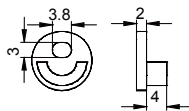

ACCESSORIES

End Cap