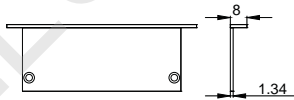

ACCESSORIES

End Cap