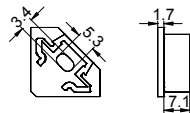

ACCESSORIES

End Cap