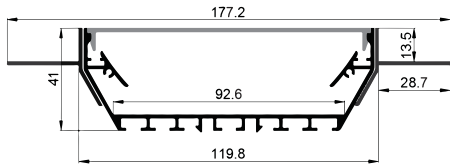

Black

Silver

White

ILLUMINATING ASIA

WALL SERIES

LE-11640B

ALU PROFILE

LE-11640 ALU 6063-T5 1M,2M,3M