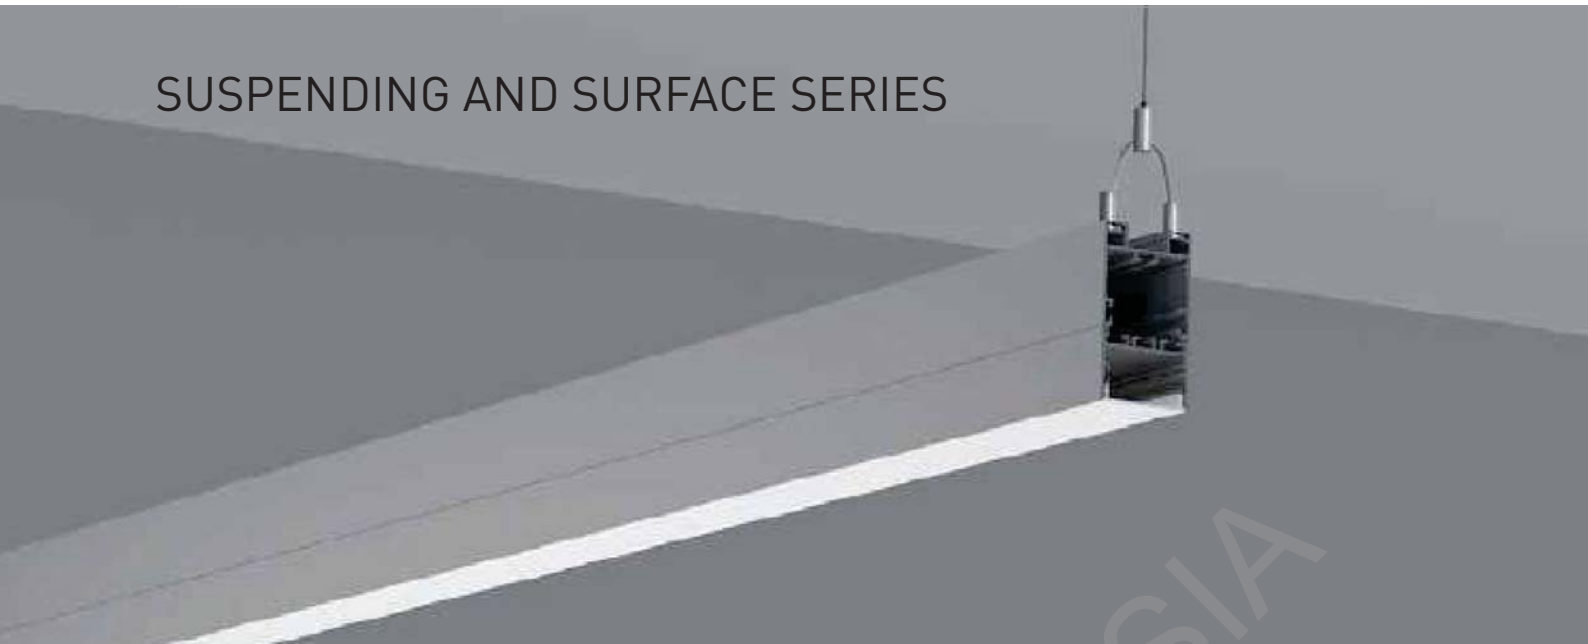

SUSPENDING AND SURFACE SERIES

LP-5090