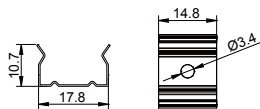

Black

Other