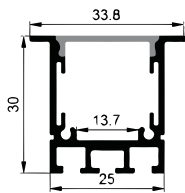

RECESSED SERIES

LE-3430

ALU PROFILE

LE-3430 ALU 6063-T5 1M,2M,3M

COVER

LE-3430 PC PC 1M,2M,3M Push In

ACCESSORIES

End Cap

Other