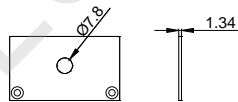

ACCESSORIES

End Cap

Other