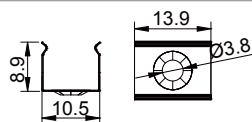

BLACK SERIES

1010K

ALU PROFILE

1010K ALU 6063-T5 1M,2M,3M

Black

COVER

1010K PC PC 1M,2M,3M

Push in

Black

Opal

Diffuser

Clear

ACCESSORIES

End Cap

Black

Clip

Stainless steel