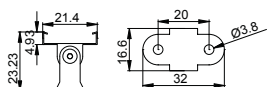

Other

Rotating Bracket

IP44 WATERPROOF SERIES

LE-2515W

ALU PROFILE

LE-2515W ALU 6063-T5 1M,2M,3M

LE-1201 ALU 6063-T5 1M,2M,3M

COVER