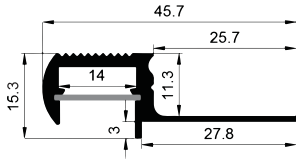

FLOOR SERIES

LF-4515

ALU PROFILE

LF-4515 ALU 6063-T5 1M,2M,3M

COVER

LF-4515 PC PC 1M,2M,3M

Slide In

ACCESSORIES

End Cap