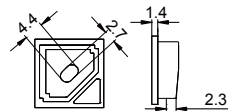

ACCESSORIES

End Cap