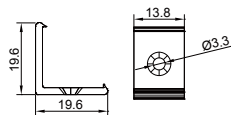

BLACK SERIES

1616B

ALU PROFILE

1616B ALU 6063-T5 1M,2M,3M

COVER

Black

1616B PC PC 1M,2M,3M Push in

Black

Opal

Diffuser

Clear

ACCESSORIES

End Cap

Black

Clip

Stainless steel