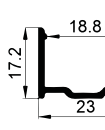

NEON CARD SLOT SERIES

LS-2317U