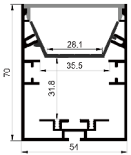

BLACK SERIES

5470

ALU PROFILE

5470 ALU 6063-T5 1M,2M,3M

Black

COVER

5470 PC PC 1M,2M,3M

Push in

Black

Opal

Diffuser

Clear

ACCESSORIES

End Cap

Black