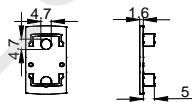

ACCESSORIES

End Cap