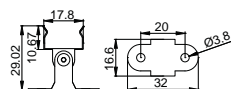

SURFACE MOUNTED SERIES

LS-1715H

ALU PROFILE

LS-1715H ALU 6063-T5 1M,2M,3M

COVER

LS-1715H PC PC 1M,2M,3M Push In

ACCESSORIES

End Cap

Clip

Other