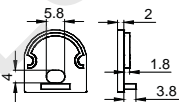

ACCESSORIES

End Cap