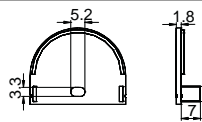

ACCESSORIES

End Cap

White

Black

Silver