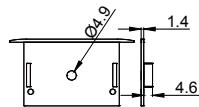

ACCESSORIES

End Cap