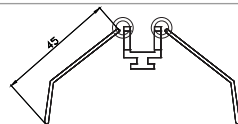

Spring Clips

ILLUMINATING ASIA