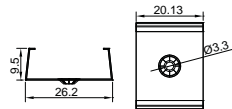

SUSPENDING AND SURFACE SERIES

LP-2318B

ALU PROFILE

LP-2318B ALU 6063-T5 1M,2M,3M

COVER

LP-2318B PC PC 1M,2M,3M Push In

ACCESSORIES

End Cap

Clip

Other