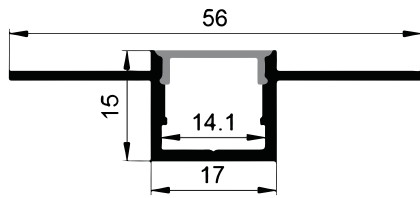

WALL SERIES

LE-5615

ALU PROFILE

LE-5615 ALU 6063-T5 1M,2M,3M

COVER

LE-5615 PC PC 1M,2M,3M Push In

ACCESSORIES

End Cap