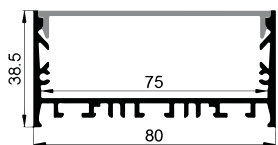

LP-8078

LP-8078B