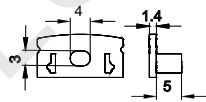

ACCESSORIES

End Cap

White Black Silver

Clip