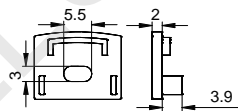

White

Black

Silver

WALL SERIES

LE-9035

ALU PROFILE

LE-9035 ALU 6063-T5 1M,2M,3M

Silver