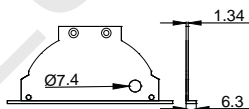

ALU PROFILE

LE-10048 ALU 6063-T5 1M,2M,3M

COVER

LE-10048 PC PC 1M,2M,3M Push In

ACCESSORIES

End Cap

Other

RECESSED SERIES