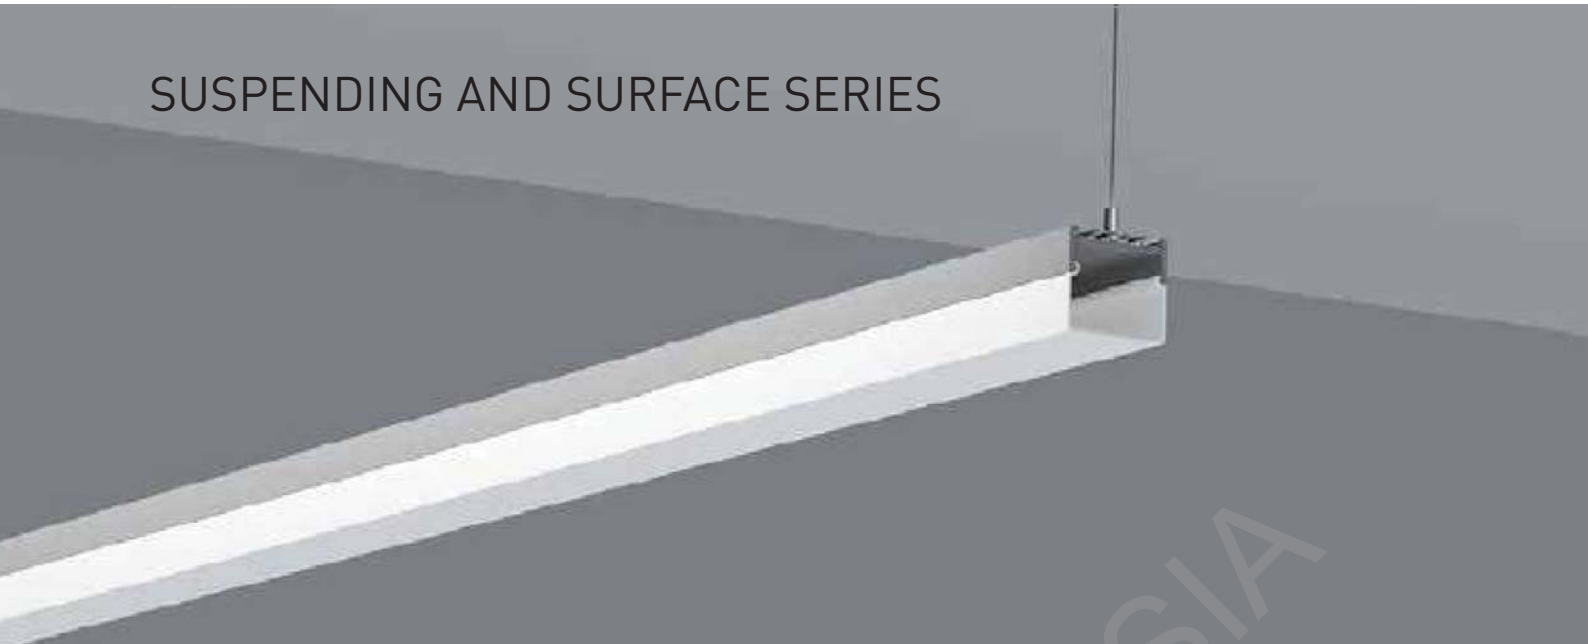

SUSPENDING AND SURFACE SERIES

LP-4542B