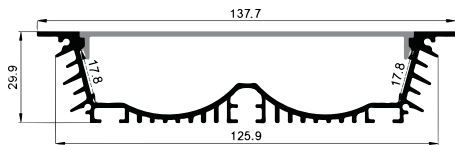

RECESSED SERIES

LE-13730

ALU PROFILE

LE-13730 ALU 6063-T5 1M,2M,3M

COVER

LE-13730 PC PC 1M,2M,3M Push In

ACCESSORIES

End Cap

Other