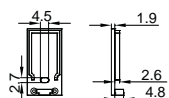

ACCESSORIES

End Cap