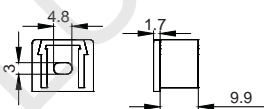

ACCESSORIES

End Cap

Black

Silver

Clip