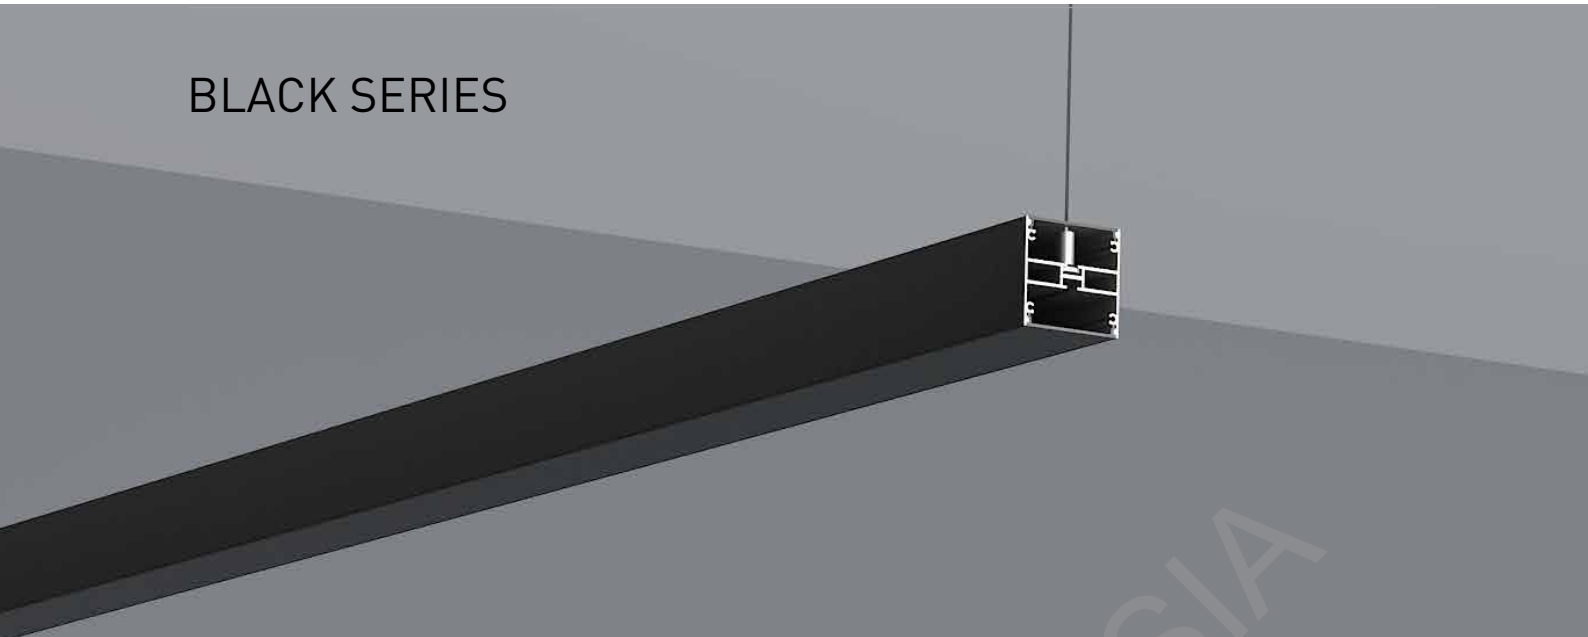

Black

Other

Stainless steel

L Shape Connector

90° Connector

Straight Connector

BLACK SERIES

5050H