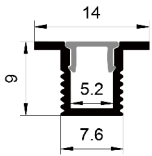

BLACK SERIES

0814

ALU PROFILE

0814 ALU 6063-T5 1M,2M,3M

Black

COVER

0814 PC PC 1M,2M,3M

Push in

Black

Opal

Diffuser

Clear

ACCESSORIES

End Cap

Black

Clip

Stainless steel