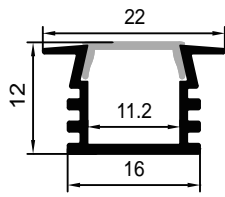

LE-2212B

ALU PROFILE