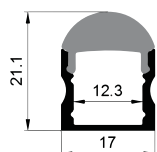

Clip

Other

RECESSED SERIES

LS-1715C

ALU PROFILE

LS-1715C ALU 6063-T5 1M,2M,3M

COVER

LS-1715C PC PC 1M,2M,3M Push In