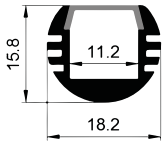

SURFACE MOUNTED SERIES

LS-1818

LS-1818B

LS-1818C

ALU PROFILE

LS-1818 ALU 6063-T5 1M,2M,3M

Silver Black White

COVER

LS-1818 PC PC 1M,2M,3M

Slide In

Opal Diffuser Clear

ACCESSORIES

End Cap

White Black Silver

Clip

Stainless steel

Other

Rotating Bracket