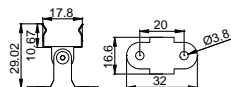

SURFACE MOUNTED SERIES

LS-1815

ALU PROFILE

LS-1815 ALU 6063-T5 1M,2M,3M

Silver

Black

White

COVER

LS-1815 PC PC 1M,2M,3M Push In

Opal

Diffuser

Clear

ACCESSORIES

End Cap

Clip

Other