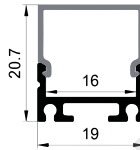

SUSPENDING AND SURFACE SERIES

LP-2016E

LP-2016C

LP-2016D

ALU PROFILE

LP-2016E ALU 6063-T5 1M,2M,3M

COVER

LP-2016E PC PC 1M,2M,3M Push In

ACCESSORIES

End Cap

Clip

Other