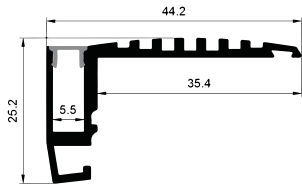

FLOOR SERIES

LF-4525

ALU PROFILE

LF-4525 ALU 6063-T5 1M,2M,3M

COVER

LF-4525 PC PC 1M,2M,3M Push In

Opal Diffuser Clear

ACCESSORIES

End Cap

White Black Silver