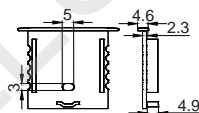

ACCESSORIES

End Cap