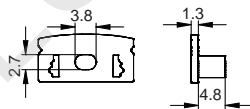

ACCESSORIES

End Cap

White

Black

Silver

WALL SERIES

LE-5831

ALU PROFILE