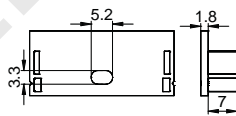

ACCESSORIES

End Cap