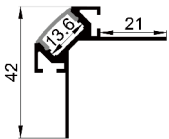

BLACK SERIES

4242

ALU PROFILE

4242 ALU 6063-T5 1M,2M,3M

COVER

Black

4242 PC PC 1M,2M,3M

Push in

Black

Opal

Diffuser

Clear

ACCESSORIES

End Cap

Black