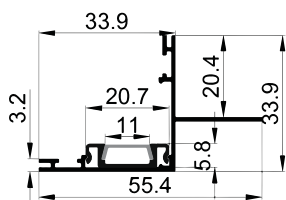

WALL SERIES

LE-5405C

ALU PROFILE

LE-5405C ALU 6063-T5 1M,2M,3M

COVER

LE-5405C PC PC 1M,2M,3M Slide In

ACCESSORIES

End Cap