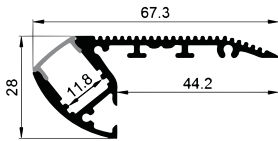

FLOOR SERIES

LS-6628