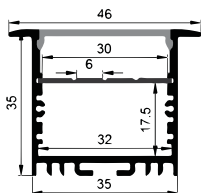

RECESSED SERIES

LE-4535B