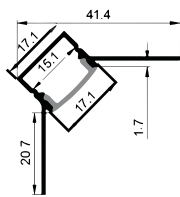

WALL SERIES

LE-4141B

ALU PROFILE

LE-4141B ALU 6063-T5 1M,2M,3M

COVER

LE-4141B PC PC 1M,2M,3M Push In

ACCESSORIES

End Cap