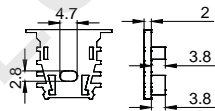

LE-2319 ALU 6063-T5 1M,2M,3M

COVER

LE-2319 PC PC 1M,2M,3M Slide In

ACCESSORIES

End Cap

Clip

Stainless steel

RECESSED SERIES