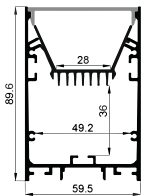

SUSPENDING AND SURFACE SERIES

LP-6090

ALU PROFILE

LP-6090 ALU 6063-T5 1M,2M,3M

LP-6090 ALU COVER 6063-T5 1M,2M,3M

LP-6090 PC PC 1M,2M,3M Push In

ACCESSORIES

End Cap

Other