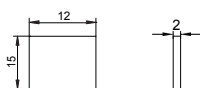

SHELF MAGENATIC SERIES

LM-2518

ALU PROFILE

LS-2518 ALU 6063-T5 1M,2M,3M

COVER

LM-2518 PC PC 1M,2M,3M Push In

ACCESSORIES

End Cap

Clip

Other