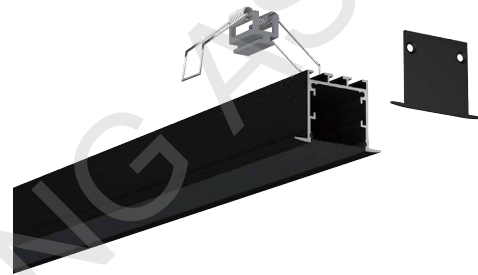

ALU PROFILE

3535E ALU 6063-T5 1M,2M,3M