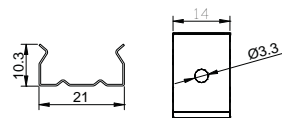

Stainless steel

Other

Pendant Kit

L Shape Connector

90° Connector

Straight Connector

COVER

LP-2016C PC