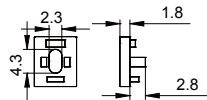

ACCESSORIES

End Cap