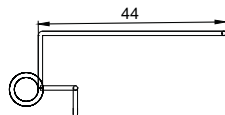

Black

Other

Spring Clips