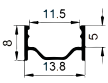

NEON CARD SLOT SERIES

LS-1308U