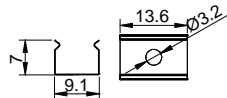

MINI SEREIS

LE-0812

ALU PROFILE

LE-0812 ALU 6063-T5 1M,2M,3M

COVER

LE-0812 PC PC 1M,2M,3M Push In

ACCESSORIES

End Cap

Clip