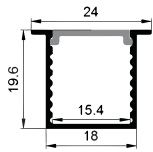

RECESSED SERIES

LE-2419

ALU PROFILE

LE-2419 ALU 6063-T5 1M,2M,3M

COVER

LE-2419 PC PC 1M,2M,3M Push In

ACCESSORIES

End Cap