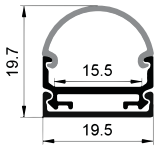

LS-2019

ALU PROFILE

LS-2019 ALU 6063-T5 1M,2M,3M