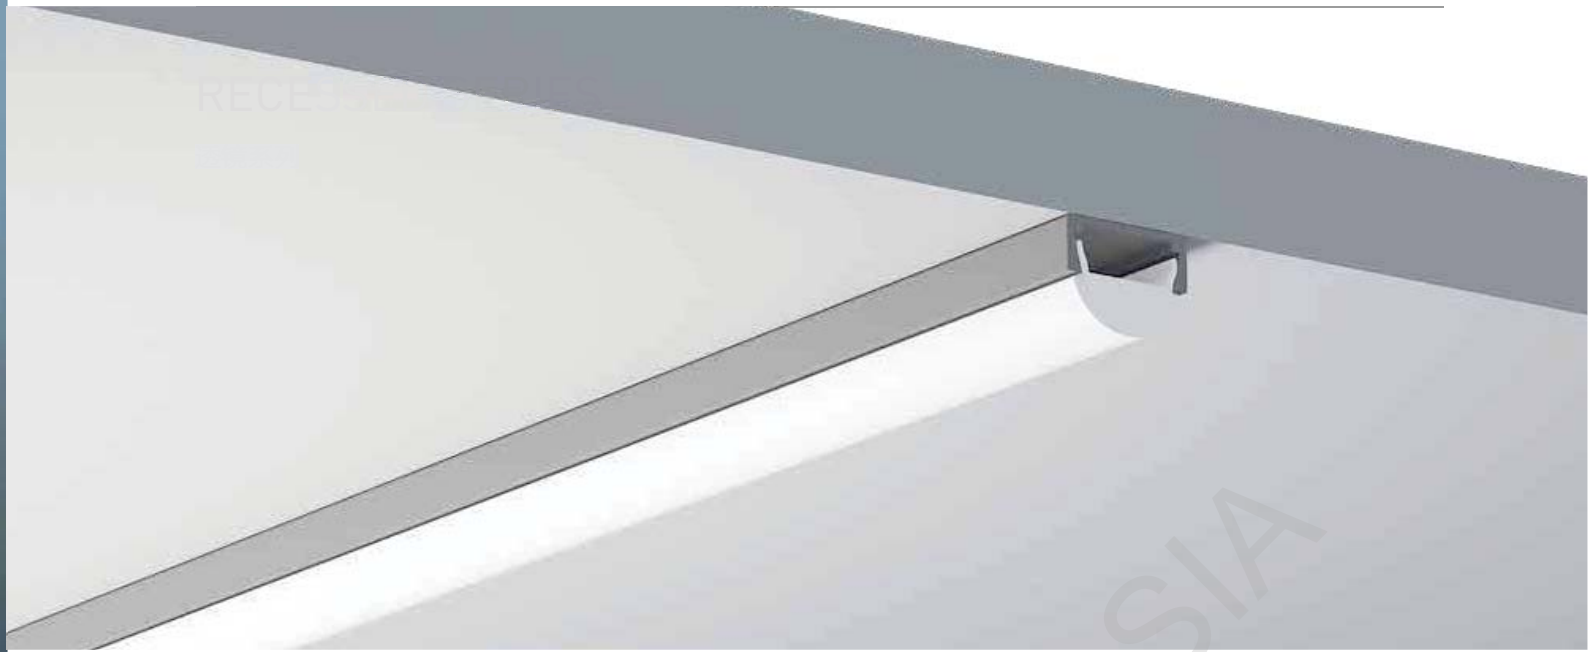

Clip

Stainless steel

Lens beam angle series

High quality anodised aluminium profile / Universally useable, either for the protection of LED or as Luminaire / Slim design, easy to integrate where less space is available / Full range of the sizes and design for different application / Combination with a diffuser, opal clear PC cover and optic lens for different lighting required.