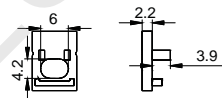

ACCESSORIES

End Cap

Clip