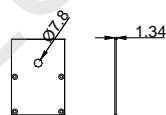

ACCESSORIES

End Cap