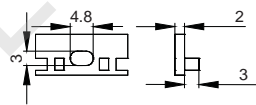

ACCESSORIES

End Cap

White

Black

Silver

Clip