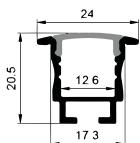

RECESSED SERIES

LE-2520

ALU PROFILE

LE-2520 ALU 6063-T5 1M,2M,3M

COVER

LE-2520 PC PC 1M,2M,3M Push In

Opal Diffuser Clear

ACCESSORIES

End Cap

White Black Silver

Other

Spring Clips