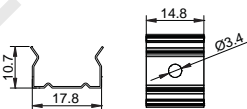

Stainless steel