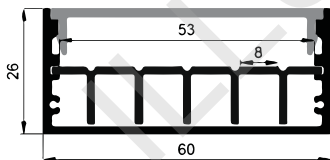

SUSPENDING AND SURFACE SERIES