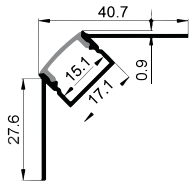

WALL SERIES

LE-4141