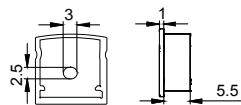

IP44 WATERPROOF SERIES

LE-2515W

ALU PROFILE

LE-2515W ALU 6063-T5 1M,2M,3M

LE-1201 ALU 6063-T5 1M,2M,3M

COVER

LE-2515W PC PC 1M,2M,3M Push in

ACCESSORIES

End Cap

End Cap

Clip