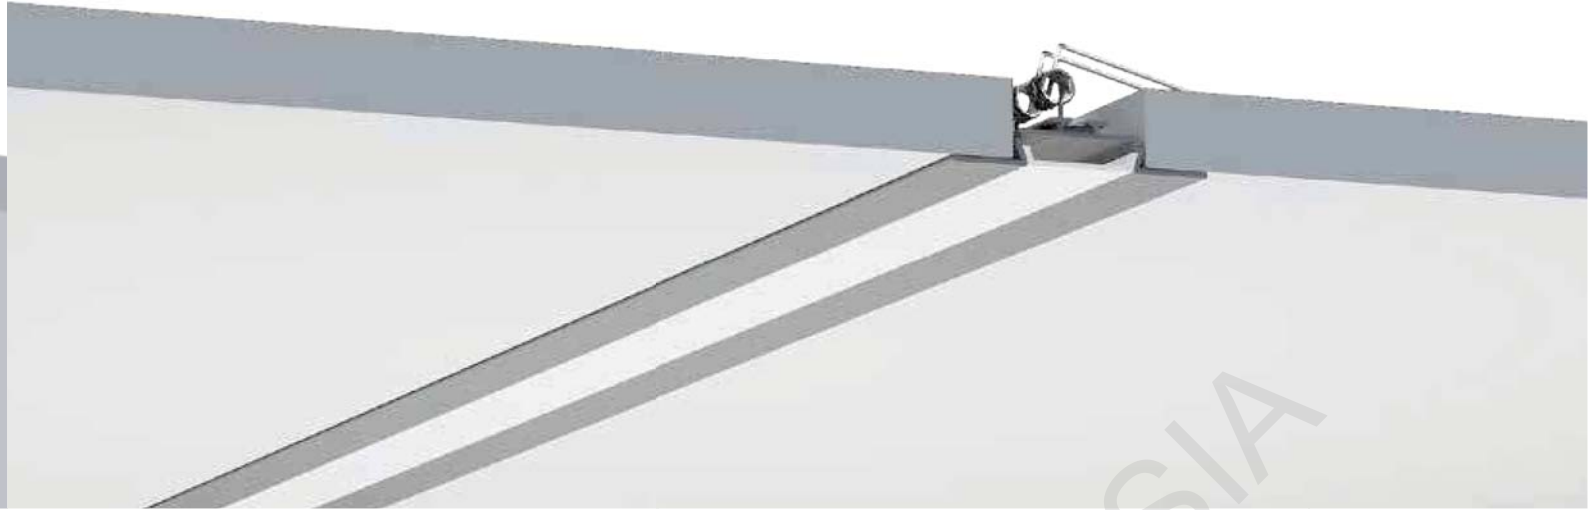

LE-5210

ALU PROFILE

LE-5210 ALU 6063-T5 1M,2M,3M

COVER

LE-5210 PC PC 1M,2M,3M Slide In

ACCESSORIES

End Cap

White