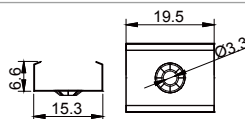

BLACK SERIES

1612

ALU PROFILE

1612 ALU 6063-T5 1M,2M,3M

Black

COVER

1612 PC PC 1M,2M,3M

Push in

Black

Opal

Diffuser

Clear

ACCESSORIES

End Cap

Black

Clip

Stainless steel