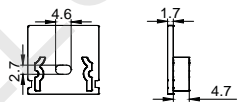

ACCESSORIES

End Cap