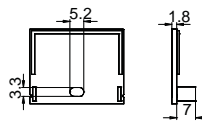

ACCESSORIES

End Cap