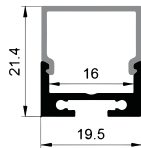

SUSPENDING AND SURFACE SERIES

LP-2119

LP-2119B

LP-2119C

ALU PROFILE

LP-2119 ALU 6063-T5 1M,2M,3M

COVER

LP-2119 PC PC 1M,2M,3M Push In

ACCESSORIES

End Cap

Other

Pendant Kit