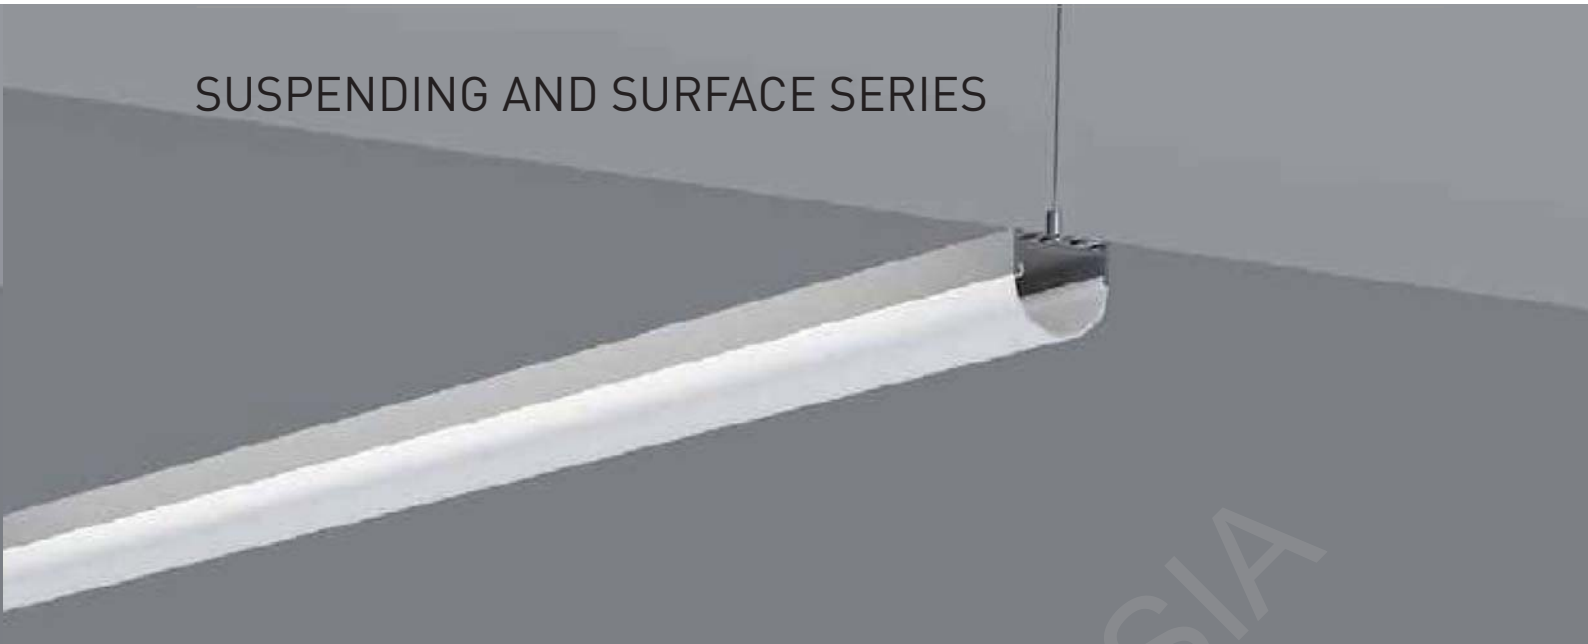

90° Connector

Straight Connector

SUSPENDING AND SURFACE SERIES

LP-4542

ALU PROFILE

LP-4542 ALU 6063-T5 1M,2M,3M

COVER

LP-4542 PC PC 1M,2M,3M Push In