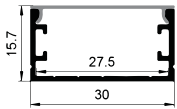

SURFACE MOUNTED SERIES

LS-3015

LS-3015B

LS-3015C

ALU PROFILE

LS-3015 ALU 6063-T5 1M,2M,3M

COVER

LS-3015 PC PC 1M,2M,3M Push In

ACCESSORIES

End Cap