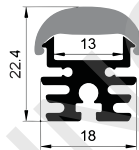

RECESSED SERIES

ALU PROFILE

LS-1824B ALU 6063-T5 1M,2M,3M

COVER

LS-1824B PC PC 1M,2M,3M Push In

COVER

LS-1824C PC PC 1M,2M,3M Push In

COVER

LS-1824DPC PC 1M,2M,3M Push In

COVER

LS-1824E PC PC 1M,2M,3M Push In