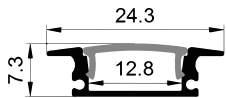

LE-2507C

ALU PROFILE

LE-2507C ALU 6063-T5 1M,2M,3M