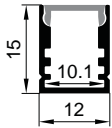

MINI SEREIS

LS-1215K

ALU PROFILE

LS-1215K ALU 6063-T5 1M,2M,3M

COVER

LS-1215K PC PC 1M,2M,3M Push In

ACCESSORIES

End Cap

Clip