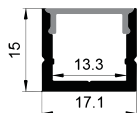

SURFACE MOUNTED SERIES

LS-1716

ALU PROFILE

LS-1716 ALU 6063-T5 1M,2M,3M

COVER

LS-1716 PC PC 1M,2M,3M Push In

ACCESSORIES

End Cap

Clip

Other