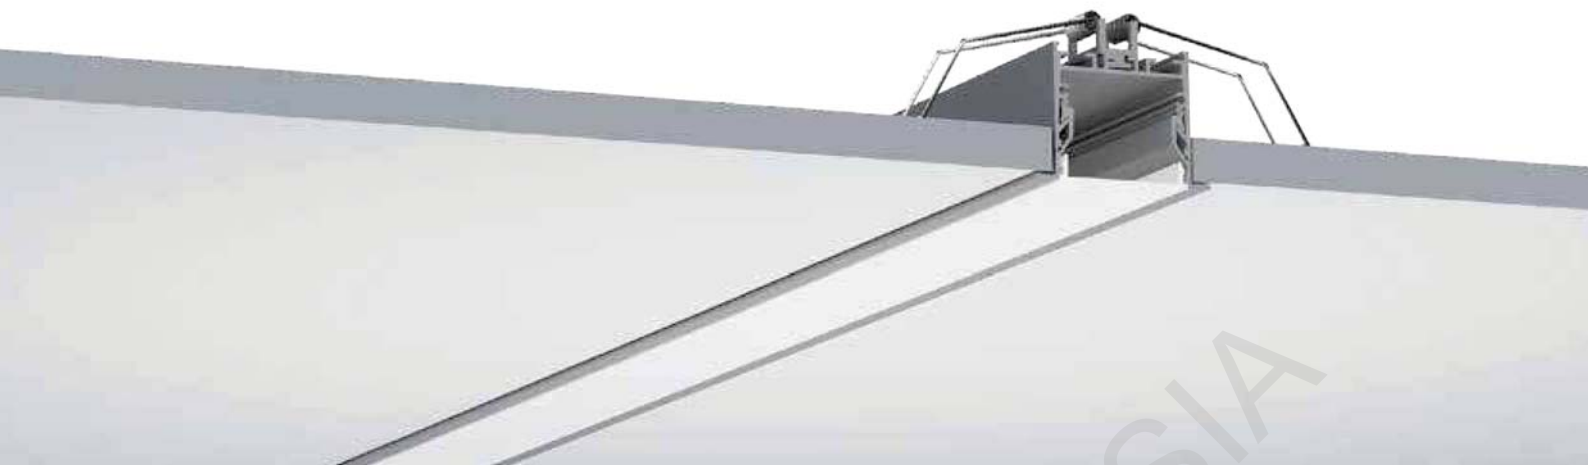

ACCESSORIES

End Cap

Other

RECESSED SERIES

LE-6445

ALU PROFILE

LE-6445 ALU 6063-T5 1M,2M,3M

COVER