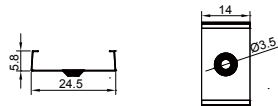

BLACK SERIES

3216

ALU PROFILE

3216 ALU 6063-T5 1M,2M,3M
COVER

Black

3216 PC PC 1M,2M,3M Push in

Black

Opal

Diffuser

Clear

ACCESSORIES

End Cap

Black

Clip

Stainless steel