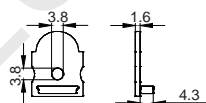

ACCESSORIES

End Cap