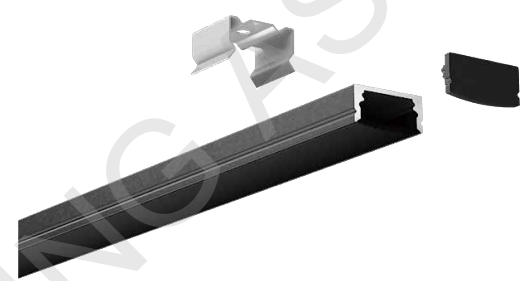

BLACK SERIES

1707D

ALU PROFILE

1707D ALU 6063-T5 1M,2M,3M

Black

1707D PC PC 1M,2M,3M Push in

Black

Opal

Diffuser

Clear

ACCESSORIES

End Cap

Black

Clip

Stainless steel