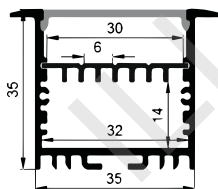

RECESSED SERIES

LE-4535C