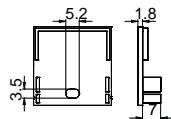

ACCESSORIES

End Cap