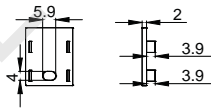

ACCESSORIES

End Cap