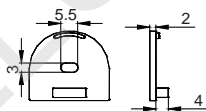

ACCESSORIES

End Cap