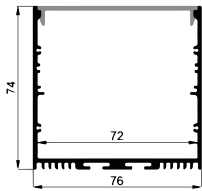

SUSPENDING AND SURFACE SERIES