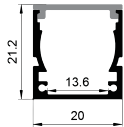

SURFACE MOUNTED SERIES

LS-2021

ALU PROFILE

LS-2021 ALU 6063-T5 1M,2M,3M

COVER

LS-2021 PC PC 1M,2M,3M Push In

ACCESSORIES

End Cap

Clip