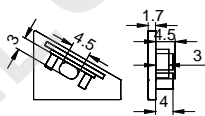

LC-2215 ALU 6063-T5 1M,2M,3M

COVER

LC-2215 PC PC 1M,2M,3M Slide In

ACCESSORIES

End Cap

Clip

Stainless steel

ANGULAR SERIES