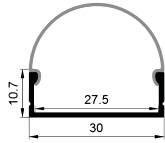

SURFACE MOUNTED SERIES

ALU PROFILE

LS-3012 ALU 6063-T5 1M,2M,3M

COVER

LS-3012 PC PC 1M,2M,3M Push In

ACCESSORIES