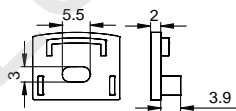

ACCESSORIES

End Cap