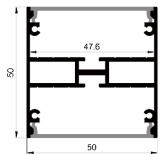

Black

Other

Stainless steel

L Shape Connector

90° Connector

Straight Connector

BLACK SERIES

5050H