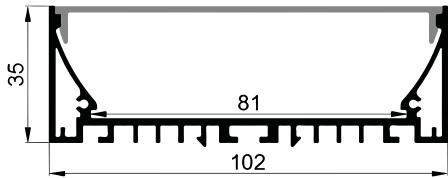

SUSPENDING AND SURFACE SERIES

LP-10235

ALU PROFILE

LP-10235 ALU 6063-T5 1M,2M,3M