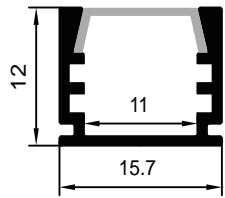

SURFACE MOUNTED SERIES

LS-1612C

LS-1612E

ALU PROFILE

LS-1612C ALU 6063-T5 1M,2M,3M

COVER

LS-1612C PC PC 1M,2M,3M Slide In

LS-1612E PC PC 1M,2M,3M Push in

ACCESSORIES

End Cap

Clip