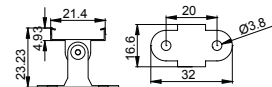

SHELF MAGENATIC SERIES

LM-1718

ALU PROFILE

LM-1718 ALU 6063-T5 1M,2M,3M

COVER

LM-1718 PC PC 1M,2M,3M Push In

ACCESSORIES

End Cap

Clip

Other

Other