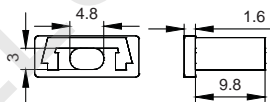

ACCESSORIES

End Cap