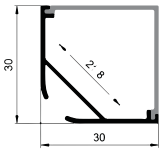

ANGULAR SERIES

LC-3030F

ALU PROFILE

LC-3030F ALU 6063-T5 1M,2M,3M

COVER

LC-3030F PC PC 1M,2M,3M Push In

ACCESSORIES

End Cap

Clip

Other