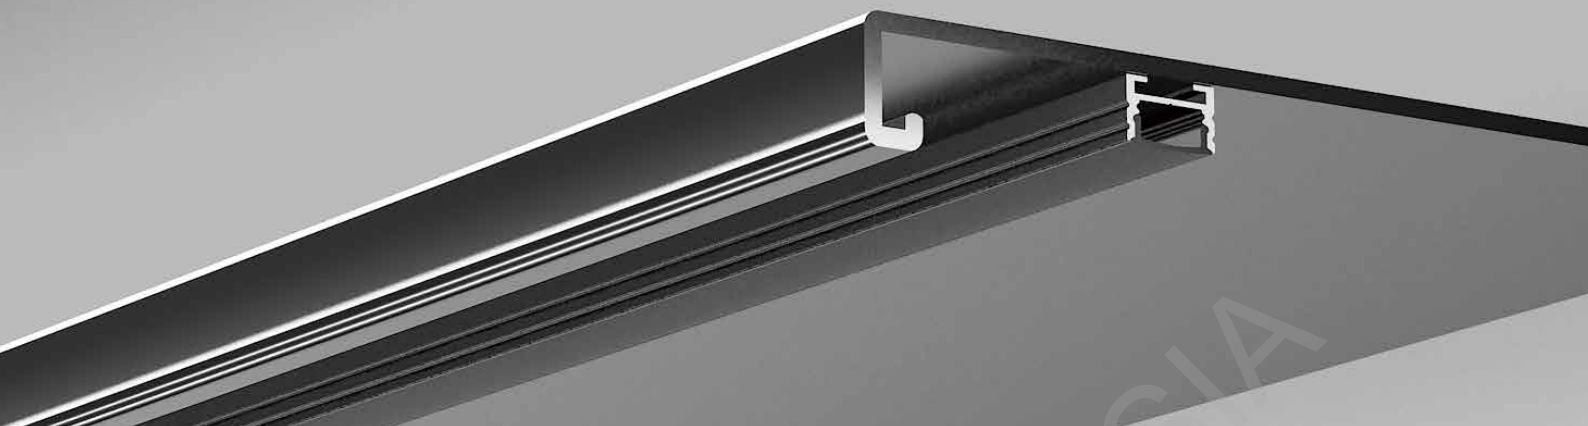

BLACK SERIES

1811