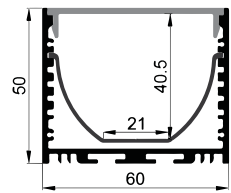

SUSPENDING AND SURFACE SERIES