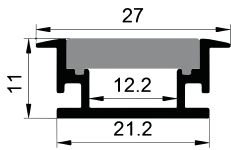

FLOOR SERIES

LF-2711