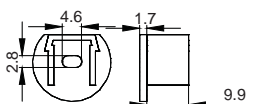

ACCESSORIES

End Cap