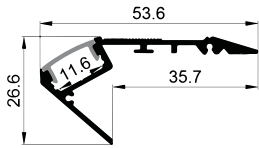

FLOOR SERIES

LS-5528