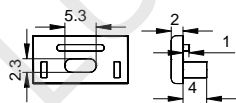

ACCESSORIES

End Cap