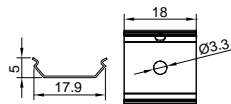

WALL SERIES

LS-7011

ALU PROFILE

LS-7011 ALU 6063-T5 1M,2M,3M

COVER

LS-7011 PC PC 1M,2M,3M Push In

ACCESSORIES

End Cap

Clip

Stainless steel