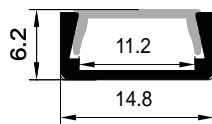

HOT-SALE SERIES

LS-1506

LS-1506B

ALU PROFILE

LS-1506 ALU   6063-T5   1M,2M,3M

COVER

LS-1506 PC   PC   1M,2M,3M

Slide In

LS-1506B PC   PC   1M,2M,3M

Push in