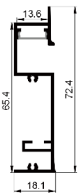

7318

ALU PROFILE