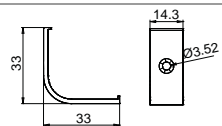

ANGULAR SERIES

LC-3030E

ALU PROFILE

LC-3030E ALU 6063-T5 1M,2M,3M

Silver

Black

White

COVER

LC-3030E PC PC 1M,2M,3M Push In

Opal

Diffuser

Clear

ACCESSORIES

End Cap

White

Black

Silver

Clip

PC

Other

Pendant Kit