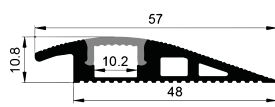

FLOOR SERIES

地面安裝系列

LF-3810R

LF-5710R

LF-6310R

ALU PROFILE

LF-3810R ALU 6063-T5 1M,2M,3M

COVER

LF-3810R PC PC 1M,2M,3M Push In

ACCESSORIES

End Cap