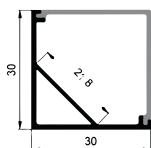

Clip

PC

ANGULAR SERIES

LC-3030B

ALU PROFILE

LC-3030B ALU 6063-T5 1M,2M,3M

Silver

Black