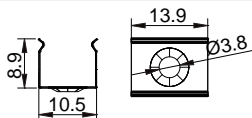

Stainless steel