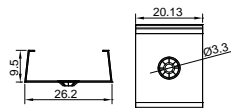

Clip

Stainless steel

Other