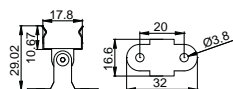

SURFACE MOUNTED SERIES

LS-1815B

ALU PROFILE

LS-1815B ALU 6063-T5 1M,2M,3M

COVER

LS-1815B PC PC 1M,2M,3M Push In

ACCESSORIES

End Cap

Clip

Other