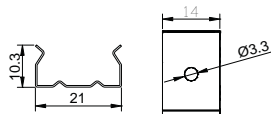

SURFACE MOUNTED SERIES

LS-2021

ALU PROFILE

LS-2021 ALU 6063-T5 1M,2M,3M

COVER

LS-2021 PC PC 1M,2M,3M Push In

ACCESSORIES

End Cap

Clip