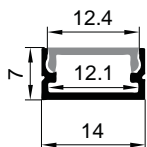

LS-1307 ALU 6063-T5 1M,2M,3M

COVER

LS-1307 PC PC 1M,2M,3M Push In

ACCESSORIES

End Cap

Clip

MINI SEREIS

LS-1407K