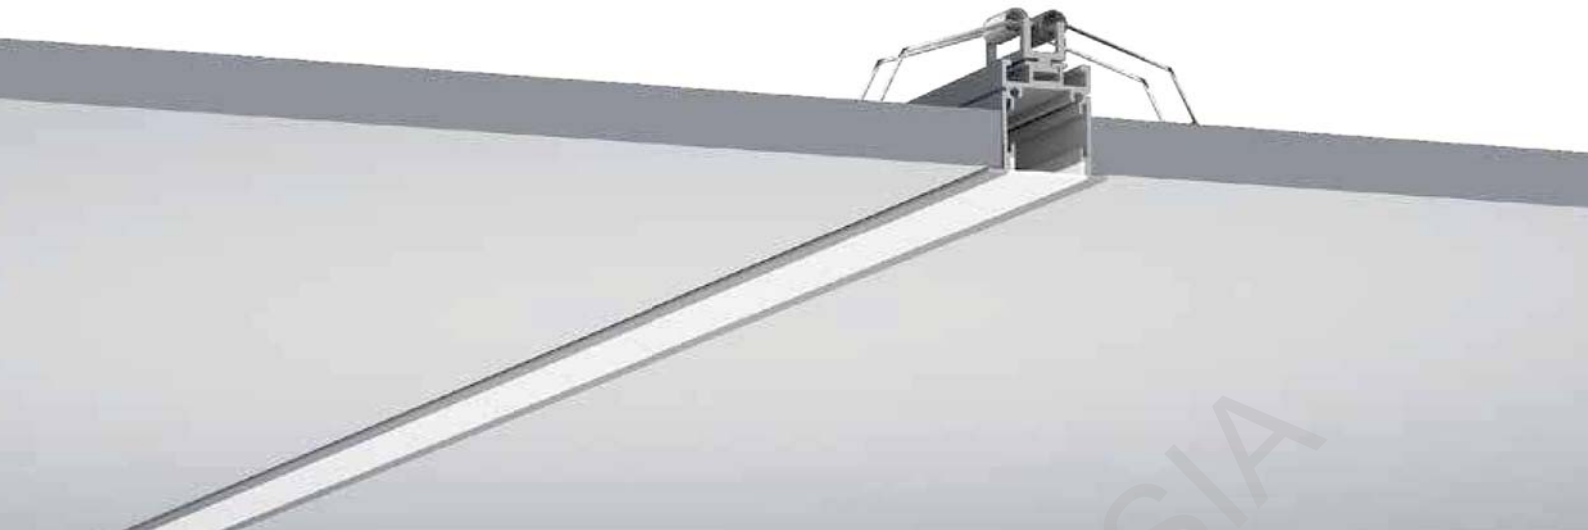

RECESSED SERIES

LE-3430