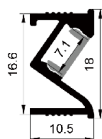

ALU PROFILE

1811 ALU 6063-T5 1M,2M,3M

COVER