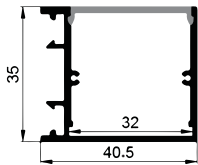

LS-4235

ALU PROFILE

LS-4235 ALU 6063-T5 1M,2M,3M

COVER

LS-4235 PC PC 1M,2M,3M Push In

ACCESSORIES

End Cap

Clip