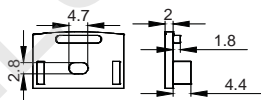

LE-5831 ALU 6063-T5 1M,2M,3M

COVER

LE-5831 PC PC 1M,2M,3M Push In

ACCESSORIES

End Cap

WALL SERIES

LE-5235B

ALU PROFILE