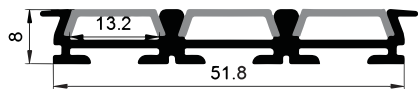

RECESSED SERIES

LE-5609

ALU PROFILE

LE-5609 ALU 6063-T5 1M,2M,3M

COVER

LE-5609 PC PC 1M,2M,3M Slide In

ACCESSORIES

End Cap