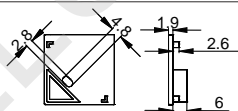

White

COVER

LC-3030B PC PC 1M,2M,3M Push in

Opal

Diffuser

Clear

ACCESSORIES

End Cap