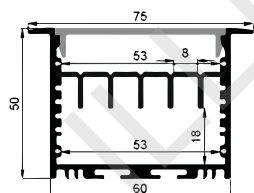

RECESSED SERIES

LE-7050D