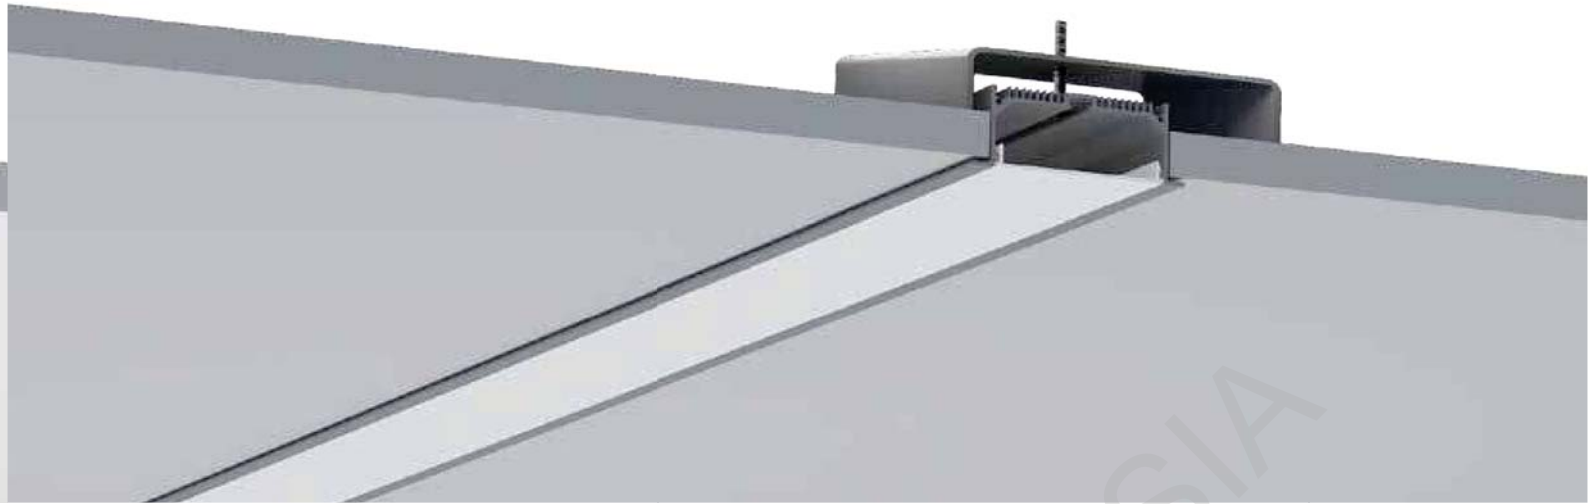

Other

Suspension bracket

RECESSED SERIES

LE-9032

ALU PROFILE

LE-9032 ALU 6063-T5 1M,2M,3M

COVER

LE-9032 PC PC 1M,2M,3M Push In