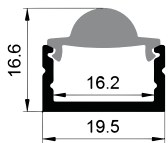

LS-2016G

ALU PROFILE

LS-2016G ALU 6063-T5 1M,2M,3M