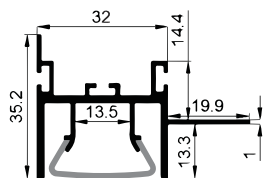

LE-5831 ALU 6063-T5 1M,2M,3M

COVER

LE-5831 PC PC 1M,2M,3M Push In

ACCESSORIES

End Cap

WALL SERIES

LE-5235B

ALU PROFILE