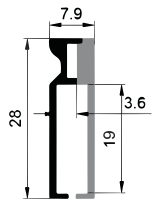

End Cap

White

Black

Silver

WALL SERIES

LE-0828

ALU PROFILE

LE-0828 ALU 6063-T5 1M,2M,3M