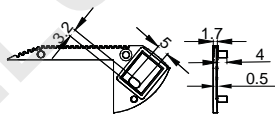

ACCESSORIES

End Cap