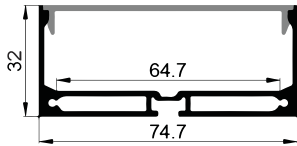

Other

Pendant Kit

L Shape Connector

90° Connector

Straight Connector

SUSPENDING AND SURFACE SERIES

LP-7532

ALU PROFILE