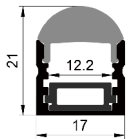

BLACK SERIES

1715F

ALU PROFILE

1715F ALU 6063-T5 1M,2M,3M

COVER

Black

1715F PC PC 1M,2M,3M Push in

Black

Opal

Diffuser

Clear

ACCESSORIES

End Cap

Black

Other

Stainless steel