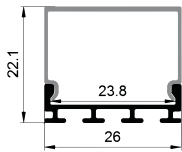

SURFACE MOUNTED SERIES

LS-2618B

ALU PROFILE

LS-2618B ALU 6063-T5 1M,2M,3M

COVER

LS-2618B PC PC 1M,2M,3M Push In

ACCESSORIES

End Cap

Clip