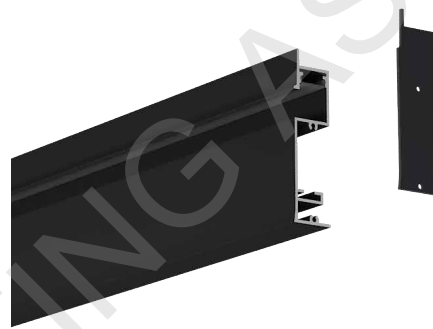

7318

ALU PROFILE

7318 ALU 6063-T5 1M,2M,3M

COVER

Black

7318 PC PC 1M,2M,3M

Push in

Black

Opal

Diffuser

Clear

ACCESSORIES

End Cap

Black