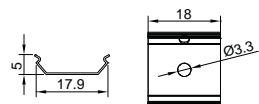

Clip

Stainless steel

Lens beam angle series

High quality anodised aluminium profile / Universally useable, either for the protection of LED or as Luminaire / Slim design, easy to integrate where less space is available / Full range of the sizes and design for different application / Combination with a diffuser, opal clear PC cover and optic lens for different lighting required.