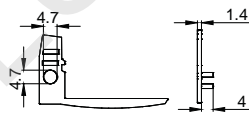

ACCESSORIES

End Cap