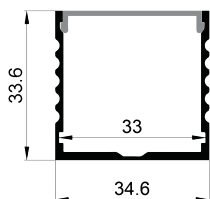

ALU PROFILE

LS-3031 ALU 6063-T5 1M,2M,3M

COVER

LS-3031 PC PC 1M,2M,3M Push In

ACCESSORIES

End Cap

SURFACE MOUNTED SERIES

LS-3535