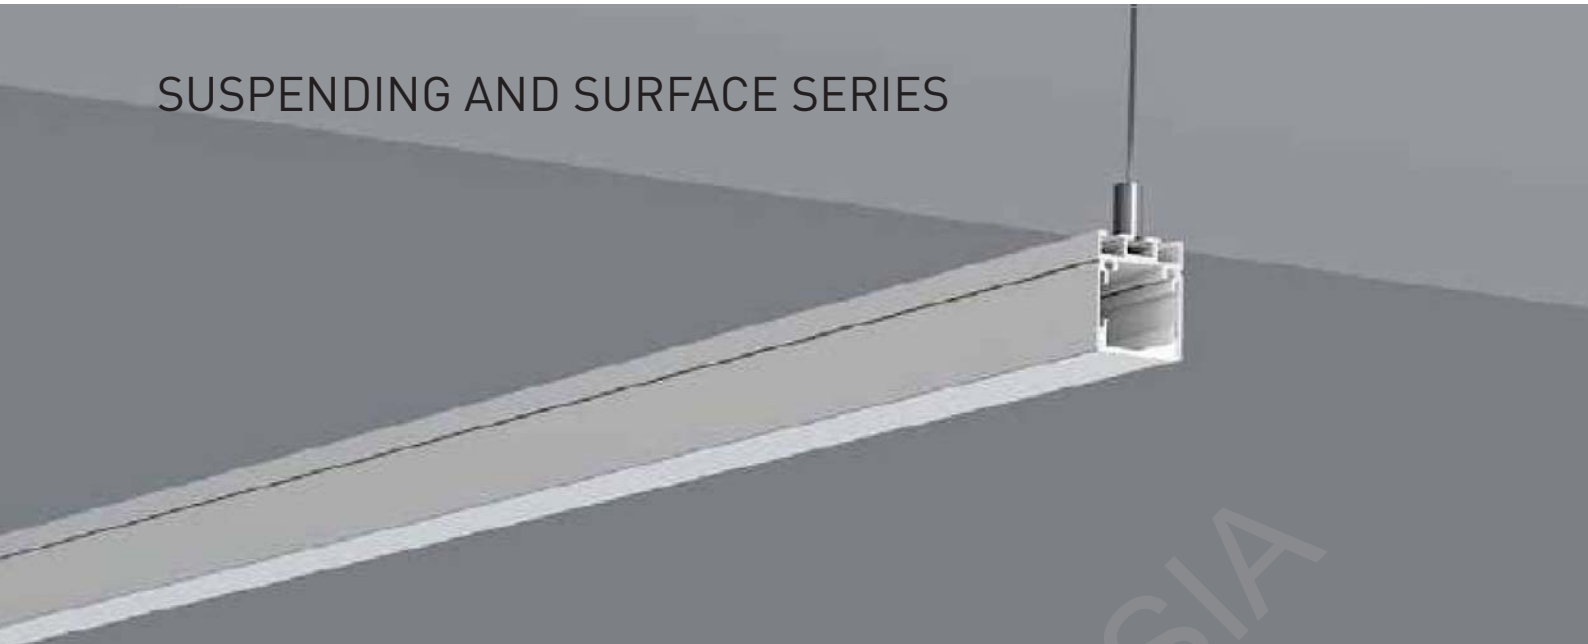

SUSPENDING AND SURFACE SERIES

LP-2530