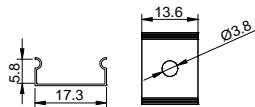

Clip

Stainless steel