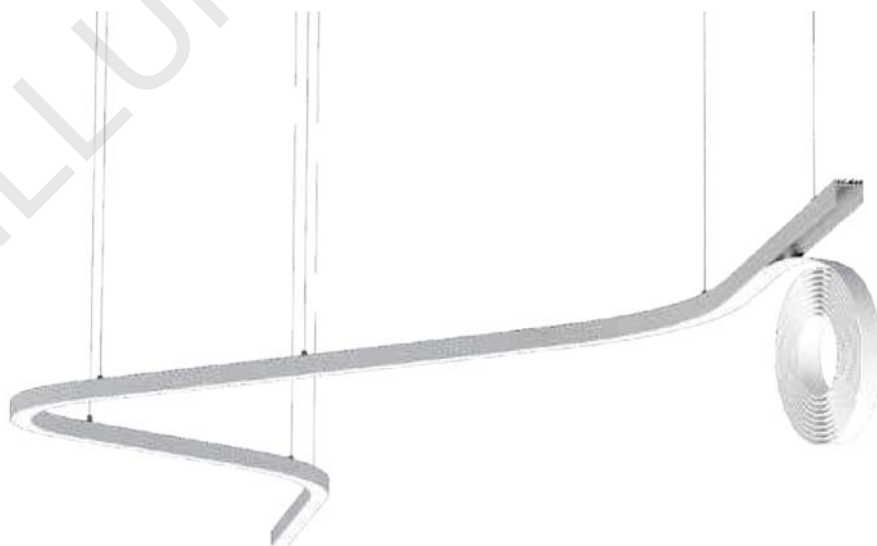

Black

Black

Other

Pendant Kit

FIXED BENDING SERIES

LB-3530 BP

CIRCLES 180°

W	H	L
40	25	1, 2, 3Met