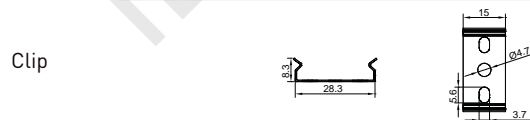

ACCESSORIES