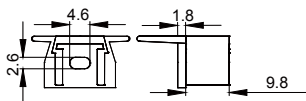

ACCESSORIES

End Cap

Black

Clip