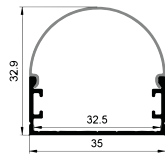

SURFACE MOUNTED SERIES

LS-3515

LS-3515B

LS-3515C

ALU PROFILE

LS-3515 ALU 6063-T5 1M,2M,3M

COVER

LS-3515 PC PC 1M,2M,3M Push In

ACCESSORIES

End Cap