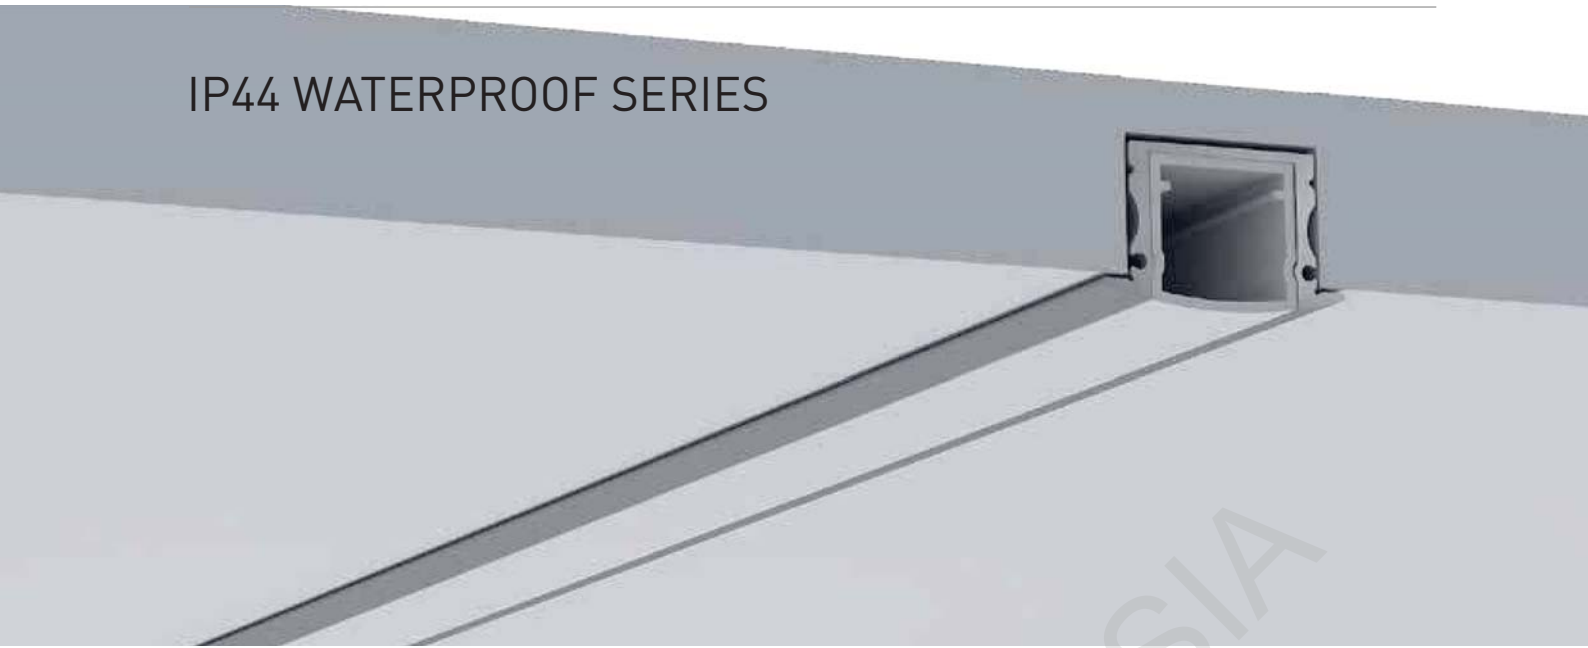

Other

Rotating Bracket

IP44 WATERPROOF SERIES

LE-2515W

ALU PROFILE

LE-2515W ALU 6063-T5 1M,2M,3M

LE-1201 ALU 6063-T5 1M,2M,3M

COVER