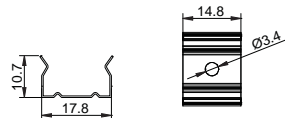

Clip

Stainless steel

Other