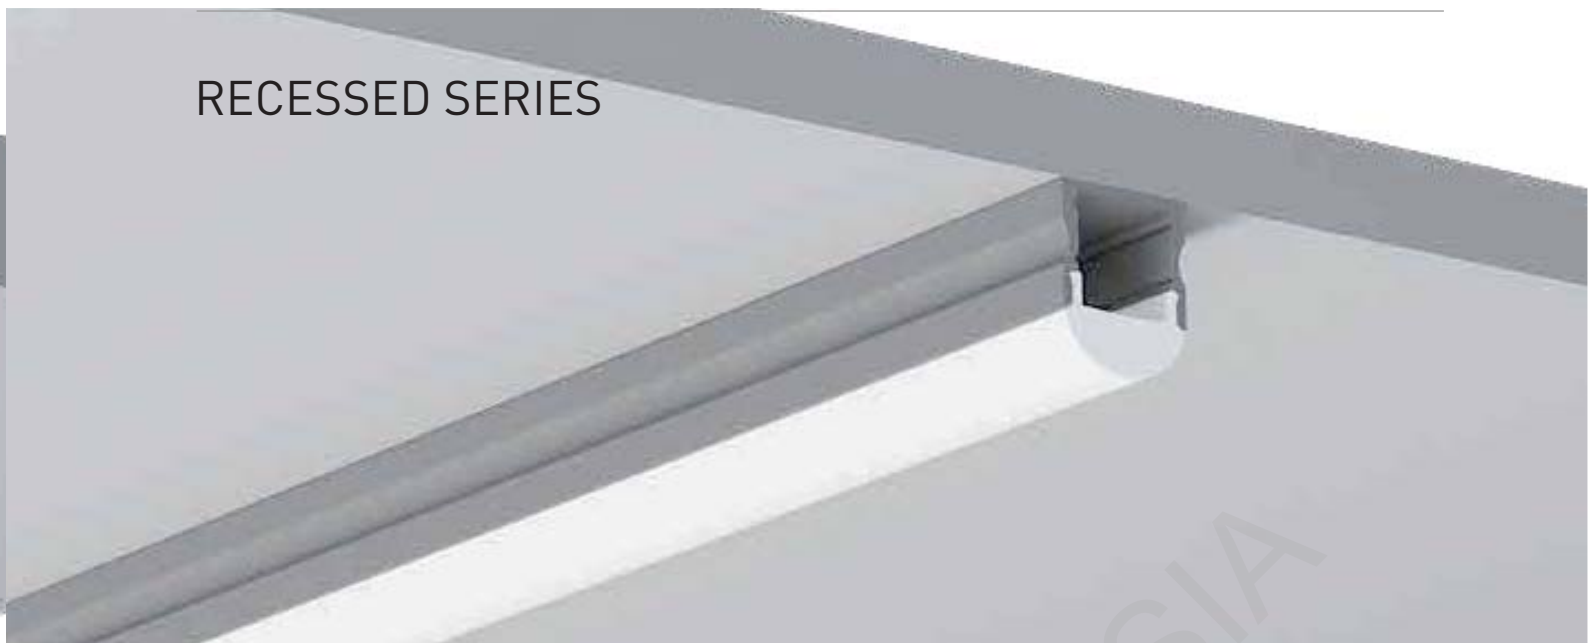

RECESSED SERIES

LS-1715C