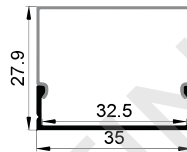

SURFACE MOUNTED SERIES

LS-3511

LS-3511B

LS-3511C

ALU PROFILE

LS-3511 ALU 6063-T5 1M,2M,3M

COVER

LS-3511PC PC 1M,2M,3M Push In

ACCESSORIES

End Cap