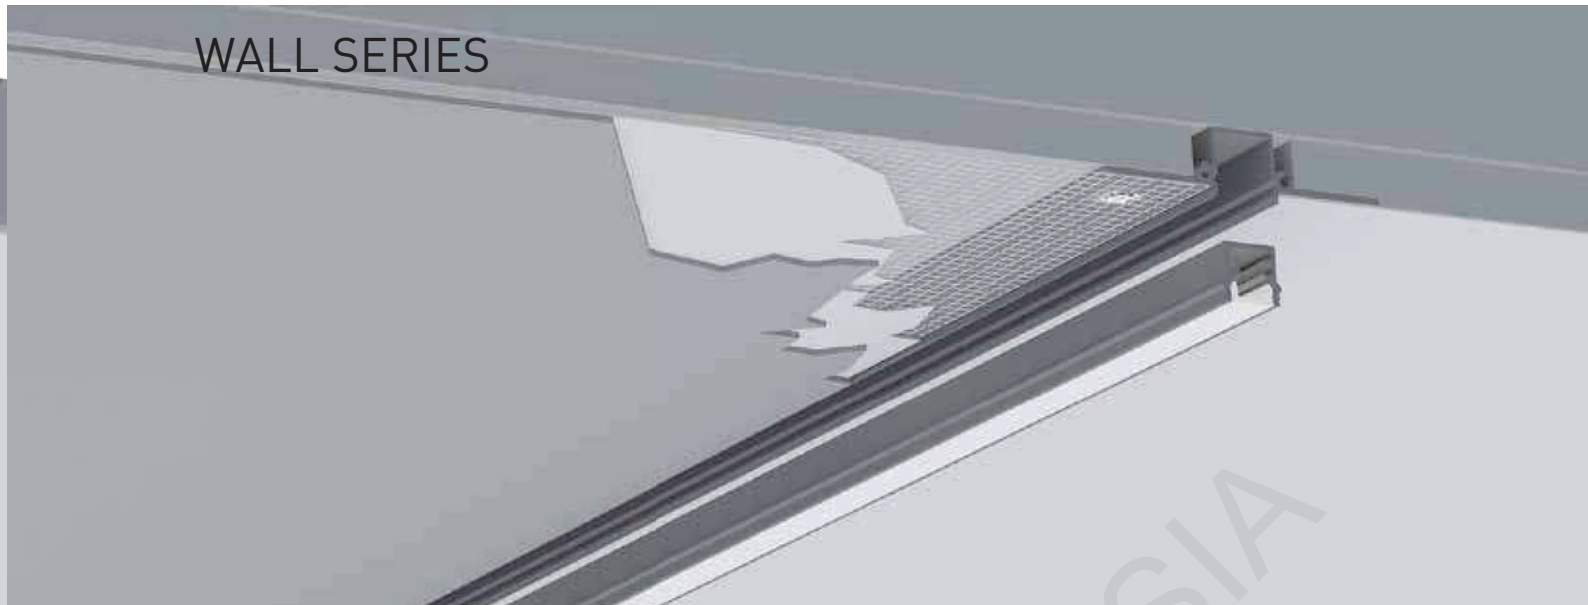

LE-0827

ALU PROFILE

LE-0827 ALU 6063-T5 1M,2M,3M

COVER

LE-0827 PC PC 1M,2M,3M Push In

ACCESSORIES

End Cap

WALL SERIES