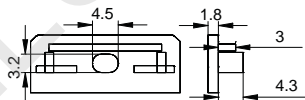

ACCESSORIES

End Cap