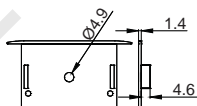

ACCESSORIES

End Cap