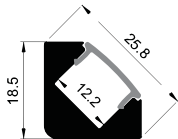

Silver

Clip

Stainless steel

ANGULAR SERIES

LC-1919B

ALU PROFILE

LC-1919B ALU 6063-T5 1M,2M,3M

COVER