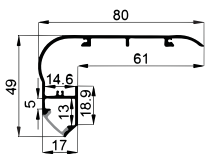

FLOOR SERIES

LS-8050

ALU PROFILE

LS-8050 ALU 6063-T5 1M,2M,3M

COVER

LS-8050 PC PC 1M,2M,3M Push In

ACCESSORIES

End Cap