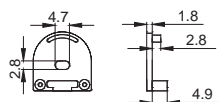

White

Black

Silver

COVER

LP-2016D PC

PC

1M,2M,3M

Push In