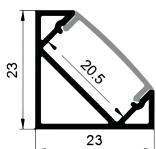

LC-2323

ALU PROFILE

LC-2323 ALU 6063-T5 1M,2M,3M