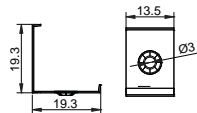

ANGULAR SERIES

LC-1919B

ALU PROFILE

LC-1919B ALU 6063-T5 1M,2M,3M

COVER

LC-1919B PC PC 1M,2M,3M Push in

ACCESSORIES

End Cap

Clip