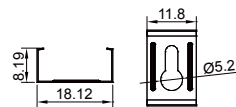

BLACK SERIES

1919

ALU PROFILE

1919 ALU 6063-T5 1M,2M,3M

Black

COVER

1919 PC PC 1M,2M,3M

Push in

Black

Opal

Diffuser

Clear

ACCESSORIES

End Cap

Black

Clip

Stainless steel