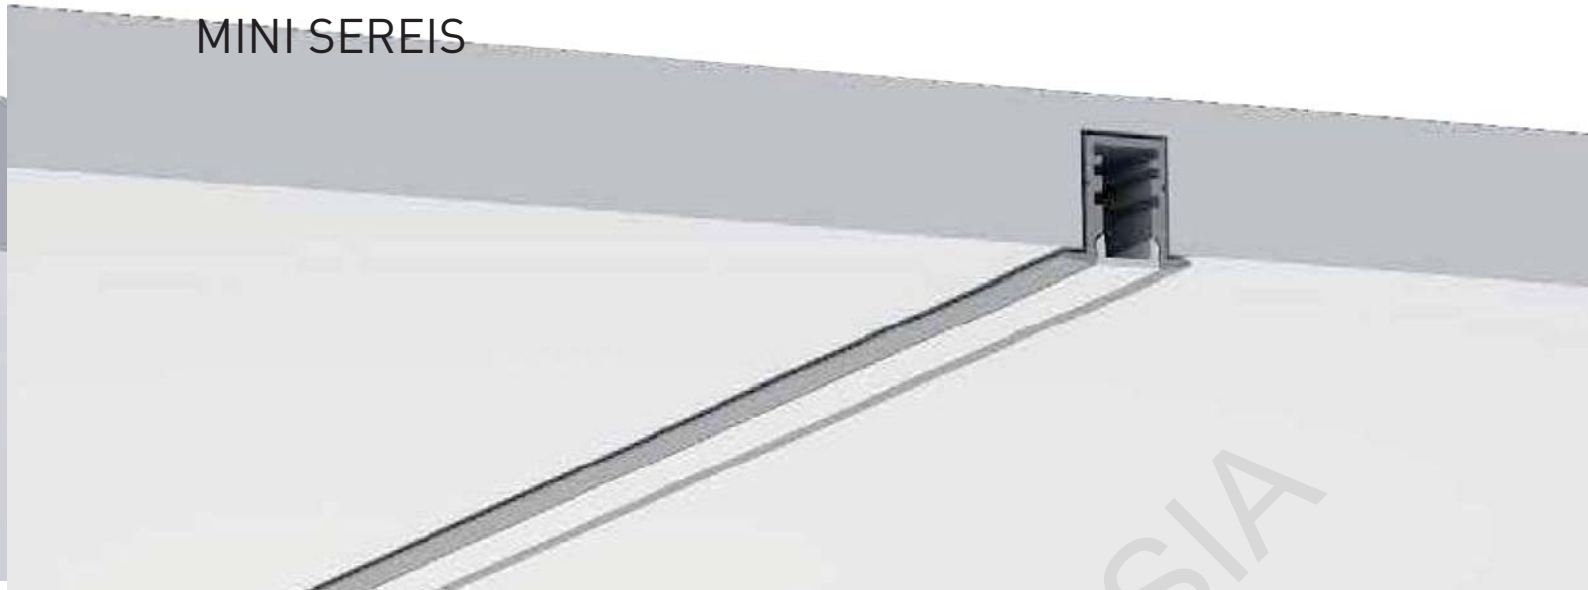

MINI SEREIS

LE-1615K