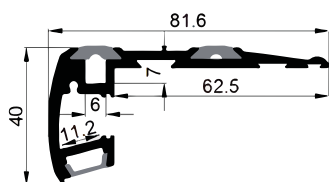

FLOOR SERIES

LS-8038

ALU PROFILE

LS-8038 ALU 6063-T5 1M,2M,3M

COVER

LS-8038 PC PC 1M,2M,3M Push In

ACCESSORIES

End Cap