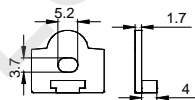

ACCESSORIES

End Cap