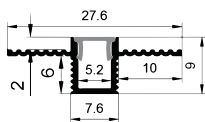

LE-0827

ALU PROFILE

LE-0827 ALU 6063-T5 1M,2M,3M

COVER

LE-0827 PC PC 1M,2M,3M Push In

ACCESSORIES

End Cap

WALL SERIES