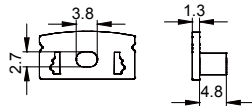

ACCESSORIES

End Cap