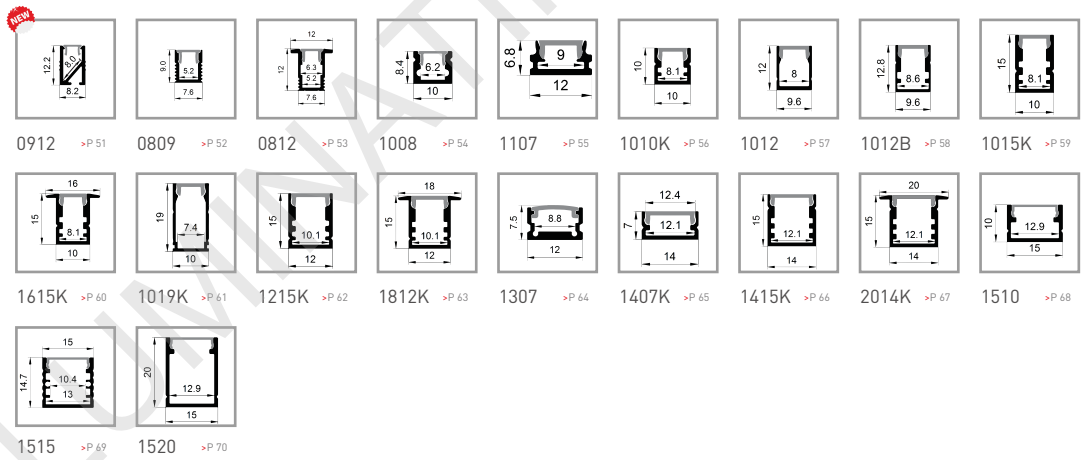

90°Connector

Straight Connector

90°Connector

L Shape connector

Hot-Sale Series

Mini Series

Angular Series

 Surface Mounted Series