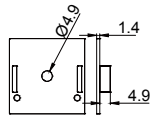

ACCESSORIES

End Cap