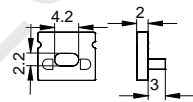

ACCESSORIES

End Cap

Clip