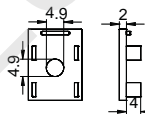

ACCESSORIES

End Cap