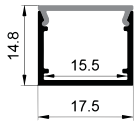

SURFACE MOUNTED SERIES

LS-1715H

ALU PROFILE

LS-1715H ALU 6063-T5 1M,2M,3M

COVER

LS-1715H PC PC 1M,2M,3M Push In

ACCESSORIES

End Cap

Clip

Other