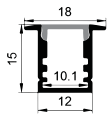

MINI SEREIS

LE-1812k

ALU PROFILE

LE-1812K ALU 6063-T5 1M,2M,3M

COVER

LE-1812K PC PC 1M,2M,3M Push in

ACCESSORIES

End Cap

Clip