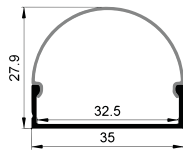

SURFACE MOUNTED SERIES

LS-3511

LS-3511B

LS-3511C

ALU PROFILE

LS-3511 ALU 6063-T5 1M,2M,3M

COVER

LS-3511PC PC 1M,2M,3M Push In

ACCESSORIES

End Cap