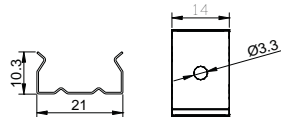

ALU PROFILE

LS-2016B ALU 6063-T5 1M,2M,3M

COVER

LS-2016B PC PC 1M,2M,3M Push In

ACCESSORIES

End Cap

Clip

HOT-SALE SERIES