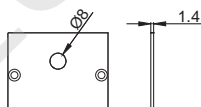

LP-5038 PC PC 1M,2M,3M Push In

ACCESSORIES

End Cap

Other

Pendant Kit

L Shape Connector

90° Connector

Straight Connector