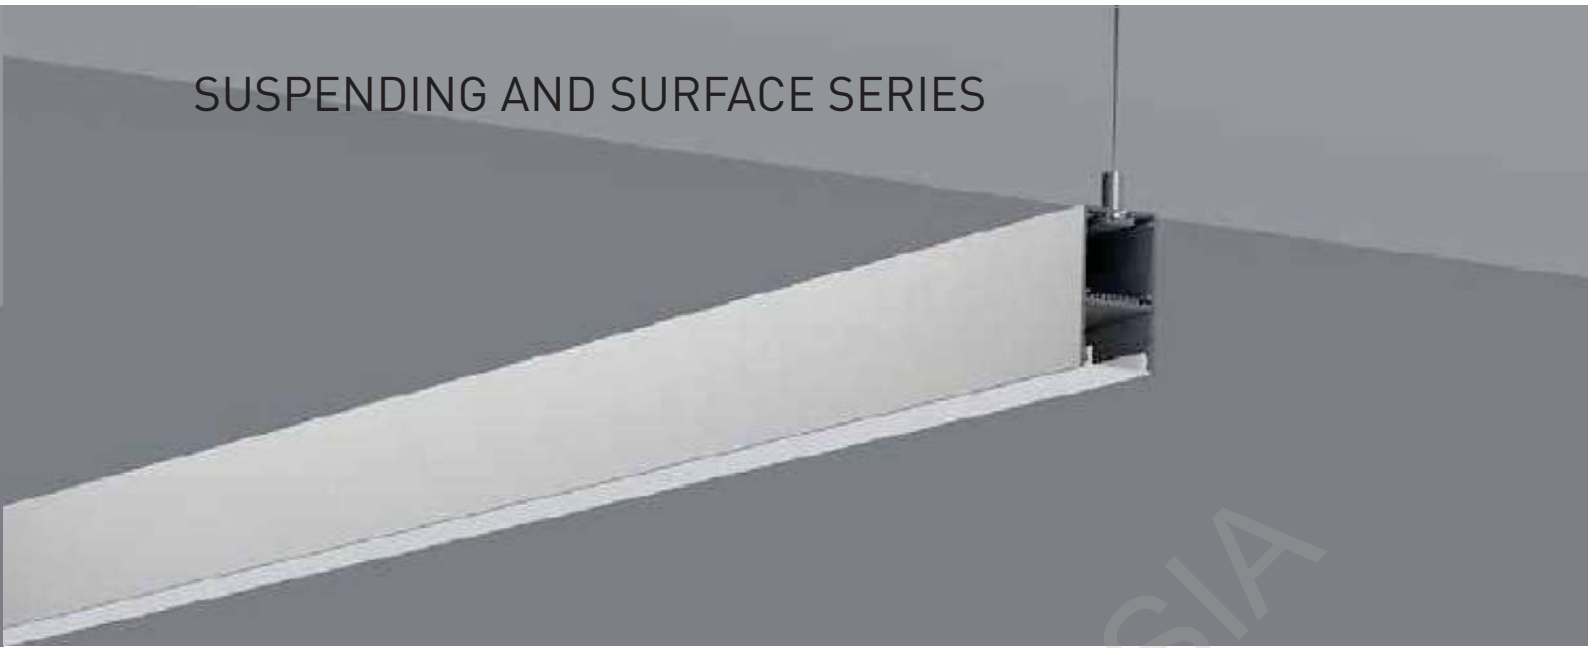

End Cap

Other

L Shape Connector

90° Connector

Straight Connector

SUSPENDING AND SURFACE SERIES

LP-3566

ALU PROFILE