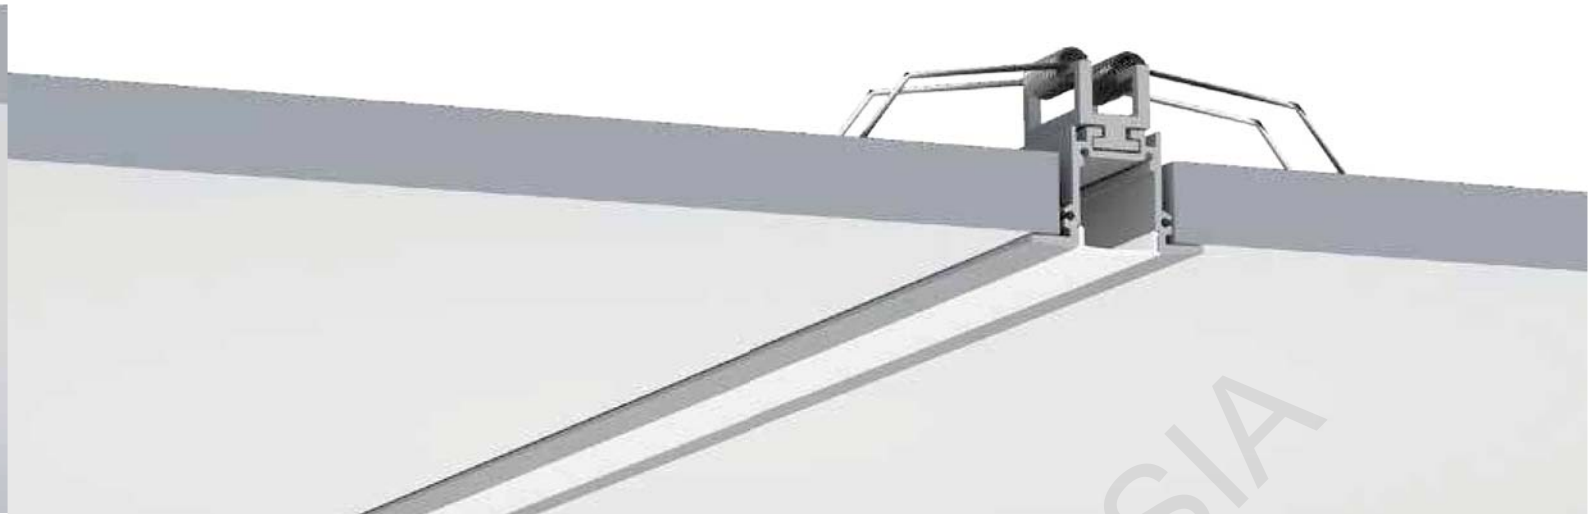

RECESSED SERIES

LE-3522