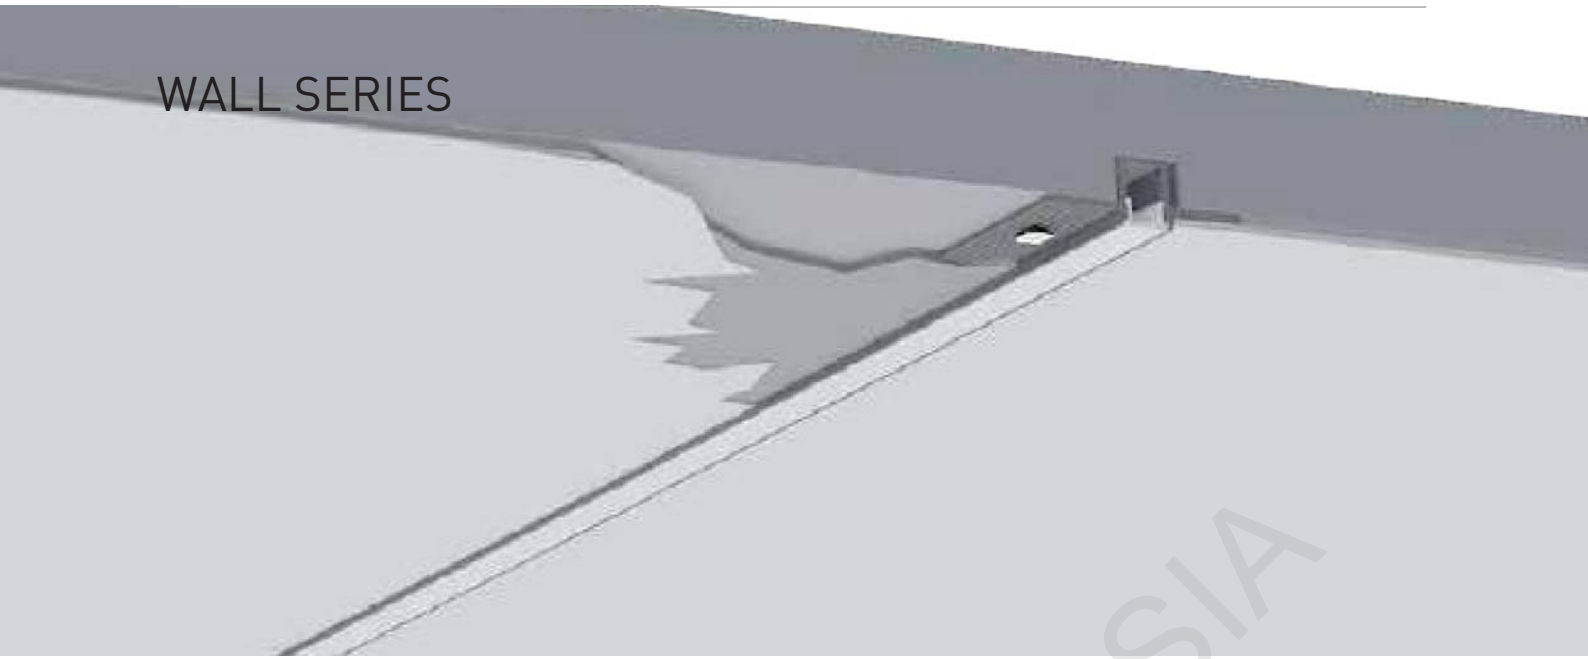

LE-0827

ALU PROFILE

LE-0827 ALU 6063-T5 1M,2M,3M

COVER

LE-0827 PC PC 1M,2M,3M Push In

ACCESSORIES

End Cap

WALL SERIES