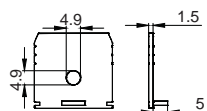

White

Black

Silver

End Cap