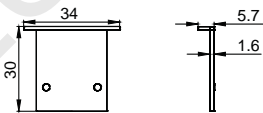

ACCESSORIES

End Cap