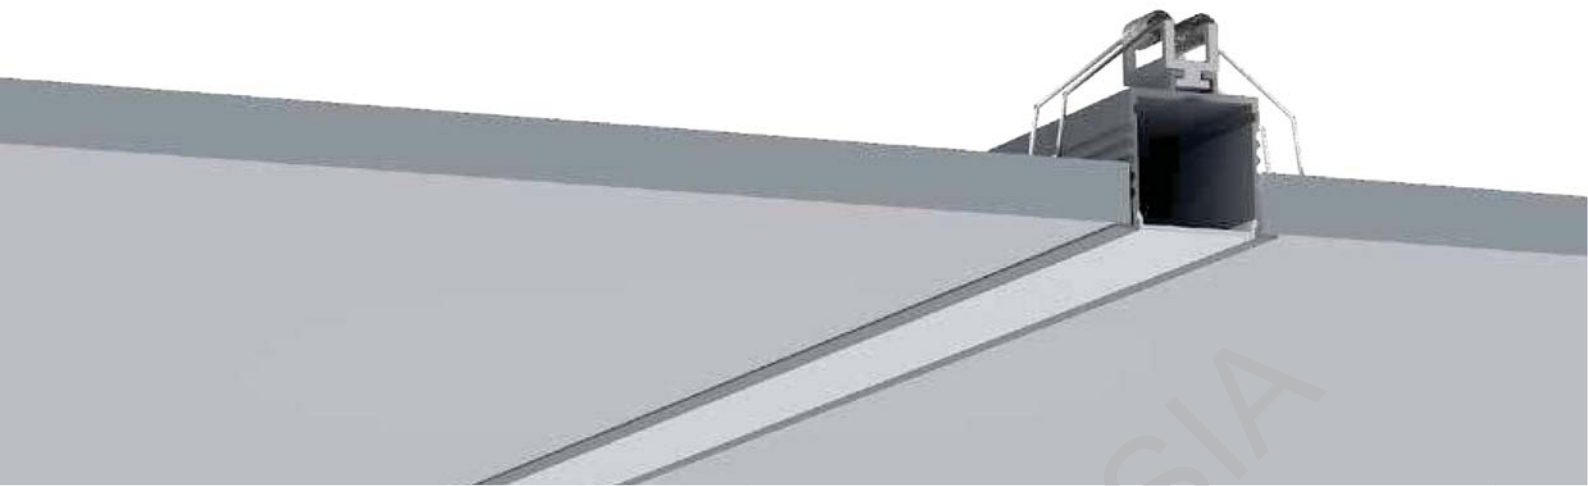

ALU PROFILE

LE-3535B ALU 6063-T5 1M,2M,3M

COVER

LE-3535B PC PC 1M,2M,3M Push In

ACCESSORIES

End Cap

Other

RECESSED SERIES