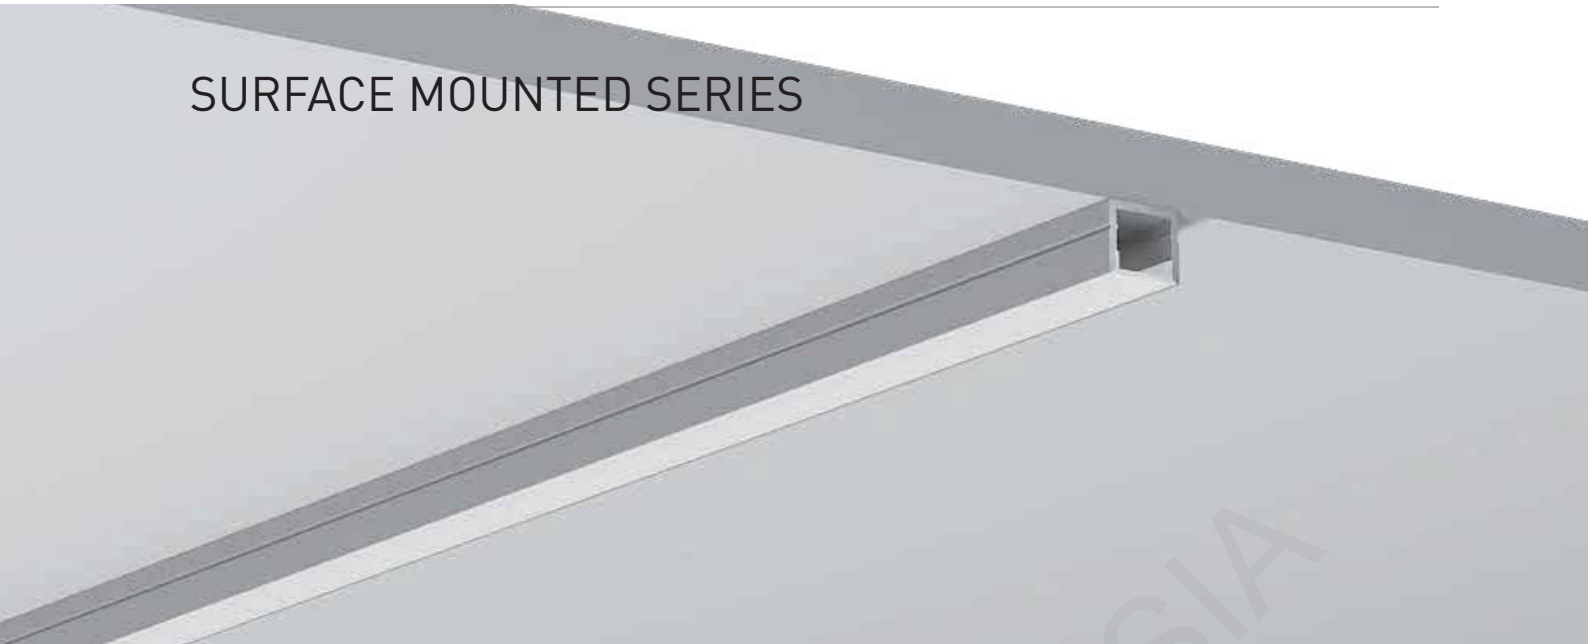

Silver

Clip

plastic

Other

Rotating Bracket

SURFACE MOUNTED SERIES

LS-1716

ALU PROFILE