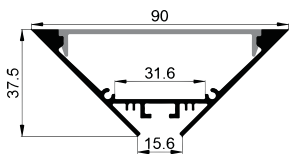

SUSPENDING AND SURFACE SERIES

LP-9038

ALU PROFILE

LP-9038 ALU 6063-T5 1M,2M,3M

COVER

LP-9038 PC PC 1M,2M,3M Push In

ACCESSORIES

End Cap

Other