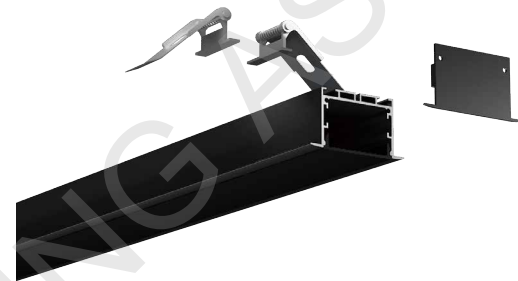

Straight Connector

BLACK SERIES

5035B

ALU PROFILE

5035B ALU 6063-T5 1M,2M,3M

Black

COVER

5035B PC PC 1M,2M,3M Push in