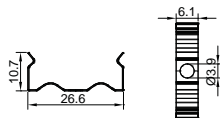

Clip

Stainless steel