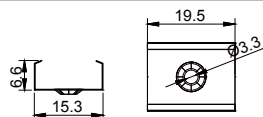

Stainless steel