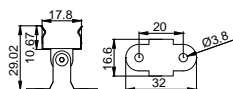

SURFACE MOUNTED SERIES

LS-1824

ALU PROFILE

LS-1824 ALU 6063-T5 1M,2M,3M

COVER

LS-1824 PC PC 1M,2M,3M Push In

ACCESSORIES

End Cap

Clip

Other