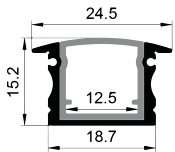

Other

Rotating Bracket

IP44 WATERPROOF SERIES

LE-2515W

ALU PROFILE

LE-2515W ALU 6063-T5 1M,2M,3M

LE-1201 ALU 6063-T5 1M,2M,3M

COVER