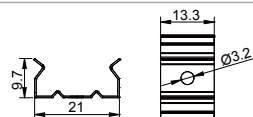

BLACK SERIES

1715W

ALU PROFILE

1715W ALU 6063-T5 1M,2M,3M

COVER

1715W PC PC 1M,2M,3M Push in

ACCESSORIES

End Cap

Other

Clip