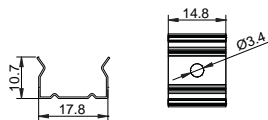

RECESSED SERIES

LS-1815D

LS-1815F

LS-1815G

ALU PROFILE

LS-1815D ALU 6063-T5 1M,2M,3M

COVER

LS-1815D PC PC 1M,2M,3M

Push In

ACCESSORIES

End Cap

Clip

Other