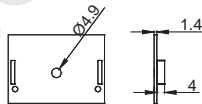

ACCESSORIES

End Cap