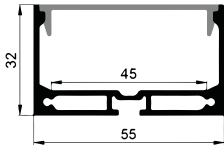

SUSPENDING AND SURFACE SERIES

LP-5032

ALU PROFILE

LP-5032 ALU 6063-T5 1M,2M,3M

COVER

LP-5032 PC PC 1M,2M,3M Push In

ACCESSORIES

End Cap

Other