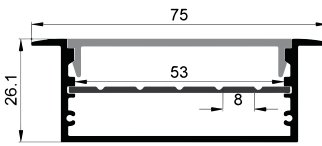

RECESSED SERIES

LE-7025B