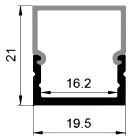

ALU PROFILE

LS-2016B ALU 6063-T5 1M,2M,3M

COVER

LS-2016B PC PC 1M,2M,3M Push In

ACCESSORIES

End Cap

Clip

HOT-SALE SERIES