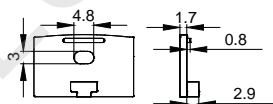

ACCESSORIES

End Cap