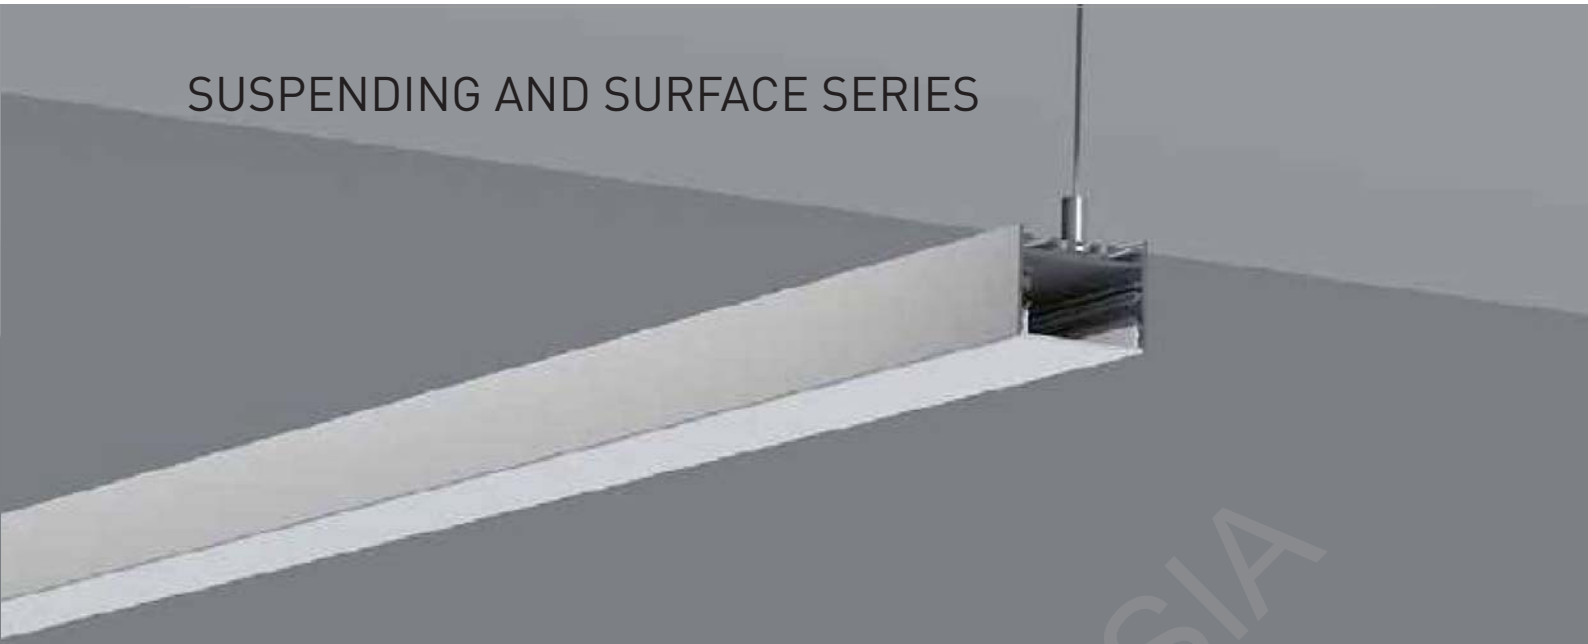

SUSPENDING AND SURFACE SERIES

LP-5038