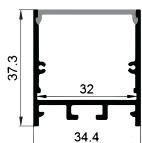

SUSPENDING AND SURFACE SERIES

LP-3535F

ALU PROFILE

LP-3535F ALU 6063-T5 1M,2M,3M

COVER

LP-3535F PC PC 1M,2M,3M Push In

ACCESSORIES

End Cap

Other