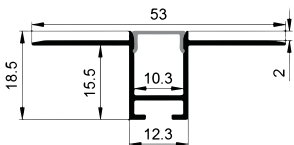

WALL SERIES

LE-5319

ALU PROFILE

LE-5319 ALU 6063-T5 1M,2M,3M

COVER

LE-5319 PC PC 1M,2M,3M Push In

ACCESSORIES

End Cap