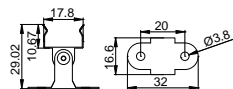

End Cap

White

Black

Silver

Clip

Stainless steel

Other

Rotating Bracket