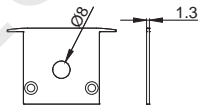

ACCESSORIES

End Cap