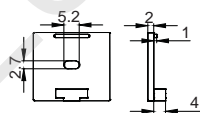

ACCESSORIES

End Cap