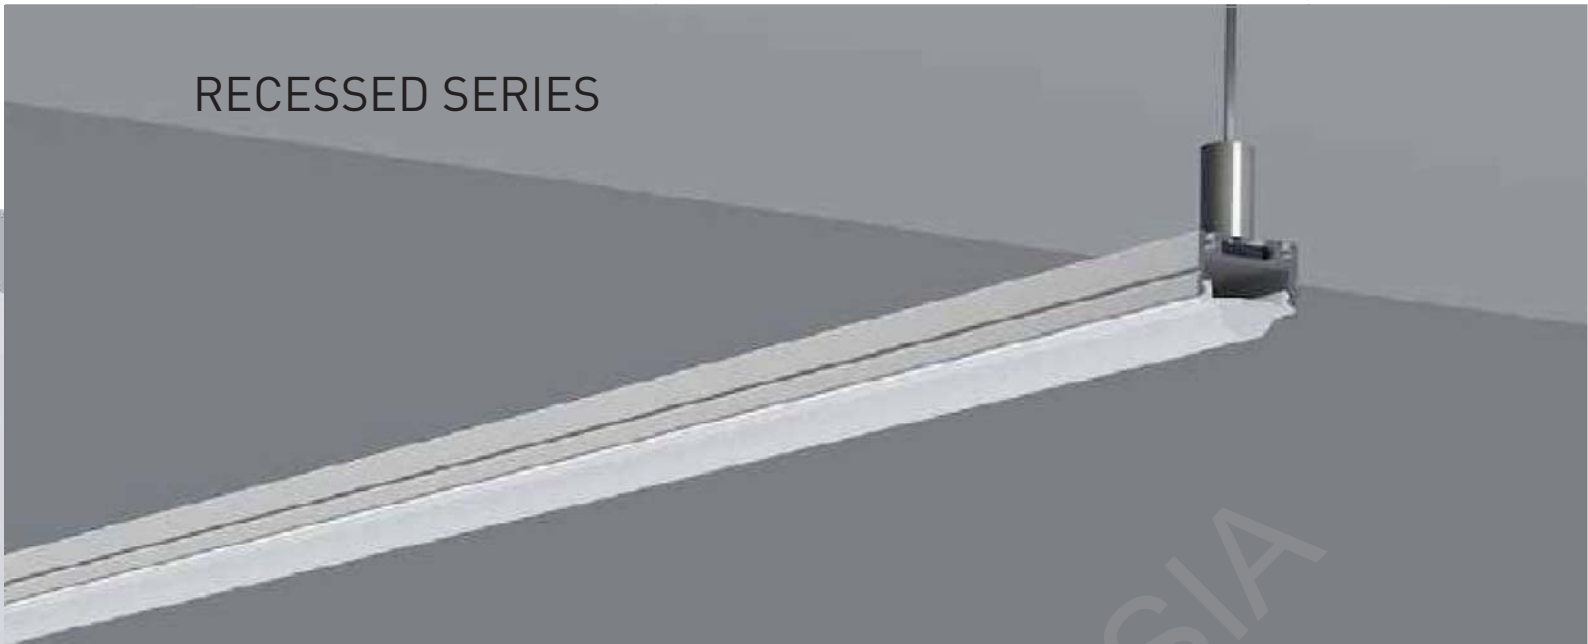

White

Black

Silver

Clip

Stainless steel

RECESSED SERIES

LP-2016F

ALU PROFILE