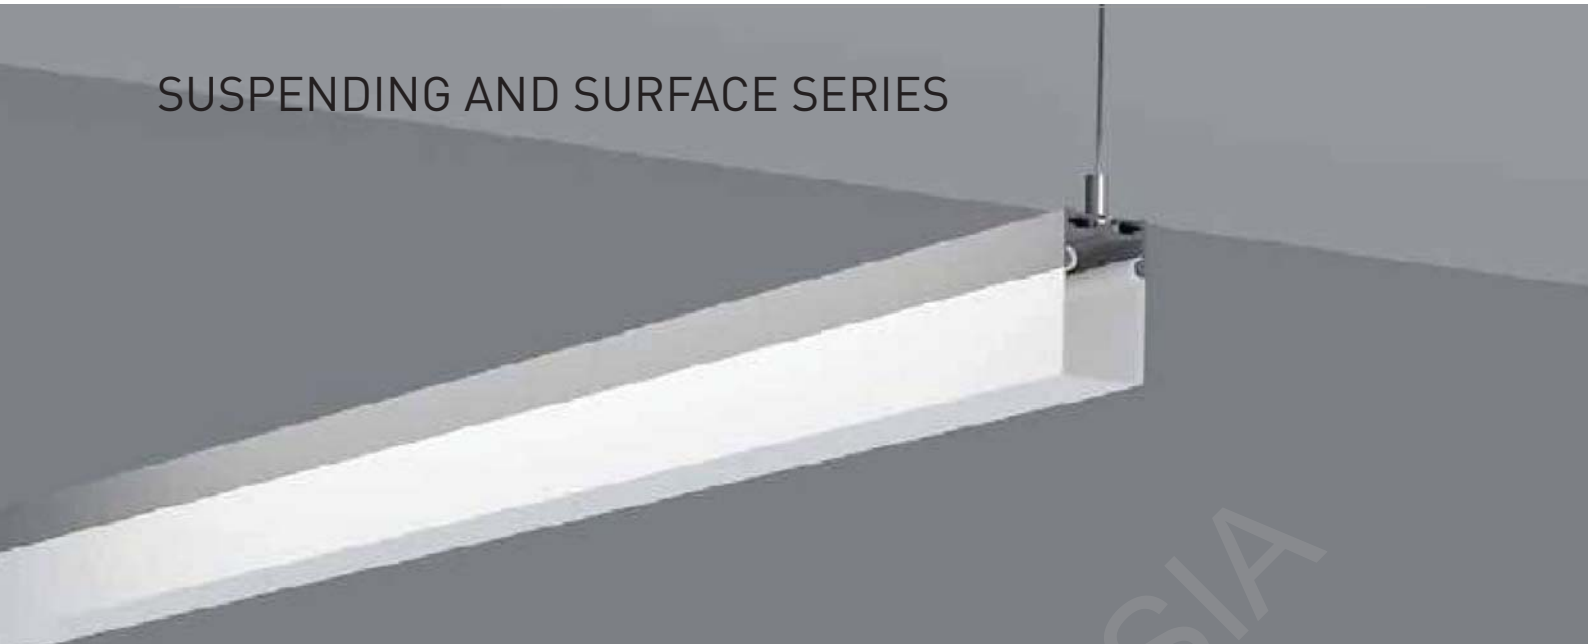

SUSPENDING AND SURFACE SERIES

LP-3561