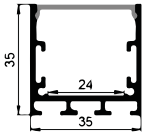

HOT-SALE SERIES

LP-3535D