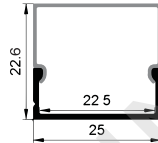

SURFACE MOUNTED SERIES

LS-2511

LS-2511B

LS-2511C

ALU PROFILE

LS-2511 ALU 6063-T5 1M,2M,3M

COVER

LS-2511 PC PC 1M,2M,3M Push In

ACCESSORIES

End Cap

Clip