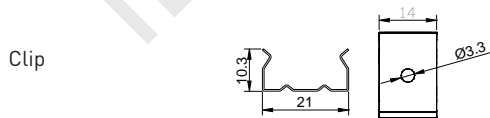

LP-2016F ALU 6063-T5 1M,2M,3M

COVER

LP-2016F PC PC 1M,2M,3M Push In

ACCESSORIES

RECESSED SERIES

LP-2119F

ALU PROFILE

LP-2119F ALU 6063-T5 1M,2M,3M