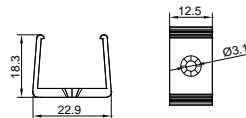

SURFACE MOUNTED SERIES

LS-1715H

ALU PROFILE

LS-1715H ALU 6063-T5 1M,2M,3M

COVER

LS-1715H PC PC 1M,2M,3M Push In

ACCESSORIES

End Cap

Clip

Other