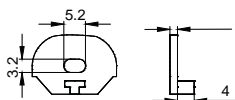

ACCESSORIES

End Cap