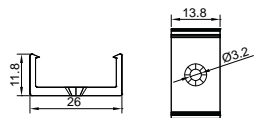

LS-2208

ALU PROFILE

LS-2208 ALU 6063-T5 1M,2M,3M

COVER

LS-2208 PC PC 1M,2M,3M

ACCESSORIES

End Cap

Clip