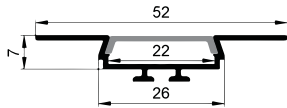

WALL SERIES

LE-5210

ALU PROFILE

LE-5210 ALU 6063-T5 1M,2M,3M

COVER

LE-5210 PC PC 1M,2M,3M Slide In

ACCESSORIES

End Cap

White

Black

Silver

Other

Spring Clips