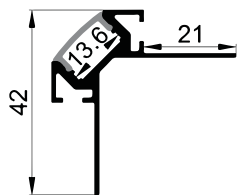

WALL SERIES

LE-4242

ALU PROFILE

LE-4242 ALU 6063-T5 1M,2M,3M