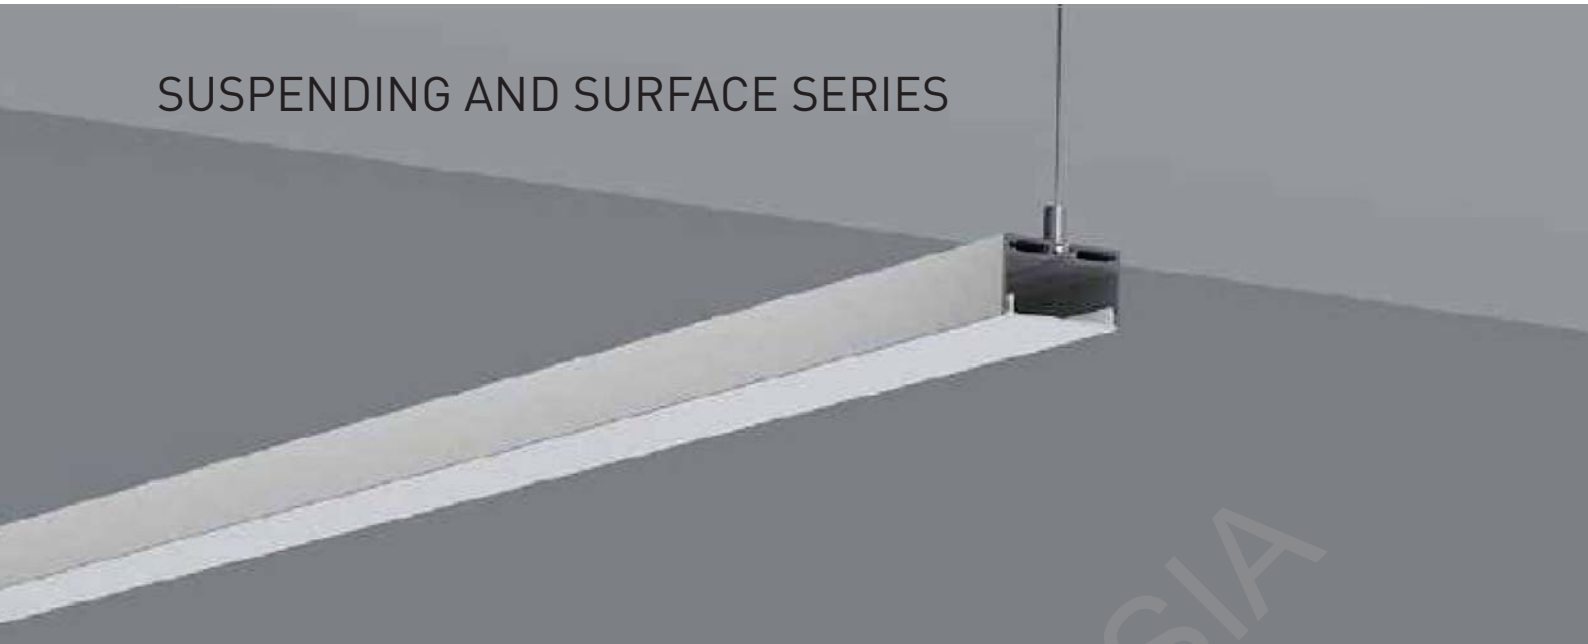

SUSPENDING AND SURFACE SERIES

LP-5032