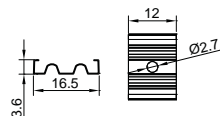

LC-2215 ALU 6063-T5 1M,2M,3M

COVER

LC-2215 PC PC 1M,2M,3M Slide In

ACCESSORIES

End Cap

Clip

Stainless steel

ANGULAR SERIES