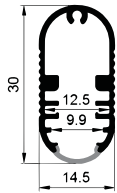

Clip

Stainless steel

CLOTHESPRESS HANGING BAR SERIES

LP-1529

ALU PROFILE 铝槽

LP-1529 ALU 6063-T5 1M,2M,3M

LP-1201 ALU 6063-T5 1M,2M,3M

COVER