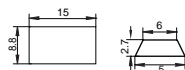

LM-0810

ALU PROFILE

LM-0810 ALU 6063-T5 1M,2M,3M

COVER

LM-0810 PC PC 1M,2M,3M Push In

ACCESSORIES

End Cap

Other