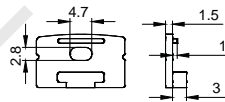

ACCESSORIES

End Cap