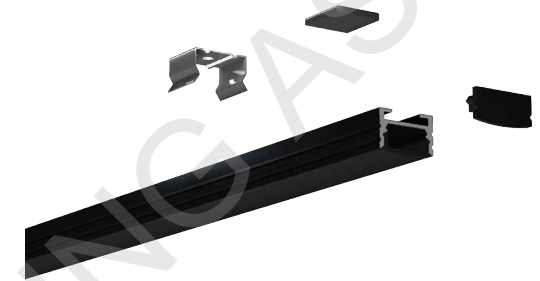

BLACK SERIES

1712

ALU PROFILE

1712 ALU   6063-T5   1M,2M,3M

Black

COVER

1712 PC   PC   1M,2M,3M

Push in

Black

Opal

Diffuser

Clear

ACCESSORIES

End Cap

Black

Clip

Stainless steel

Other

magnet