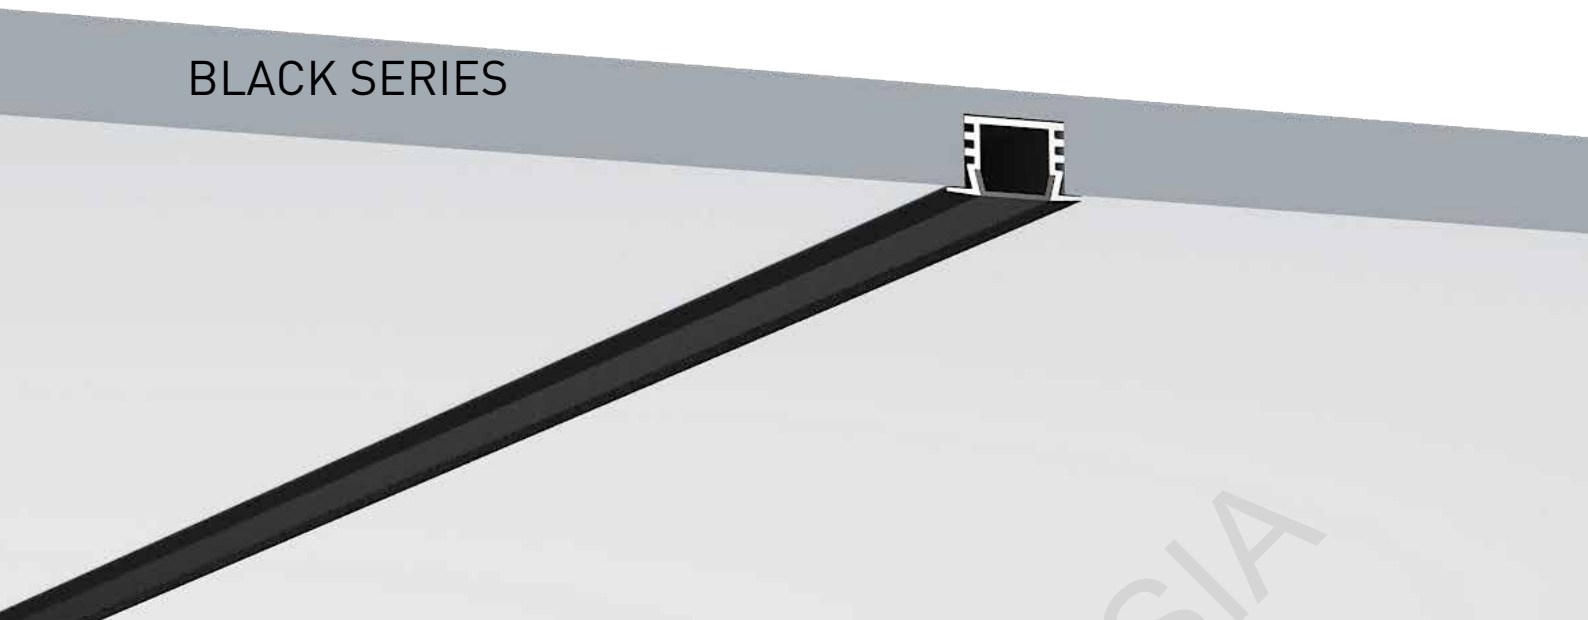

BLACK SERIES

2212