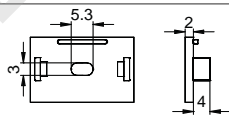

ACCESSORIES

End Cap