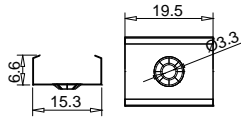

White

Black

Silver

Other