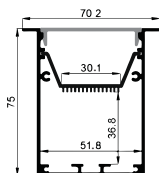

RECESSED SERIES

LE-7075

ALU PROFILE

LE-7075 ALU 6063-T5 1M,2M,3M

LE-7075 ALU 6063-T5 1M,2M,3M

COVER

LE-7075 PC PC 1M,2M,3M Push In

ACCESSORIES

End Cap