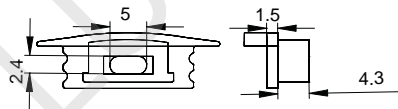

LE-2507C

ALU PROFILE

LE-2507C ALU 6063-T5 1M,2M,3M

COVER

LE-2507C PC PC 1M,2M,3M Push In

Opal Diffuser Clear

ACCESSORIES

End Cap