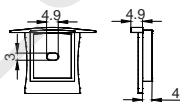

ACCESSORIES

End Cap