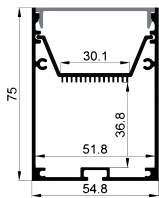

SUSPENDING AND SURFACE SERIES

LP-5575

ALU PROFILE

LP-5575 ALU 6063-T5 1M,2M,3M

COVER

LP-5575 PC PC 1M,2M,3M Push In

ACCESSORIES

End Cap

Other