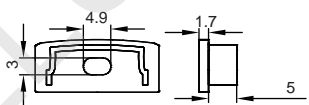

LS-2208

ALU PROFILE

LS-2208 ALU 6063-T5 1M,2M,3M

COVER

LS-2208 PC PC 1M,2M,3M

ACCESSORIES

End Cap

Clip