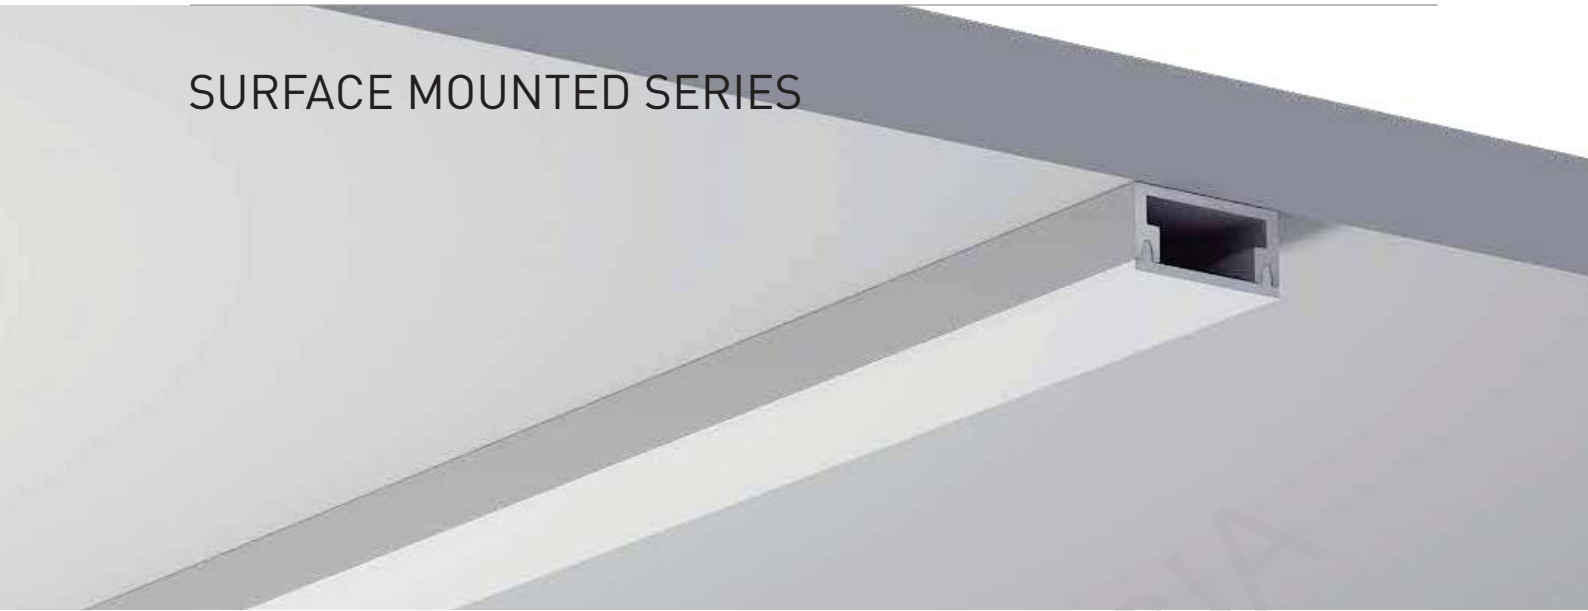

ALU PROFILE

LS-1707C ALU 6063-T5 1M,2M,3M

COVER

LS-1707C PC PC 1M,2M,3M Push In

ACCESSORIES

SURFACE MOUNTED SERIES

LS-1608

ALU PROFILE