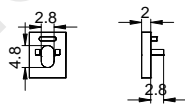

LM-0810

ALU PROFILE

LM-0810 ALU 6063-T5 1M,2M,3M

COVER

LM-0810 PC PC 1M,2M,3M Push In

ACCESSORIES

End Cap

Other