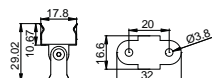

ACCESSORIES

End Cap

Clip

Other

HOT-SALE SERIES

LE-2515B

ALU PROFILE

LE-2515B ALU 6063-T5 1M,2M,3M