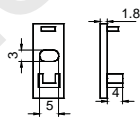

ACCESSORIES

End Cap