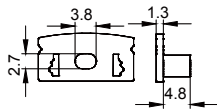

1707D PC PC 1M,2M,3M Push in

Black

Opal

Diffuser

Clear

ACCESSORIES

End Cap

Black