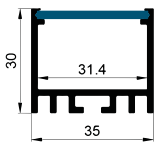

FIXED BENDING SERIES

LB-3530

Plane bending 360° BP

R	300	450	600	750	900
Arc length	≈1885mm	≈2827mm	≈3770mm	≈4712mm	≈5655mm

Bending inward 360° BI

R	300	450	600	750	900
Arc length	≈1885mm	≈2827mm	≈3770mm	≈4712mm	≈5655mm

Bending outward 360° BO^R

R	300	450	600	750	900
Arc length	≈1885mm	≈2827mm	≈3770mm	≈4712mm	≈5655mm