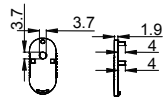

ACCESSORIES

End Cap