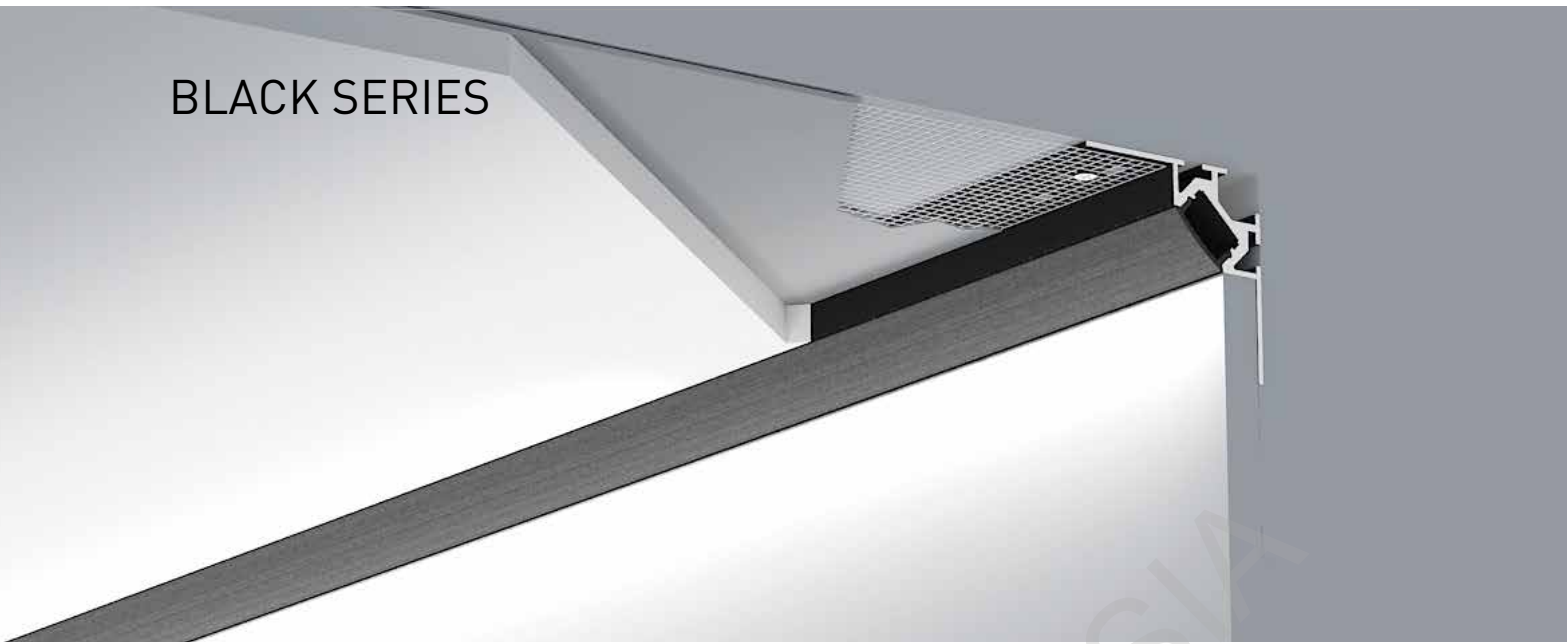

BLACK SERIES

4242B