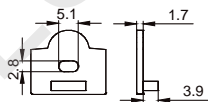

ACCESSORIES

End Cap