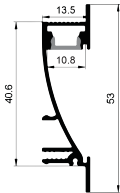

WALL SERIES

LE-5313