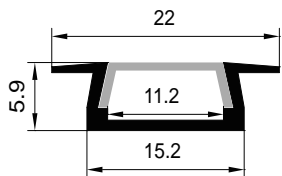

HOT-SALE SERIES

LE-2206

LE-2206B

ALU PROFILE

LE-2206 ALU 6063-T5 1M,2M,3M

COVER

LE-2206 PC PC 1M,2M,3M Slide In

LE-2206B PC PC 1M,2M,3M Push in