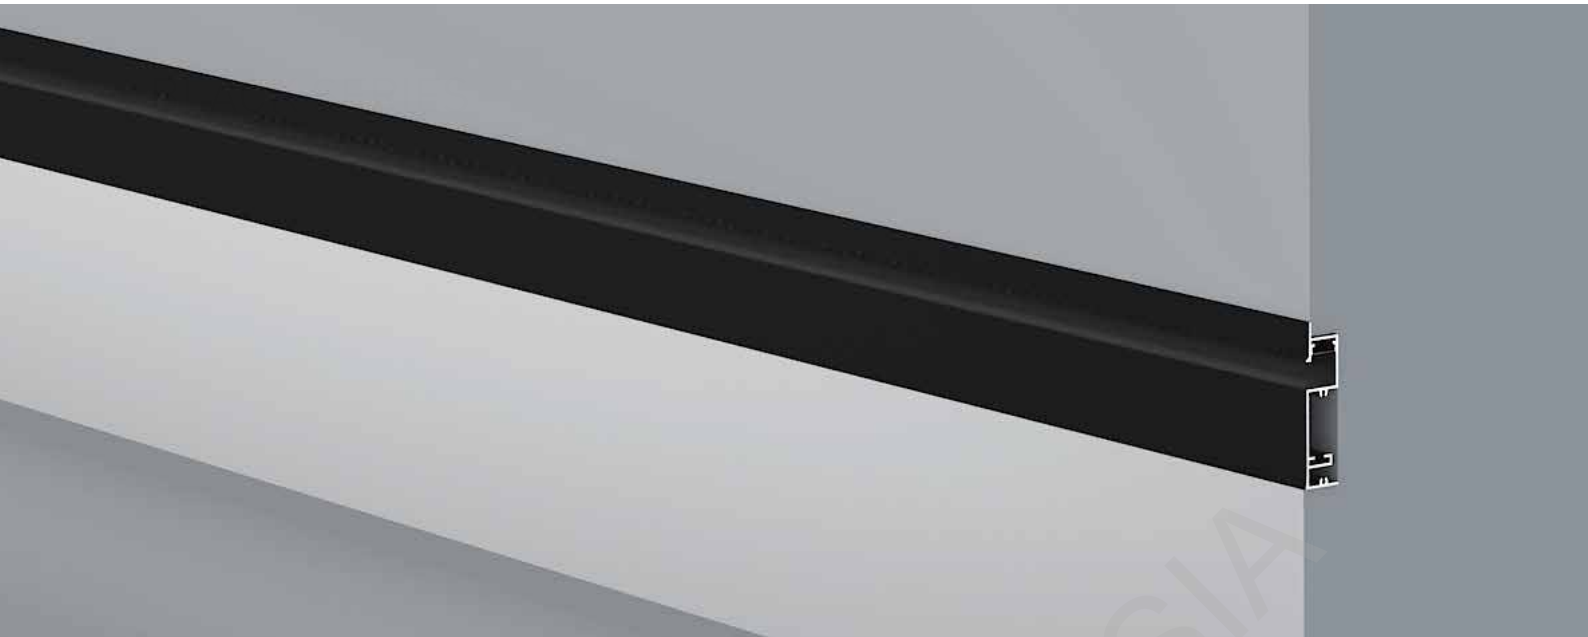

7318

ALU PROFILE