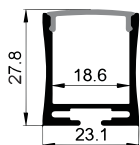

SUSPENDING AND SURFACE SERIES

LP-2227

ALU PROFILE

LP-2227 ALU 6063-T5 1M,2M,3M

COVER

LP-2227 PC PC 1M,2M,3M Push In

ACCESSORIES

End Cap

Other