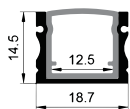

IP44 WATERPROOF SERIES

LS-1715W

ALU PROFILE

LS-1715W ALU 6063-T5 1M,2M,3M

LS-1201 ALU 6063-T5 1M,2M,3M

COVER

LS-1715W PC PC 1M,2M,3M Push in

ACCESSORIES

End Cap

End Cap

Clip

Other