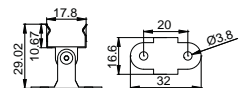

End Cap

White

Black

Silver

Clip

Stainless steel

Other

Rotating Bracket