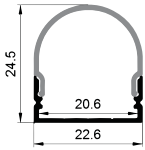

SURFACE MOUNTED SERIES

LS-2326

ALU PROFILE

LS-2326 ALU 6063-T5 1M,2M,3M

COVER

LS-2326 PC PC 1M,2M,3M Push In

ACCESSORIES

End Cap

Clip