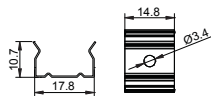

SHELF MAGENATIC SERIES

LM-1716B

ALU PROFILE

LM-1716B ALU 6063-T5 1M,2M,3M

COVER

LM-1716B PC PC 1M,2M,3M Push In

ACCESSORIES

End Cap

Clip

Other

Other