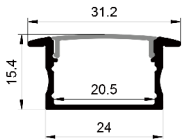

BLACK SERIES

3216

ALU PROFILE

3216 ALU 6063-T5 1M,2M,3M
COVER

Black

3216 PC PC 1M,2M,3M Push in

Black

Opal

Diffuser

Clear

ACCESSORIES

End Cap

Black

Clip

Stainless steel