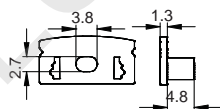

ACCESSORIES

End Cap

White Black Silver