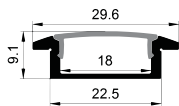

RECESSED SERIES

LE-2908

ALU PROFILE

LE-2908 ALU 6063-T5 1M,2M,3M

COVER

LE-2908 PC PC 1M,2M,3M Push in

ACCESSORIES

End Cap

Clip