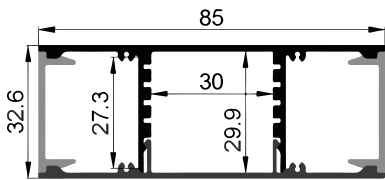

WALL SERIES

LS-3285

ALU PROFILE

LS-3285 ALU 6063-T5 1M,2M,3M

COVER

LS-3285 PC PC 1M,2M,3M Push In

ACCESSORIES

End Cap