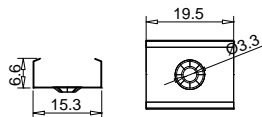

Stainless steel