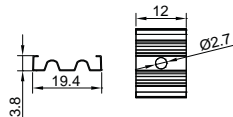

White

Black

Silver

Clip