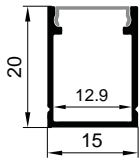

LS-1515 ALU 6063-T5 1M,2M,3M

COVER

LS-1515 PC PC 1M,2M,3M Push in

ACCESSORIES

End Cap

Clip

MINI SEREIS

LS-1520