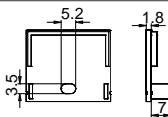

ACCESSORIES

End Cap

White