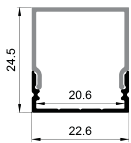

SURFACE MOUNTED SERIES

LS-2326B

ALU PROFILE

LS-2326B ALU 6063-T5 1M,2M,3M

COVER

LS-2326B PC PC 1M,2M,3M Push In

ACCESSORIES

End Cap

Clip