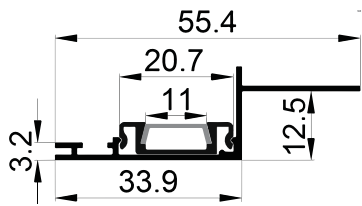

WALL SERIES

LE-5405B

ALU PROFILE

LE-5405B ALU 6063-T5 1M,2M,3M

COVER

LE-5405B PC PC 1M,2M,3M Slide In

ACCESSORIES

End Cap