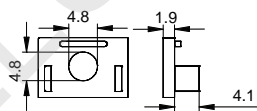

ACCESSORIES

End Cap