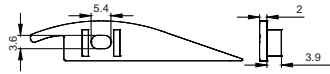

ACCESSORIES

End Cap

White

Black

Silver