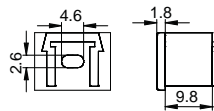

ACCESSORIES

End Cap

White Black Silver

Clip