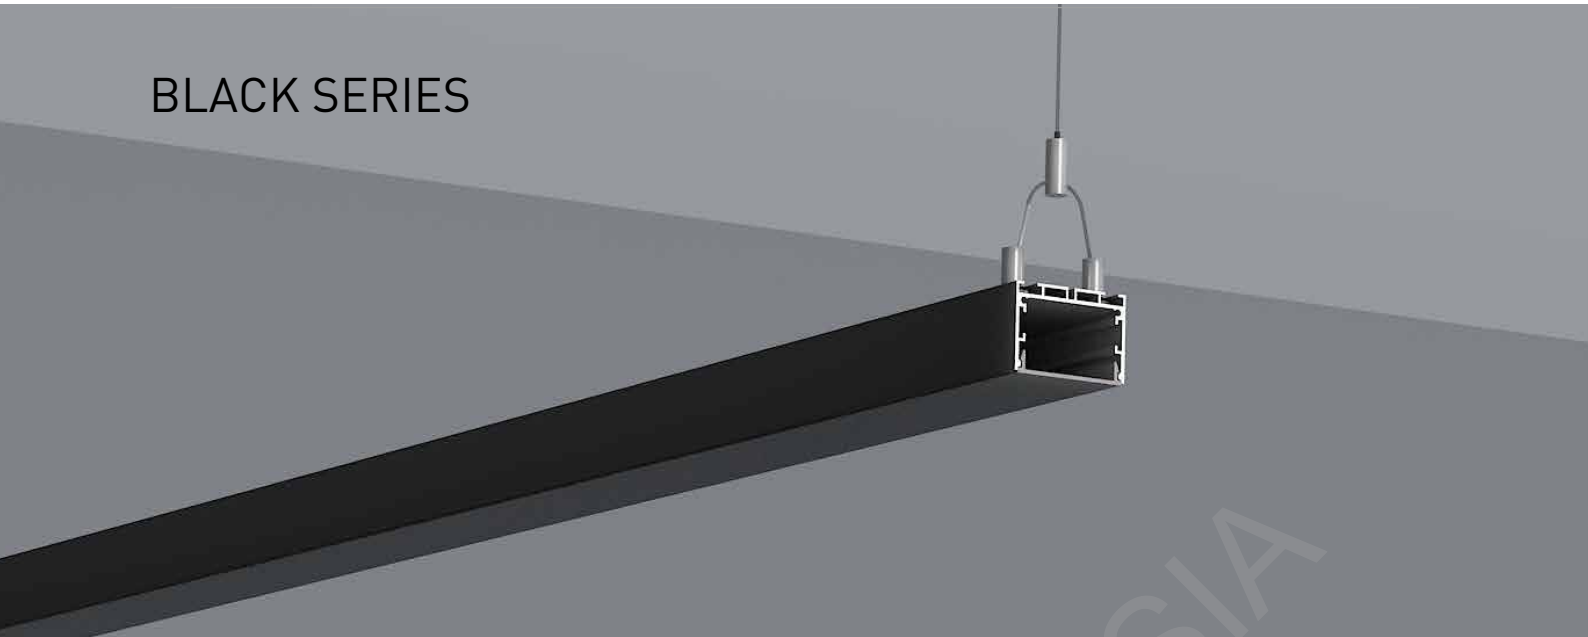

L Shape Connector

90° Connector

Straight Connector

BLACK SERIES

5035

ALU PROFILE

5035 ALU 6063-T5 1M,2M,3M

Black