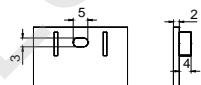

Clear

ACCESSORIES

End Cap

White

Black

Silver

WALL SERIES

LE-7235