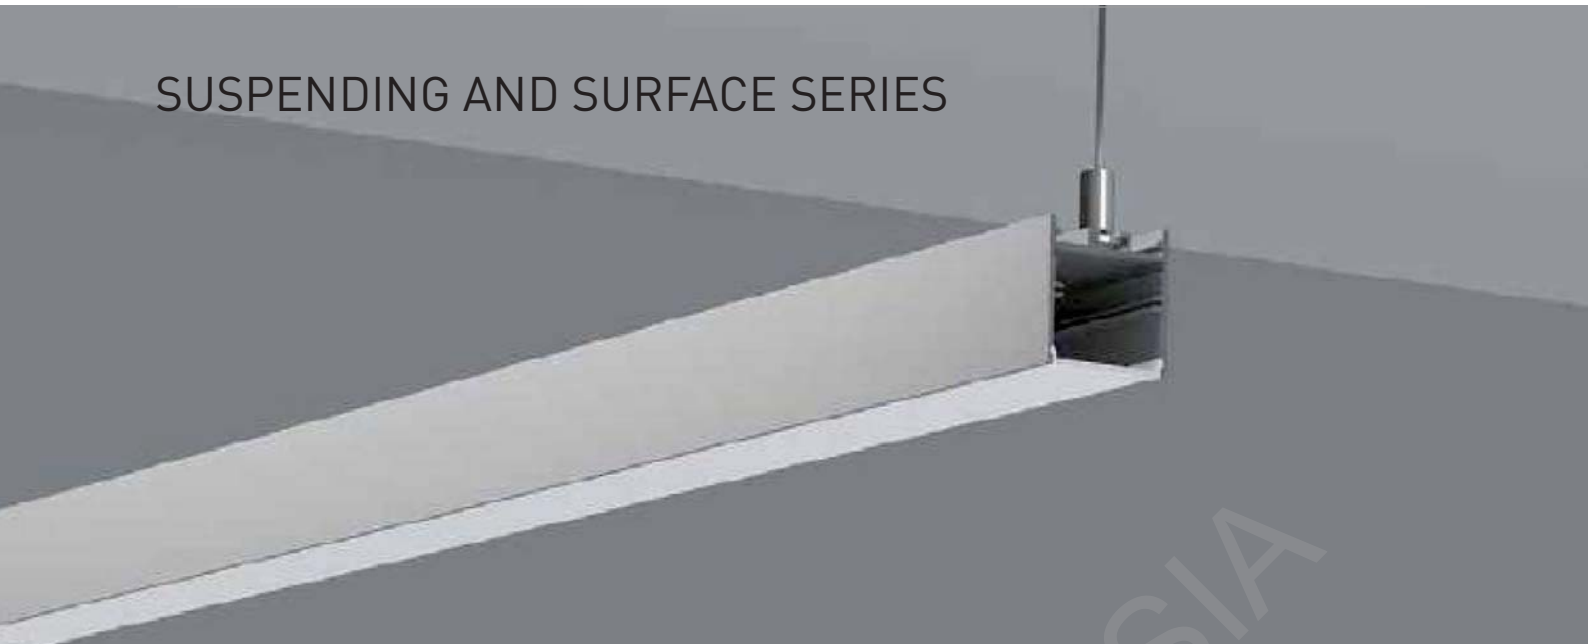

SUSPENDING AND SURFACE SERIES

LP-3535F