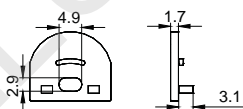

ACCESSORIES

End Cap