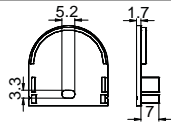

White

Black

Silver

COVER

LS-3015C PC

PC

1M,2M,3M

Push In