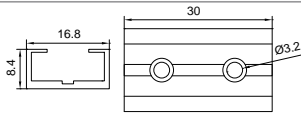

Straight Connector

Straight Connector

L Shape connecto