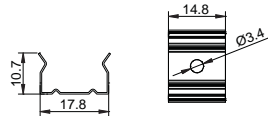

HOT-SALE SERIES

LE-2507D

ALU PROFILE

LE-2507D ALU 6063-T5 1M,2M,3M

COVER

LE-2507D PC PC 1M,2M,3M Push in

ACCESSORIES

End Cap

Clip