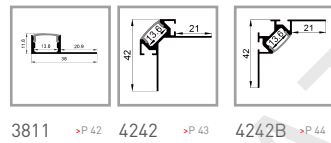

Embedded installation