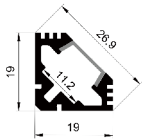

BLACK SERIES

1919

ALU PROFILE

1919 ALU 6063-T5 1M,2M,3M

Black

COVER

1919 PC PC 1M,2M,3M

Push in

Black

Opal

Diffuser

Clear

ACCESSORIES

End Cap

Black

Clip

Stainless steel