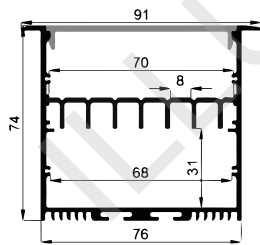

LE-9075B

LE-9075C

ALU PROFILE

LE-9075A ALU 6063-T5 1M,2M,3M

Silver

Black

White

COVER