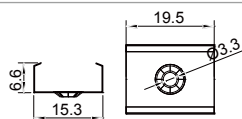

BLACK SERIES

1506

ALU PROFILE

1506 ALU 6063-T5 1M,2M,3M

Black

COVER

1506 PC PC 1M,2M,3M

Push in

Black

Opal

Diffuser

Clear

ACCESSORIES

End Cap

Black

Clip

Stainless steel