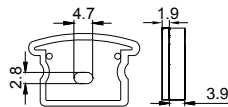

ACCESSORIES

End Cap