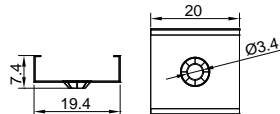

SURFACE MOUNTED SERIES

LS-1819

ALU PROFILE

LS-1819 ALU 6063-T5 1M,2M,3M

COVER

LS-1819 PC PC 1M,2M,3M Push In

ACCESSORIES

End Cap

Clip

Stainless steel

Other

Rotating Bracket