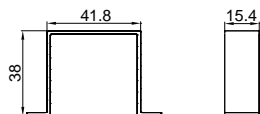

RECESSED SERIES

LE-3535B

ALU PROFILE

LE-3535B ALU 6063-T5 1M,2M,3M

COVER

LE-3535B PC PC 1M,2M,3M Push In

ACCESSORIES

End Cap

Other