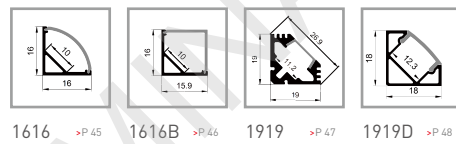

Corner installation