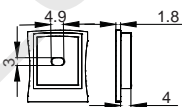

LP-2227 PC PC 1M,2M,3M Push In

ACCESSORIES

End Cap

Other

Pendant Kit

L Shape Connector

90° Connector

Straight Connector