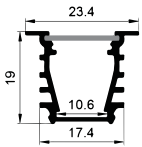

RECESSED SERIES

LE-2319

ALU PROFILE

LE-2319 ALU 6063-T5 1M,2M,3M

COVER

LE-2319 PC PC 1M,2M,3M Slide In

ACCESSORIES

End Cap

Clip

Stainless steel