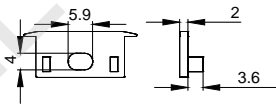

ACCESSORIES

End Cap