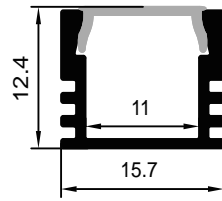

LS-1612B

ALU PROFILE

LS-1612 ALU 6063-T5 1M,2M,3M