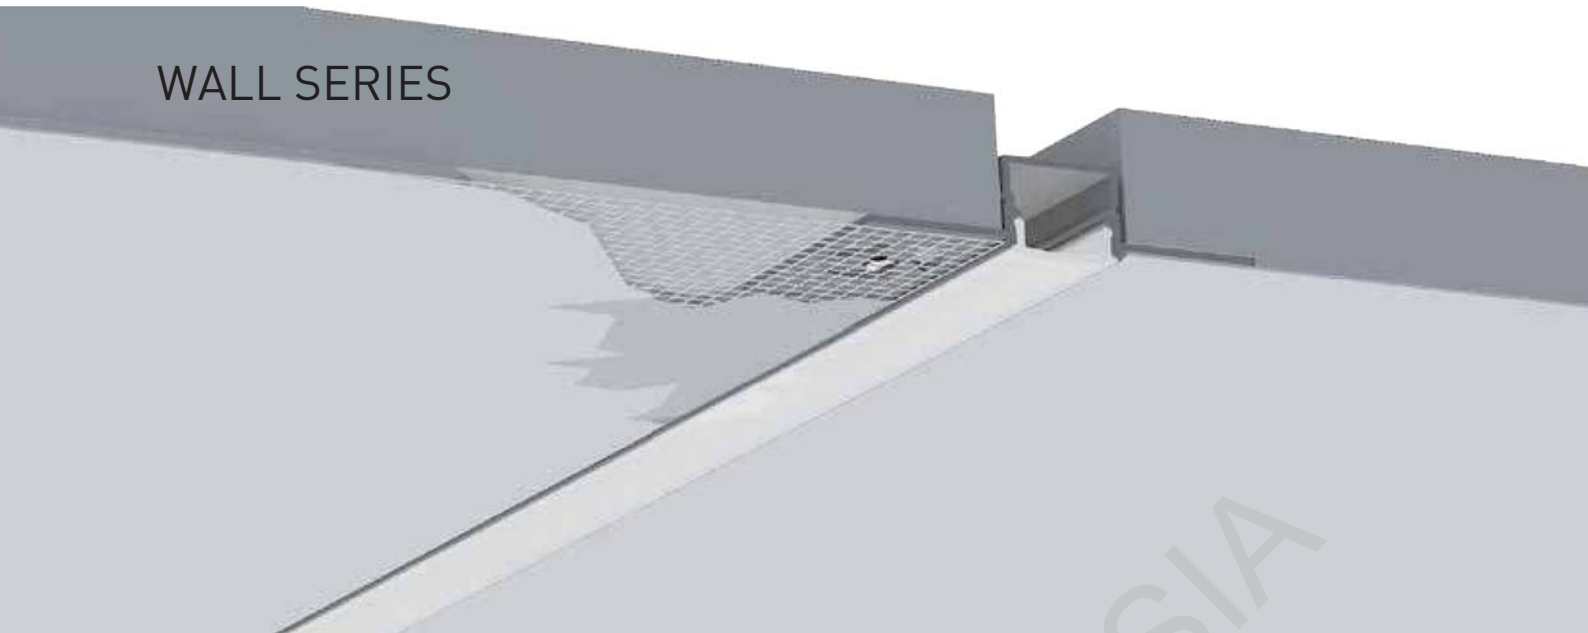

White Black Silver

WALL SERIES

LE-5712

ALU PROFILE

LE-5712 ALU 6063-T5 1M,2M,3M

COVER

LE-5712 PC PC 1M,2M,3M Push In

ACCESSORIES