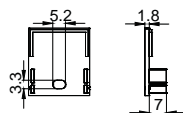

ACCESSORIES

End Cap