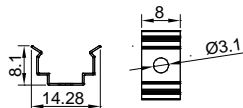

LS-1107 ALU 6063-T5 1M,2M,3M

COVER

LS-1107 PC PC 1M,2M,3M Push In

ACCESSORIES

End Cap

Clip

MINI SEREIS

LS-1010K