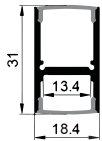

WALL SERIES

LS-1830

ALU PROFILE

LS-1830 ALU 6063-T5 1M,2M,3M

COVER

LS-1830 PC PC 1M,2M,3M Push In

ACCESSORIES

End Cap

Clip