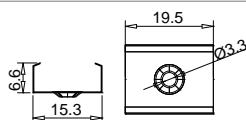

HOT-SALE SERIES

LS-1612

LS-1612B

ALU PROFILE

LS-1612 ALU 6063-T5 1M,2M,3M

COVER

Silver Black White

LS-1612 PC PC 1M,2M,3M

Slide In

Opal Diffuser Clear

LS-1612B PC PC 1M,2M,3M

Push in

Opal Diffuser Clear

ACCESSORIES

End Cap

White Black Silver

Clip

White