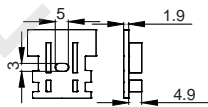

ACCESSORIES

End Cap