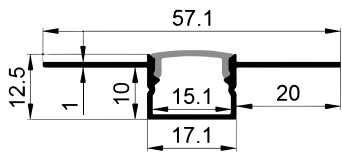

White Black Silver

WALL SERIES

LE-5712

ALU PROFILE

LE-5712 ALU 6063-T5 1M,2M,3M

COVER

LE-5712 PC PC 1M,2M,3M Push In

ACCESSORIES