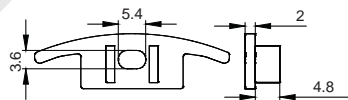

ACCESSORIES

End Cap