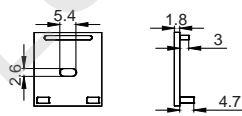

ACCESSORIES

End Cap