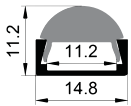

LS-1506F

ALU PROFILE

LS-1506F ALU 6063-T5 1M,2M,3M

COVER

LS-1506F PC PC 1M,2M,3M Push in

ACCESSORIES

End Cap

Clip