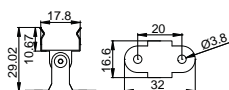

RECESSED SERIES

LS-1715C

ALU PROFILE

LS-1715C ALU 6063-T5 1M,2M,3M

COVER

LS-1715C PC PC 1M,2M,3M Push In

ACCESSORIES

End Cap

Clip

Other