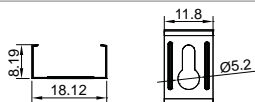

SURFACE MOUNTED SERIES

LS-3006

ALU PROFILE

LS-3006 ALU 6063-T5 1M,2M,3M

COVER

LS-3006 PC PC 1M,2M,3M Slide In

ACCESSORIES

End Cap

Clip

Stainless steel