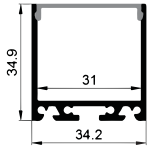

SUSPENDING AND SURFACE SERIES

LP-3535C

ALU PROFILE

LP-3535C ALU 6063-T5 1M,2M,3M

COVER

LP-3535C PC PC 1M,2M,3M Push In

ACCESSORIES

End Cap

Other

L Shape Connector

90° Connector

Straight Connector