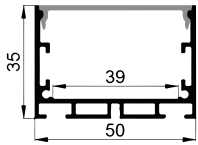

HOT-SALE SERIES

LP-5035