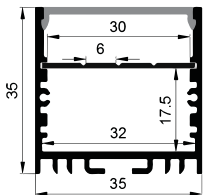

LP-3530B

LP-3530C