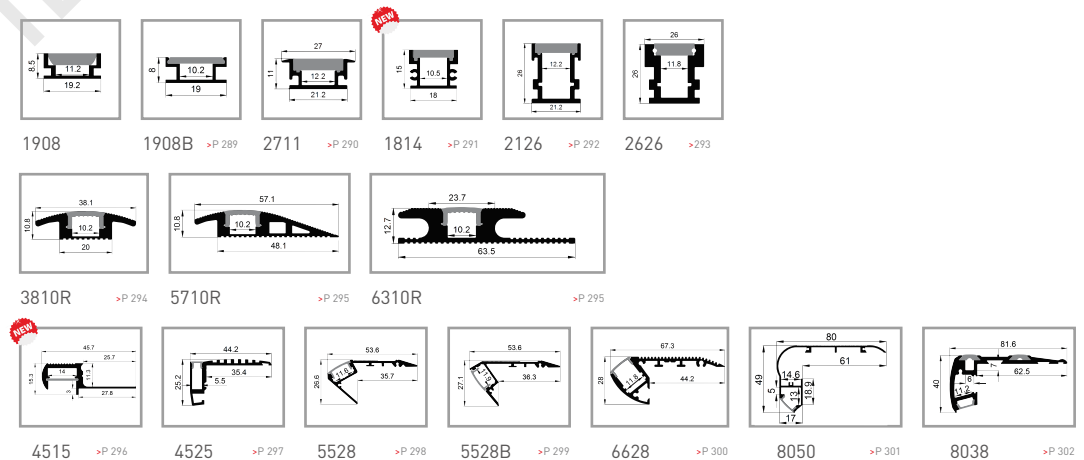

Floor Series