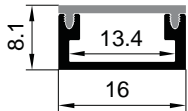

SURFACE MOUNTED SERIES

LS-1608

ALU PROFILE

LS-1608 ALU 6063-T5 1M,2M,3M

COVER

LS-1608 PC PC 1M,2M,3M Push In

ACCESSORIES

End Cap

Clip