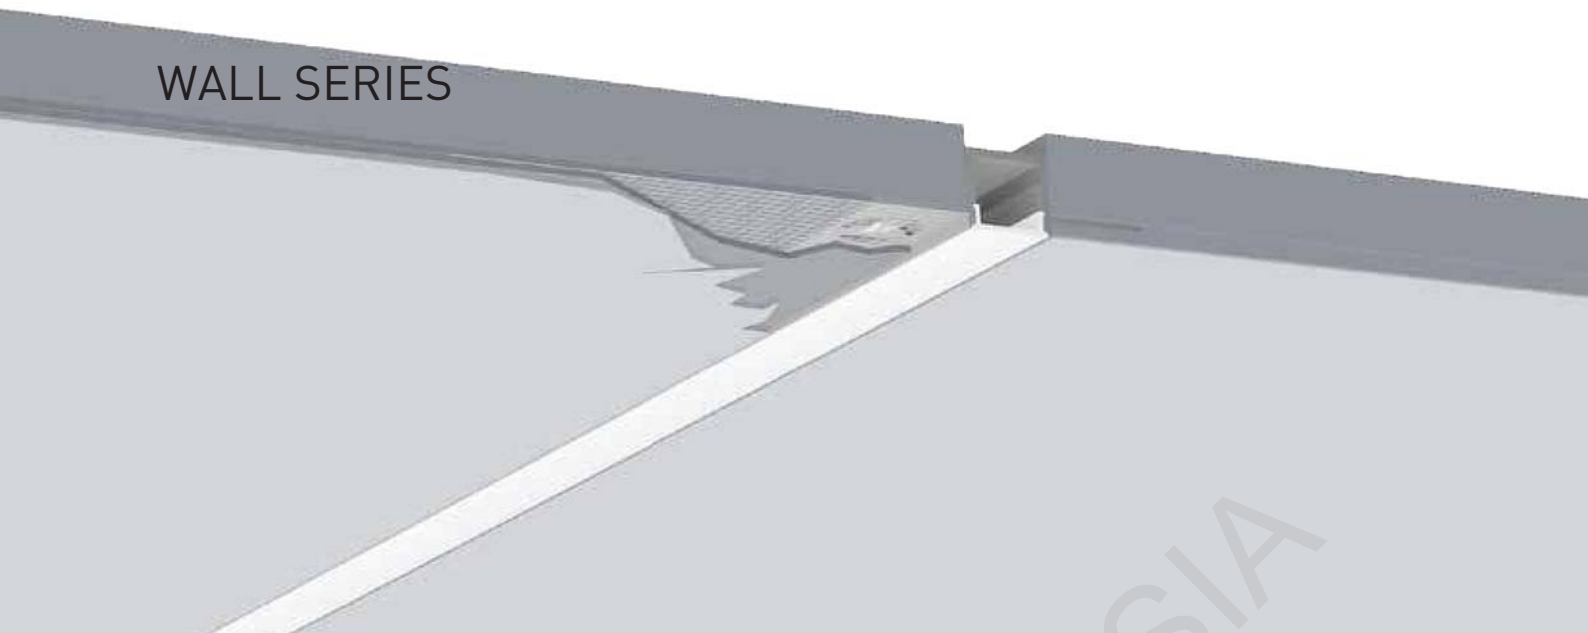

WALL SERIES