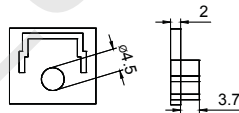

ACCESSORIES

End Cap