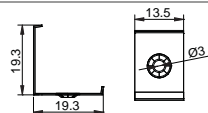

RECESSED SERIES

LC-1919F

ALU PROFILE

LC-1919F ALU 6063-T5 1M,2M,3M

COVER

LC-1919F PC PC 1M,2M,3M Push In

ACCESSORIES

End Cap

Clip