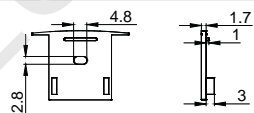

ACCESSORIES

End Cap