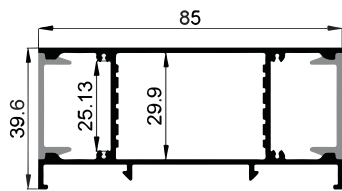

WALL SERIES

LS-4085

ALU PROFILE

LS-4085 ALU 6063-T5 1M,2M,3M

COVER

LS-4085 PC PC 1M,2M,3M Push In

ACCESSORIES