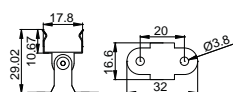

COVER

LS-1715F PC PC 1M,2M,3M Push In

ACCESSORIES

End Cap

Clip

Other

RECESSED SERIES

LS-1815D