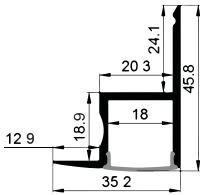

WALL SERIES

LE-4538

ALU PROFILE

LE-4538 ALU 6063-T5 1M,2M,3M

COVER

LE-4538 PC PC 1M,2M,3M Push In

ACCESSORIES

End Cap