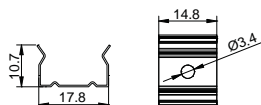

RECESSED SERIES

LS-1715F

ALU PROFILE

LS-1715F ALU 6063-T5 1M,2M,3M

COVER

LS-1715F PC PC 1M,2M,3M Push In

ACCESSORIES

End Cap

Clip

Other