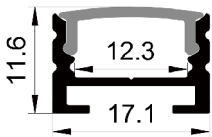

BLACK SERIES

1712

ALU PROFILE

1712 ALU   6063-T5   1M,2M,3M

Black

COVER

1712 PC   PC   1M,2M,3M

Push in

Black

Opal

Diffuser

Clear

ACCESSORIES

End Cap

Black

Clip

Stainless steel

Other

magnet