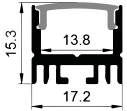

SURFACE MOUNTED SERIES

LS-1715D

ALU PROFILE

LS-1715D ALU 6063-T5 1M,2M,3M

COVER

LS-1715D PC PC 1M,2M,3M Push In

ACCESSORIES

End Cap

Clip

Other