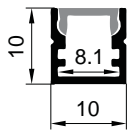

LS-1107 ALU 6063-T5 1M,2M,3M

COVER

LS-1107 PC PC 1M,2M,3M Push In

ACCESSORIES

End Cap

Clip

MINI SEREIS

LS-1010K