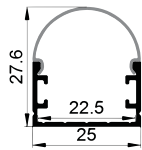

SURFACE MOUNTED SERIES

LS-2516

LS-2516B

LS-2516C

ALU PROFILE

LS-2516 ALU 6063-T5 1M,2M,3M

COVER

LS-2516 PC PC 1M,2M,3M

Push In

ACCESSORIES

End Cap

Clip