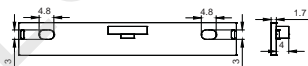

ACCESSORIES

End Cap