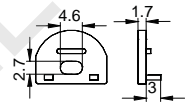

LS-1506F

ALU PROFILE

LS-1506F ALU 6063-T5 1M,2M,3M

COVER

LS-1506F PC PC 1M,2M,3M Push in

ACCESSORIES

End Cap

Clip