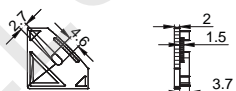

LC-2323 ALU 6063-T5 1M,2M,3M

COVER

LC-2323 PC PC 1M,2M,3M Push In

ACCESSORIES

End Cap

Clip

Stainless steel

ANGULAR SERIES