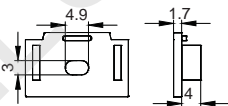

ACCESSORIES

End Cap