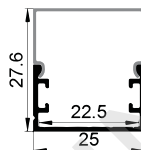

SURFACE MOUNTED SERIES

LS-2516

LS-2516B

LS-2516C

ALU PROFILE

LS-2516 ALU 6063-T5 1M,2M,3M

COVER

LS-2516 PC PC 1M,2M,3M

Push In

ACCESSORIES

End Cap

Clip