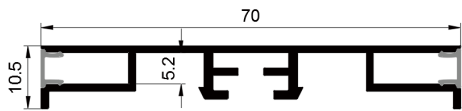

BLACK SERIES

7011

ALU PROFILE

7011 ALU   6063-T5   1M,2M,3M

Black

COVER

7011 PC   PC   1M,2M,3M   Push in

Black

Opal

Diffuser

Clear

ACCESSORIES

End Cap

Black

Clip

Stainless steel