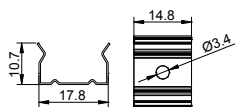

BLACK SERIES

1715B

ALU PROFILE

1715B ALU 6063-T5 1M,2M,3M

COVER

Black

1715B PC PC 1M,2M,3M Push in

Black

Opal

Diffuser

Clear

ACCESSORIES

End Cap

Black

Clip

Stainless steel