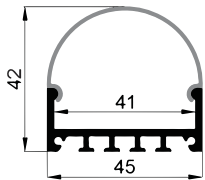

SUSPENDING AND SURFACE SERIES

LP-4542

ALU PROFILE

LP-4542 ALU 6063-T5 1M,2M,3M

COVER

LP-4542 PC PC 1M,2M,3M Push In

ACCESSORIES

End Cap

Clip

Other