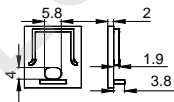

ACCESSORIES

End Cap