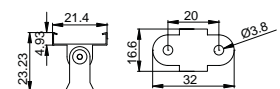

Rotating Bracket