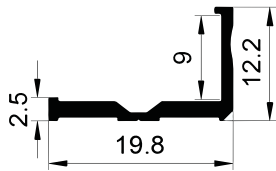

LS-2012

ALU PROFILE

LS-2012 ALU

6063-T5

1M,2M,3M