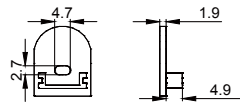

ACCESSORIES

End Cap