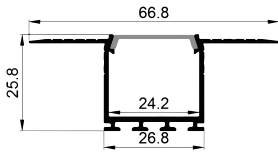

WALL SERIES

LE-6725

ALU PROFILE

LE-6725 ALU 6063-T5 1M,2M,3M

Silver

Black

White

COVER