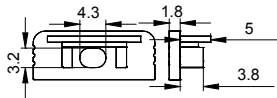

ACCESSORIES

End Cap