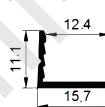

NEON CARD SLOT SERIES

LS-1611U