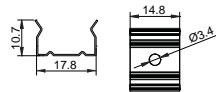

Stainless steel

Other