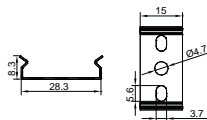

SUSPENDING AND SURFACE SERIES

LP-4542B

ALU PROFILE

LP-4542B ALU 6063-T5 1M,2M,3M

COVER

LP-4542B PC PC 1M,2M,3M Push In

ACCESSORIES

End Cap

Clip

Other