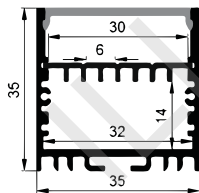

SUSPENDING AND SURFACE SERIES

LP-3530C