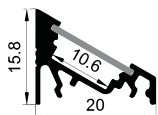

ANGULAR SERIES

LC-2215