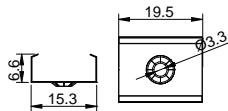

COVER

LP-2020 PC PC 1M,2M,3M Push In

Opal Diffuser Clear

ACCESSORIES

End Cap

White Black Silver

Clip

Stainless steel