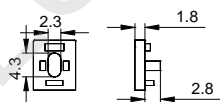

LE-0827

ALU PROFILE

LE-0827 ALU 6063-T5 1M,2M,3M

COVER

LE-0827 PC PC 1M,2M,3M Push In

ACCESSORIES

End Cap

WALL SERIES