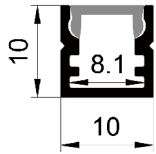

BLACK SERIES

1010K

ALU PROFILE

1010K ALU 6063-T5 1M,2M,3M

Black

COVER

1010K PC PC 1M,2M,3M

Push in

Black

Opal

Diffuser

Clear

ACCESSORIES

End Cap

Black

Clip

Stainless steel