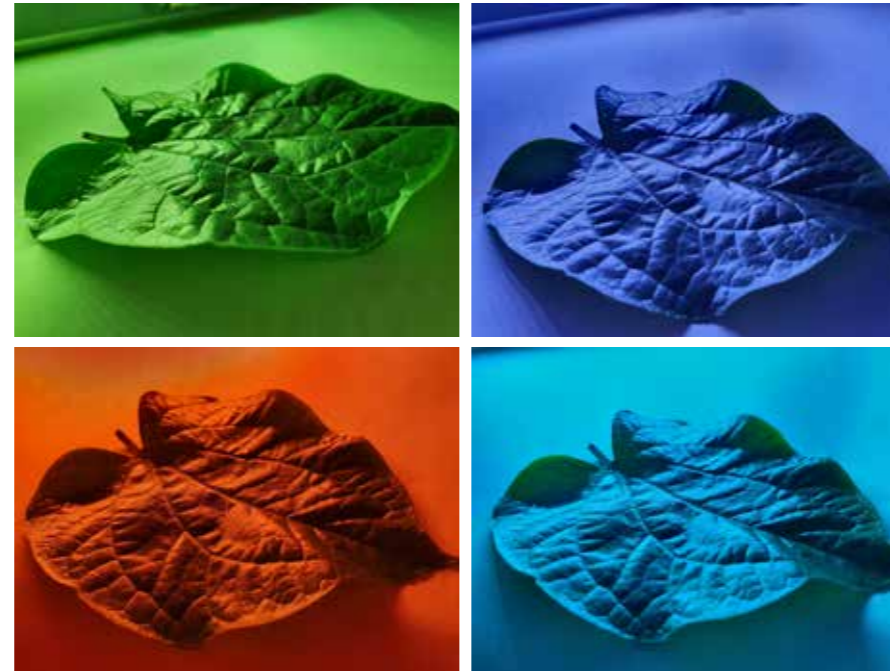

2. Elevating Colours, Textures, Emotions, And People

IASPL Light Labs