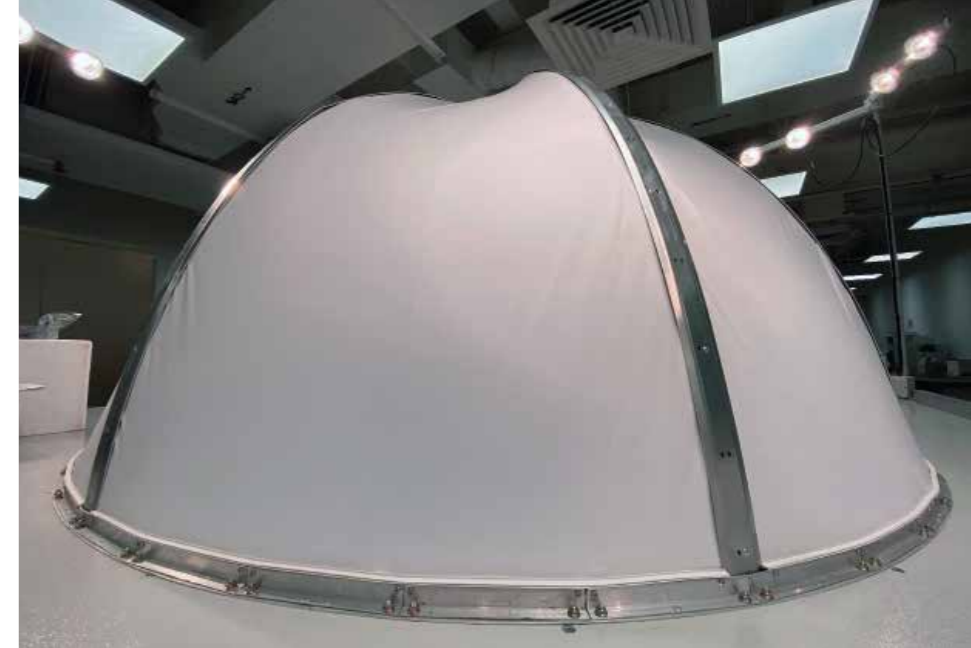

### Simulating The Sun With NTU SkyDome

We built this one-off lighting fixture for the client's experimental needs. The client's brief was to be able to subject experimental devices to the effects of artificial sunlight. To simulate the changing azimuth of the sun's path, we built a dome so that the parabolic arm housing the light source can move to the different hours of daylight. The sun's rays itself was simulated by a xenon arc light, the closest man-man light to the sun's light spectrum. Professional training is required when using such specialized equipment. The Nanyang Technological University (NTU) School of Mechanical Engineering appointed us as the lighting consultant because of our expertise in customized light piece fabrication.