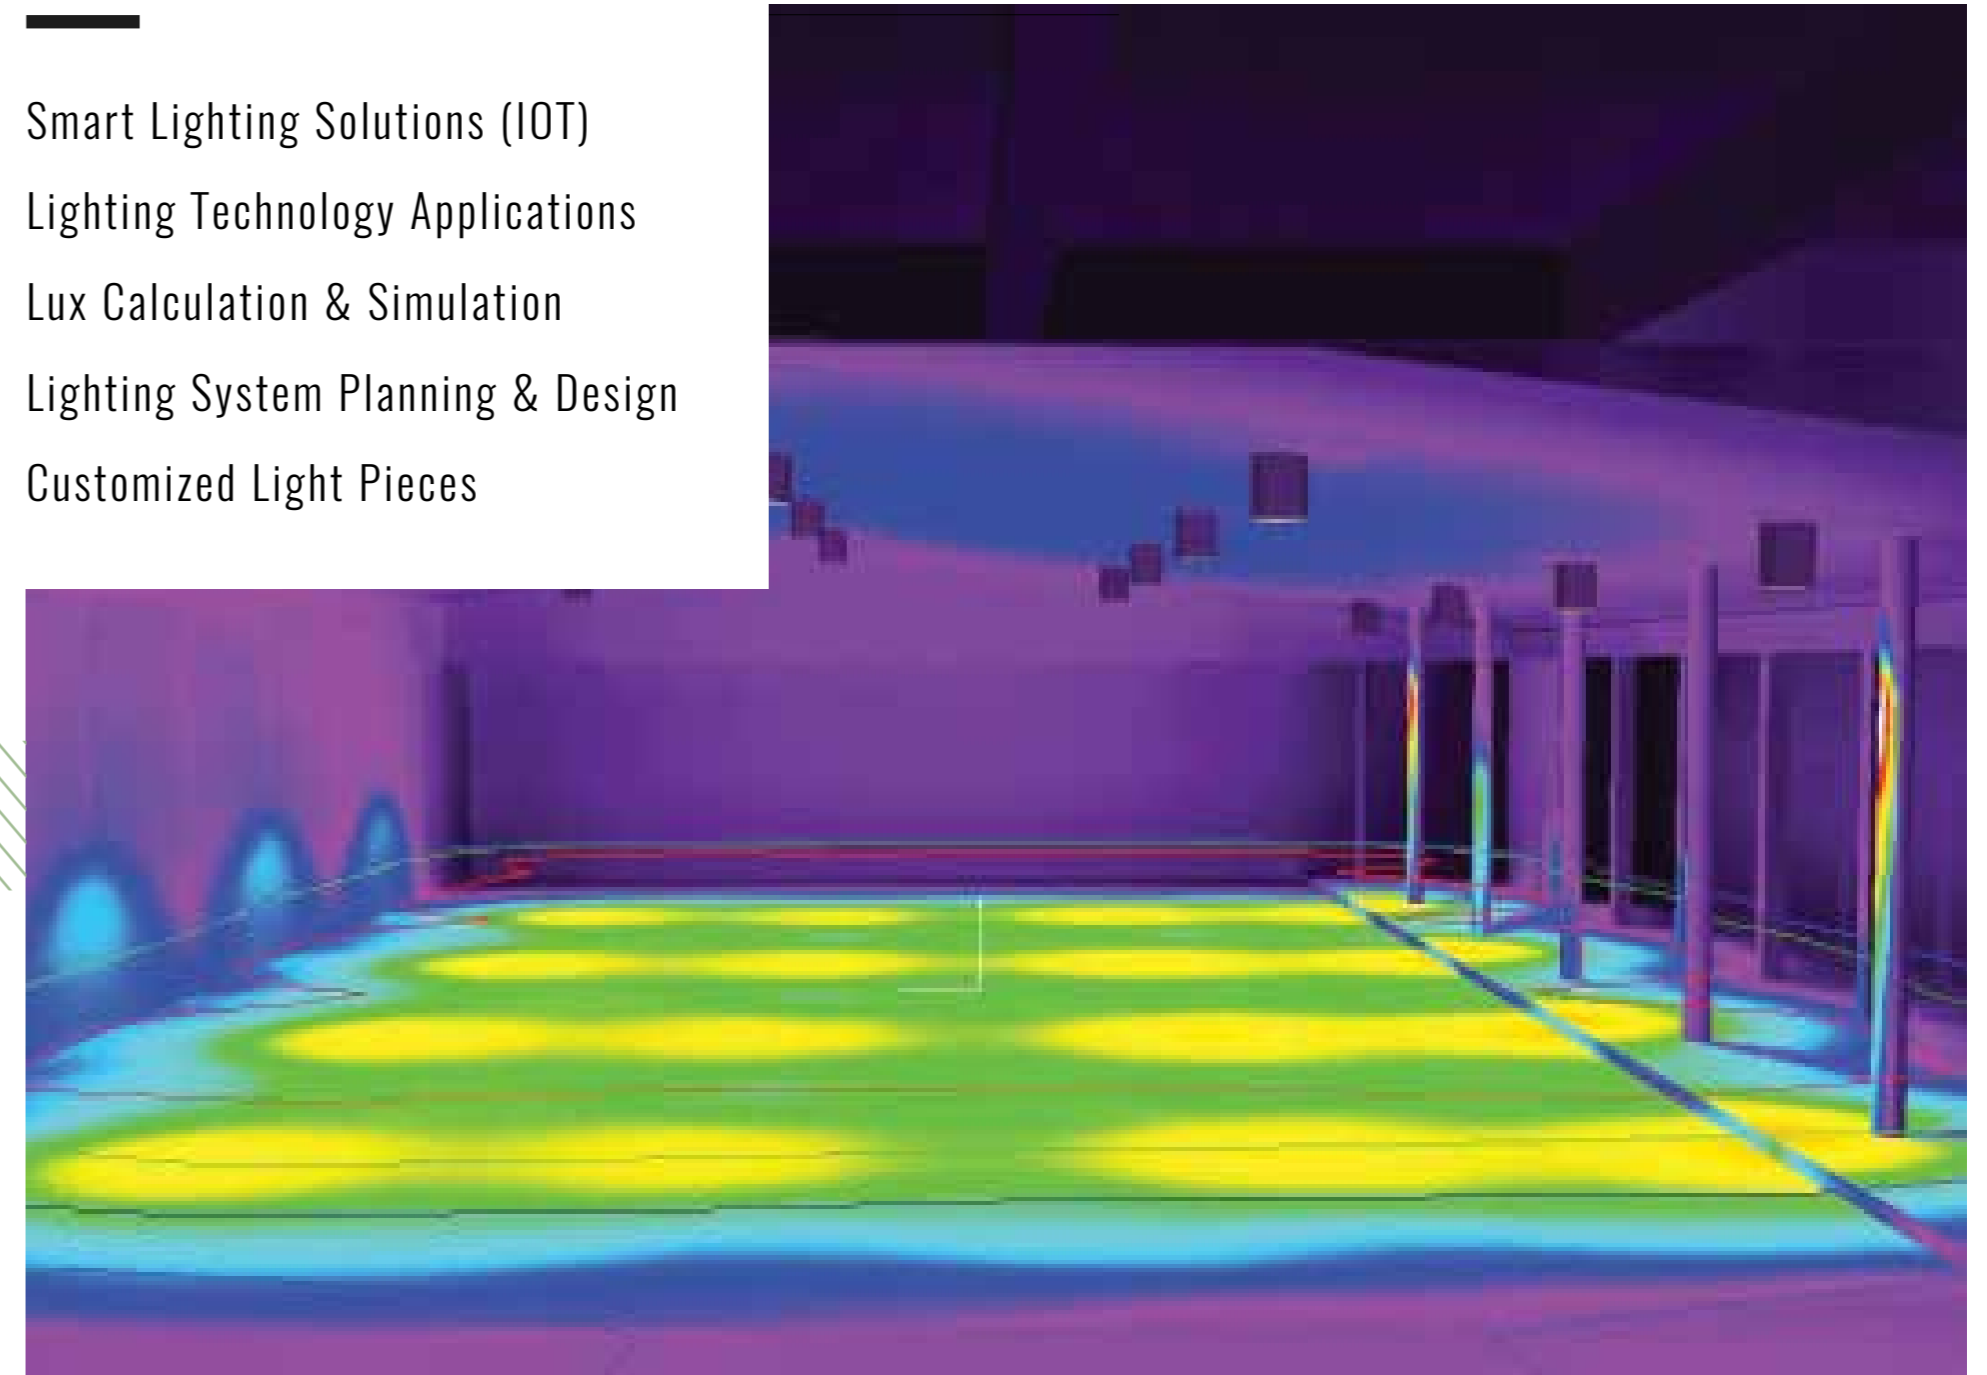

Visualizing illumination levels before installation at the Marina One project.

- Smart Lighting Solutions (IOT)
- Lighting Technology Applications
- Lux Calculation & Simulation
- Lighting System Planning & Design
- Customized Light Pieces